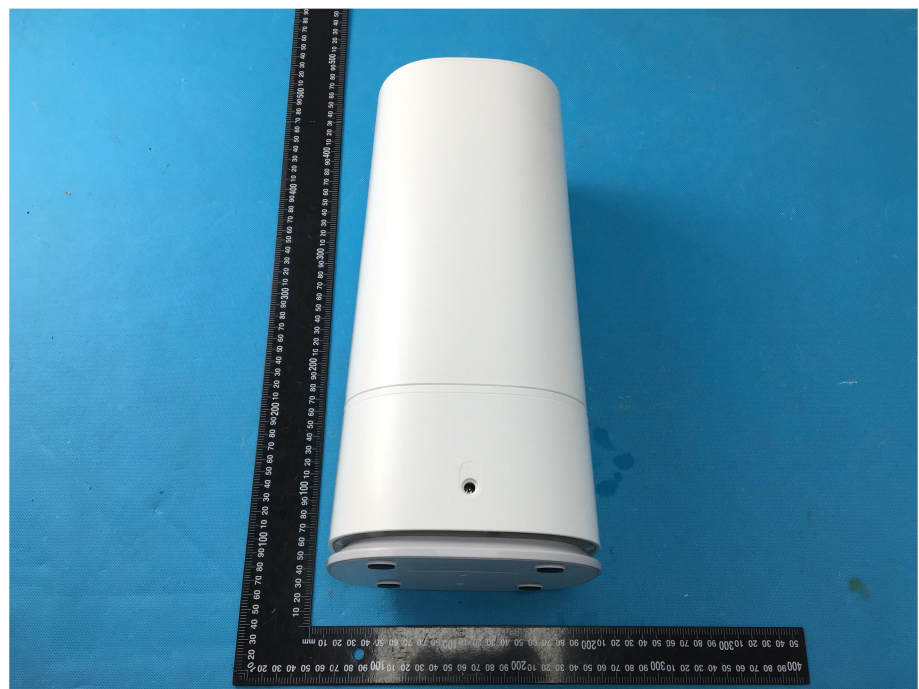

## EXHIBIT 2 - EUT EXTERNAL PHOTOGRAPHS

**EUT View 1**

**EUT View 2**

**EUT View 3**

**EUT View 4**

<p><b>EUT View 5</b></p>	 A photograph of a white, cylindrical electronic unit (EUT) against a blue background. A black ruler is placed vertically to the left of the unit for scale. The unit has a smooth, slightly tapered surface and a thin horizontal line near the bottom. The ruler shows markings in millimeters and centimeters.
<p><b>EUT View 6</b></p>	 A photograph of the same white cylindrical device from a front-facing perspective. The device features the "Govee" logo in the center. Below the logo are three circular control buttons: a power button on the left, a central button with a Wi-Fi symbol, and a button with a fan symbol on the right. A black ruler is placed vertically to the left of the device for scale, showing markings in millimeters and centimeters.