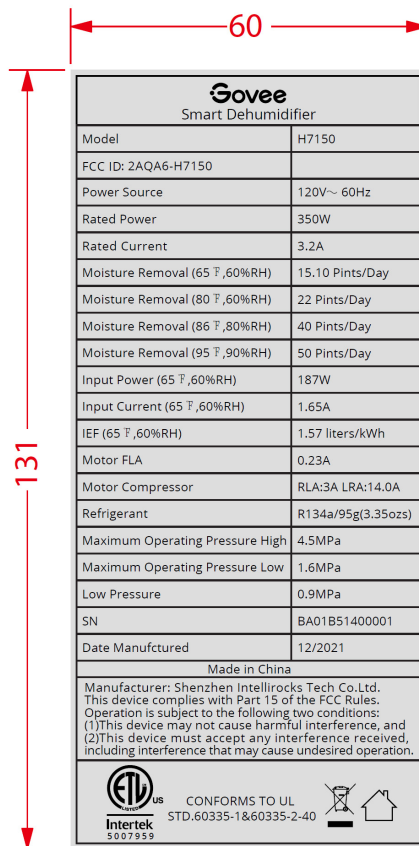

### FCC ID Label

### FCC ID Label Location Information

The label shown shall be permanently affixed at a conspicuous location on the device and be readily visible to the user at the time purchase (Labeling requirements per 2.925)