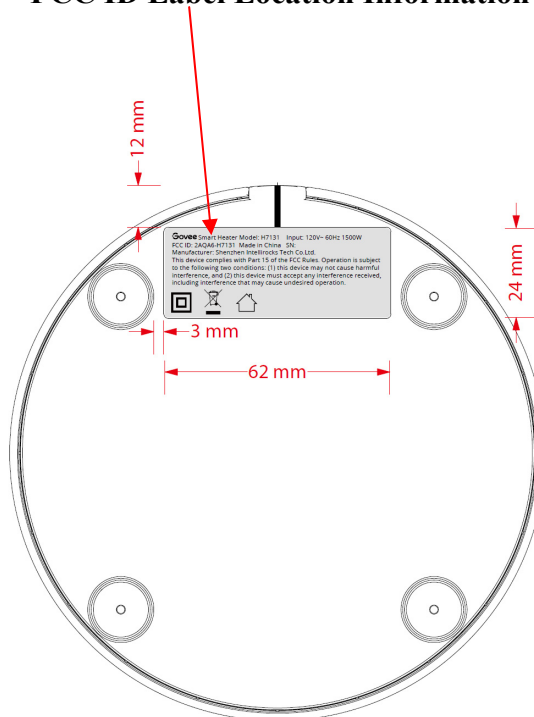

FCC ID Label

Govee Smart Heater Model: H7131 Input: 120V~ 60Hz 1500W
FCC ID: 2AQA6-H7131 Made in China SN:
Manufacturer: Shenzhen Intellirocks Tech Co.Ltd.

This device complies with Part 15 of the FCC Rules. Operation is subject to the following two conditions: (1) this device may not cause harmful interference, and (2) this device must accept any interference received, including interference that may cause undesired operation.

FCC ID Label Location Information

The label shown shall be permanently affixed at a conspicuous location on the device and be readily visible to the user at the time purchase (Labeling requirements per 2.925)