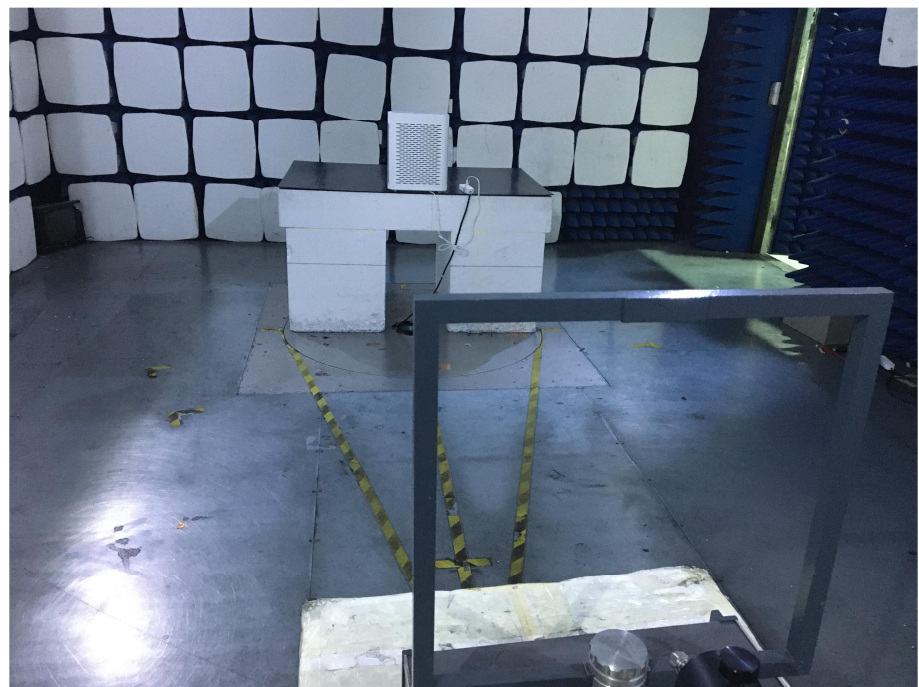

EXHIBIT 4 - TEST SETUP PHOTOGRAPHS

**Conducted Emission
Test Setup**

**Radiation Emission Test
Setup (Below 30MHz)**

Radiation Emission Test Setup (30MHz to 1GHz)

Radiation Emission Test Setup (1GHz to 18GHz)

**Radiation Emission Test
Setup (Above 18GHz)**

******* END OF REPORT *******