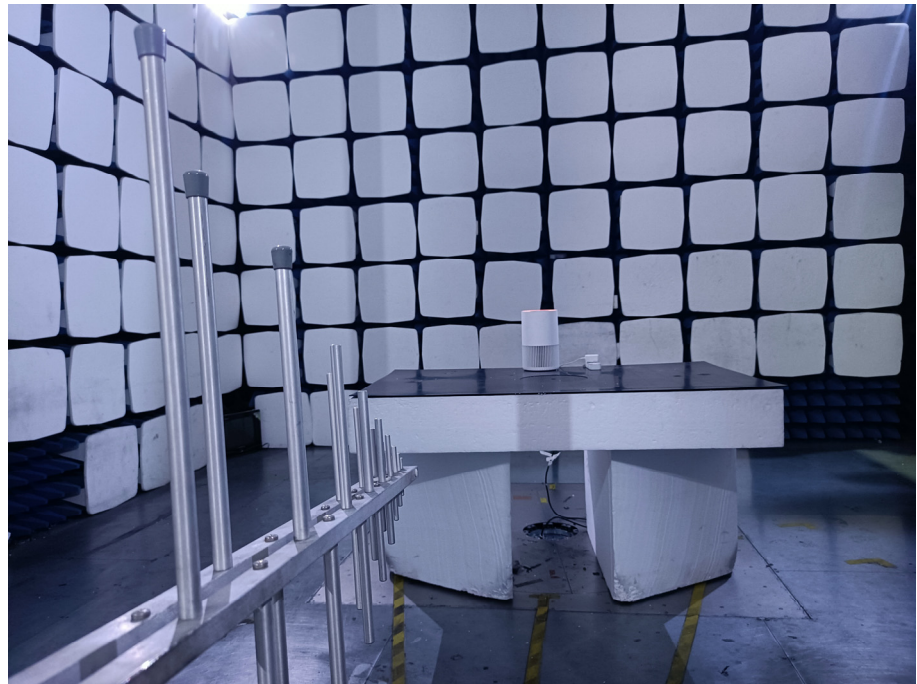

EXHIBIT 4 - TEST SETUP PHOTOGRAPHS

**Conducted Emission
Test Setup**

**Radiation Emission Test
Setup (Below 30MHz)**

Radiation Emission Test Setup (30MHz to 1GHz)

Radiation Emission Test Setup (1GHz to 18GHz)

**Radiation Emission Test
Setup (Above 18GHz)**

******* END OF REPORT *******