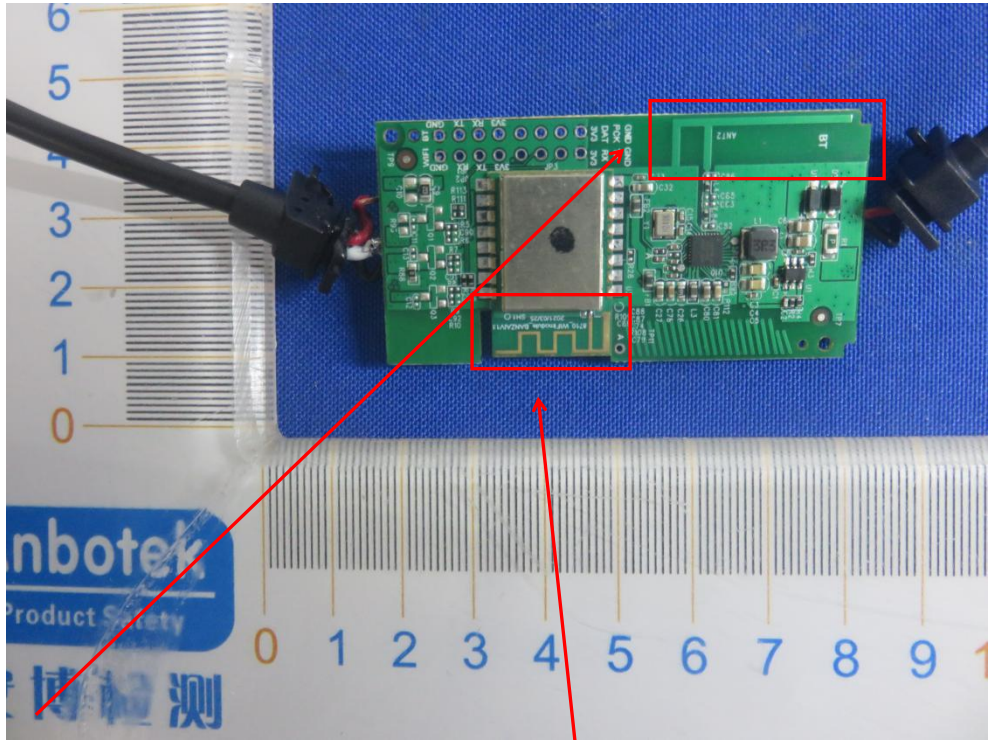

FCC ID: 2AQA6-H7050
IC: 25450-H7050

BT ANT

WIFI ANT