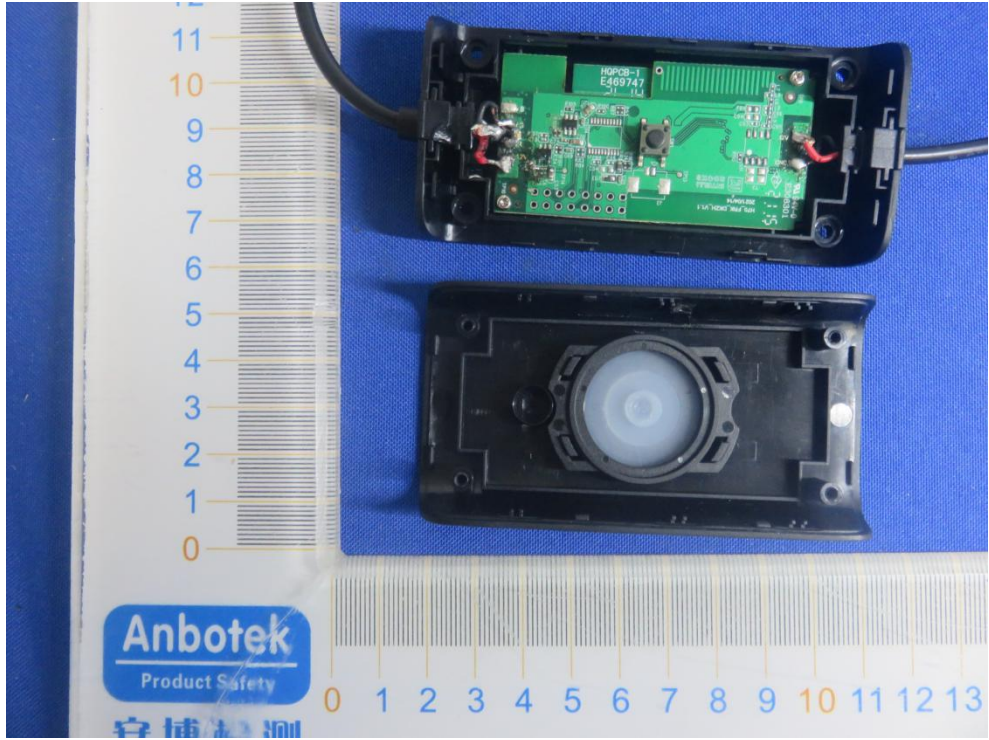

FCC ID: 2AQA6-H7050
IC: 25450-H7050

BT ANT

WIFI ANT