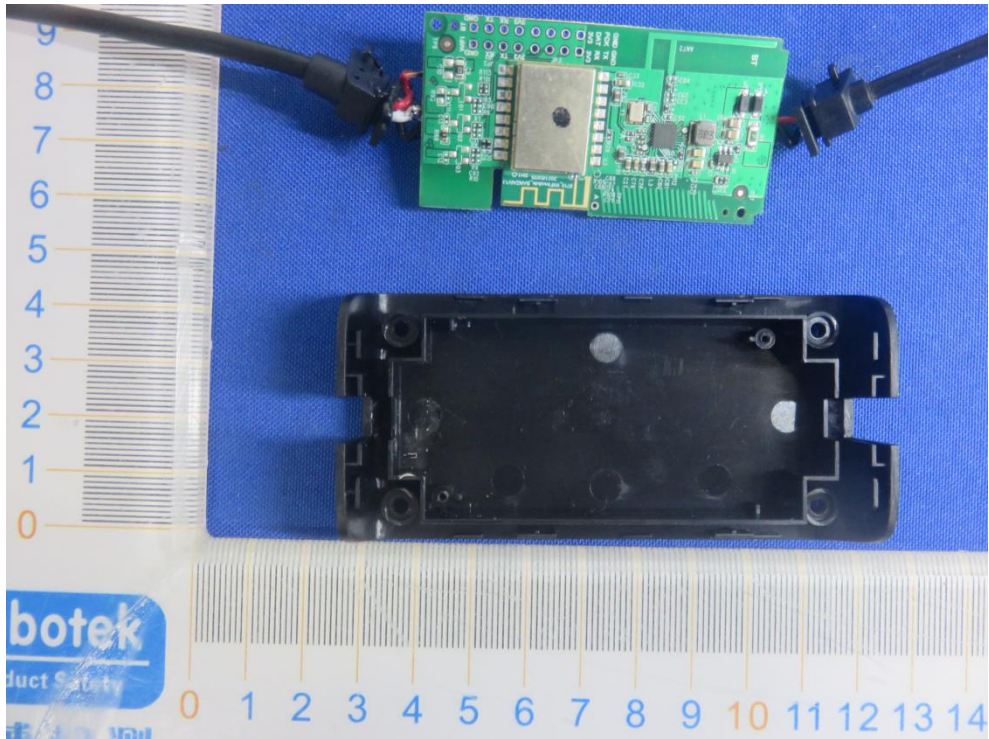

FCC ID: 2AQA6-H7050
IC: 25450-H7050

BT ANT

WIFI ANT