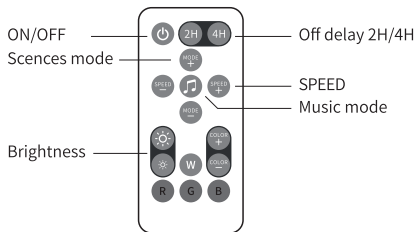

Packing list

LED string lights	1
RF Remote	1
Thanks card	1
User manual	1

Specifications

Working voltage	AC100~240V
Length	24ft
Color	RGB
Control method	APP+Remote
Waterproof grade	IP65
Operating temperature	-20°C—55°C

Instructions

1. Download the APP

Search and download the APP "Govee Home" in APP store (IOS) or Google Play (Android).

2. Pair and connect

- Please make sure that the string light is powered on, turn on the Bluetooth of your phone and then connect it to Wi-Fi.
- Enter the APP to add the device, please click the "+" symbol in the upper right corner of the application homepage to enter the APP product list, select "H7022" in the LED Bulbs category, and when "H7022-XXXX" device is searched, click connect.
- After the connection, you can name your light, click "Finish" to enter the Wi-Fi configuration page (can be skipped), enter the Wi-Fi password, and click OK to wait for the Wi-Fi connection to succeed. If you choose to skip, you can control the string light directly via Bluetooth.