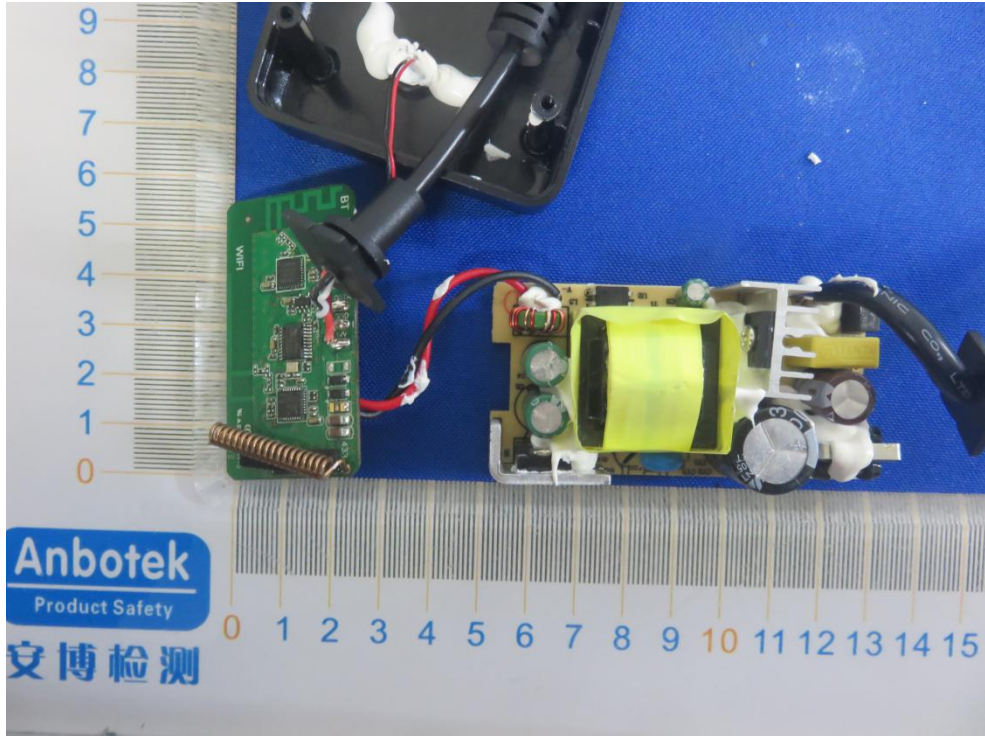

FCC ID: 2AQA6-H7022

BT ANT
WiFi ANT