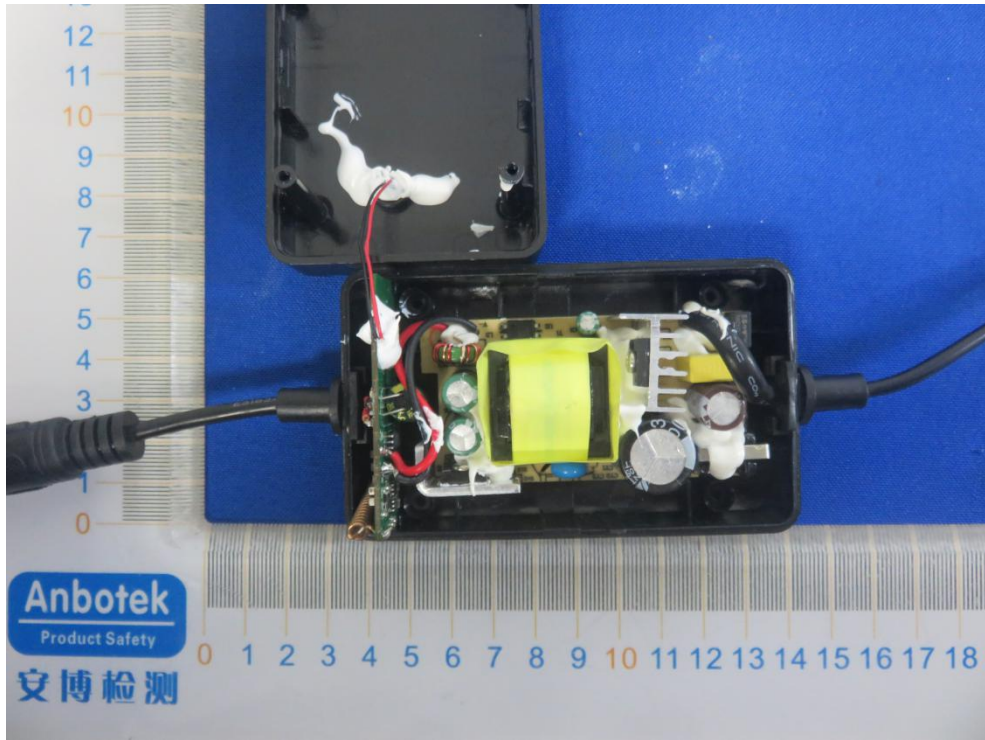

FCC ID: 2AQA6-H7022

BT ANT
WiFi ANT