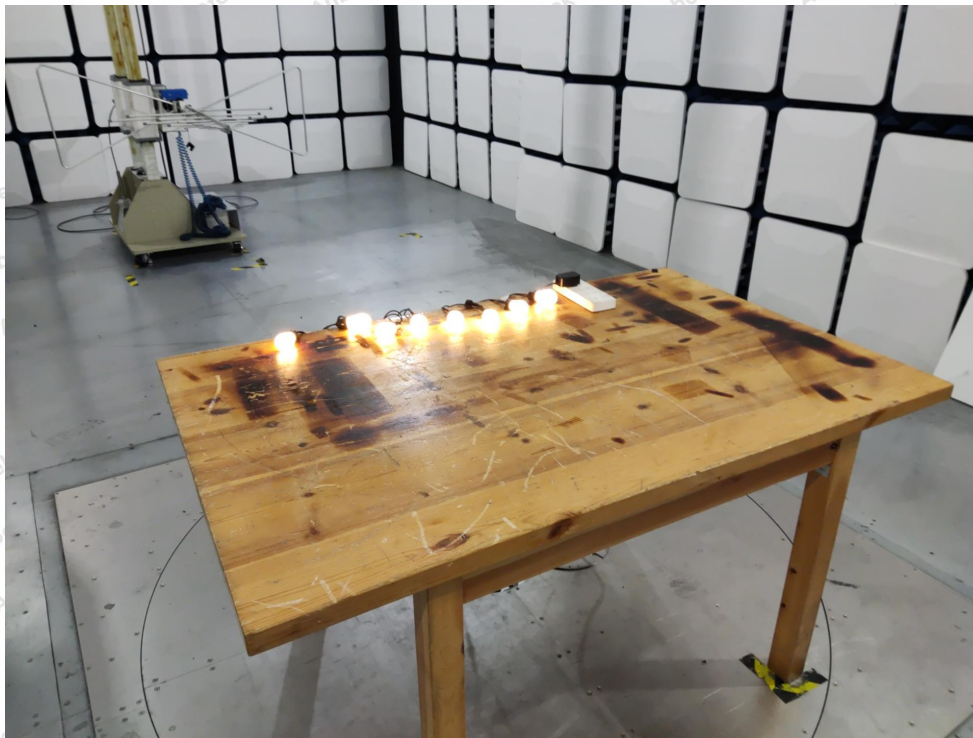

Test Setup Photograph

Photo of Conducted Emission Measurement

Photo of Radiation Emission Test

Anbotek

Product Safety

Shenzhen Anbotek Compliance Laboratory Limited

Address: 1/F., Building D, Sogood Science and Technology Park, Sanwei Community, Hangcheng Street, Bao'an District, Shenzhen, Guangdong, China.
Tel: (86) 0755-26066440 Fax: (86) 0755-26014772 Email: service@anbotek.com