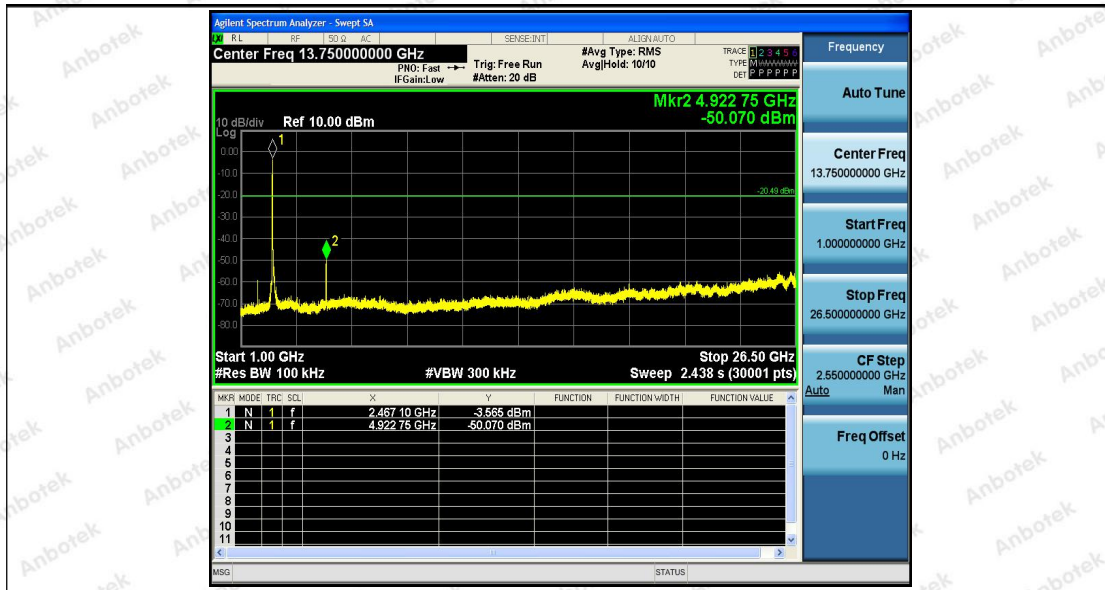

Shenzhen Anbotek Compliance Laboratory Limited

Address: 1/F., Building D, Sogood Science and Technology Park, Sanwei Community, Hangcheng Street, Bao'an District, Shenzhen, Guangdong, China.

Tel: (86) 755-26066440 Fax: (86) 755-26014772 Email: service@anbotek.com

Hotline
400-003-0500
www.anbotek.com