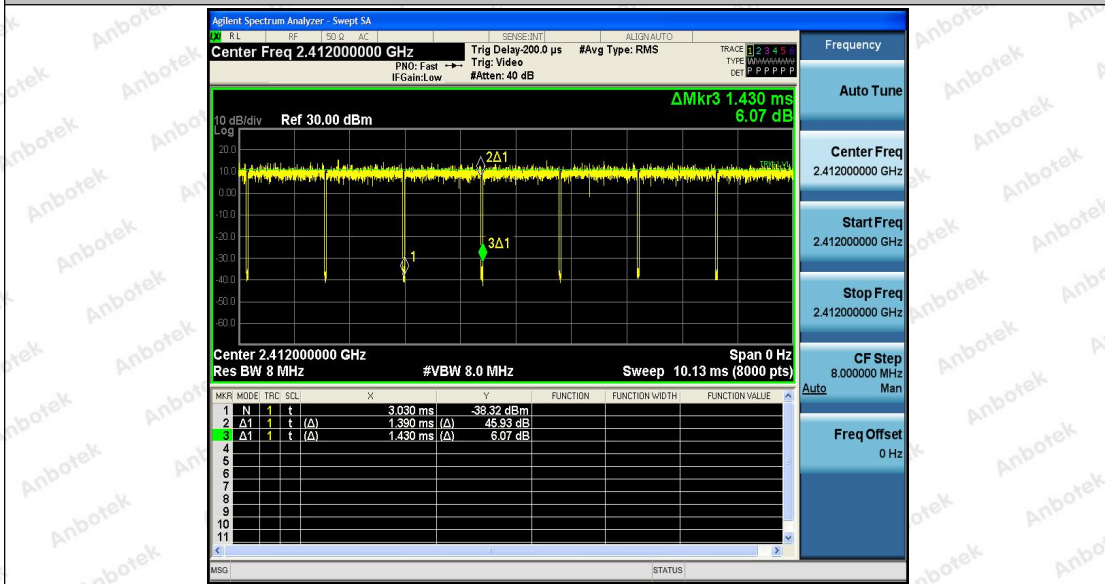

11G_Ant1_2437