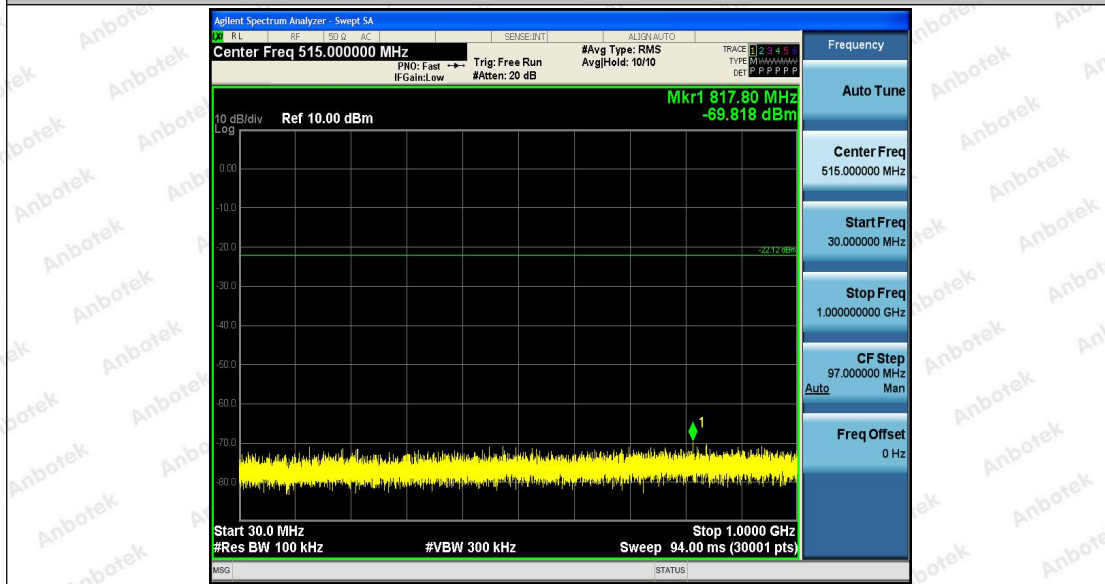

Shenzhen Anbotek Compliance Laboratory Limited

Address: 1/F., Building D, Sogood Science and Technology Park, Sanwei Community, Hangcheng Street, Bao'an District, Shenzhen, Guangdong, China.
Tel: (86) 755-26066440 Fax: (86) 755-26014772 Email: service@anbotek.com

Hotline
400-003-0500
www.anbotek.com