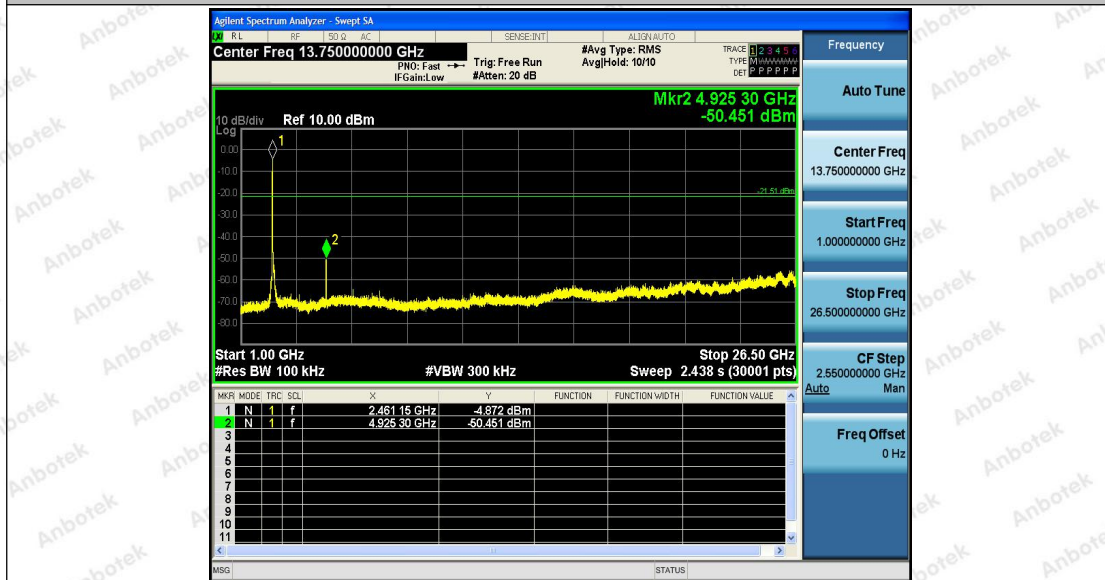

11N20_Ant1_2412_0~Reference

Shenzhen Anbotek Compliance Laboratory Limited

Address: 1/F., Building D, Sogood Science and Technology Park, Sanwei Community, Hangcheng Street, Bao'an District, Shenzhen, Guangdong, China.

Tel: (86) 755-26066440 Fax: (86) 755-26014772 Email: service@anbotek.com

Hotline
400-003-0500
www.anbotek.com