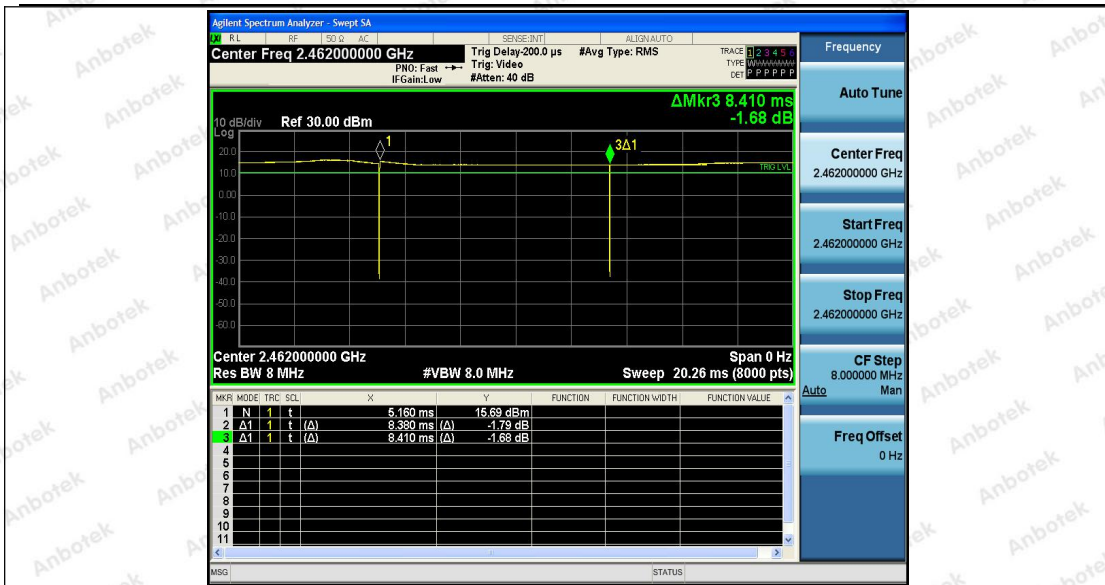

11G_Ant1_2412