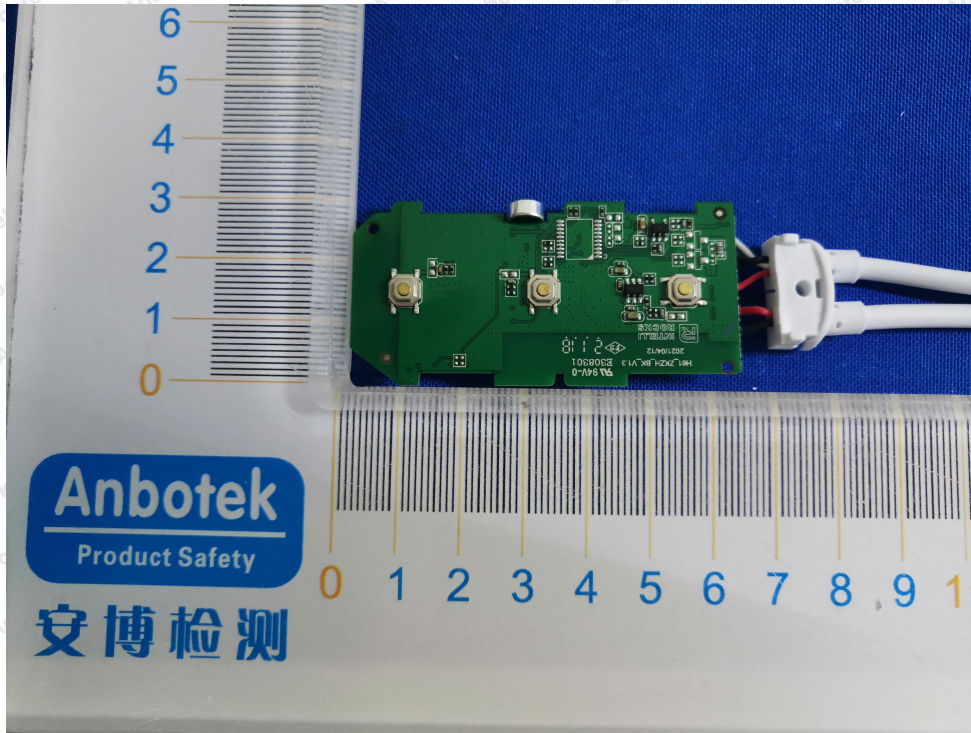

Anbotek

Product Safety

Shenzhen Anbotek Compliance Laboratory Limited

Address: 1/F., Building D, Sogood Science and Technology Park, Sanwei Community, Hangcheng Street, Bao'an District, Shenzhen, Guangdong, China.

Tel: (86) 755-26066440 Fax: (86) 755-26014772 Email: service@anbotek.com

Hotline
400-003-0500
www.anbotek.com