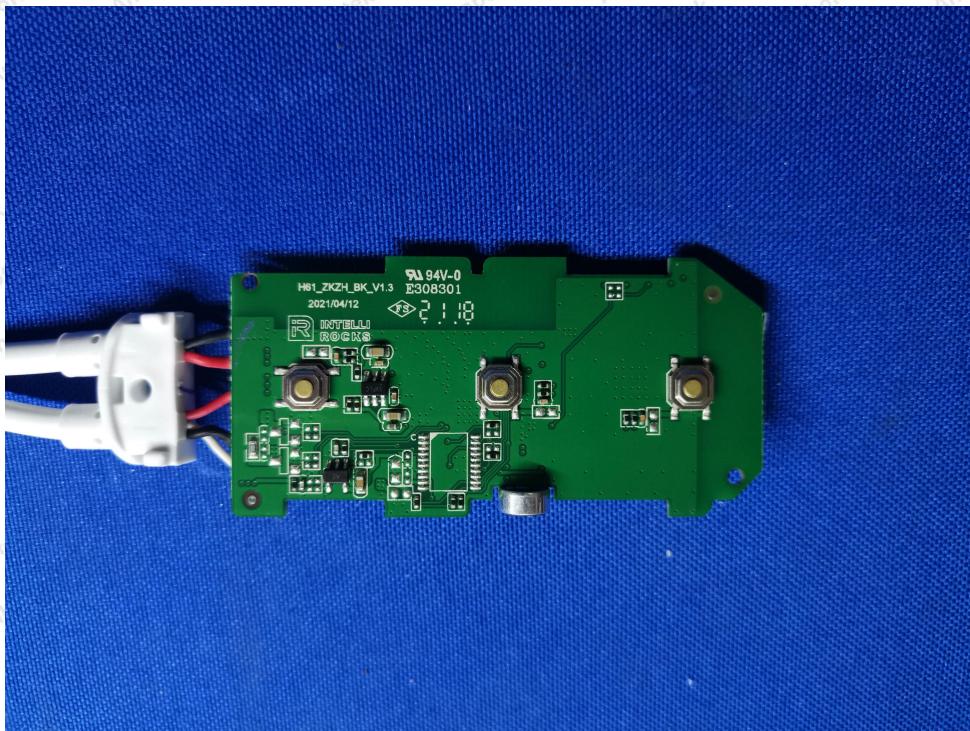

Anbotek

Product Safety

Shenzhen Anbotek Compliance Laboratory Limited

Address: 1/F., Building D, Sogood Science and Technology Park, Sanwei Community, Hangcheng Street, Bao'an District, Shenzhen, Guangdong, China.

Tel: (86) 755-26066440 Fax: (86) 755-26014772 Email: service@anbotek.com

Hotline
400-003-0500
www.anbotek.com