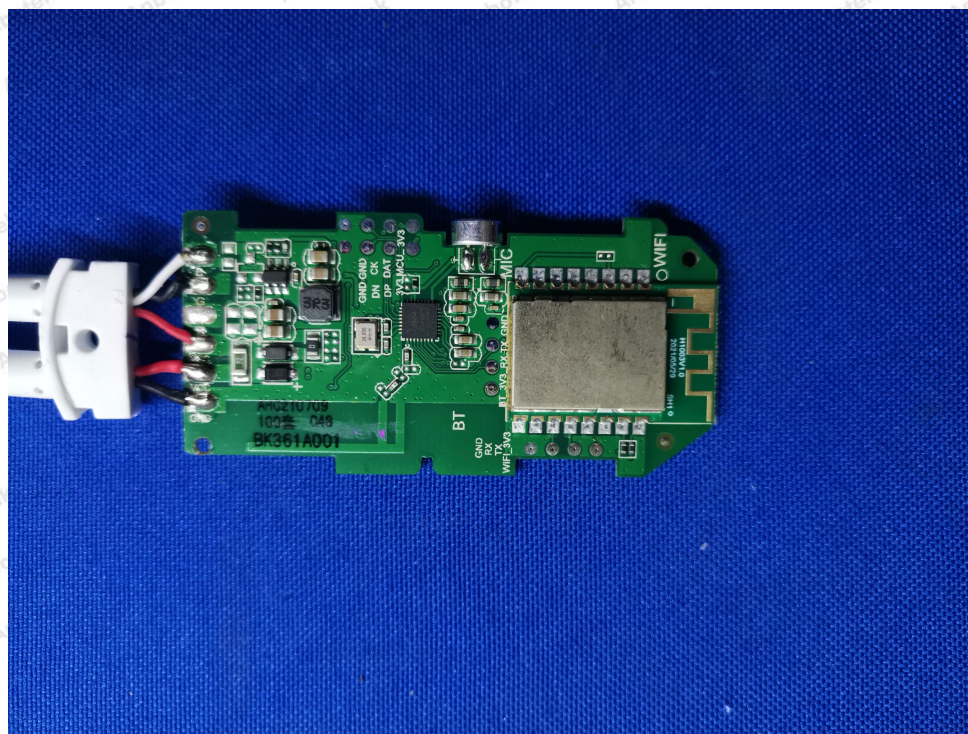

Shenzhen Anbotek Compliance Laboratory Limited

Address: 1/F., Building D, Sogood Science and Technology Park, Sanwei Community, Hangcheng Street, Bao'an District, Shenzhen, Guangdong, China.

Tel: (86) 755-26066440 Fax: (86) 755-26014772 Email: service@anbotek.com

Hotline
400-003-0500
www.anbotek.com