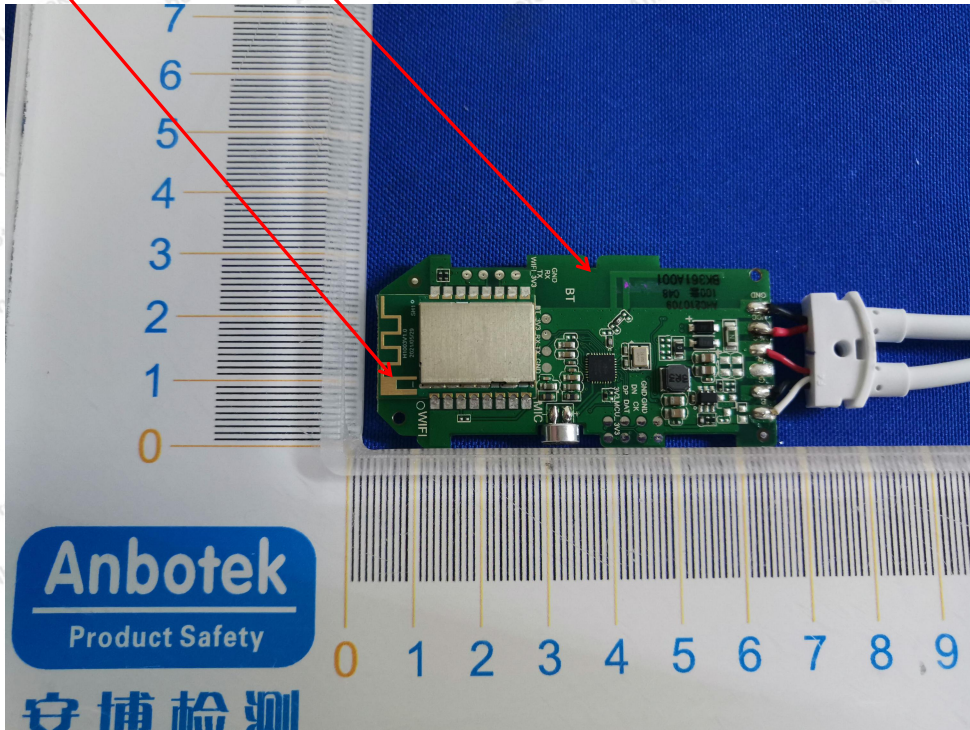

WIFI ANT BT ANT

Shenzhen Anbotek Compliance Laboratory Limited

Address: 1/F., Building D, Sogood Science and Technology Park, Sanwei Community, Hangcheng Street, Bao'an District, Shenzhen, Guangdong, China.
Tel: (86) 755-26066440 Fax: (86) 755-26014772 Email: service@anbotek.com