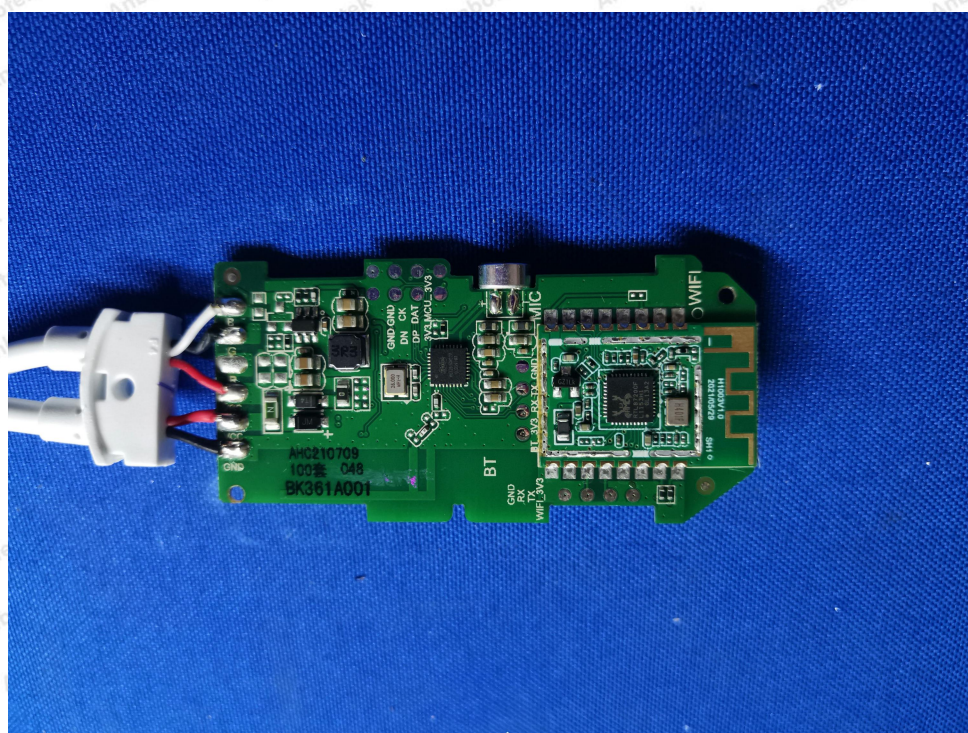

Shenzhen Anbotek Compliance Laboratory Limited

Address: 1/F., Building D, Sogood Science and Technology Park, Sanwei Community, Hangcheng Street, Bao'an District, Shenzhen, Guangdong, China.

Tel: (86) 755-26066440 Fax: (86) 755-26014772 Email: service@anbotek.com

Hotline
400-003-0500
www.anbotek.com