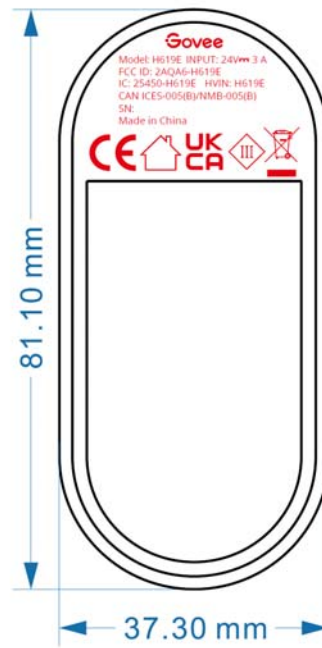

### FCC ID Label

### FCC ID Label Location Information

The label shown shall be permanently affixed at a conspicuous location on the device and be readily visible to the user at the time purchase (Labeling requirements per 2.925)