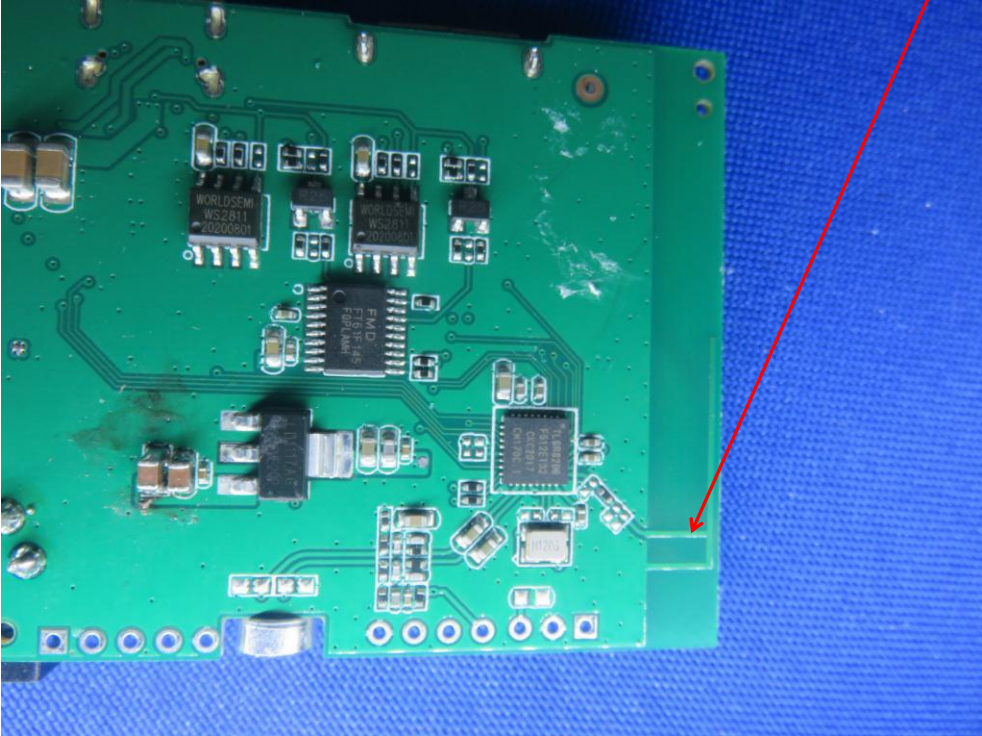

FCC ID: 2AQA6-H6199

BT ANT

WIFI ANT