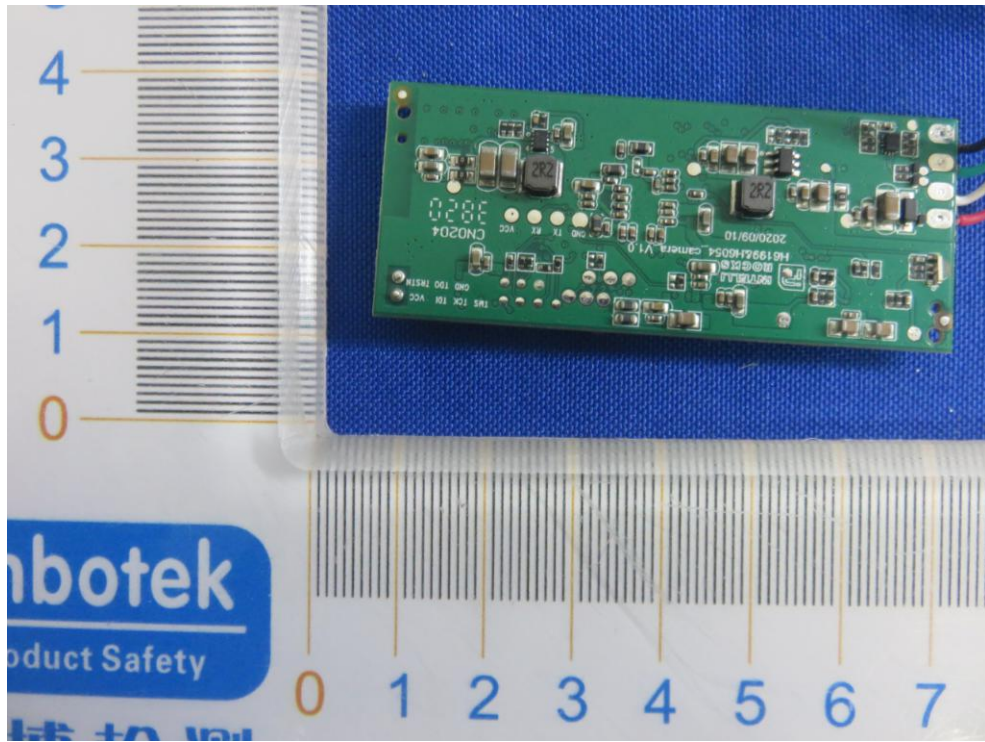

FCC ID: 2AQA6-H6199

BT ANT

WIFI ANT