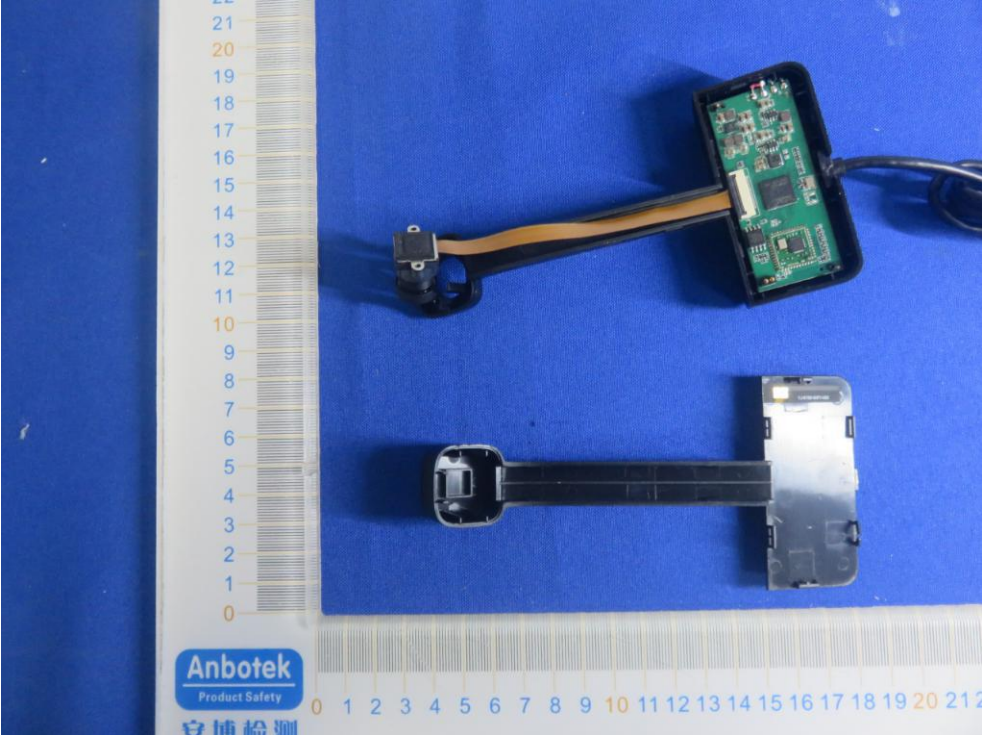

FCC ID: 2AQA6-H6199

BT ANT

WIFI ANT