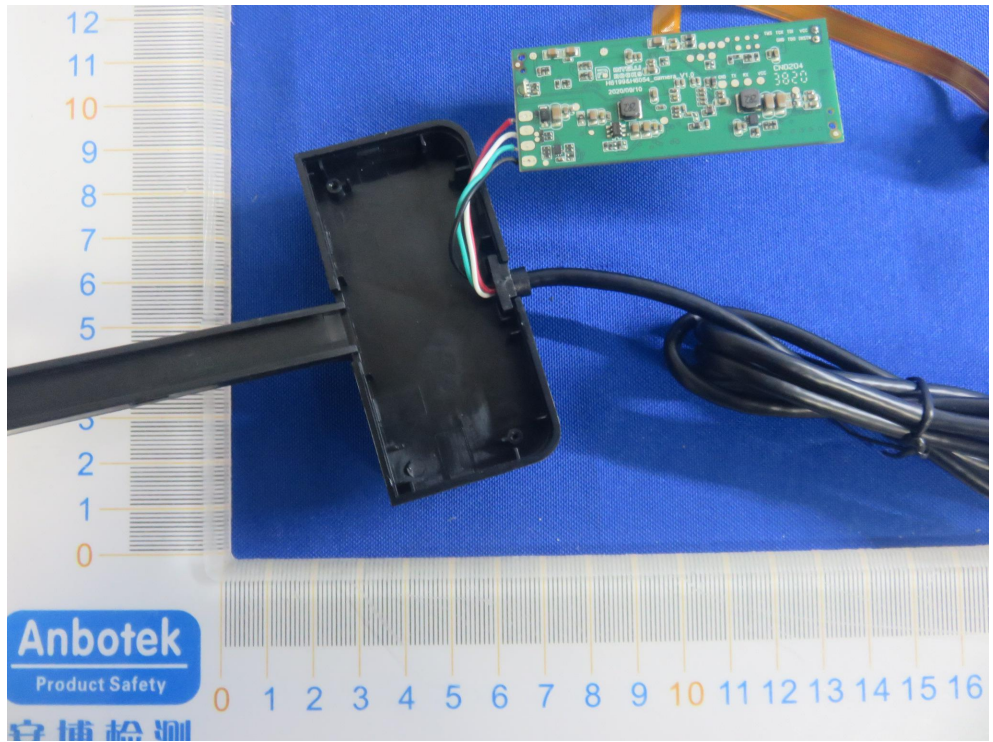

FCC ID: 2AQA6-H6199

BT ANT

WIFI ANT