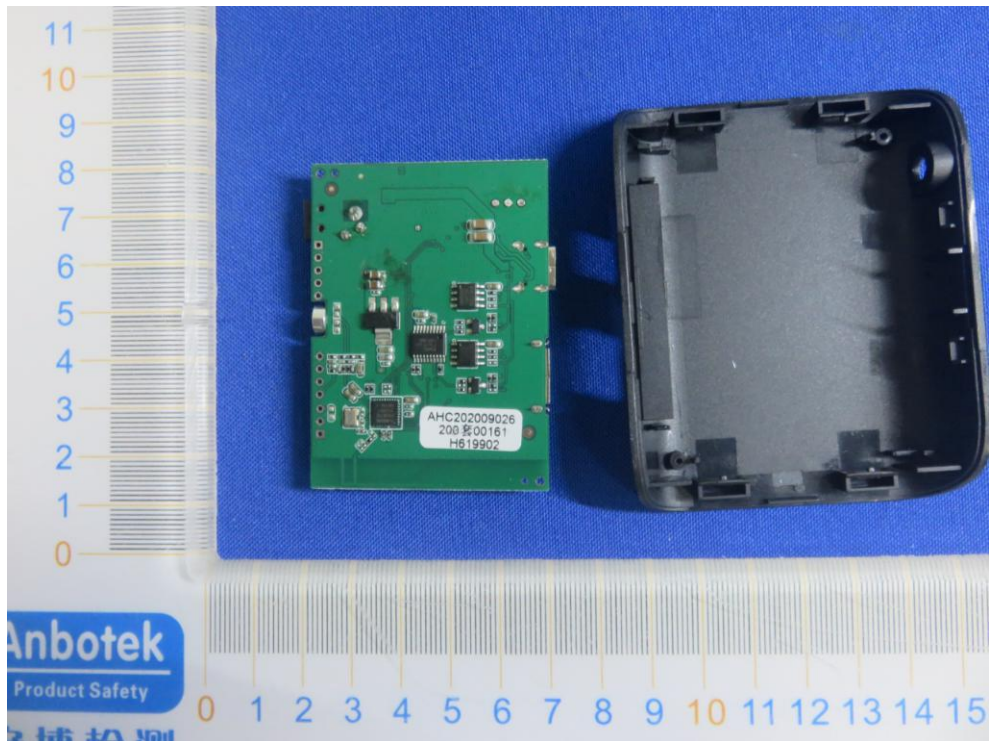

FCC ID: 2AQA6-H6199

BT ANT

WIFI ANT