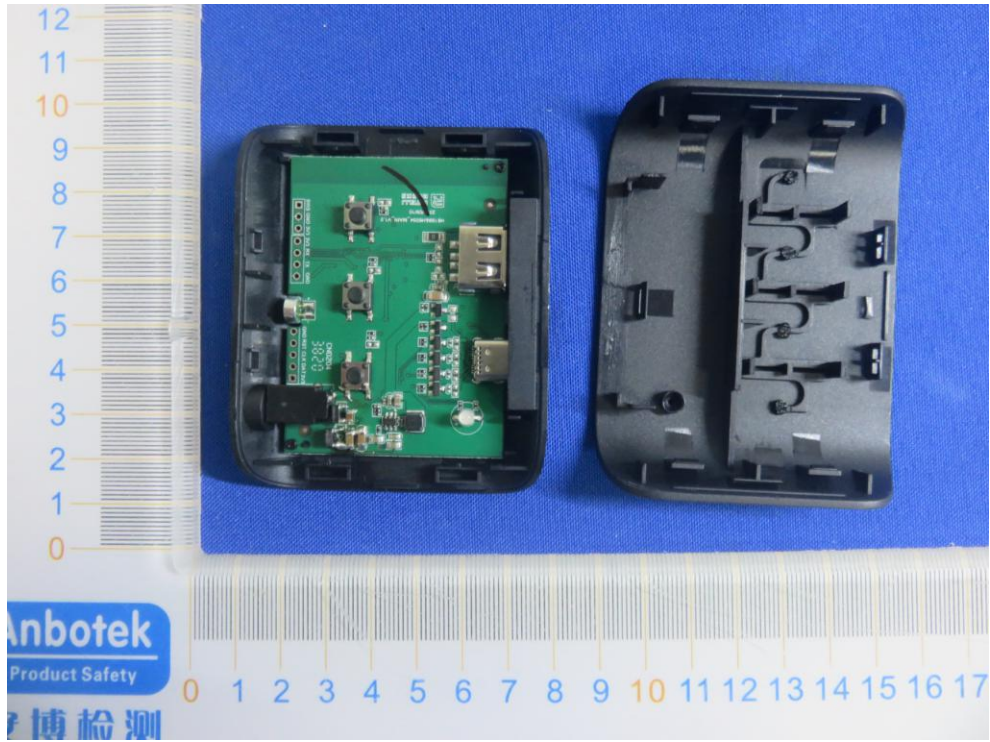

FCC ID: 2AQA6-H6199

BT ANT

WIFI ANT