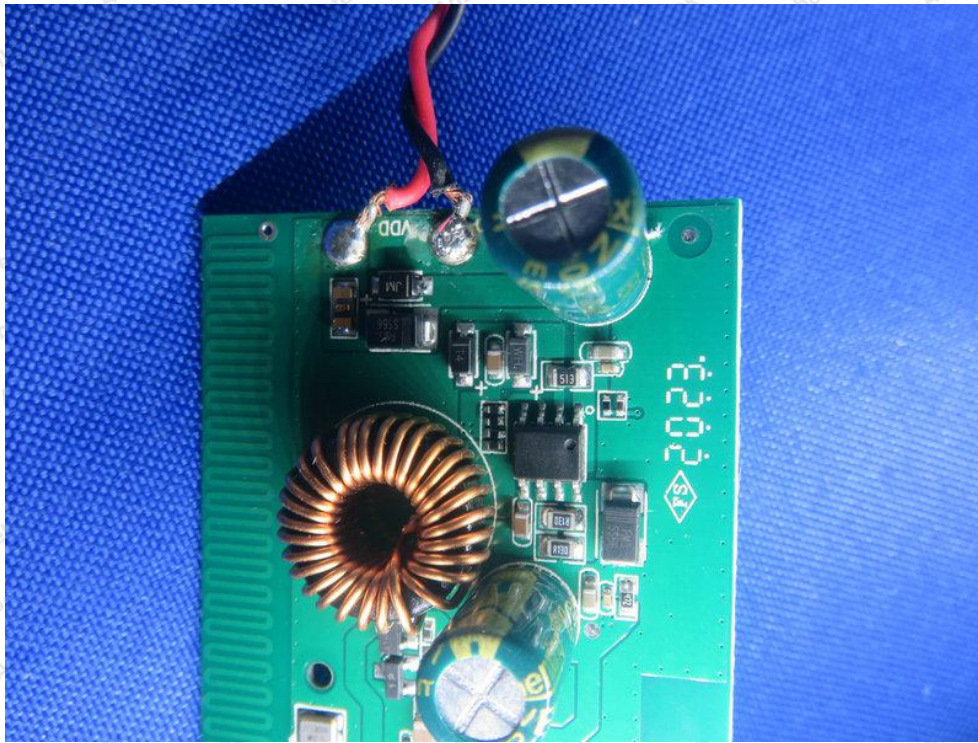

Shenzhen Anbotek Compliance Laboratory Limited

Address: 1/F., Building D, Sogood Science and Technology Park, Sanwei Community, Hangcheng Street, Bao'an District, Shenzhen, Guangdong, China.

Tel: (86) 755-26066440 Fax: (86) 755-26014772 Email: service@anbotek.com

Hotline
400-003-0500
www.anbotek.com