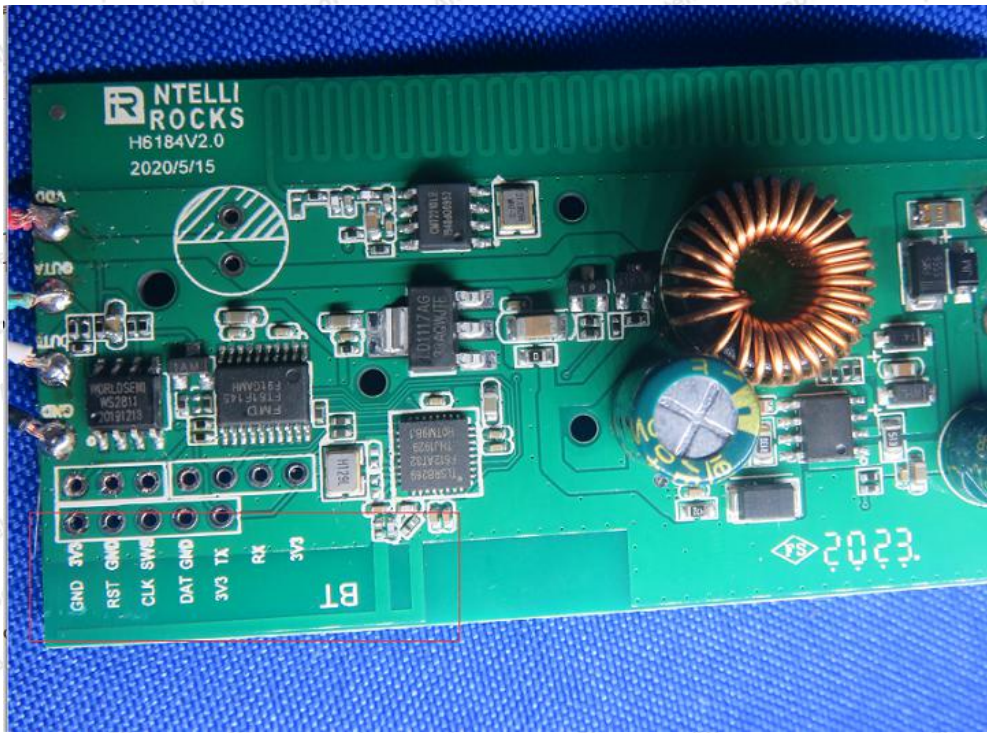

Shenzhen Anbotek Compliance Laboratory Limited

Address: 1/F., Building D, Sogood Science and Technology Park, Sanwei Community, Hangcheng Street, Bao'an District, Shenzhen, Guangdong, China.
Tel: (86) 755-26066440 Fax: (86) 755-26014772 Email: service@anbotek.com

Hotline
400-003-0500
www.anbotek.com