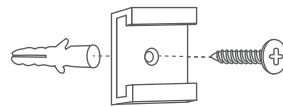

What You Get

LED Strip Lights	1
Adapter	1
User Manual	1
Service Card	1

At a Glance

Installing Your Device

Before You Install

- 1 Unpack the box and check all items listed in the packing list.
- 2 Power on the strip lights and check whether it lights up.

Installing Steps

- 1 Drill a hole in the wall for clip installation. Ensure the plastic anchor can fit in the hole firmly.

- 2 Align the clip with the plastic anchor and attach it to the wall. Insert the screw into the hole and firmly secure it in the plastic anchor.

- 3 Wipe the surface of the wall to ensure it is dry and clean. Tear off the film on the 3M adhesive tape and stick the strip lights onto the installing location. Press down on the strip lights repeatedly to ensure it is firmly attached.