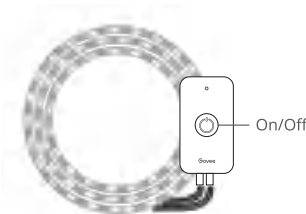

Safety Instructions

Read and follow all the safety instructions:

- The strip lights and the control box have an IP65 water-resistant rating and can be used outdoors. Keep the adapter and the socket away from water during installation and usage.
- To prevent the strip lights from falling down, ensure they are installed with both the adhesive tape and the clip.
- Be cautious of static electricity during installation and usage. Keep the product away from sharp objects or strong corrosive chemicals.
- When bending the strip lights during installation, avoid folding the LED components as it may affect the product's life span.
- Remove nails, metal, or other conductive objects from the installation surface before attaching the strip lights, as it may cause short-circuiting.
- Do not install the strip lights near any heat sources.
- Do not allow children to install the strip lights alone.
- Avoid installing the strip lights near potentially dangerous sources (e.g., candles, liquid-filled objects).

Introduction

Thanks for choosing the Govee outdoor RGBIC strip lights segmented control function for outdoor use. It can be controlled via the Govee Home app. RGBIC is Govee's latest lighting display technology. With an IP65 water-resistant rating, the strip lights can safely bring you a colorful lighting experience.

What You Get

LED Strip Lights	1
Adapter	1
User Manual	1
Service Card	1

At a Glance