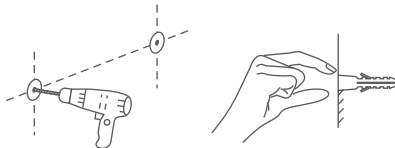

Introduction

Thanks for choosing the Govee outdoor RGBIC strip lights segmented control function for outdoor use. It can be controlled via the Govee Home app. RGBIC is Govee's latest lighting display technology. With an IP65 water-resistant rating, the strip lights can safely bring you a colorful lighting experience.

What You Get

LED Strip Lights	1
Adapter	1
User Manual	1
Service Card	1

At a Glance

Installing Your Device

Before You Install

- 1 Unpack the box and check all items listed in the packing list.
- 2 Power on the strip lights and check whether it lights up.

Installing Steps

- 1 Drill a hole in the wall for clip installation. Ensure the plastic anchor can fit in the hole firmly.

- 2 Align the clip with the plastic anchor and attach it to the wall. Insert the screw into the hole and firmly secure it in the plastic anchor.

- 3 Wipe the surface of the wall to ensure it is dry and clean. Tear off the film on the 3M adhesive tape and stick the strip lights onto the installing location. Press down on the strip lights repeatedly to ensure it is firmly attached.