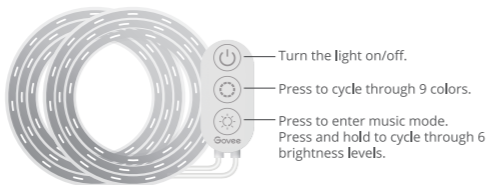

Safety Instructions

Read and follow all the safety instructions:

- The product is not water resistant, be cautious when installing and using.
- Use the product with the provided power adapter only.
- Be cautious of static electricity during installation and usage. Keep the product away from sharp objects or strong corrosive chemicals.
- When bending the strip lights during installation, avoid folding the LED components as it may affect the product's life span.
- Remove nails, metal, or other conductive objects from the installation surface before attaching the strip light, as it may cause short-circuiting.
- Do not install the strip light near any heat sources.
- Do not allow children to install the strip light alone.
- Avoid installing the strip light near potentially dangerous sources (e.g., candles, liquid-filled objects).
- Unroll the strip lights before powering them on.

01

Introduction

Thanks for choosing the Govee RGB LED Strip Lights. This product is equipped with 30m RGB strip light and supports app control.

What You Get

LED Strip Lights	2
Adapter	1
User Manual	1
Service Card	1

At a Glance