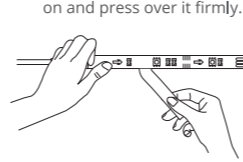

### Installing Steps

1. Wipe the surface to make sure it's clean and dry.
2. Peel off the protective film on the tape, stick the strip on and press over it firmly.

3. Peel off the protective film on the control box and stick it on.
4. Power on the strip lights and start using.