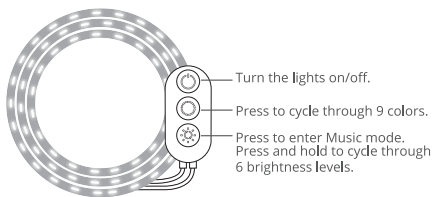

Safety Instructions

Read and follow all the safety instructions:

- The product is not water resistant, be cautious when installing and using.
- Use the product with the provided power adapter only.
- Be cautious of static electricity during installation and usage. Keep the product away from sharp objects or strong corrosive chemicals.
- When bending the strip lights during installation, avoid folding the LED components as it may affect the product's life span.
- Remove nails, metal, or other conductive objects from the installation surface before attaching the strip light, as it may cause short-circuiting.
- Do not install the strip lights near any heat sources.
- Do not allow children to install the strip lights alone.
- Avoid installing the strip lights near potentially dangerous sources (e.g., candles, liquid-filled objects).
- Unroll the strip lights before powering them on.

Introduction

Thanks for choosing the Govee RGB LED Strip Lights. This product is equipped with 10m RGB strip light and supports app, voice (Alexa/Google Assistant) control.

What You Get

LED Strip Lights	1
Adapter	1
User Manual	1
Service Card	1

At a Glance