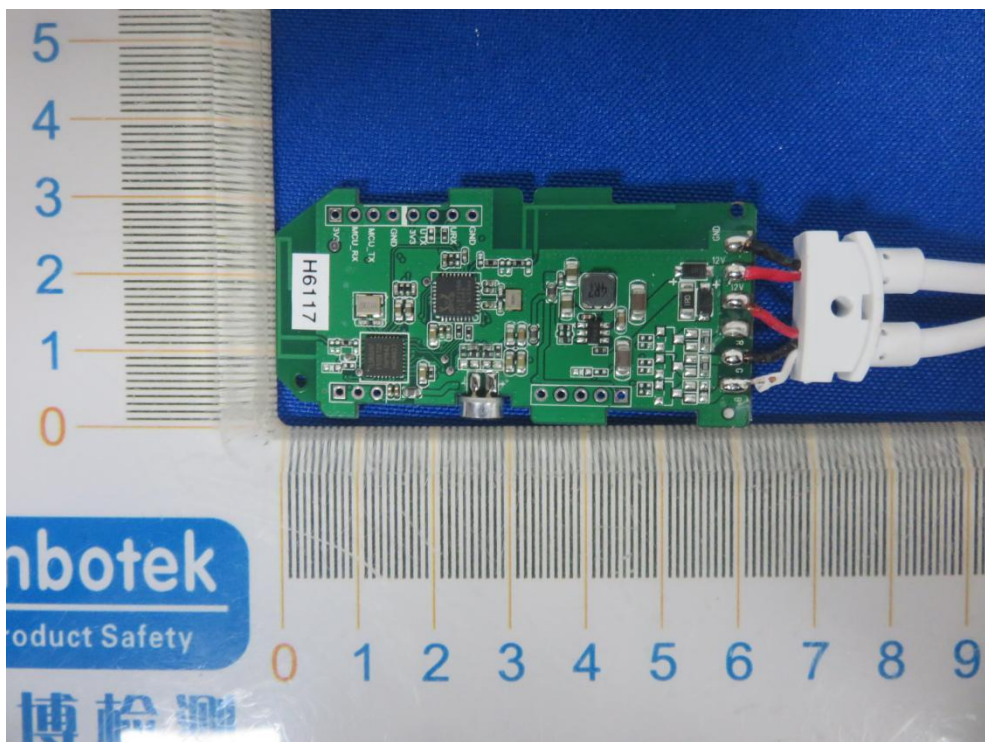

FCC ID: 2AQA6-H6117

BT ANT

WiFi ANT