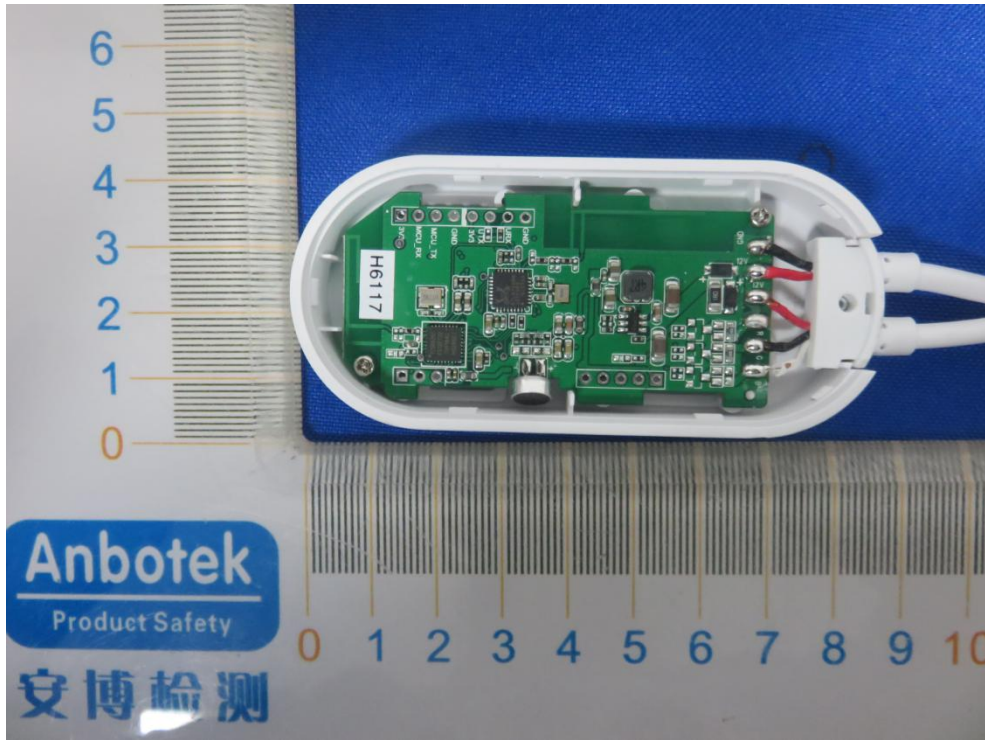

FCC ID: 2AQA6-H6117

BT ANT

WiFi ANT