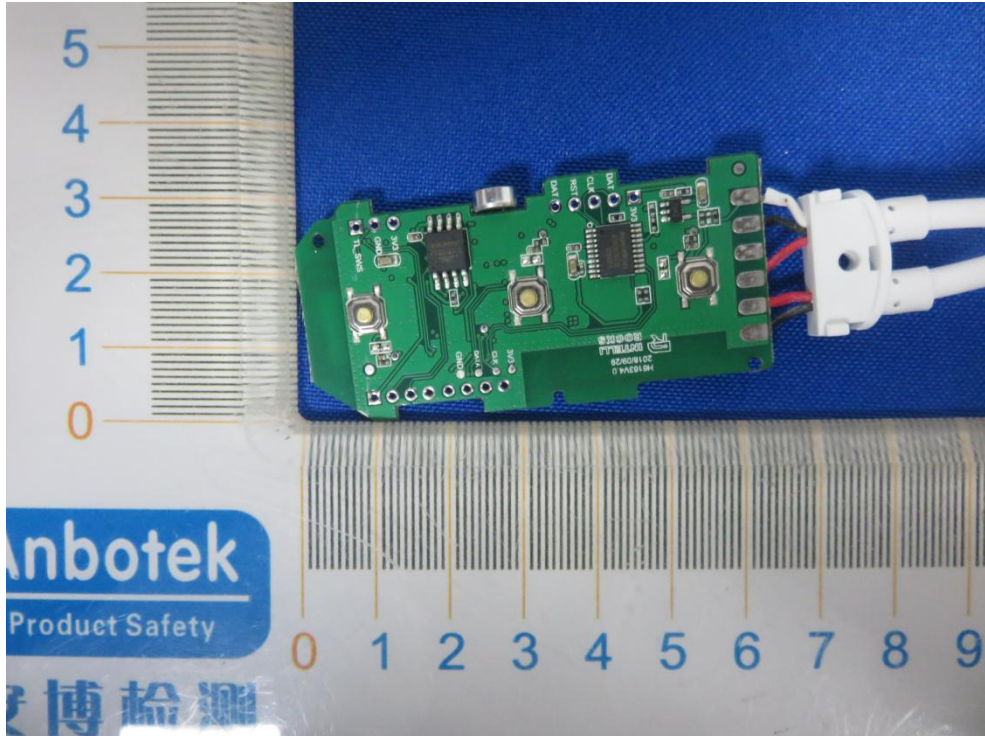

FCC ID: 2AQA6-H6117

BT ANT

WiFi ANT