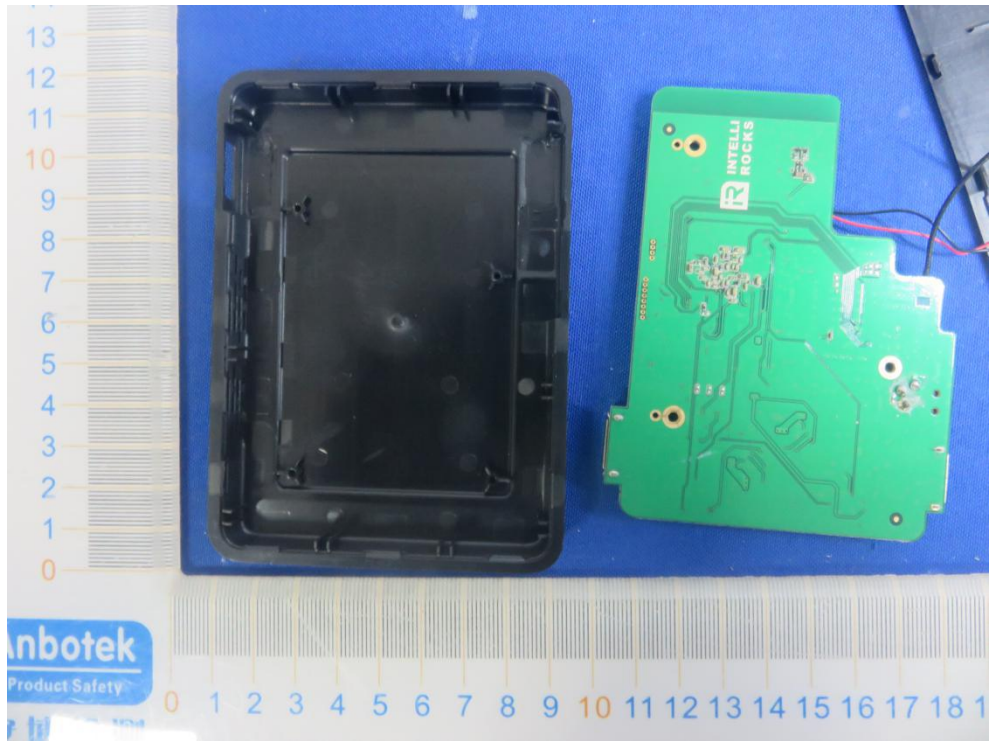

FCC ID: 2AQA6-H6104

WIFI ANT

BT ANT