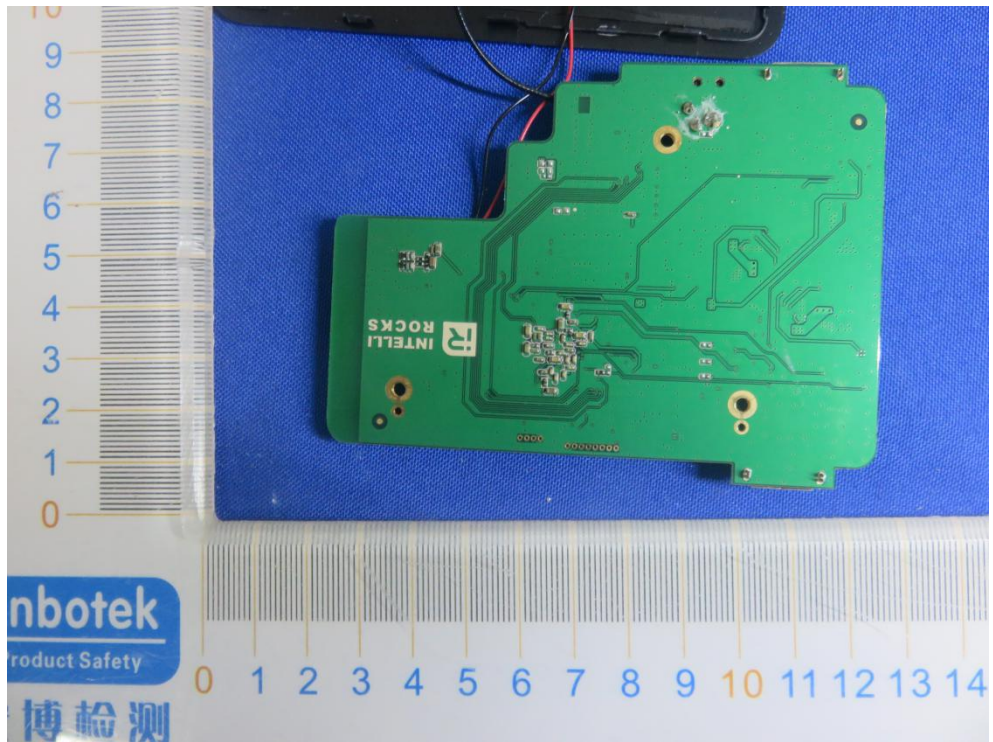

FCC ID: 2AQA6-H6104

WIFI ANT

BT ANT