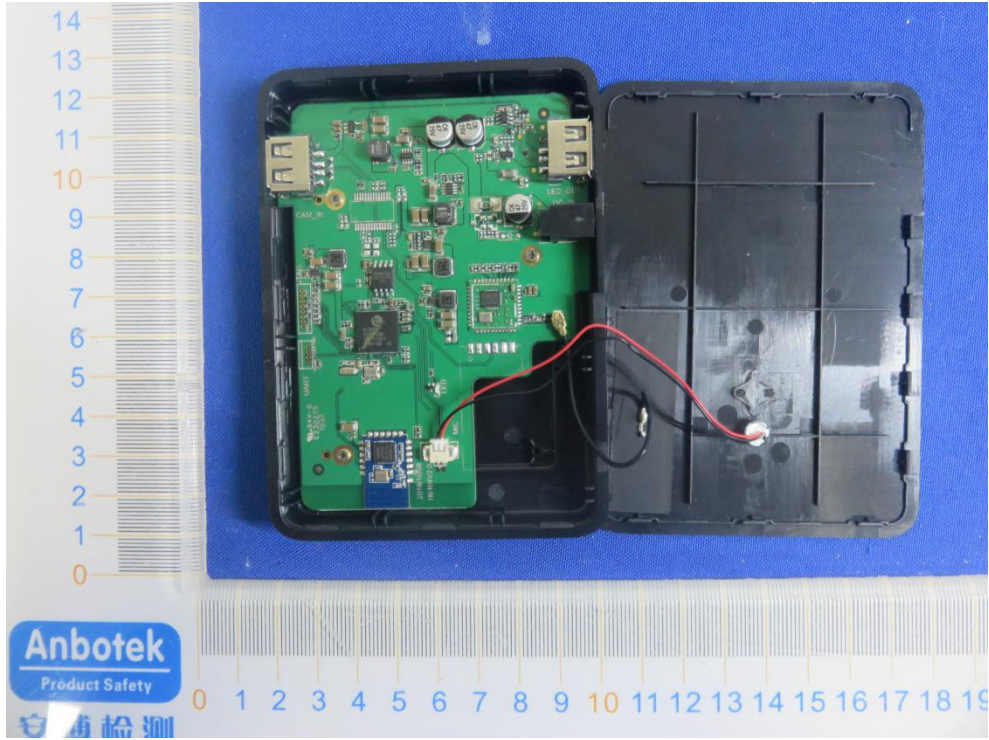

FCC ID: 2AQA6-H6104

WIFI ANT

BT ANT