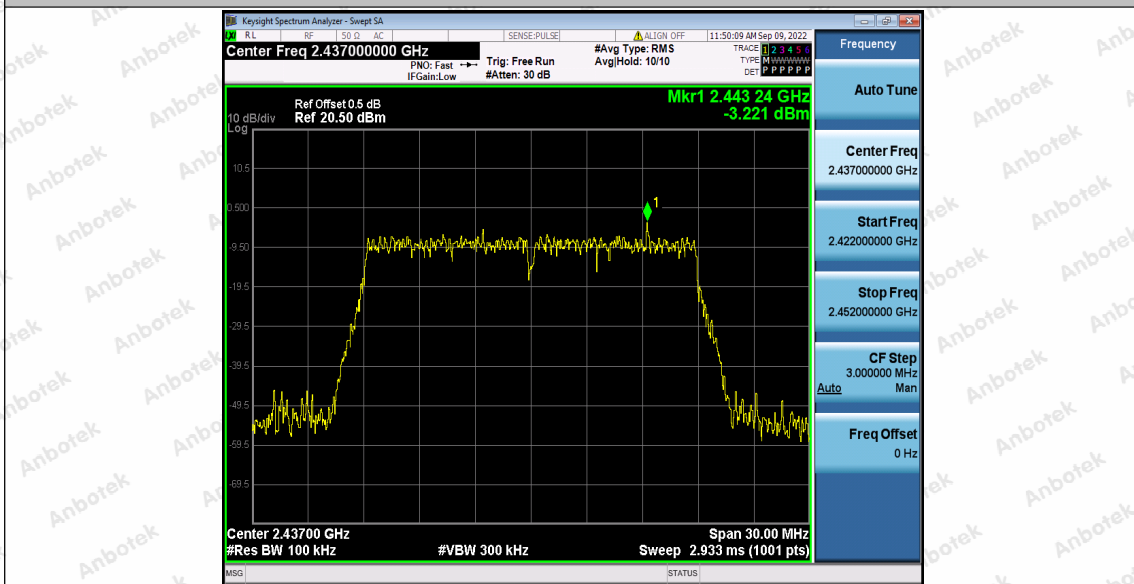

11N20SISO_Ant1_2437_30~1000

Shenzhen Anbotek Compliance Laboratory Limited

Address: 1/F., Building D, Sogood Science and Technology Park, Sanwei Community, Hangcheng Street, Bao'an District, Shenzhen, Guangdong, China.
Tel: (86) 0755-26066440 Fax: (86) 0755-26014772 Email: service@anbotek.com

Hotline
400-003-0500
www.anbotek.com.cn