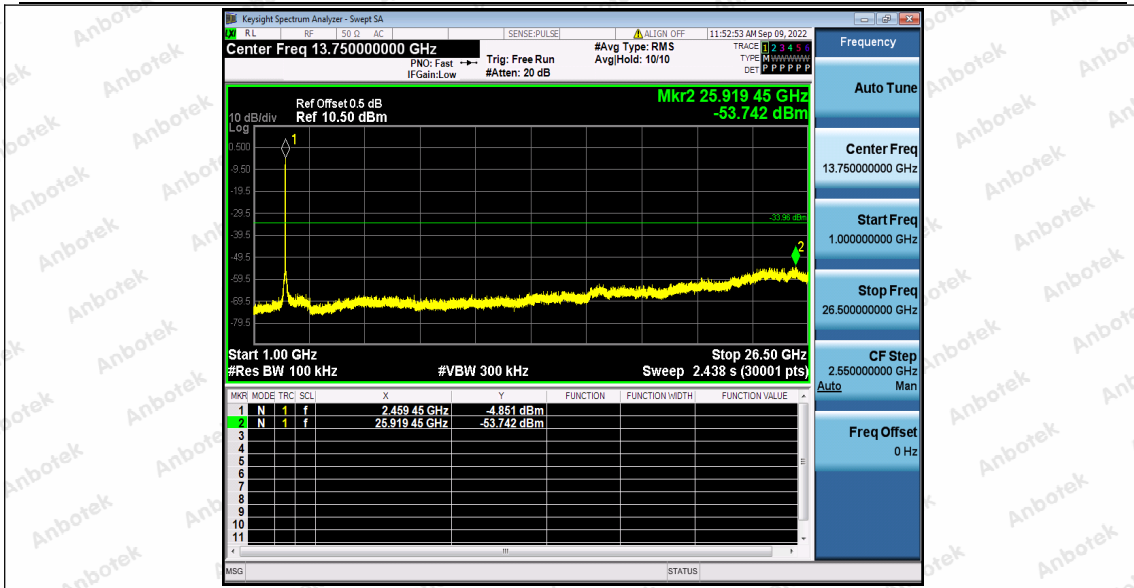

Shenzhen Anbotek Compliance Laboratory Limited

Address: 1/F., Building D, Sogood Science and Technology Park, Sanwei Community, Hangcheng Street, Bao'an District, Shenzhen, Guangdong, China.
Tel: (86) 0755-26066440 Fax: (86) 0755-26014772 Email: service@anbotek.com

Hotline
400-003-0500
www.anbotek.com.cn