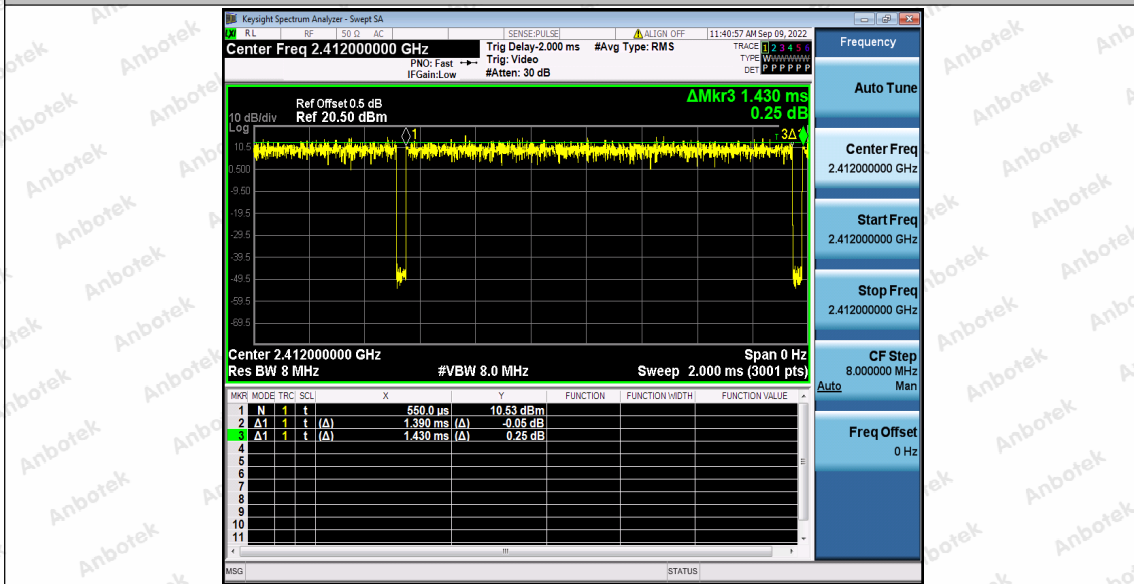

11G_Ant1_2437

Shenzhen Anbotek Compliance Laboratory Limited

Address: 1/F., Building D, Sogood Science and Technology Park, Sanwei Community, Hangcheng Street, Bao'an District, Shenzhen, Guangdong, China.
Tel: (86) 0755-26066440 Fax: (86) 0755-26014772 Email: service@anbotek.com

Hotline 400-003-0500
www.anbotek.com.cn