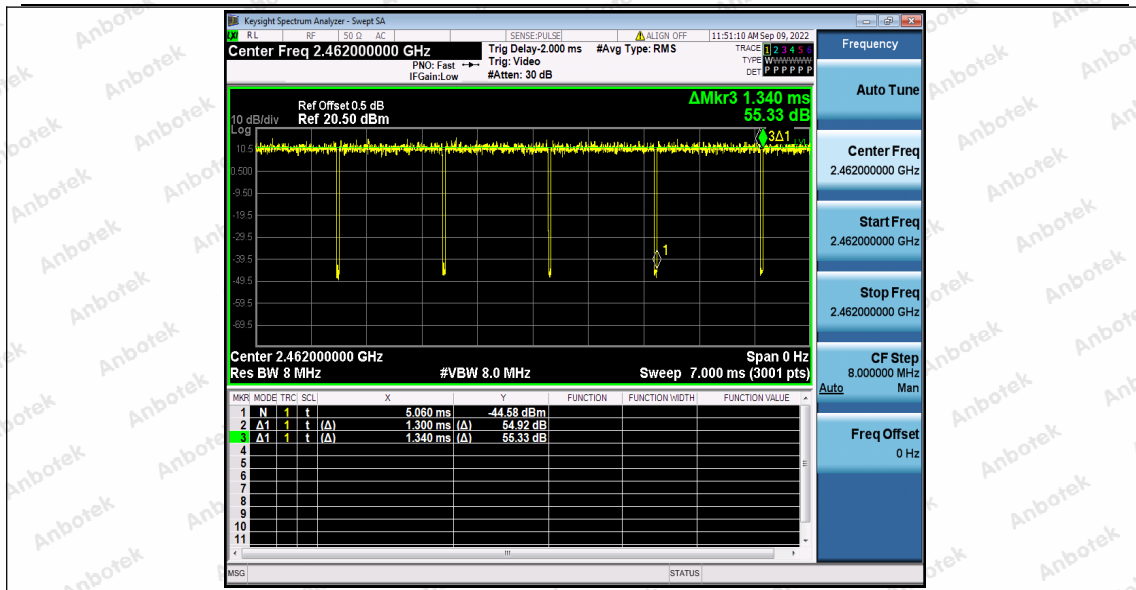

---End---

Shenzhen Anbotek Compliance Laboratory Limited

Address: 1/F., Building D, Sogood Science and Technology Park, Sanwei Community, Hangcheng Street, Bao'an District, Shenzhen, Guangdong, China.
Tel: (86) 0755-26066440 Fax: (86) 0755-26014772 Email: service@anbotek.com

Hotline
400-003-0500
www.anbotek.com.cn