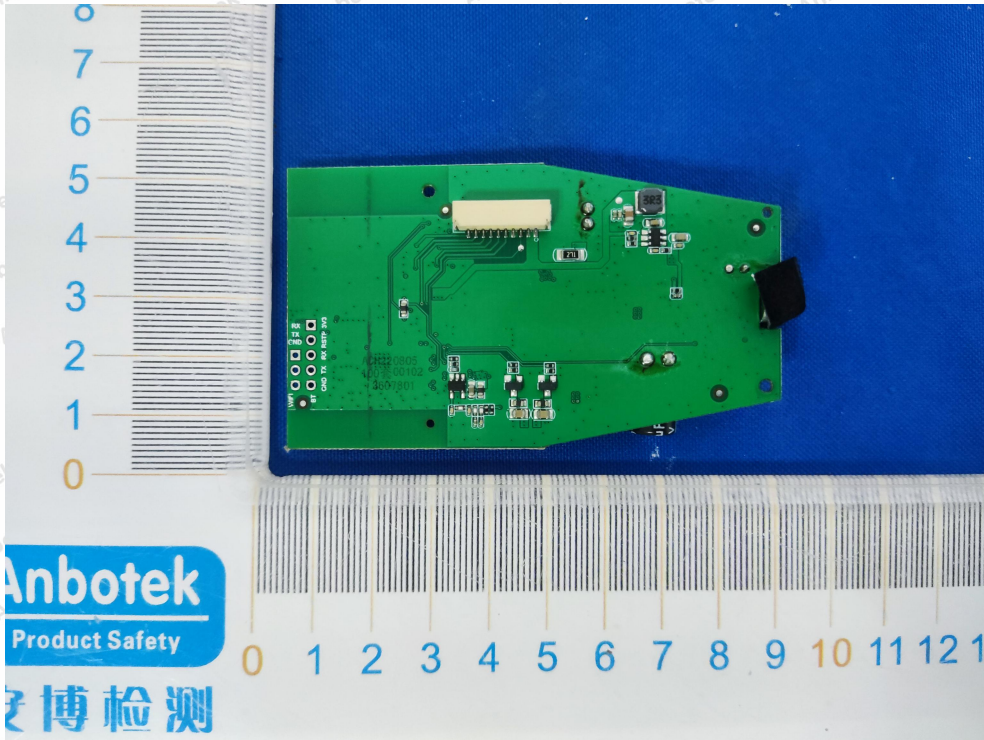

Internal Photograph

BT ANT

WIFI ANT

Anbotek

Product Safety

Shenzhen Anbotek Compliance Laboratory Limited

Address: 1/F., Building D, Sogood Science and Technology Park, Sanwei Community, Hangcheng Street, Bao'an District, Shenzhen, Guangdong, China.
Tel: (86) 0755-26066440 Fax: (86) 0755-26014772 Email: service@anbotek.com