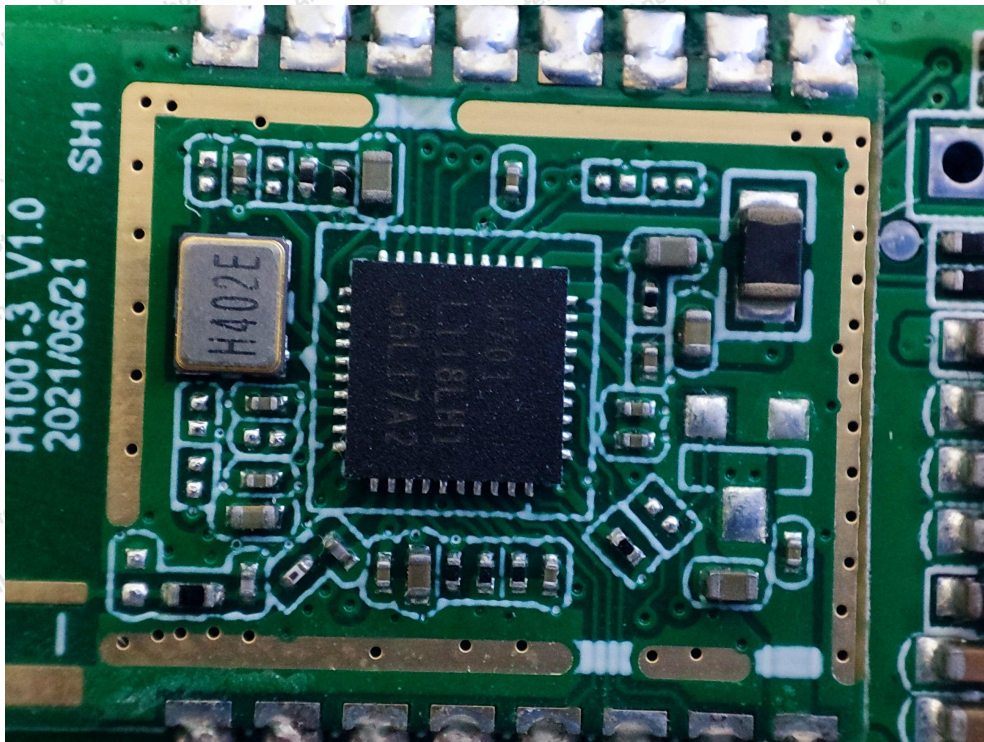

Internal Photograph

BT ANT

WIFI ANT

Anbotek

Product Safety

Shenzhen Anbotek Compliance Laboratory Limited

Address: 1/F., Building D, Sogood Science and Technology Park, Sanwei Community, Hangcheng Street, Bao'an District, Shenzhen, Guangdong, China.
Tel: (86) 0755-26066440 Fax: (86) 0755-26014772 Email: service@anbotek.com