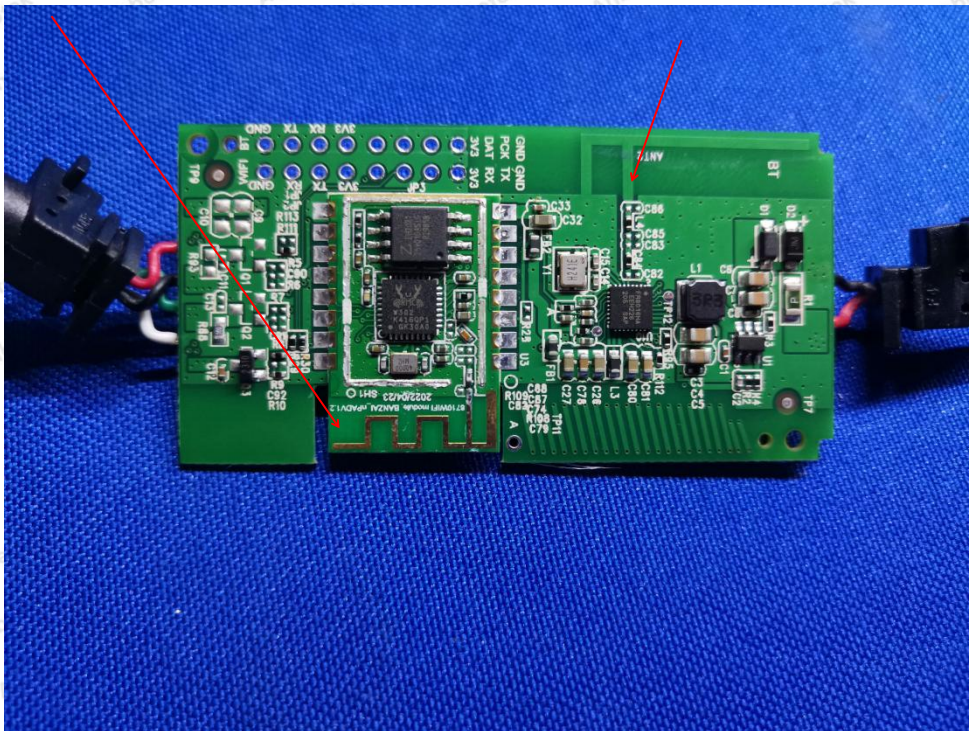

WIFI ANT

BT ANT