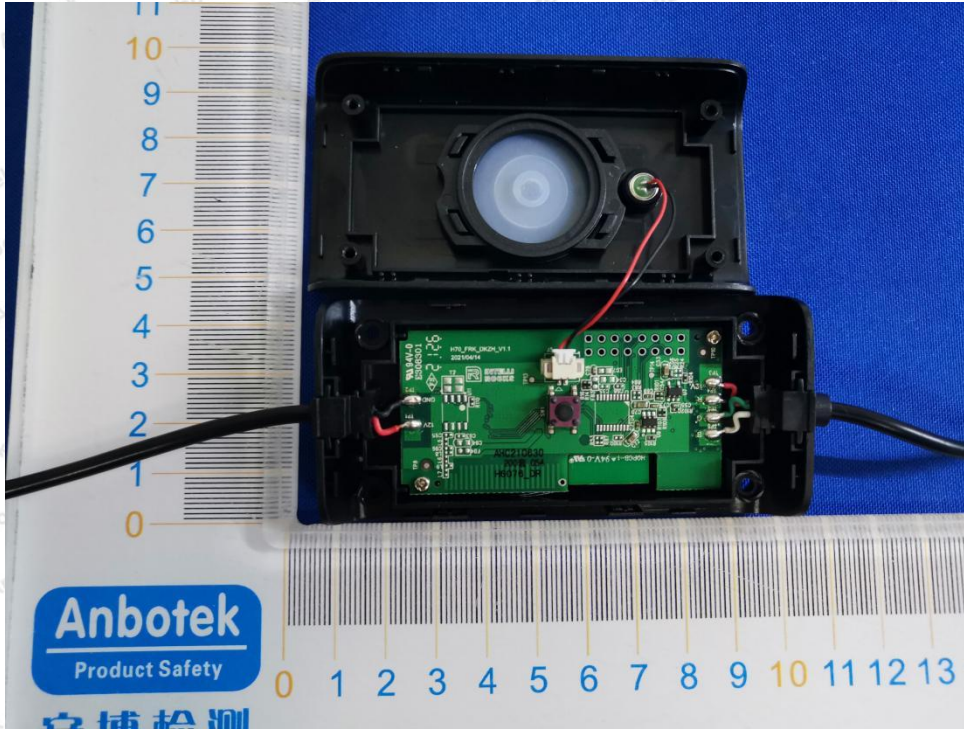

Anbotek

Product Safety

FCC ID: 2AQA6-H6076

**Shenzhen Anbotek Compliance Laboratory Limited**

Address: 1/F., Building D, Sogood Science and Technology Park, Sanwei Community, Hangcheng Street, Bao'an District, Shenzhen, Guangdong, China.