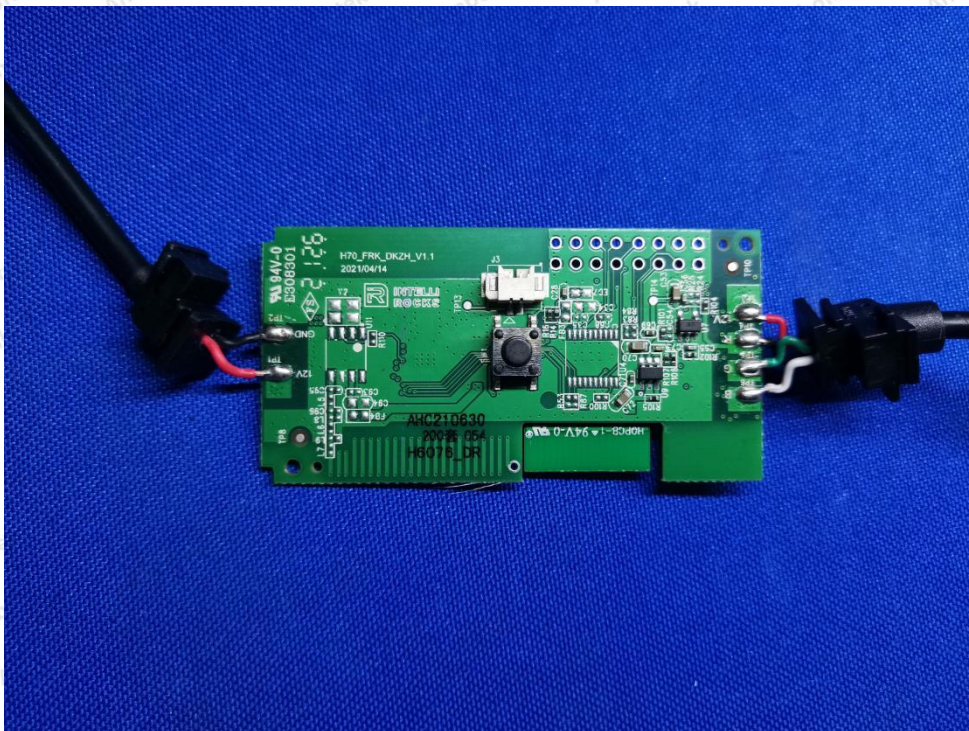

Anbotek

Product Safety

Shenzhen Anbotek Compliance Laboratory Limited

Address: 1/F., Building D, Sogood Science and Technology Park, Sanwei Community, Hangcheng Street, Bao'an District, Shenzhen, Guangdong, China.

Tel: (86) 755-26066440 Fax: (86) 755-26014772 Email: service@anbotek.com

Hotline

400-003-0500

www.anbotek.com