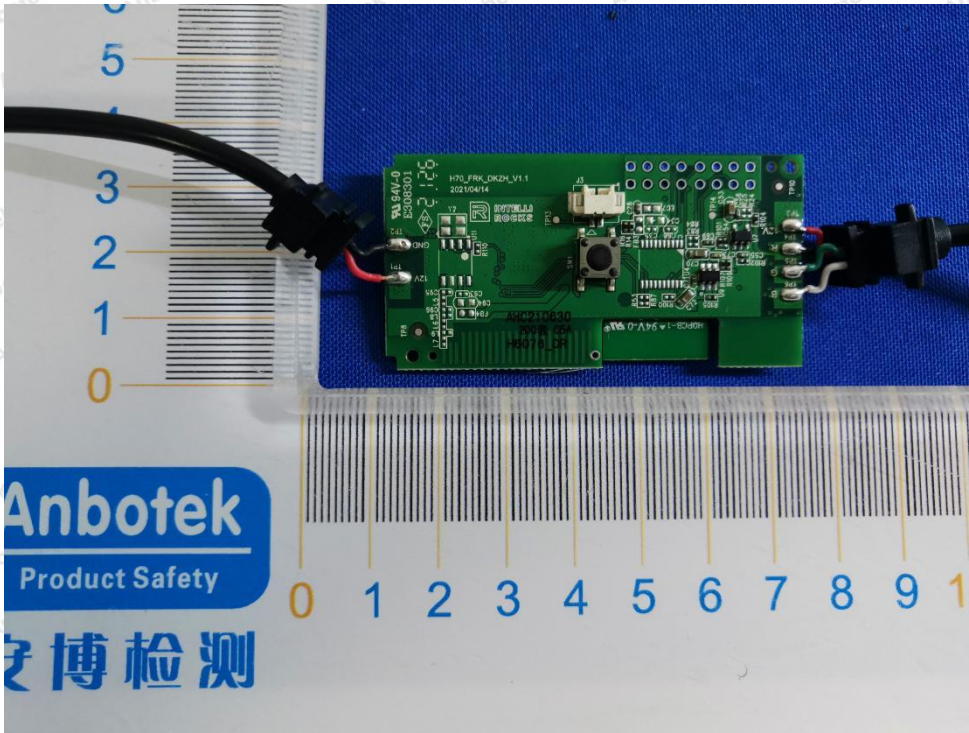

Anbotek

Product Safety

Shenzhen Anbotek Compliance Laboratory Limited

Address: 1/F., Building D, Sogood Science and Technology Park, Sanwei Community, Hangcheng Street, Bao'an District, Shenzhen, Guangdong, China.

Tel: (86) 755-26066440 Fax: (86) 755-26014772 Email: service@anbotek.com

Hotline

400-003-0500

www.anbotek.com