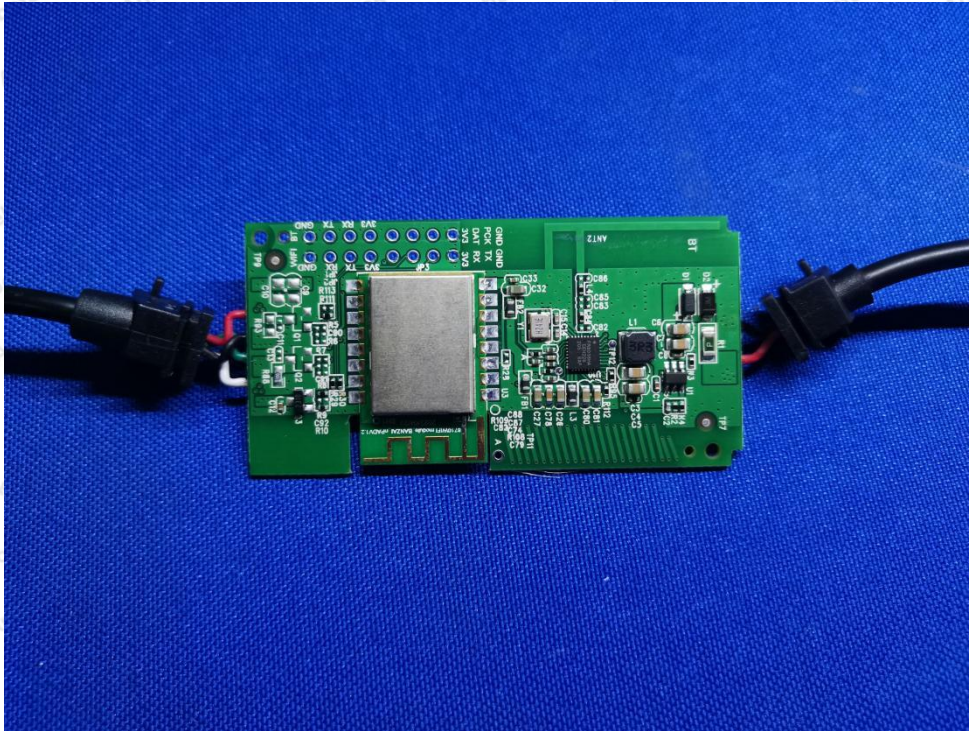

BT ANT

WIFI ANT