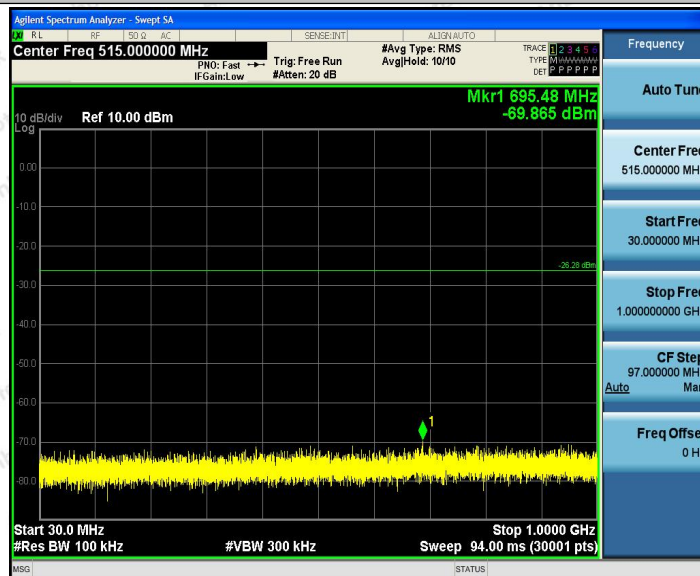

11N40_Ant1_2452_30~1000

Shenzhen Anbotek Compliance Laboratory Limited

Address: 1/F., Building D, Sogood Science and Technology Park, Sanwei Community, Hangcheng Street, Bao'an District, Shenzhen, Guangdong, China.

Tel: (86) 755-26066440 Fax: (86) 755-26014772 Email: service@anbotek.com

Hotline
400-003-0500
www.anbotek.com