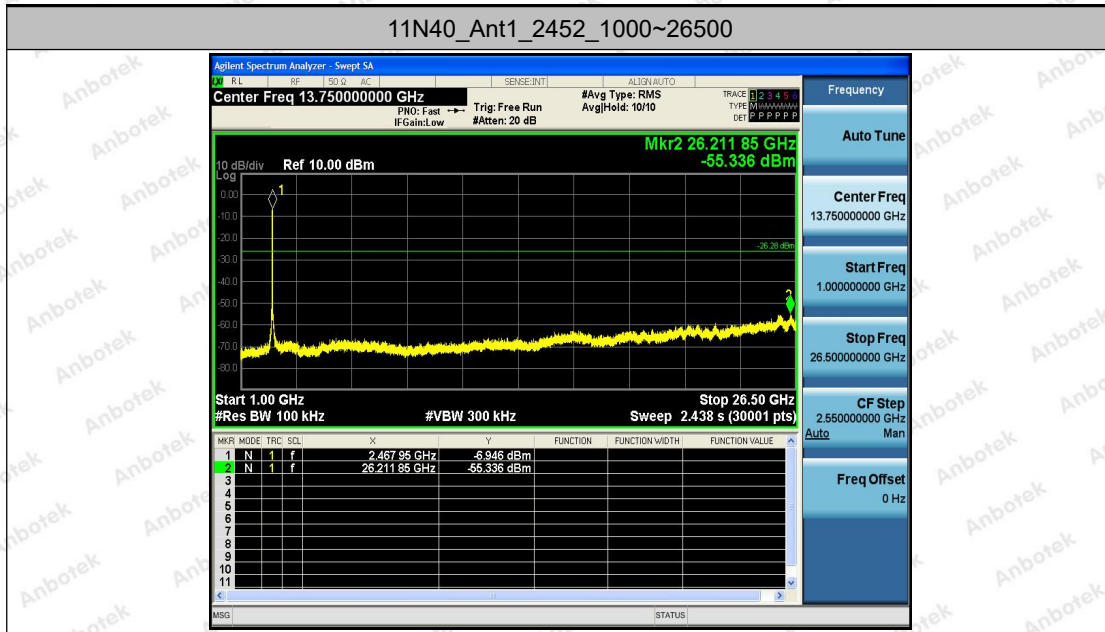

Shenzhen Anbotek Compliance Laboratory Limited

Address: 1/F., Building D, Sogood Science and Technology Park, Sanwei Community, Hangcheng Street, Bao'an District, Shenzhen, Guangdong, China.

Tel: (86) 755-26066440 Fax: (86) 755-26014772 Email: service@anbotek.com

Hotline
400-003-0500
www.anbotek.com