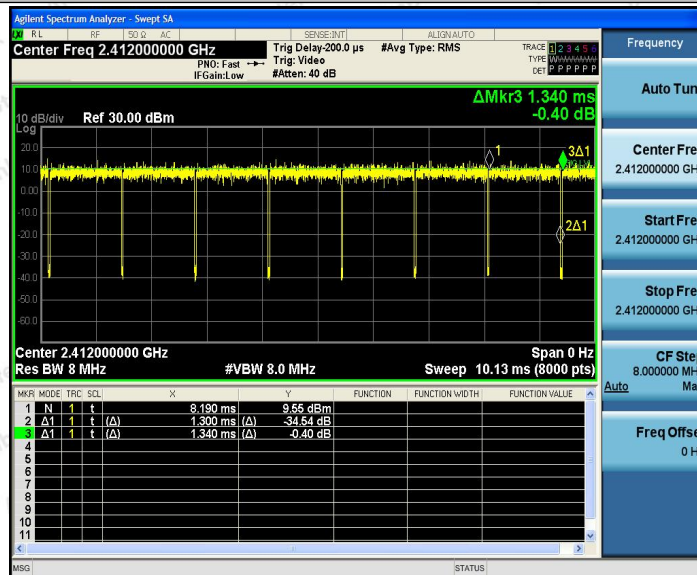

11N20_Ant1_2412

11N20_Ant1_2437

Shenzhen Anbotek Compliance Laboratory Limited

Address: 1/F., Building D, Sogood Science and Technology Park, Sanwei Community, Hangcheng Street, Bao'an District, Shenzhen, Guangdong, China.

Tel: (86) 755-26066440 Fax: (86) 755-26014772 Email: service@anbotek.com

Hotline
400-003-0500
www.anbotek.com