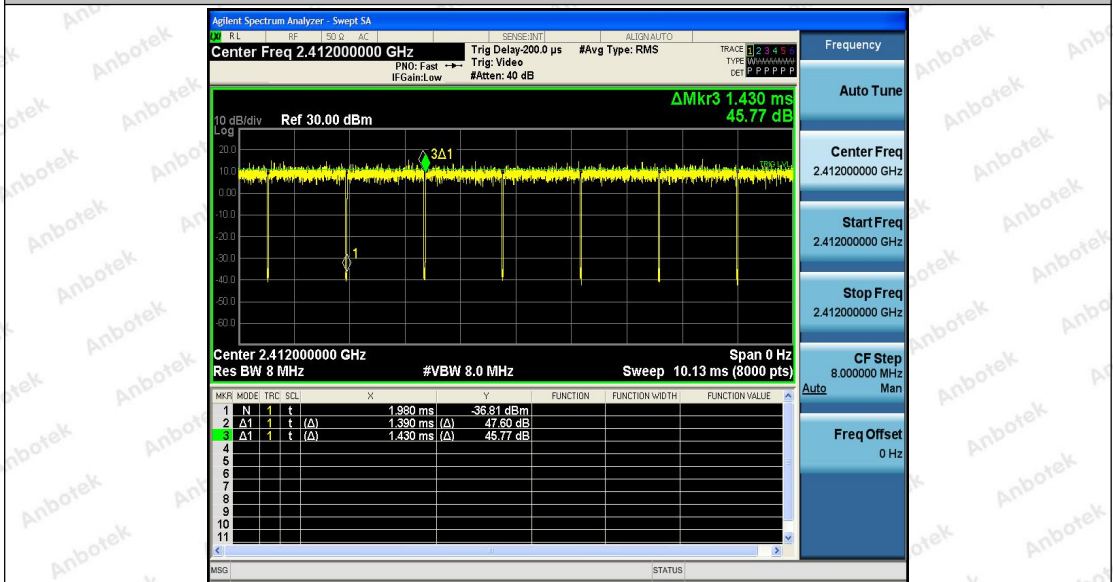

11G_Ant1_2412