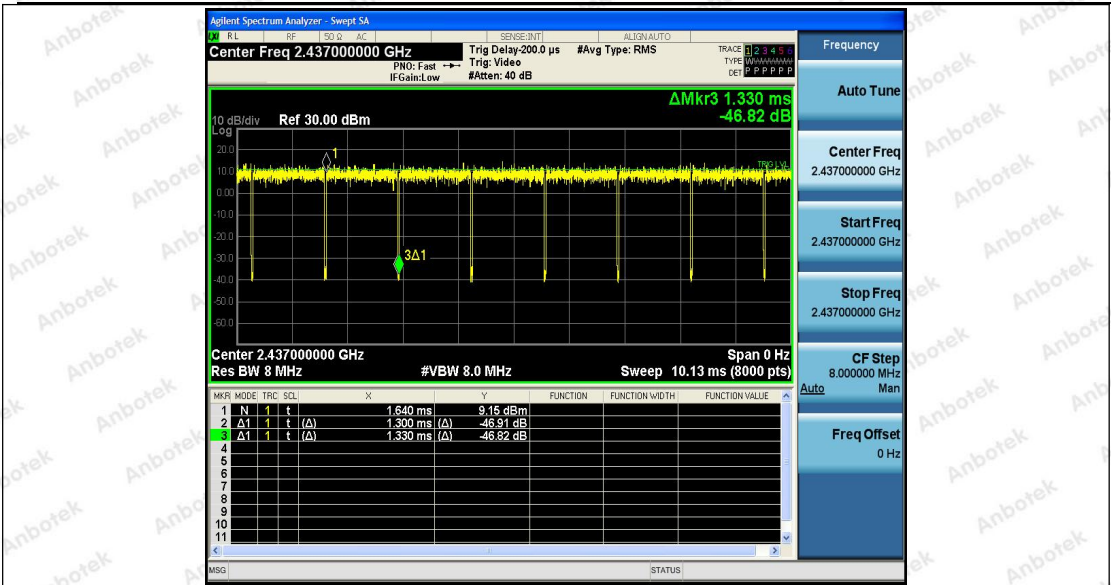

Shenzhen Anbotek Compliance Laboratory Limited

Address: 1/F., Building D, Sogood Science and Technology Park, Sanwei Community, Hangcheng Street, Bao'an District, Shenzhen, Guangdong, China.
Tel: (86) 755-26066440 Fax: (86) 755-26014772 Email: service@anbotek.com

Hotline 400-003-0500
www.anbotek.com