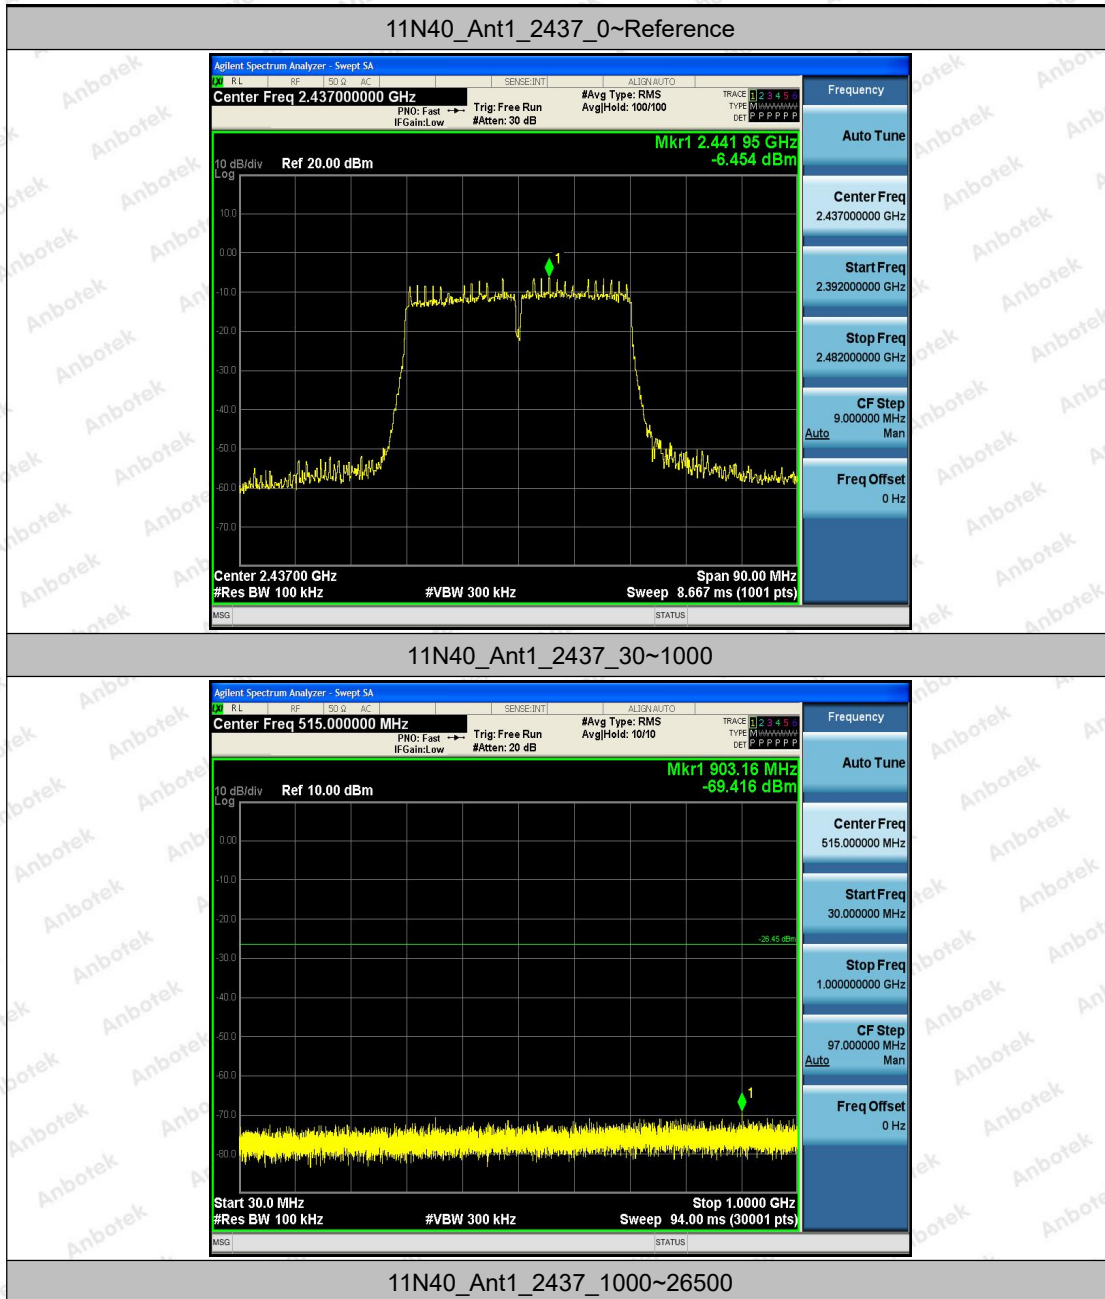

Shenzhen Anbotek Compliance Laboratory Limited

Address: 1/F., Building D, Sogood Science and Technology Park, Sanwei Community, Hangcheng Street, Bao'an District, Shenzhen, Guangdong, China.

Tel: (86) 755-26066440 Fax: (86) 755-26014772 Email: service@anbotek.com

Hotline
400-003-0500
www.anbotek.com