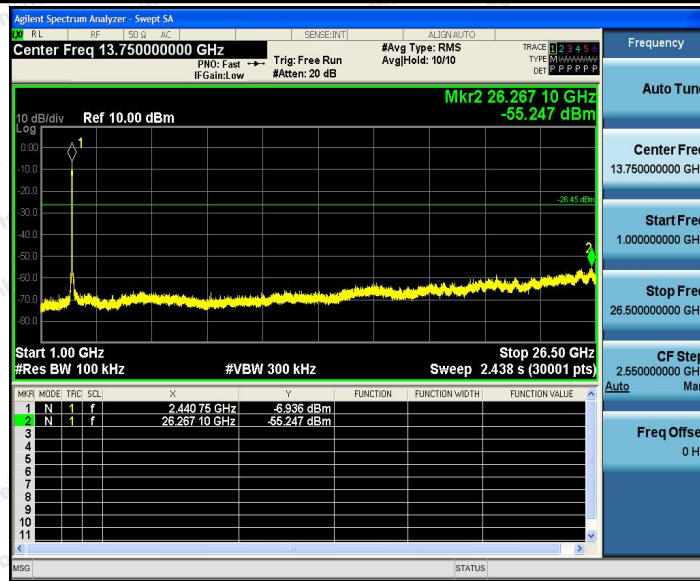

Shenzhen Anbotek Compliance Laboratory Limited

Address: 1/F., Building D, Sogood Science and Technology Park, Sanwei Community, Hangcheng Street, Bao'an District, Shenzhen, Guangdong, China.

Tel: (86) 755-26066440 Fax: (86) 755-26014772 Email: service@anbotek.com

Hotline
400-003-0500
www.anbotek.com