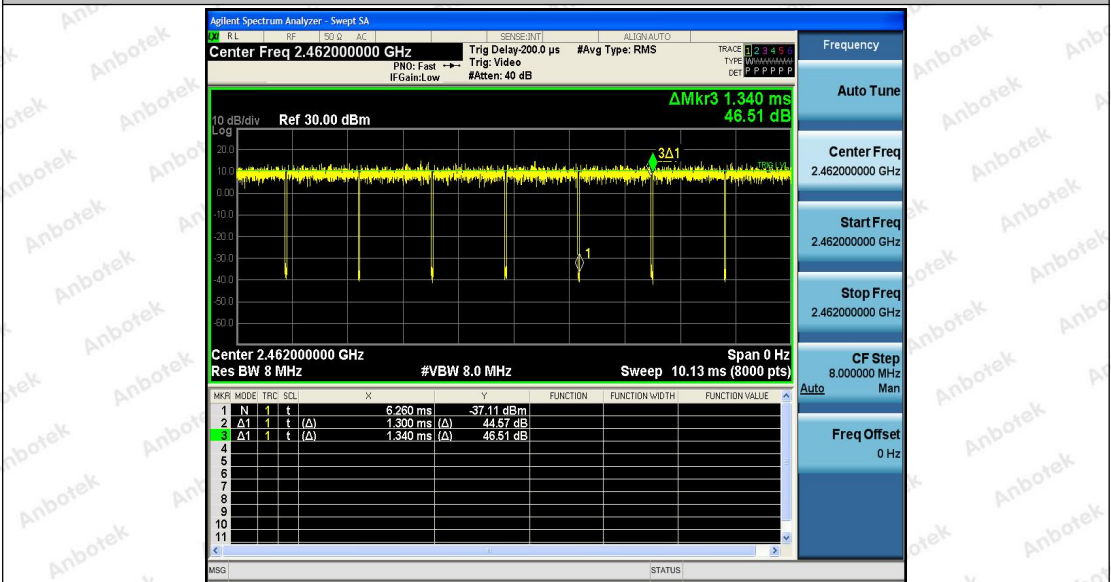

11N20_Ant1_2462