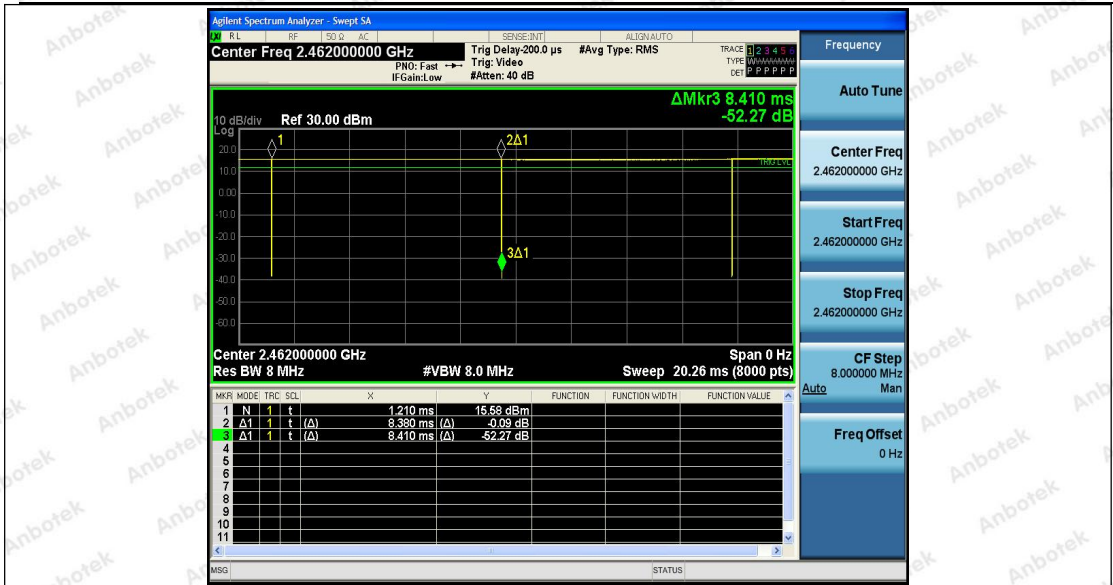

Shenzhen Anbotek Compliance Laboratory Limited

Address: 1/F., Building D, Sogood Science and Technology Park, Sanwei Community, Hangcheng Street, Bao'an District, Shenzhen, Guangdong, China.
Tel: (86) 755-26066440 Fax: (86) 755-26014772 Email: service@anbotek.com

Hotline 400-003-0500
www.anbotek.com