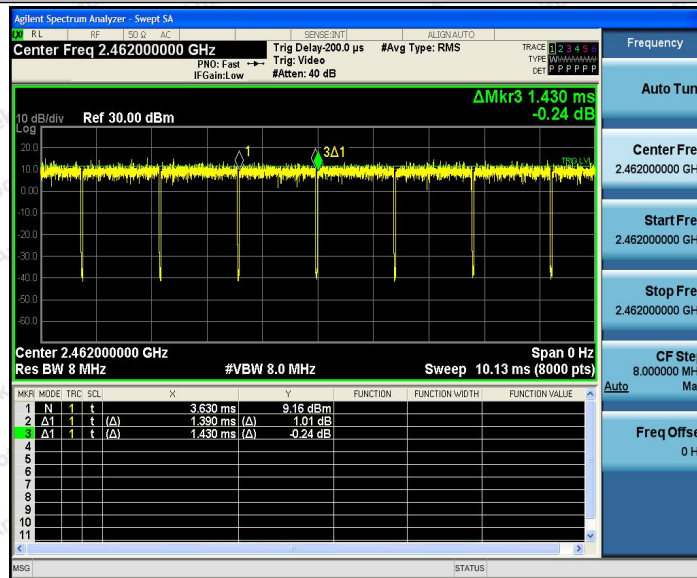

11G_Ant1_2462