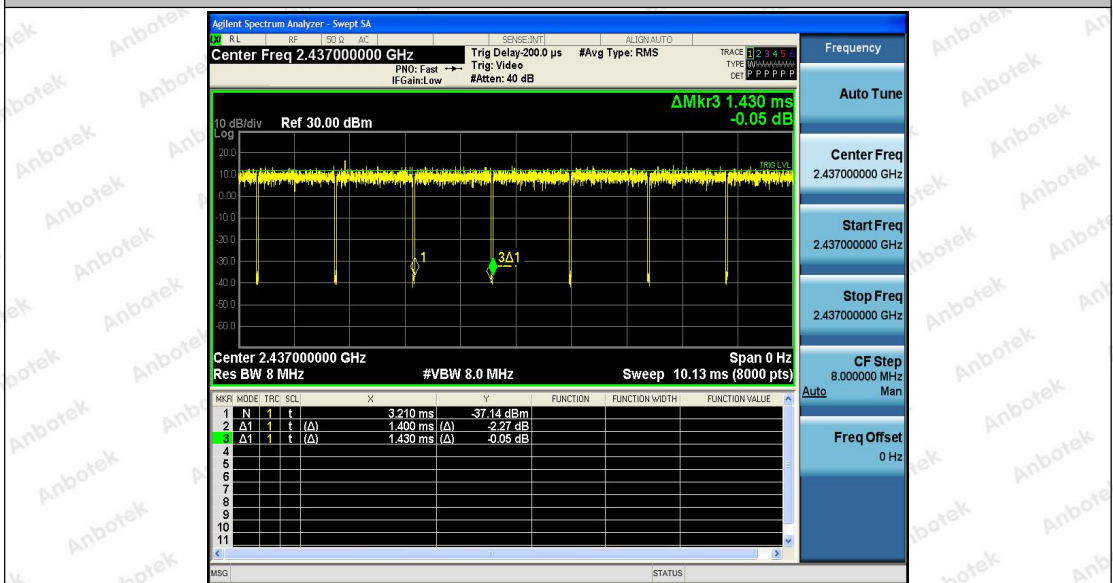

11G_Ant1_2437

Shenzhen Anbotek Compliance Laboratory Limited

Address: 1/F., Building D, Sogood Science and Technology Park, Sanwei Community, Hangcheng Street, Bao'an District, Shenzhen, Guangdong, China.
Tel: (86) 755-26066440 Fax: (86) 755-26014772 Email: service@anbotek.com

Hotline 400-003-0500
www.anbotek.com