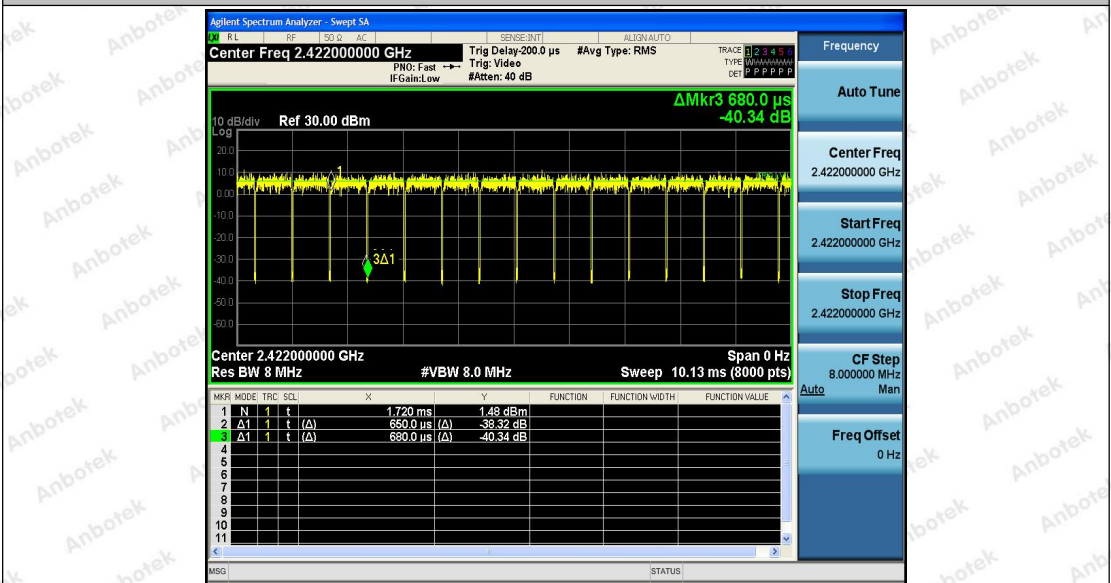

11N40_Ant1_2422

Shenzhen Anbotek Compliance Laboratory Limited

Address: 1/F., Building D, Sogood Science and Technology Park, Sanwei Community, Hangcheng Street, Bao'an District, Shenzhen, Guangdong, China.
Tel: (86) 755-26066440 Fax: (86) 755-26014772 Email: service@anbotek.com

Hotline 400-003-0500
www.anbotek.com