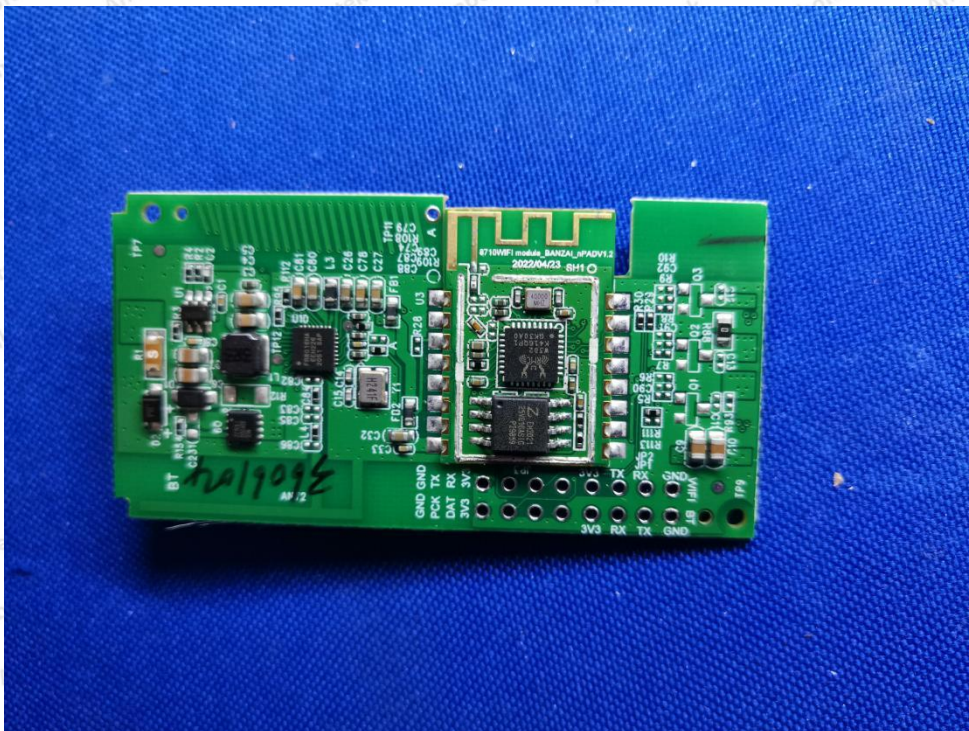

Shenzhen Anbotek Compliance Laboratory Limited

Address: 1/F., Building D, Sogood Science and Technology Park, Sanwei Community, Hangcheng Street, Bao'an District, Shenzhen, Guangdong, China.

Tel: (86) 755-26066440 Fax: (86) 755-26014772 Email: service@anbotek.com

Hotline
400-003-0500
www.anbotek.com