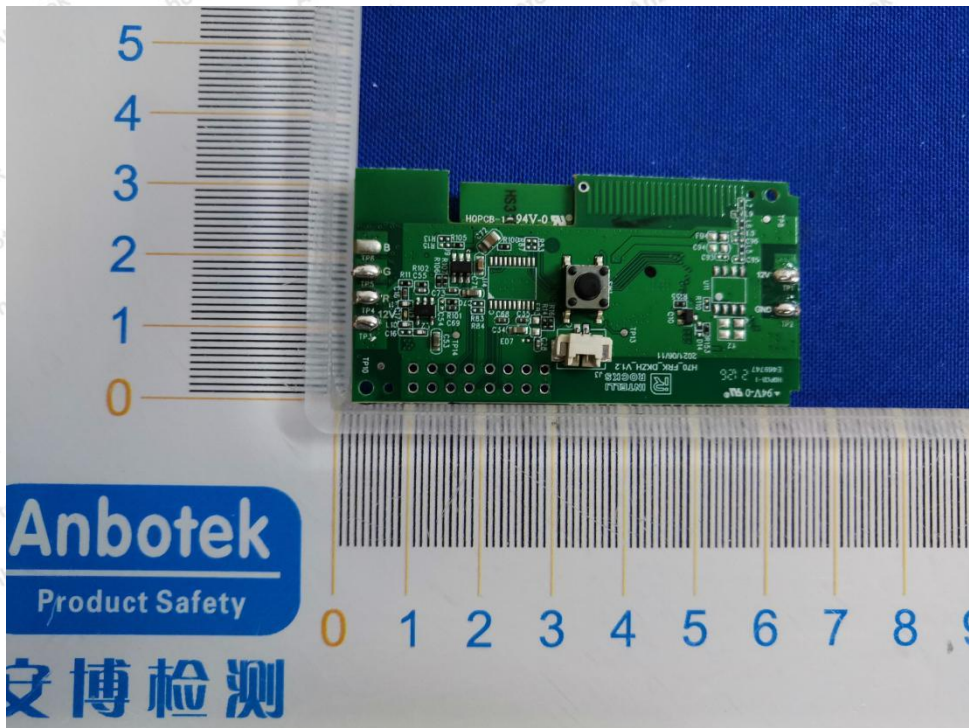

Anbotek

Product Safety

FCC ID: 2AQA6-H6061

Shenzhen Anbotek Compliance Laboratory Limited

Address: 1/F., Building D, Sogood Science and Technology Park, Sanwei Community, Hangcheng Street, Bao'an District, Shenzhen, Guangdong, China.
Tel: (86) 755-26066440 Fax: (86) 755-26014772 Email: service@anbotek.com