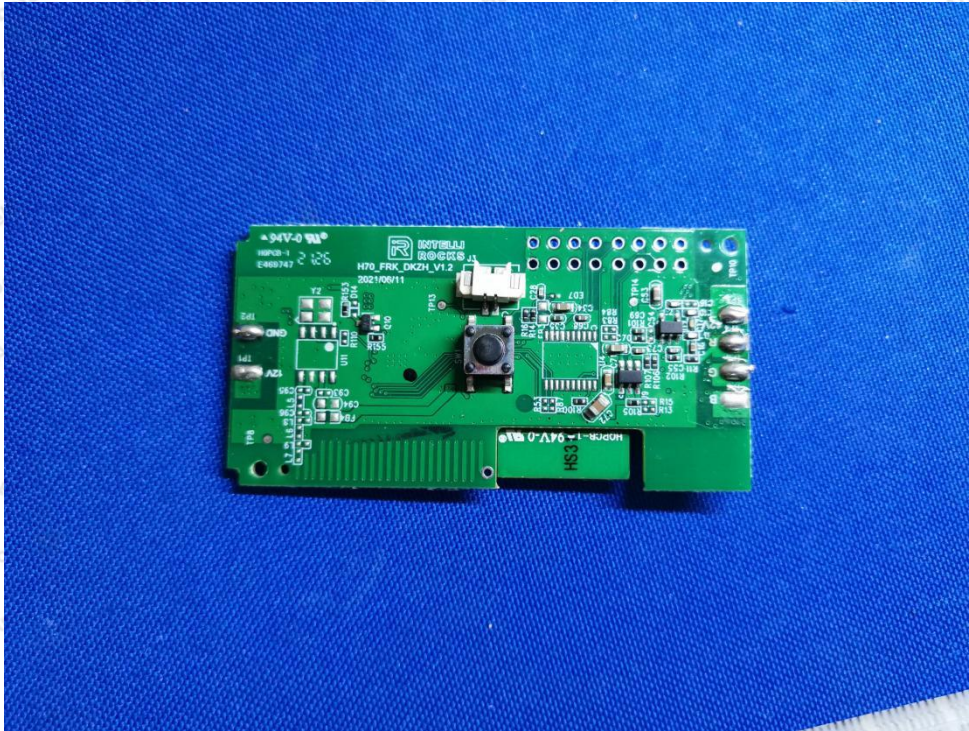

Shenzhen Anbotek Compliance Laboratory Limited

Address: 1/F., Building D, Sogood Science and Technology Park, Sanwei Community, Hangcheng Street, Bao'an District, Shenzhen, Guangdong, China.

Tel: (86) 755-26066440 Fax: (86) 755-26014772 Email: service@anbotek.com

Hotline
400-003-0500
www.anbotek.com