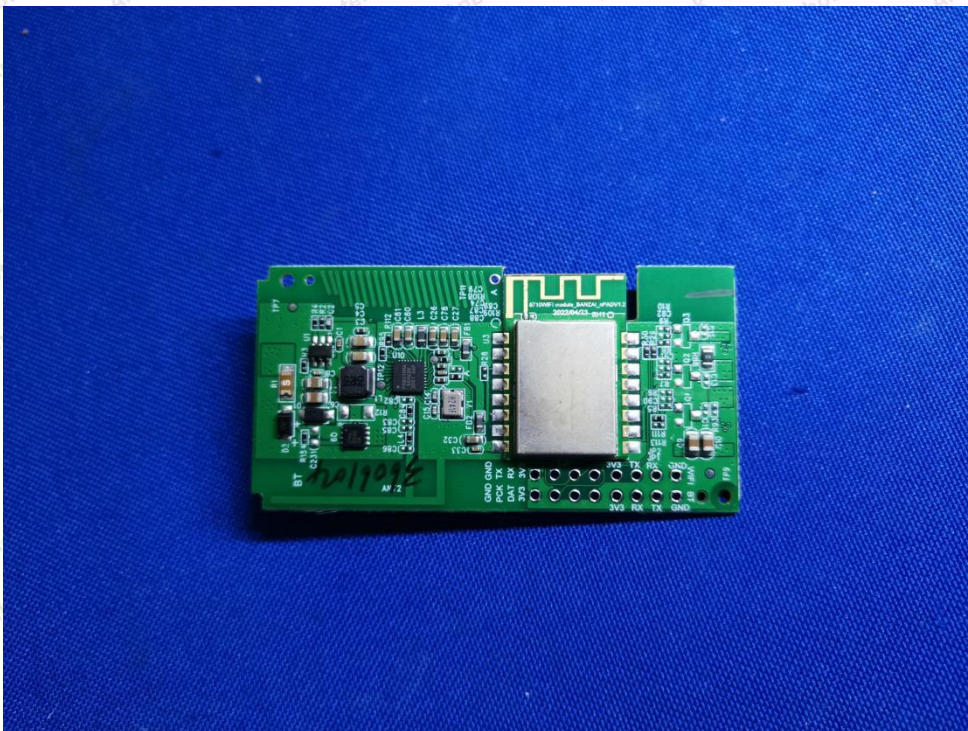

WiFi ANT

Shenzhen Anbotek Compliance Laboratory Limited

Address: 1/F., Building D, Sogood Science and Technology Park, Sanwei Community, Hangcheng Street, Bao'an District, Shenzhen, Guangdong, China.
Tel: (86) 755-26066440 Fax: (86) 755-26014772 Email: service@anbotek.com

Hotline
400-003-0500
www.anbotek.com