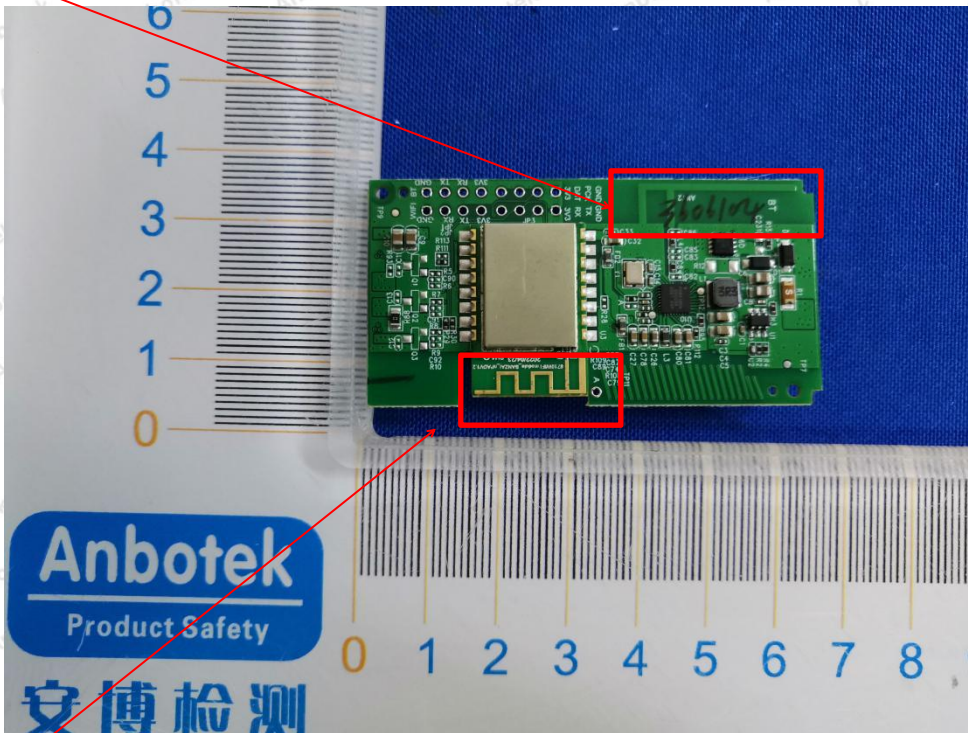

BT ANT

Shenzhen Anbotek Compliance Laboratory Limited

Address: 1/F., Building D, Sogood Science and Technology Park, Sanwei Community, Hangcheng Street, Bao'an District, Shenzhen, Guangdong, China.
Tel: (86) 755-26066440 Fax: (86) 755-26014772 Email: service@anbotek.com

Hotline
400-003-0500
www.anbotek.com