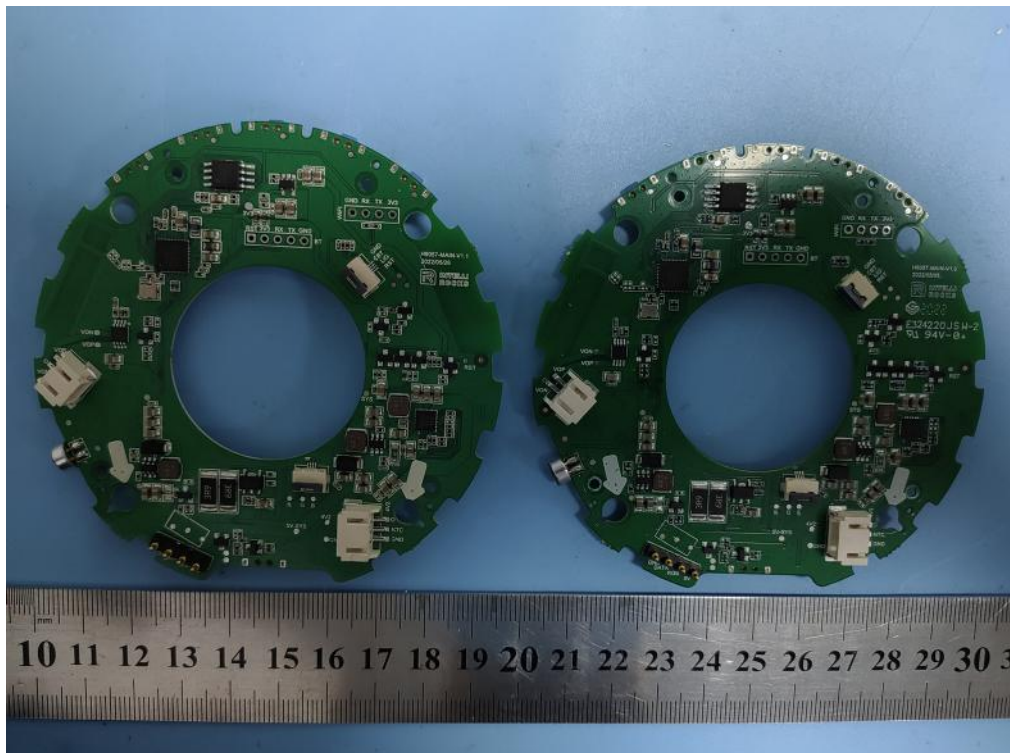

Internal photos

Lamp 1

Lamp 2

BT/BLE Antenna