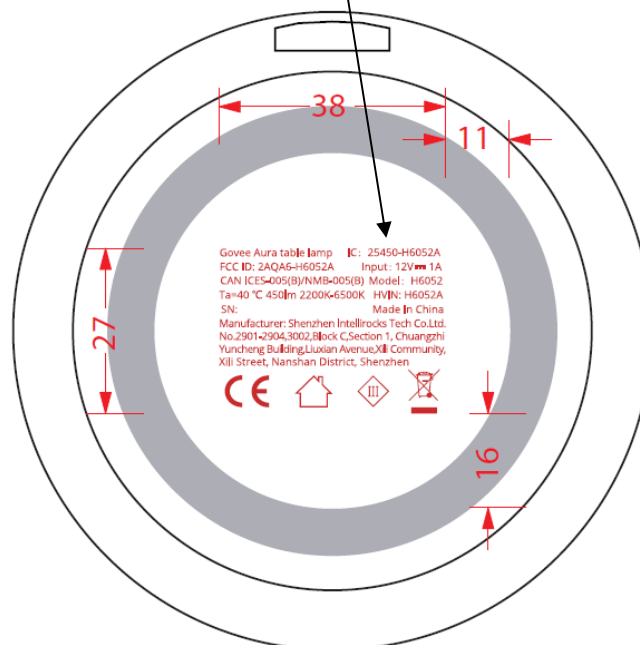

EXHIBIT A - FCC ID LABEL AND LOCATION

FCC ID Label

Govee Aura table lamp IC: 25450-H6052A
 FCC ID: 2AQA6-H6052A Input: 12V  1A
 CAN ICES-005(B)/NMB-005(B) Model: H6052
 Ta=40 °C 450lm 2200K-6500K HVIN: H6052A
 SN: Made In China
 Manufacturer: Shenzhen Intellirocks Tech Co.Ltd.
 No.2901-2904,3002,Block C,Section 1, Chuangzhi
 Yuncheng Building,Liuxian Avenue,Xili Community,
 Xili Street, Nanshan District, Shenzhen

FCC ID Label Location Information

The label shown shall be permanently affixed at a conspicuous location on the device and be readily visible to the user at the time purchase (Labeling requirements per 2.925)