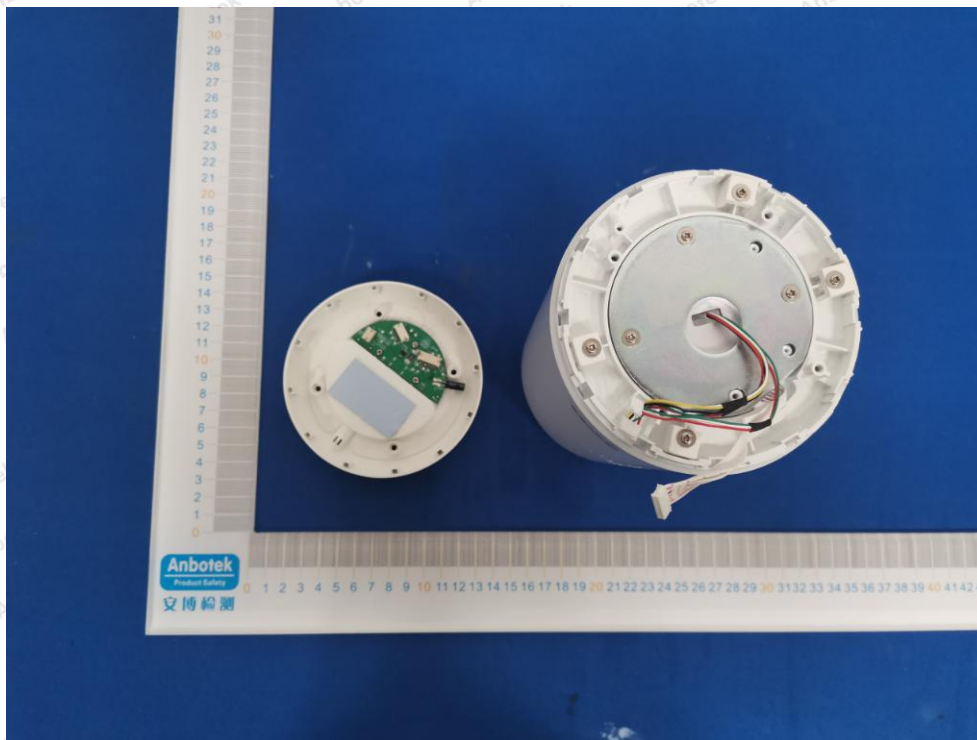

Anbotek

Product Safety

FCC ID:2AQA6-H6051

**Shenzhen Anbotek Compliance Laboratory Limited**

Address: 1/F., Building D, Sogood Science and Technology Park, Sanwei Community, Hangcheng Street, Bao'an District, Shenzhen, Guangdong, China.