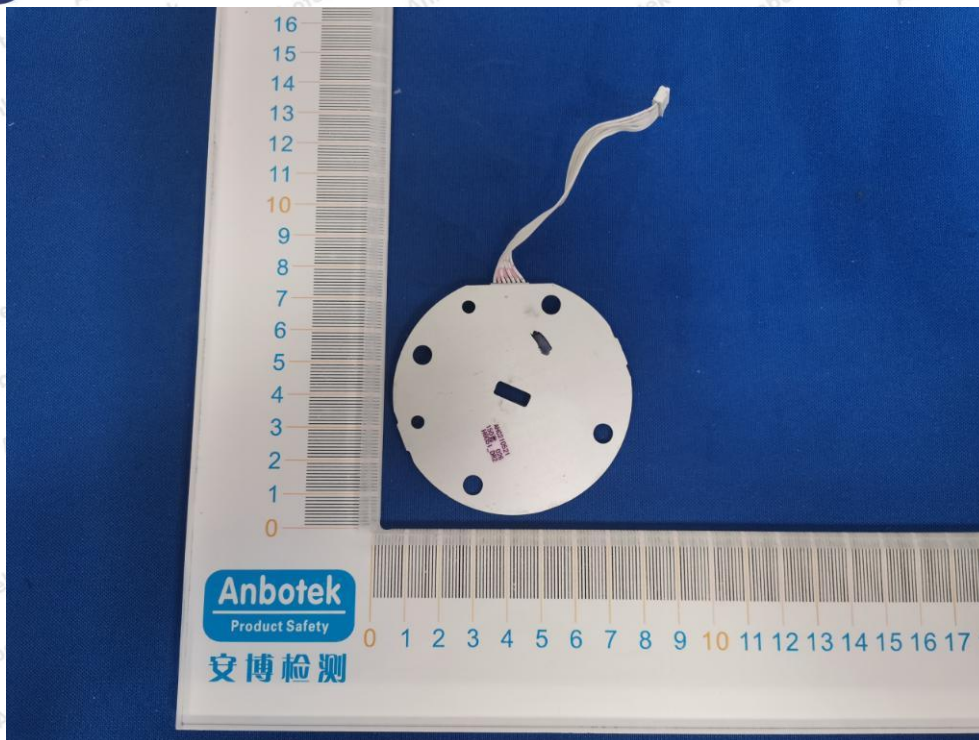

Anbotek

Product Safety

Shenzhen Anbotek Compliance Laboratory Limited

Address: 1/F., Building D, Sogood Science and Technology Park, Sanwei Community, Hangcheng Street, Bao'an District, Shenzhen, Guangdong, China.

Tel: (86) 755-26066440 Fax: (86) 755-26014772 Email: service@anbotek.com

Hotline
400-003-0500
www.anbotek.com