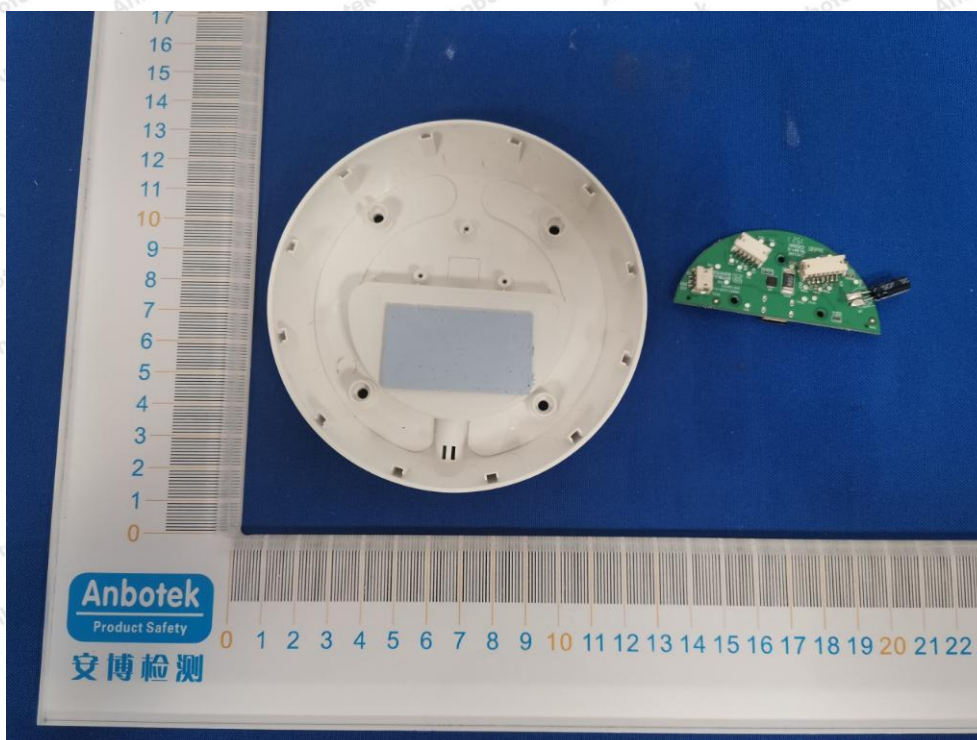

Anbotek

Product Safety

FCC ID:2AQA6-H6051

**Shenzhen Anbotek Compliance Laboratory Limited**

Address: 1/F., Building D, Sogood Science and Technology Park, Sanwei Community, Hangcheng Street, Bao'an District, Shenzhen, Guangdong, China.