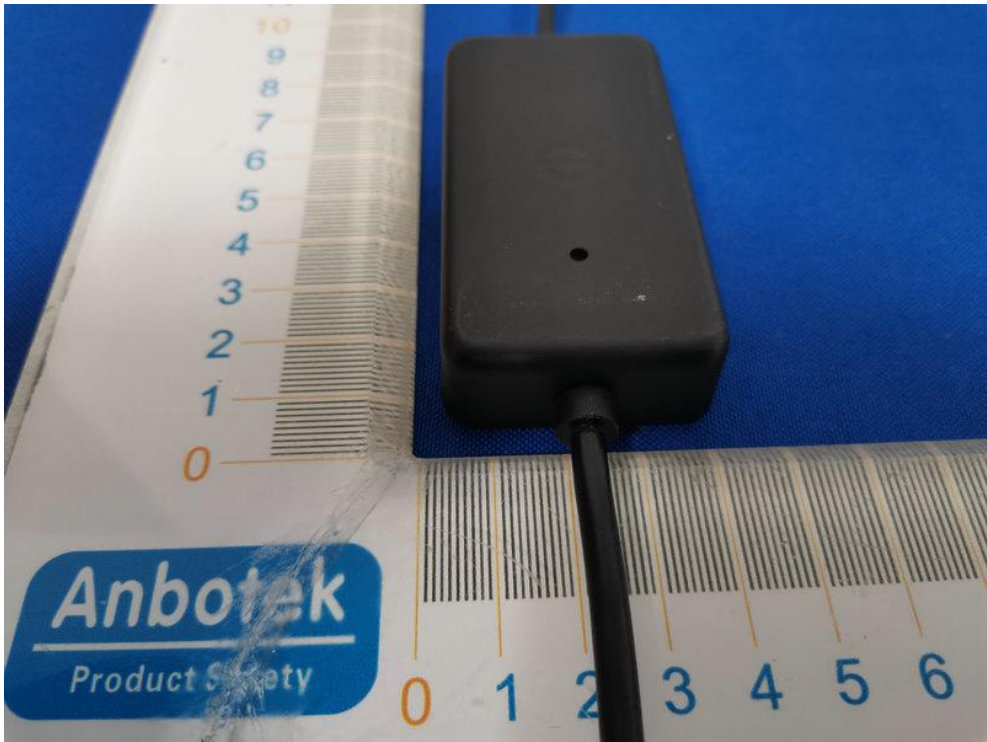

IC: 25450-H6050
FCC ID: 2AQA6-H6050

Govee Glow table lamp FCC ID: 2AQA6-H6050
Input: 12V==1A Model: H6050 Made in China
Manufacturer: Shenzhen Intellirocks Tech.Co.,Ltd.
No. 2901-2904, 3002, Block C, Section 1, Chuangzhi
Yuncheng Building, Liuxian Avenue,Xili Community,
Xili Street, Nanshan District, Shenzhen
SN:SYA605