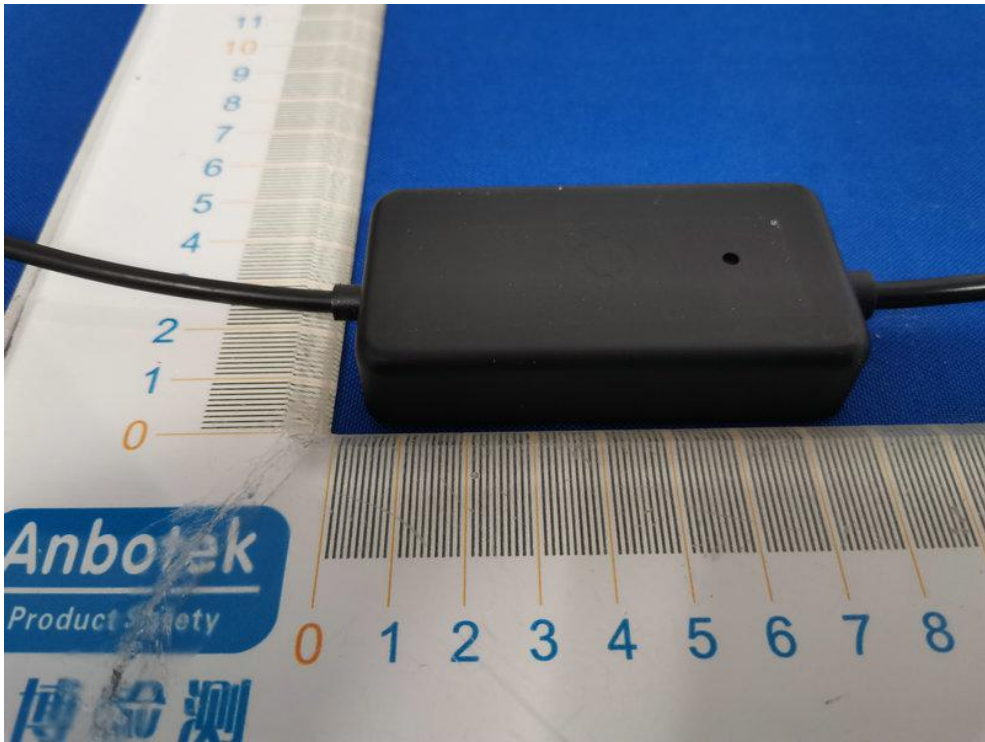

IC: 25450-H6050
FCC ID: 2AQA6-H6050

Govee Glow table lamp FCC ID: 2AQA6-H6050
Input: 12V==1A Model: H6050 Made in China
Manufacturer: Shenzhen Intellirocks Tech.Co.,Ltd.
No. 2901-2904, 3002, Block C, Section 1, Chuangzhi
Yuncheng Building, Liuxian Avenue,Xili Community,
Xili Street, Nanshan District, Shenzhen
SN:SYA605