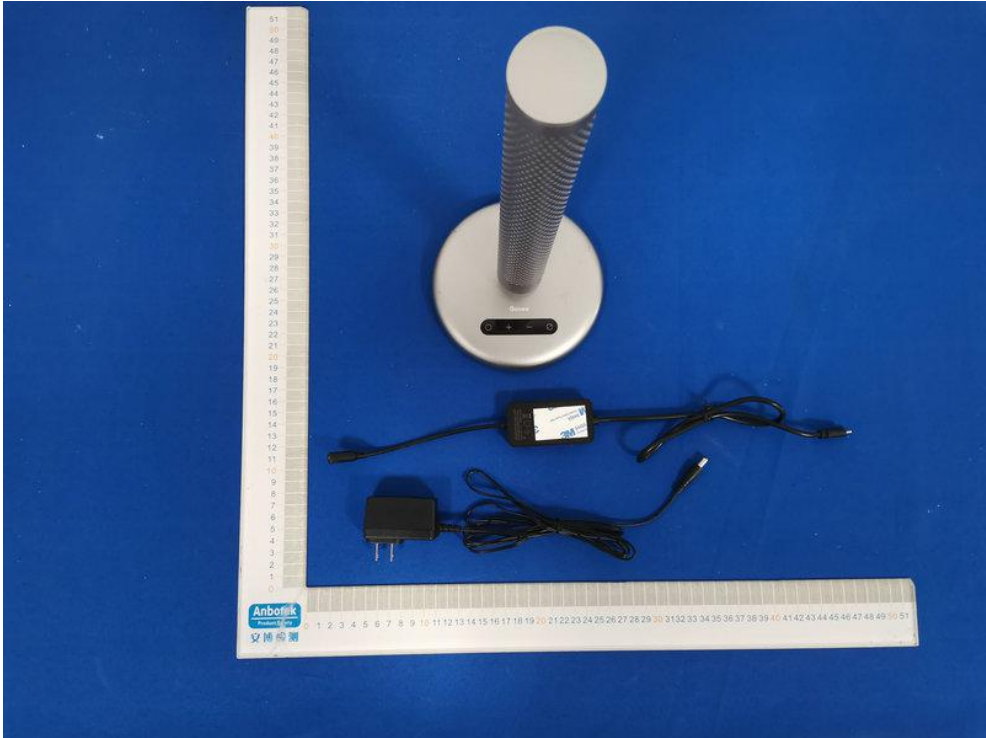

IC: 25450-H6050
FCC ID: 2AQA6-H6050

Govee Glow table lamp FCC ID: 2AQA6-H6050
Input: 12V==1A Model: H6050 Made in China
Manufacturer: Shenzhen Intellirocks Tech.Co.,Ltd.
No. 2901-2904, 3002, Block C, Section 1, Chuangzhi
Yuncheng Building, Liuxian Avenue,Xili Community,
Xili Street, Nanshan District, Shenzhen
SN:SYA605