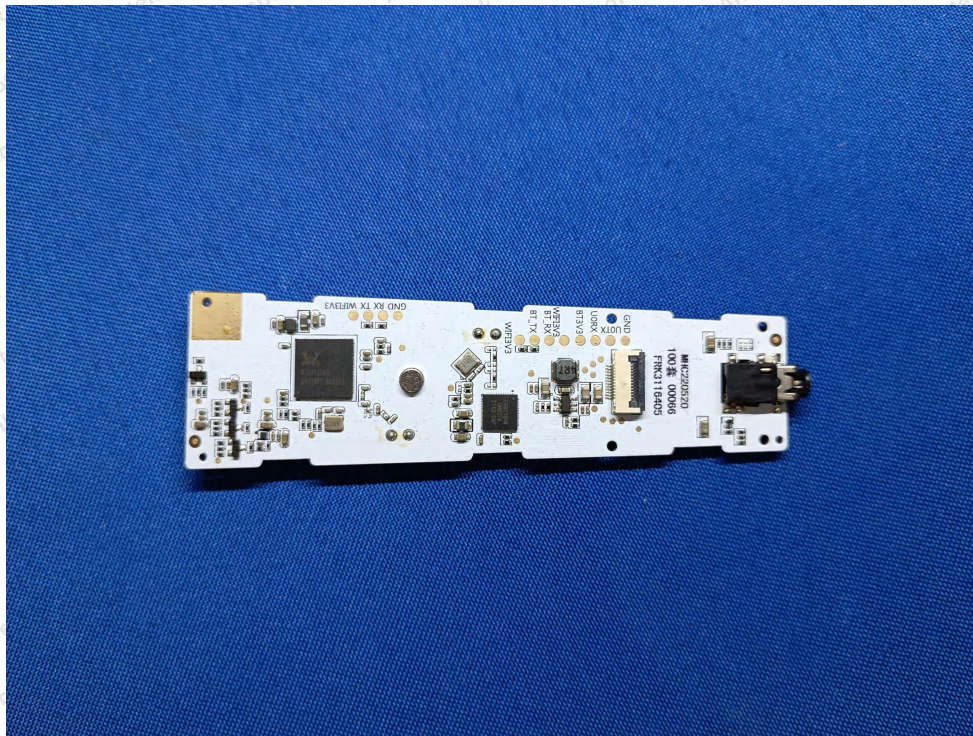

Anbotek

Product Safety

Shenzhen Anbotek Compliance Laboratory Limited

Address: 1/F., Building D, Sogood Science and Technology Park, Sanwei Community, Hangcheng Street, Bao'an District, Shenzhen, Guangdong, China.
Tel: (86) 0755-26066440 Fax: (86) 0755-26014772 Email: service@anbotek.com

Hotline
400-003-0500
www.anbotek.com.cn