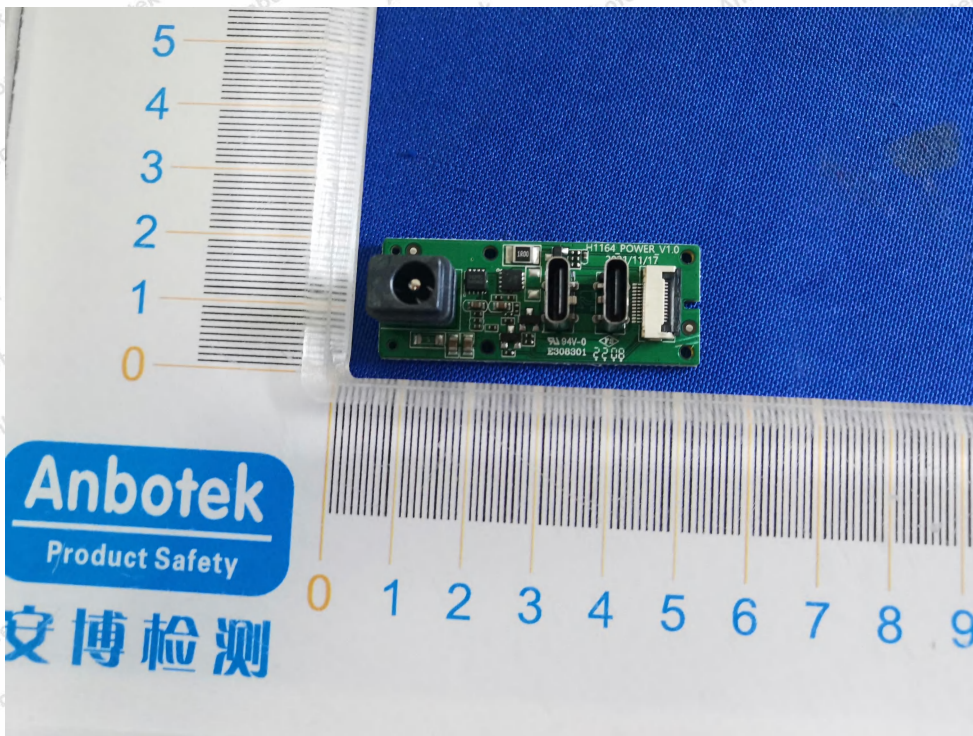

Anbotek

Product Safety

Shenzhen Anbotek Compliance Laboratory Limited

Address: 1/F., Building D, Sogood Science and Technology Park, Sanwei Community, Hangcheng Street, Bao'an District, Shenzhen, Guangdong, China.
Tel: (86) 0755-26066440 Fax: (86) 0755-26014772 Email: service@anbotek.com

Hotline
400-003-0500
www.anbotek.com.cn