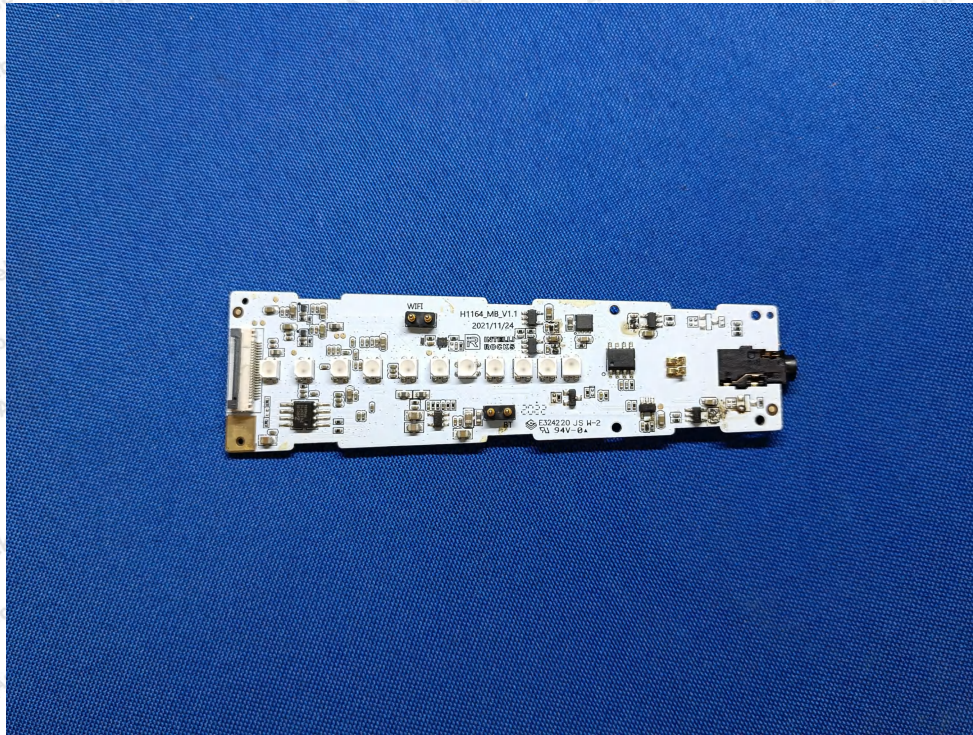

Anbotek

Product Safety

Shenzhen Anbotek Compliance Laboratory Limited

Address: 1/F., Building D, Sogood Science and Technology Park, Sanwei Community, Hangcheng Street, Bao'an District, Shenzhen, Guangdong, China.
Tel: (86) 0755-26066440 Fax: (86) 0755-26014772 Email: service@anbotek.com

Hotline
400-003-0500
www.anbotek.com.cn