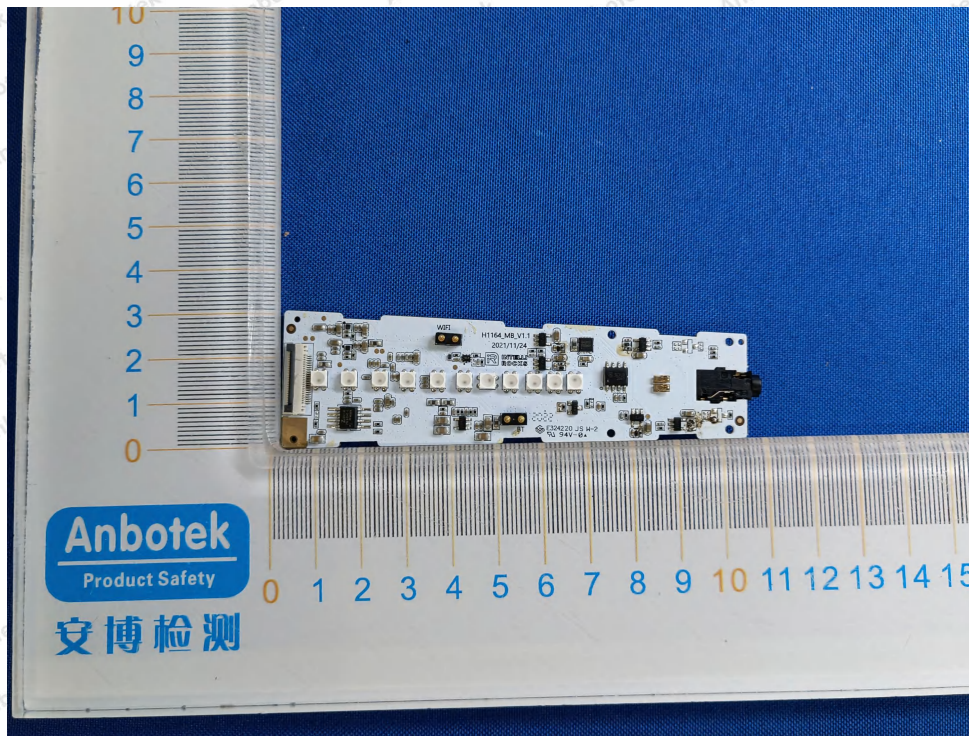

Shenzhen Anbotek Compliance Laboratory Limited

Address: 1/F., Building D, Sogood Science and Technology Park, Sanwei Community, Hangcheng Street, Bao'an District, Shenzhen, Guangdong, China.
Tel: (86) 0755-26066440 Fax: (86) 0755-26014772 Email: service@anbotek.com

Hotline
400-003-0500
www.anbotek.com.cn