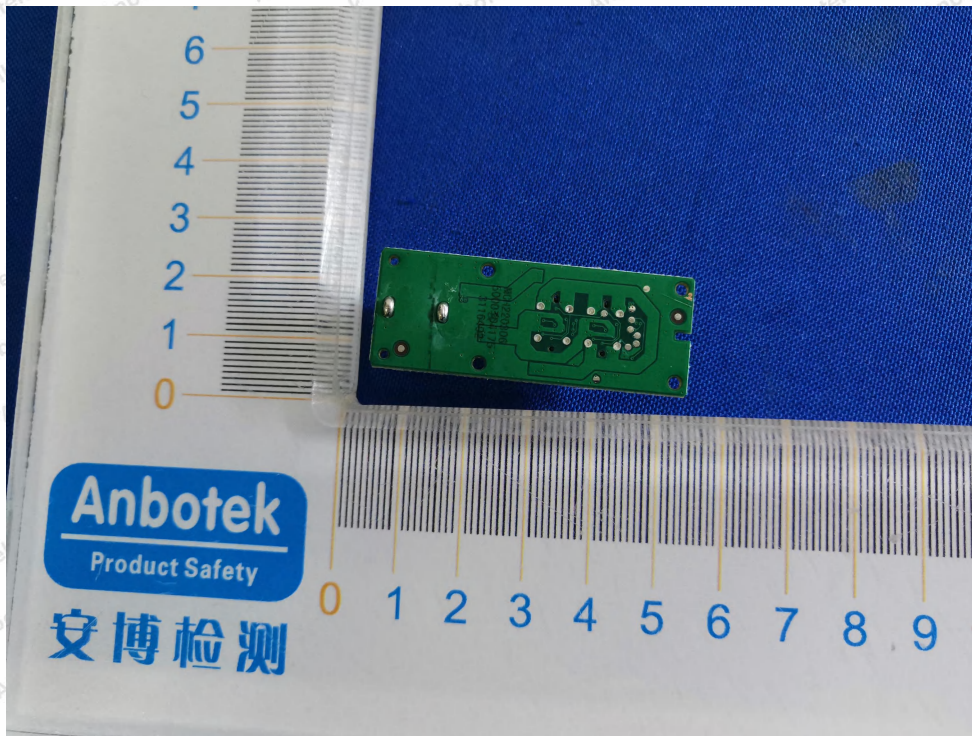

Anbotek

Product Safety

Shenzhen Anbotek Compliance Laboratory Limited

Address: 1/F., Building D, Sogood Science and Technology Park, Sanwei Community, Hangcheng Street, Bao'an District, Shenzhen, Guangdong, China.
Tel: (86) 0755-26066440 Fax: (86) 0755-26014772 Email: service@anbotek.com

Hotline
400-003-0500
www.anbotek.com.cn