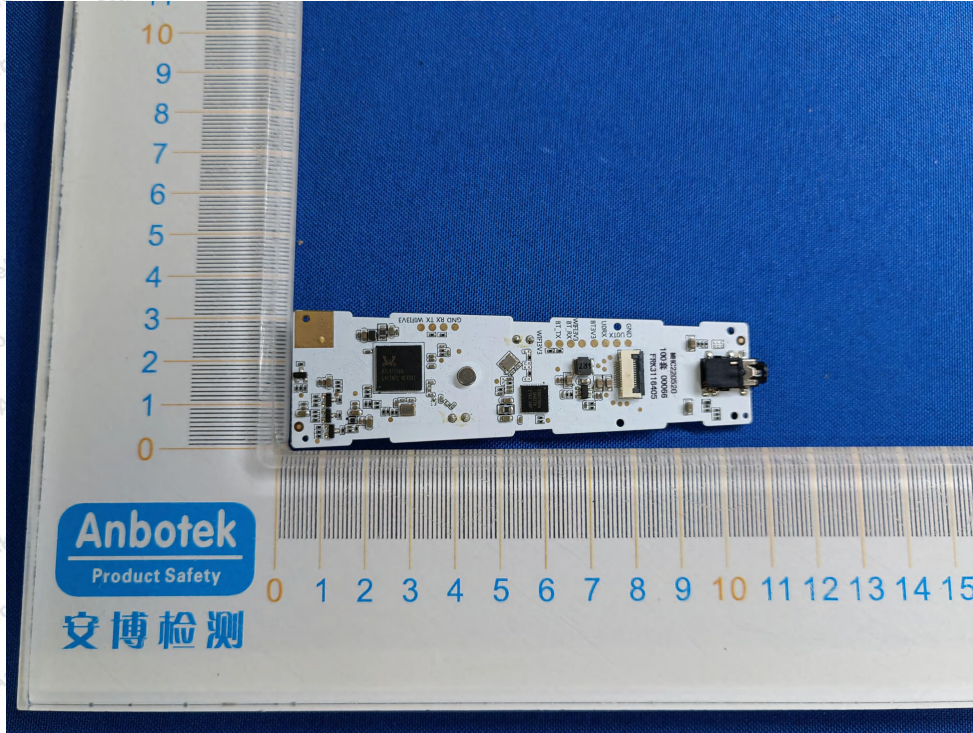

Anbotek

Product Safety

Shenzhen Anbotek Compliance Laboratory Limited

Address: 1/F., Building D, Sogood Science and Technology Park, Sanwei Community, Hangcheng Street, Bao'an District, Shenzhen, Guangdong, China.
Tel: (86) 0755-26066440 Fax: (86) 0755-26014772 Email: service@anbotek.com

Hotline
400-003-0500
www.anbotek.com.cn