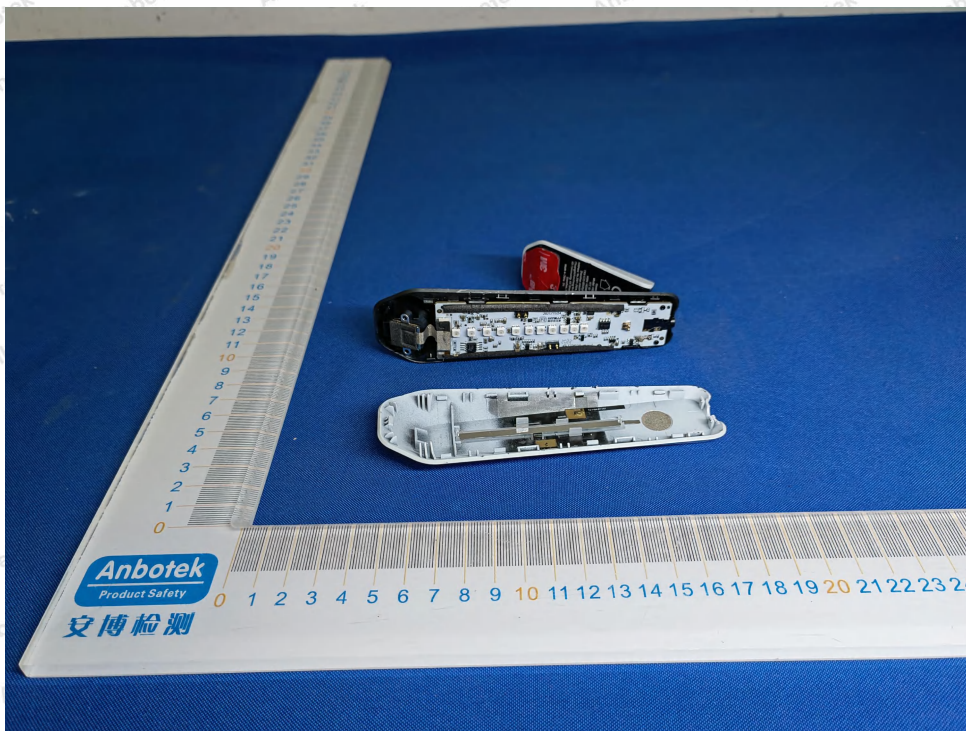

Internal Photograph

Shenzhen Anbotek Compliance Laboratory Limited

Address: 1/F., Building D, Sogood Science and Technology Park, Sanwei Community, Hangcheng Street, Bao'an District, Shenzhen, Guangdong, China.
Tel: (86) 0755-26066440 Fax: (86) 0755-26014772 Email: service@anbotek.com