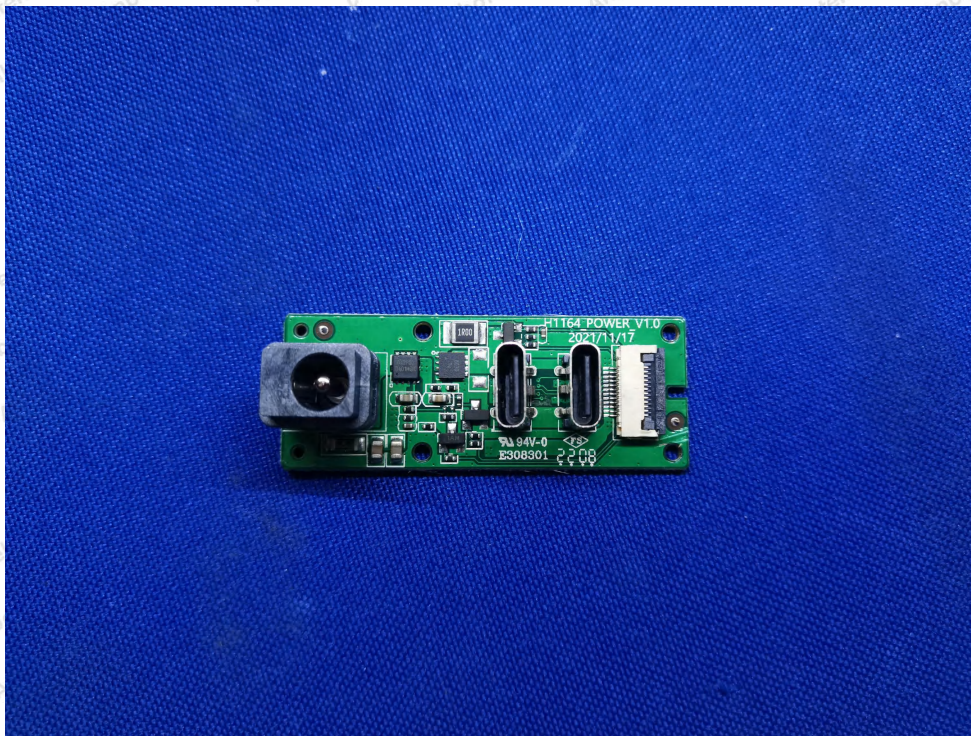

Anbotek

Product Safety

Shenzhen Anbotek Compliance Laboratory Limited

Address: 1/F., Building D, Sogood Science and Technology Park, Sanwei Community, Hangcheng Street, Bao'an District, Shenzhen, Guangdong, China.
Tel: (86) 0755-26066440 Fax: (86) 0755-26014772 Email: service@anbotek.com

Hotline
400-003-0500
www.anbotek.com.cn