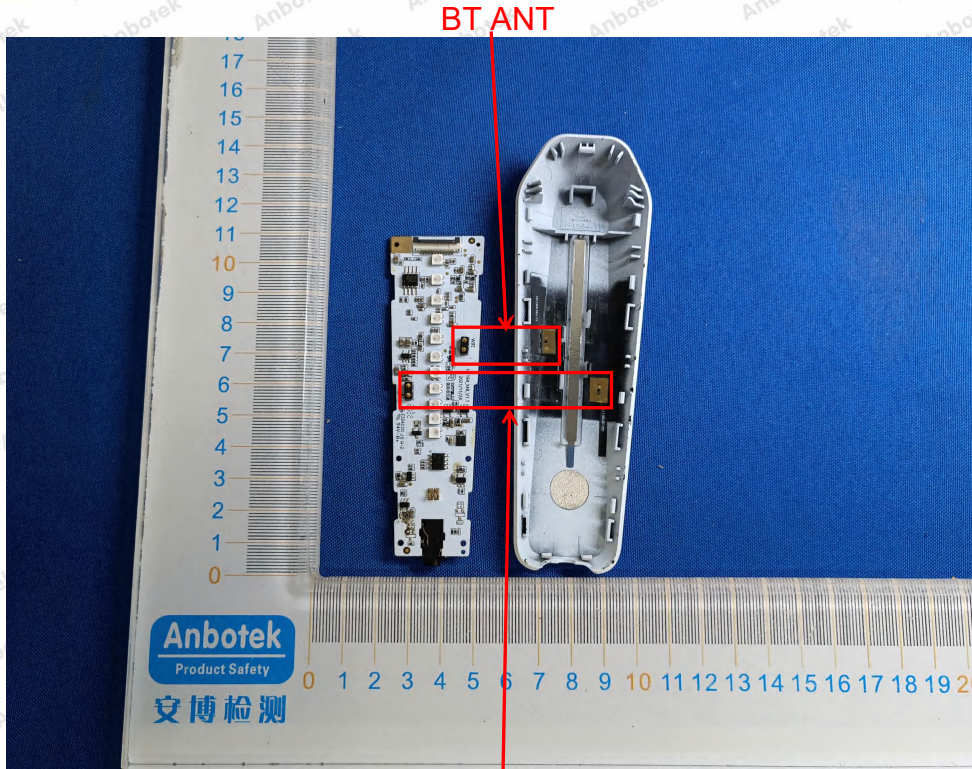

Shenzhen Anbotek Compliance Laboratory Limited

Address: 1/F., Building D, Sogood Science and Technology Park, Sanwei Community, Hangcheng Street, Bao'an District, Shenzhen, Guangdong, China.
Tel: (86) 0755-26066440 Fax: (86) 0755-26014772 Email: service@anbotek.com

Hotline
400-003-0500
www.anbotek.com.cn