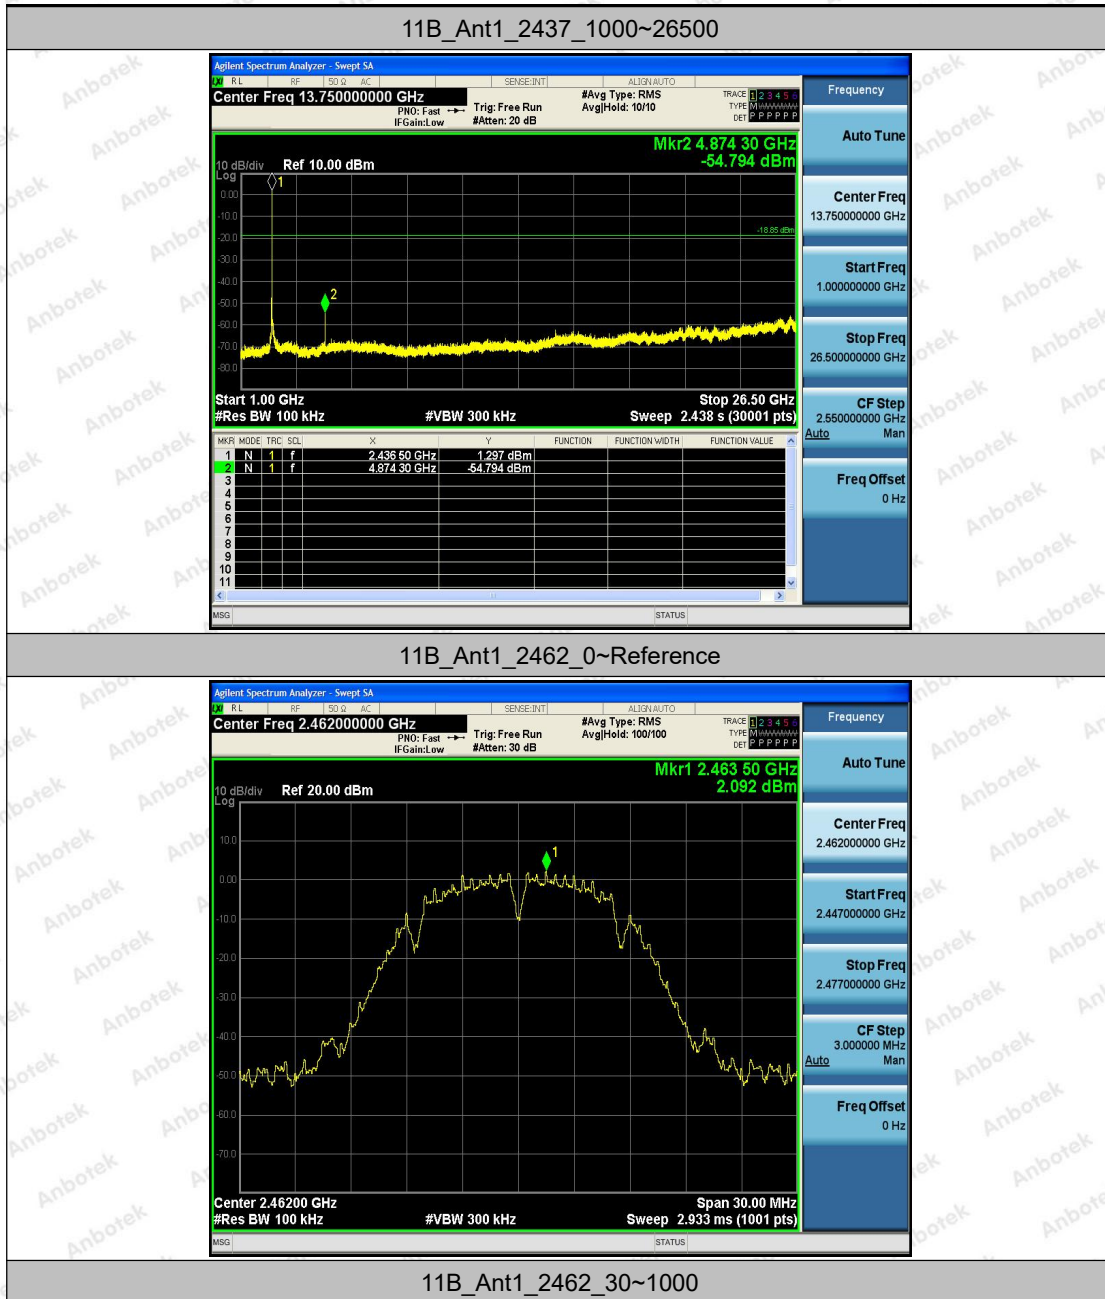

Shenzhen Anbotek Compliance Laboratory Limited

Address: 1/F., Building D, Sogood Science and Technology Park, Sanwei Community, Hangcheng Street, Bao'an District, Shenzhen, Guangdong, China.

Tel: (86) 755-26066440 Fax: (86) 755-26014772 Email: service@anbotek.com

Hotline
400-003-0500
www.anbotek.com