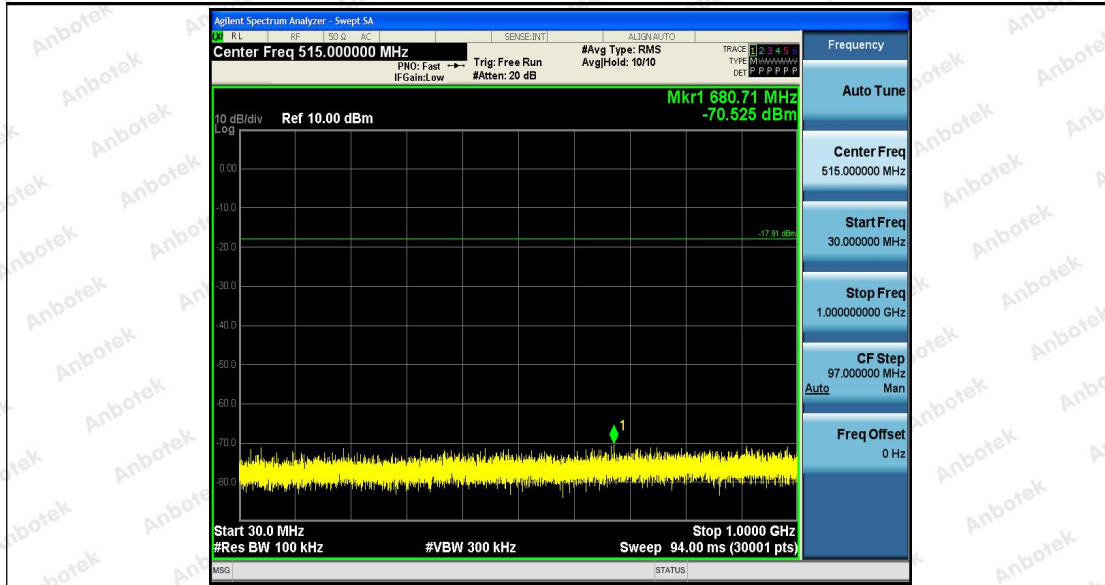

11B_Ant1_2462_1000~26500