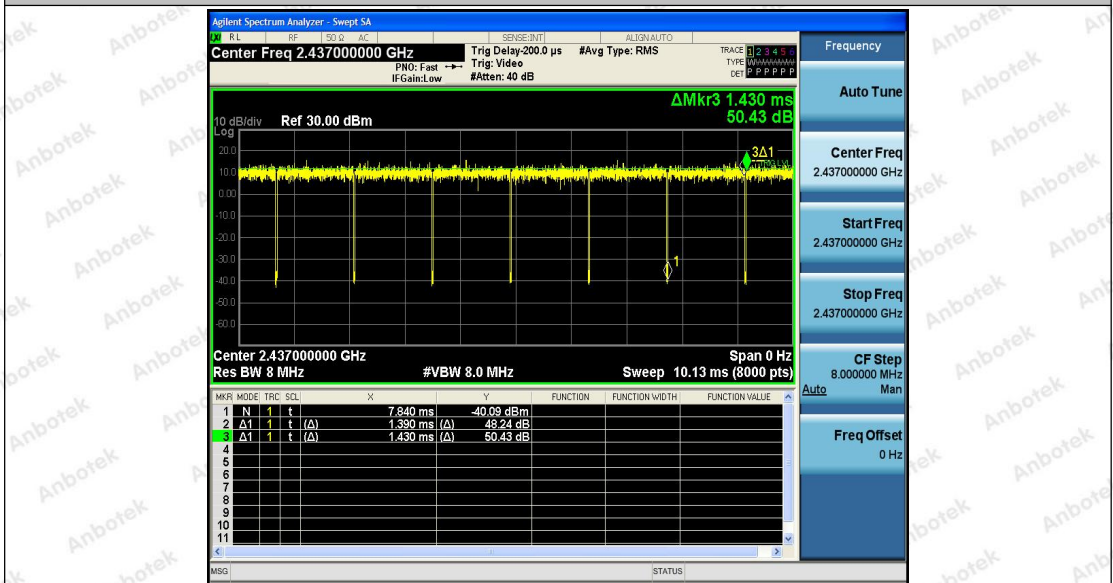

Test Graphs

11G_Ant1_2412

11G_Ant1_2437

Shenzhen Anbotek Compliance Laboratory Limited

Address: 1/F., Building D, Sogood Science and Technology Park, Sanwei Community, Hangcheng Street, Bao'an District, Shenzhen, Guangdong, China.
 Tel: (86) 755-26066440 Fax: (86) 755-26014772 Email: service@anbotek.com