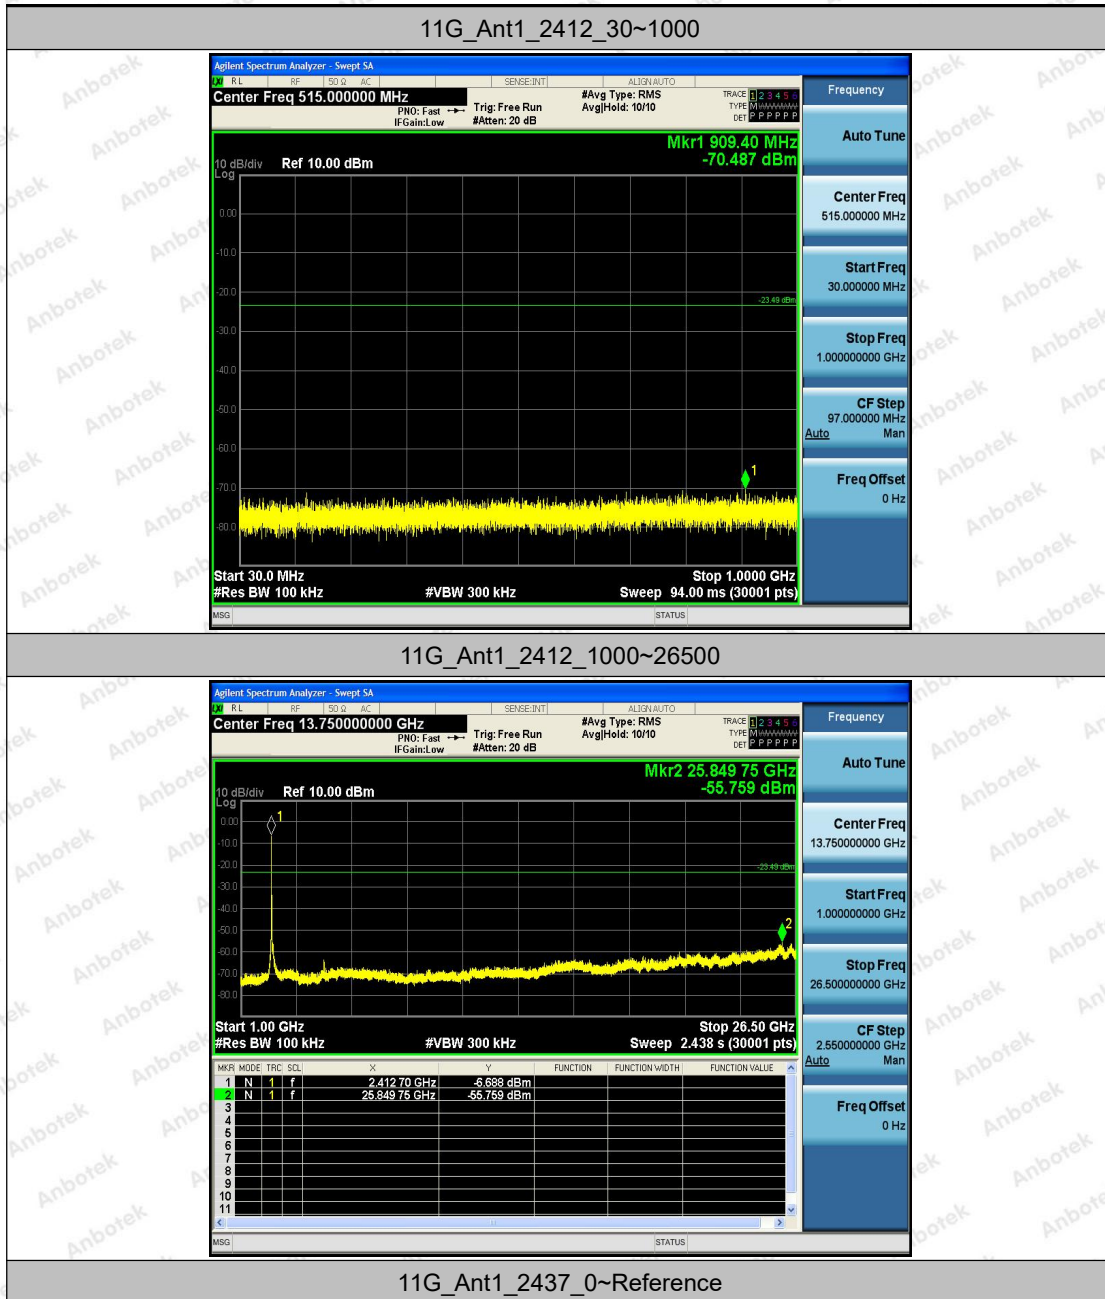

Shenzhen Anbotek Compliance Laboratory Limited

Address: 1/F., Building D, Sogood Science and Technology Park, Sanwei Community, Hangcheng Street, Bao'an District, Shenzhen, Guangdong, China.

Tel: (86) 755-26066440 Fax: (86) 755-26014772 Email: service@anbotek.com

Hotline
400-003-0500
www.anbotek.com