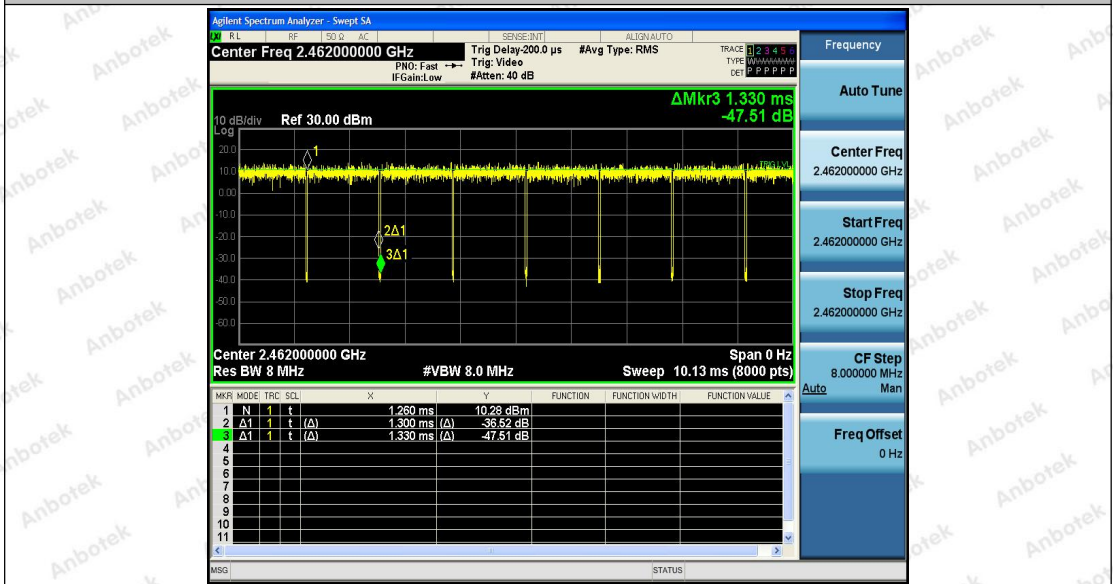

11N20_Ant1_2462