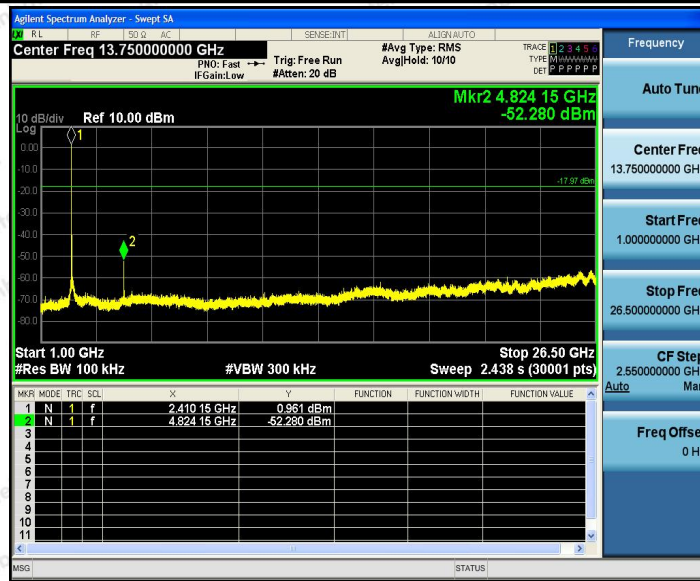

11B_Ant1_2437_0~Reference