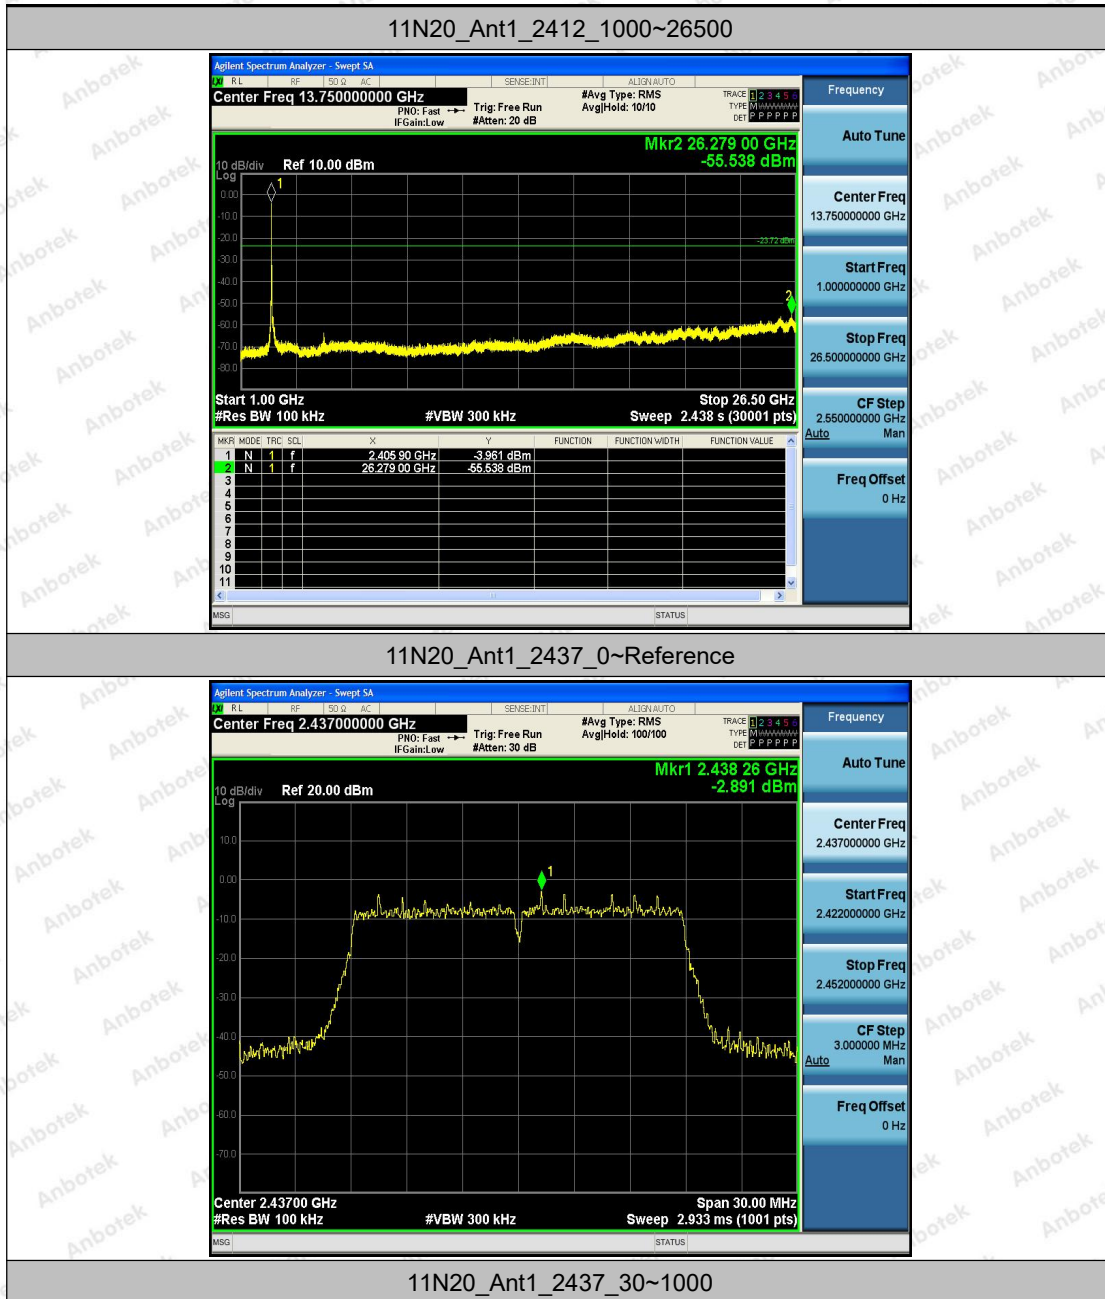

Shenzhen Anbotek Compliance Laboratory Limited

Address: 1/F., Building D, Sogood Science and Technology Park, Sanwei Community, Hangcheng Street, Bao'an District, Shenzhen, Guangdong, China.
Tel: (86) 755-26066440 Fax: (86) 755-26014772 Email: service@anbotek.com

Hotline
400-003-0500
www.anbotek.com