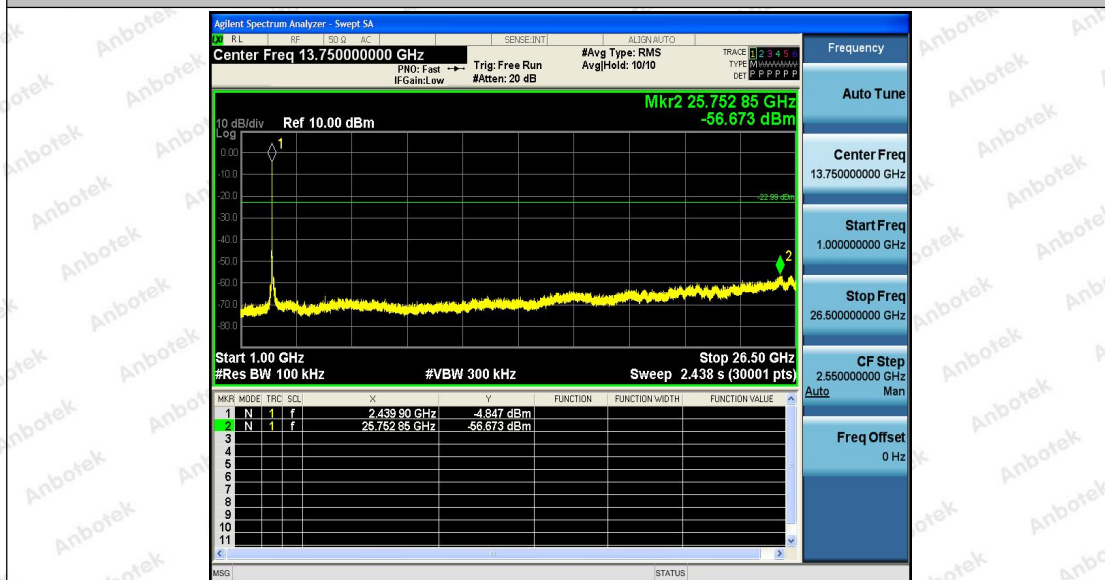

Shenzhen Anbotek Compliance Laboratory Limited

Address: 1/F., Building D, Sogood Science and Technology Park, Sanwei Community, Hangcheng Street, Bao'an District, Shenzhen, Guangdong, China.

Tel: (86) 755-26066440 Fax: (86) 755-26014772 Email: service@anbotek.com

Hotline
400-003-0500
www.anbotek.com