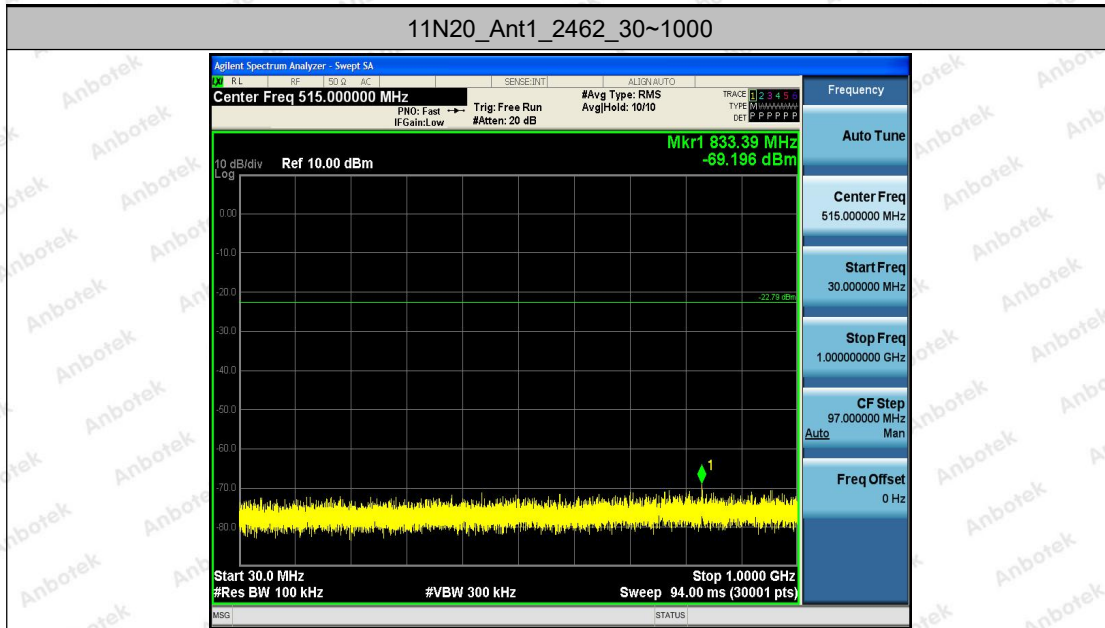

Shenzhen Anbotek Compliance Laboratory Limited

Address: 1/F., Building D, Sogood Science and Technology Park, Sanwei Community, Hangcheng Street, Bao'an District, Shenzhen, Guangdong, China.

Tel: (86) 755-26066440 Fax: (86) 755-26014772 Email: service@anbotek.com

Hotline
400-003-0500
www.anbotek.com