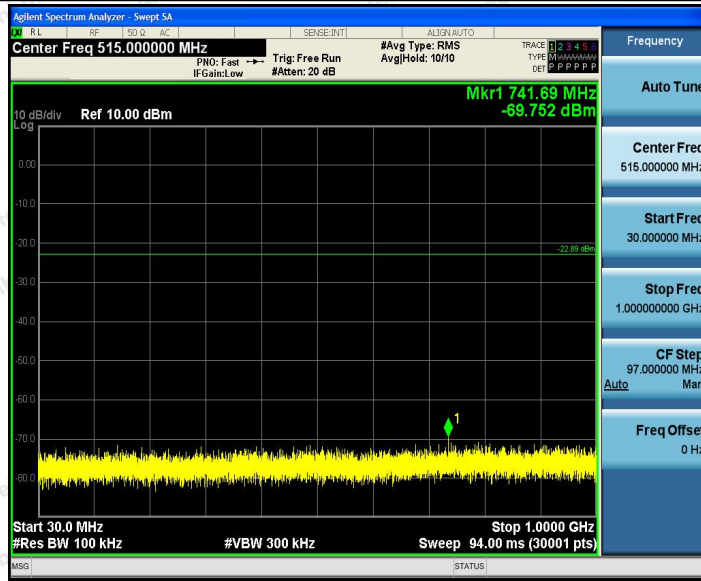

11N20_Ant1_2437_1000~26500