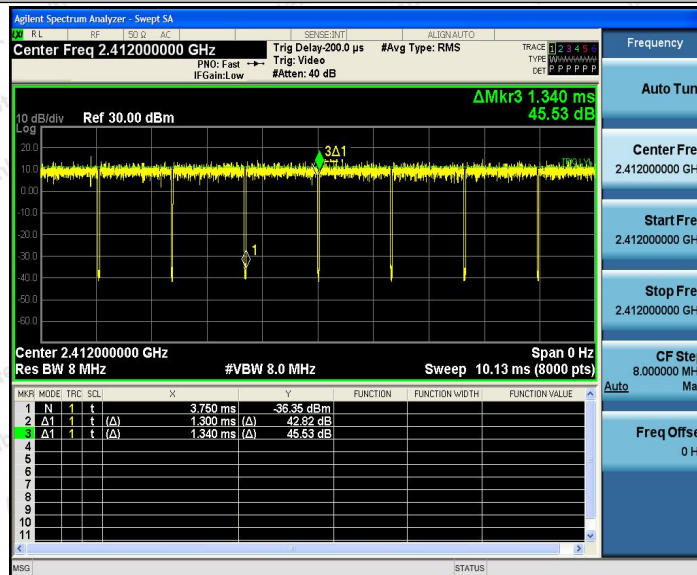

11N20_Ant1_2412

Shenzhen Anbotek Compliance Laboratory Limited

Address: 1/F., Building D, Sogood Science and Technology Park, Sanwei Community, Hangcheng Street, Bao'an District, Shenzhen, Guangdong, China.

Tel: (86) 755-26066440 Fax: (86) 755-26014772 Email: service@anbotek.com

Hotline
400-003-0500
www.anbotek.com