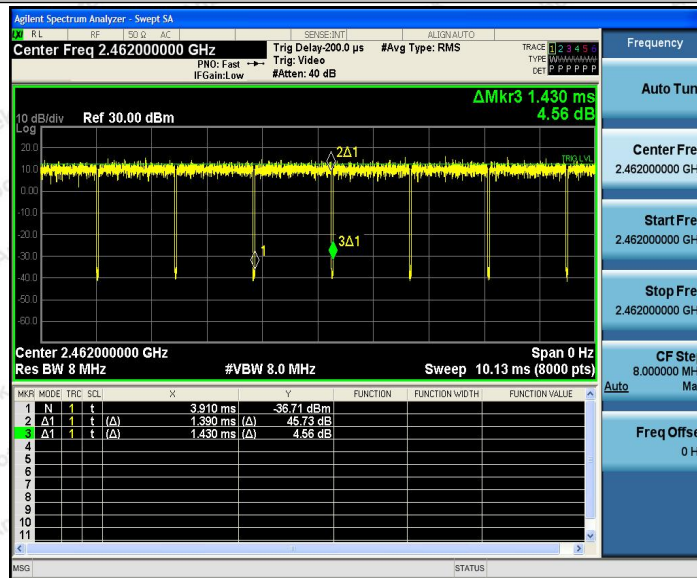

11G_Ant1_2462