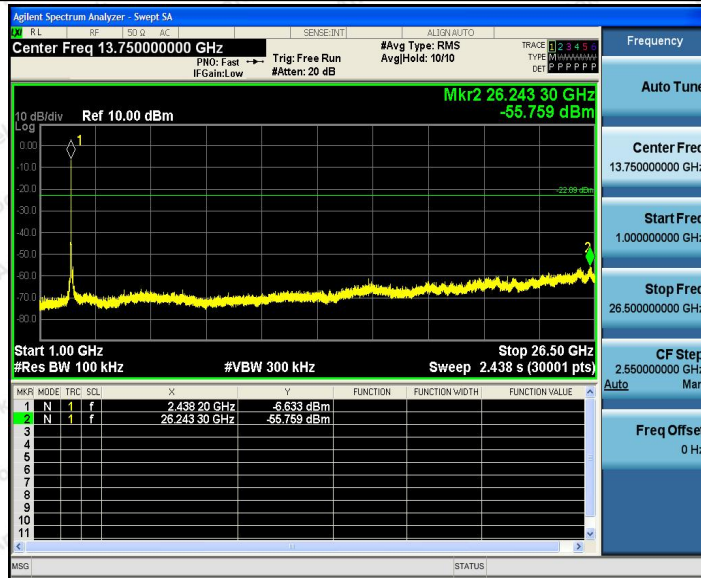

11N20_Ant1_2462_0~Reference