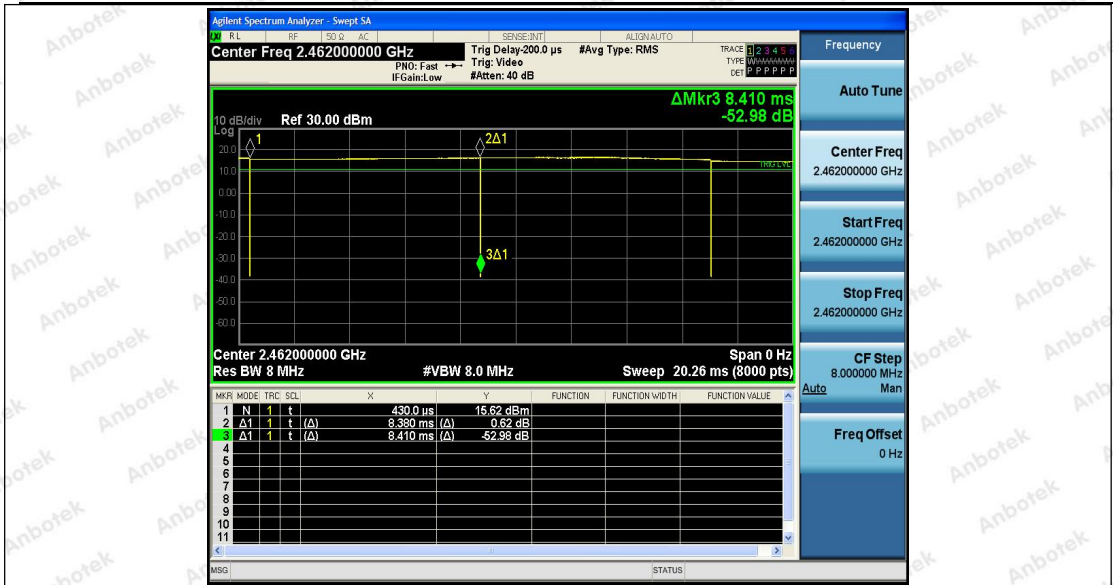

Shenzhen Anbotek Compliance Laboratory Limited

Address: 1/F., Building D, Sogood Science and Technology Park, Sanwei Community, Hangcheng Street, Bao'an District, Shenzhen, Guangdong, China.
Tel: (86) 755-26066440 Fax: (86) 755-26014772 Email: service@anbotek.com

Hotline
400-003-0500
www.anbotek.com