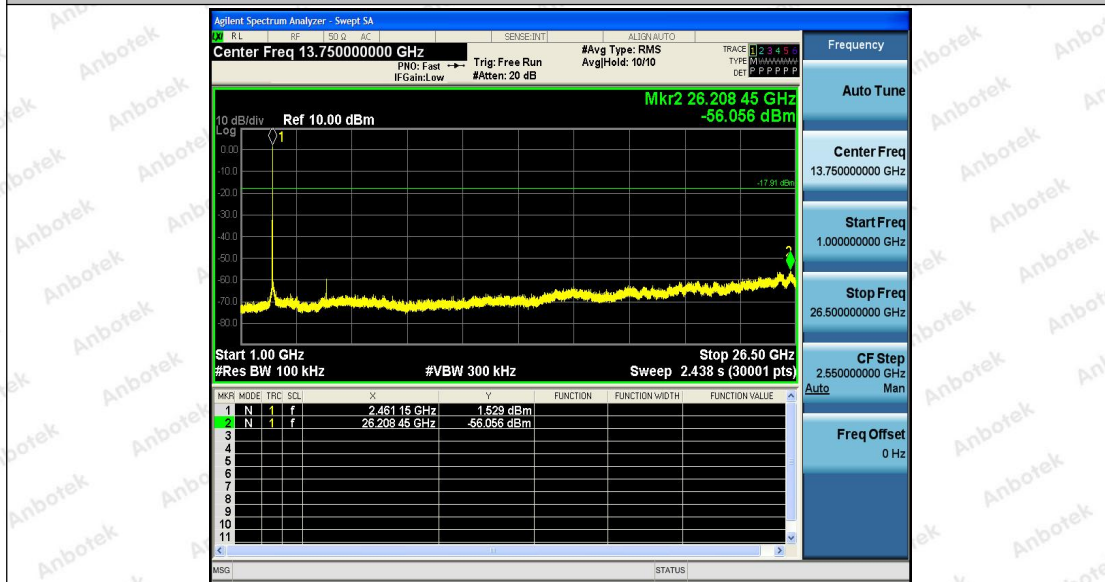

11G_Ant1_2412_0~Reference