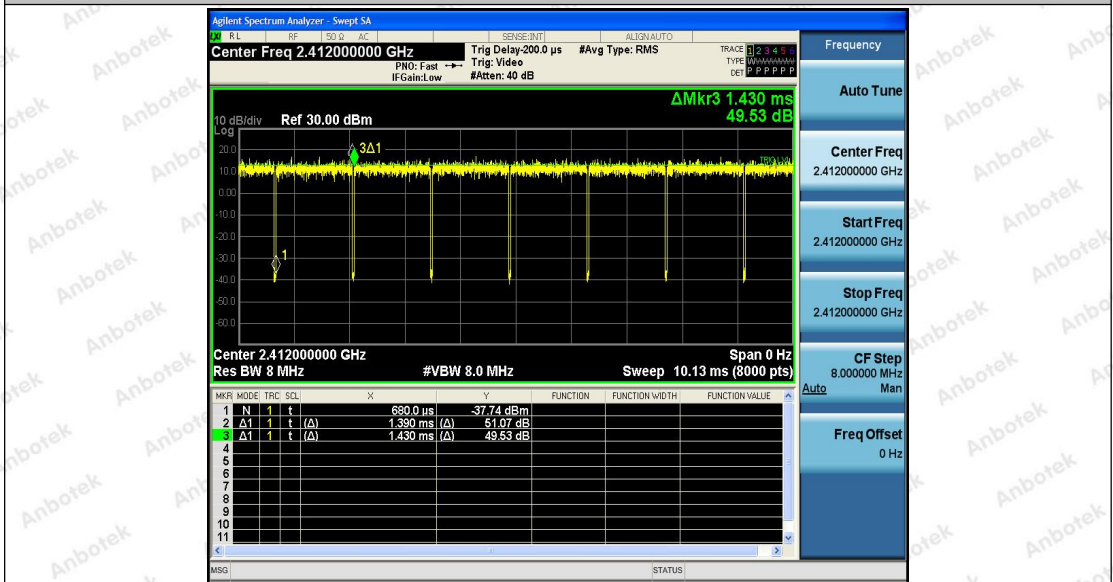

11G_Ant1_2412