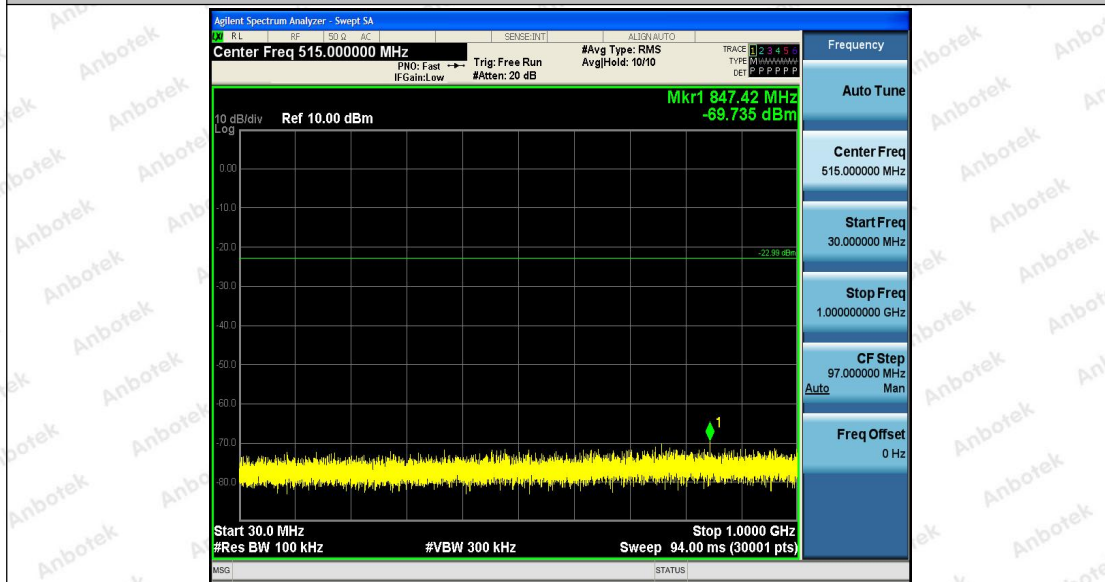

11G_Ant1_2437_1000~26500