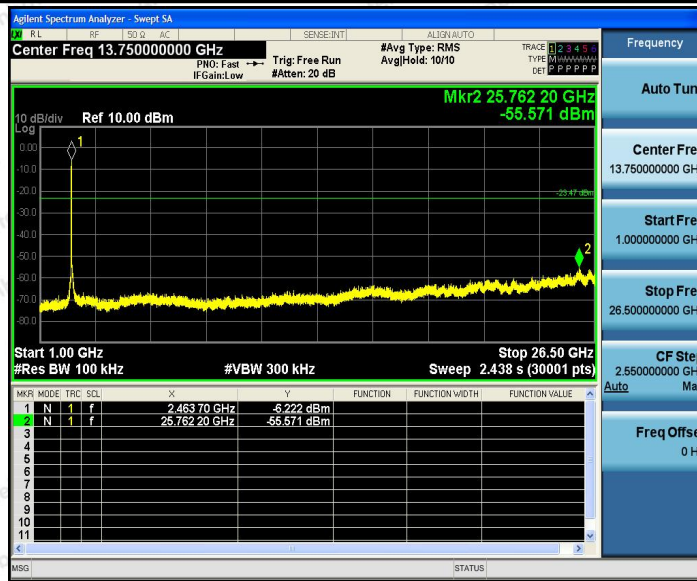

11N20_Ant1_2412_0~Reference