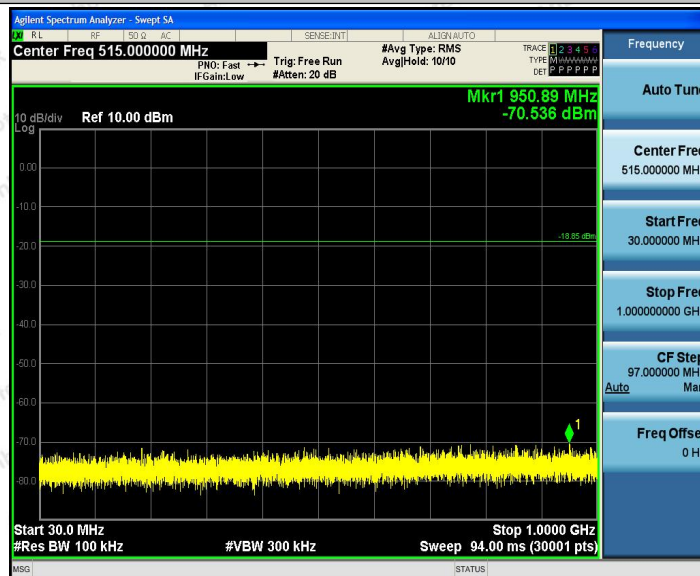

Shenzhen Anbotek Compliance Laboratory Limited

Address: 1/F., Building D, Sogood Science and Technology Park, Sanwei Community, Hangcheng Street, Bao'an District, Shenzhen, Guangdong, China.

Tel: (86) 755-26066440 Fax: (86) 755-26014772 Email: service@anbotek.com

Hotline
400-003-0500
www.anbotek.com