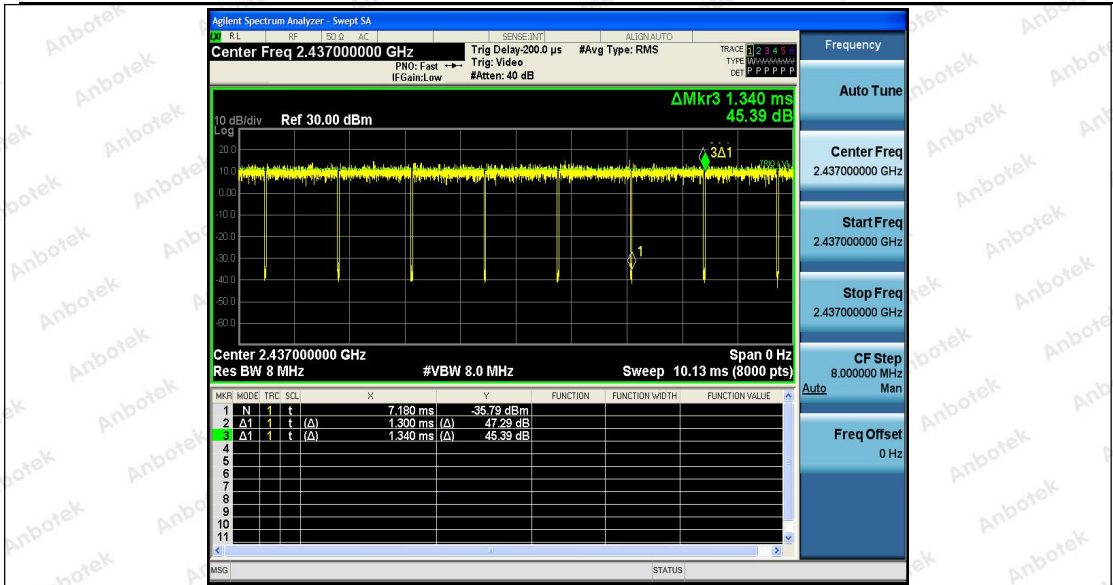

11N20_Ant1_2437