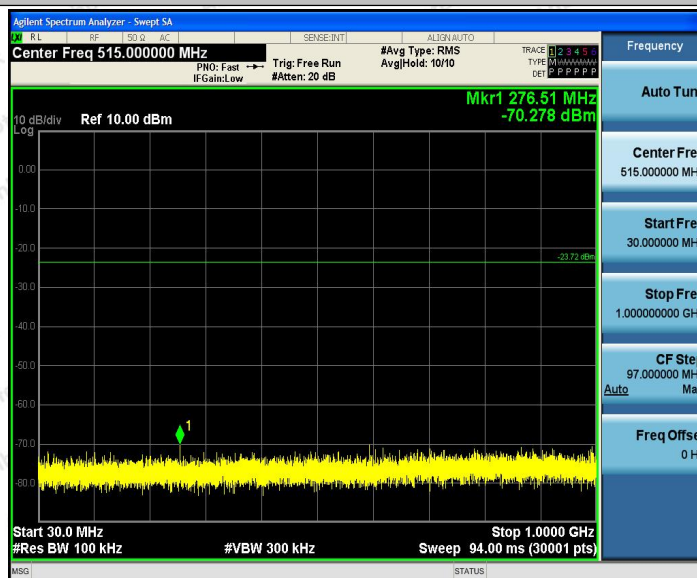

Shenzhen Anbotek Compliance Laboratory Limited

Address: 1/F., Building D, Sogood Science and Technology Park, Sanwei Community, Hangcheng Street, Bao'an District, Shenzhen, Guangdong, China.

Tel: (86) 755-26066440 Fax: (86) 755-26014772 Email: service@anbotek.com

Hotline
400-003-0500
www.anbotek.com