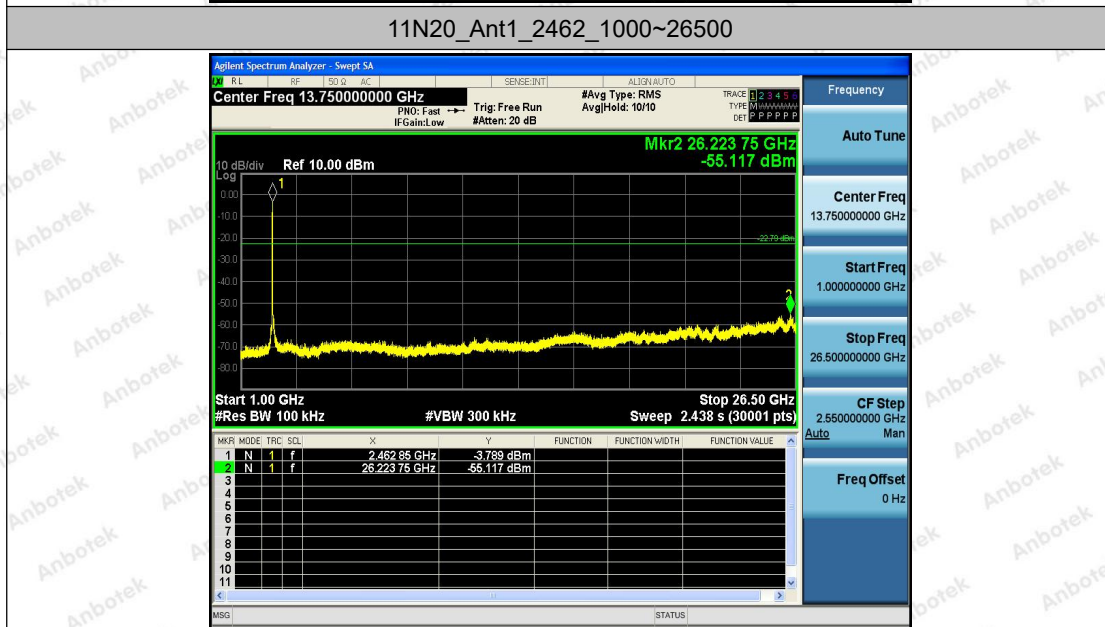

Shenzhen Anbotek Compliance Laboratory Limited

Address: 1/F., Building D, Sogood Science and Technology Park, Sanwei Community, Hangcheng Street, Bao'an District, Shenzhen, Guangdong, China.

Tel: (86) 755-26066440 Fax: (86) 755-26014772 Email: service@anbotek.com

Hotline
400-003-0500
www.anbotek.com