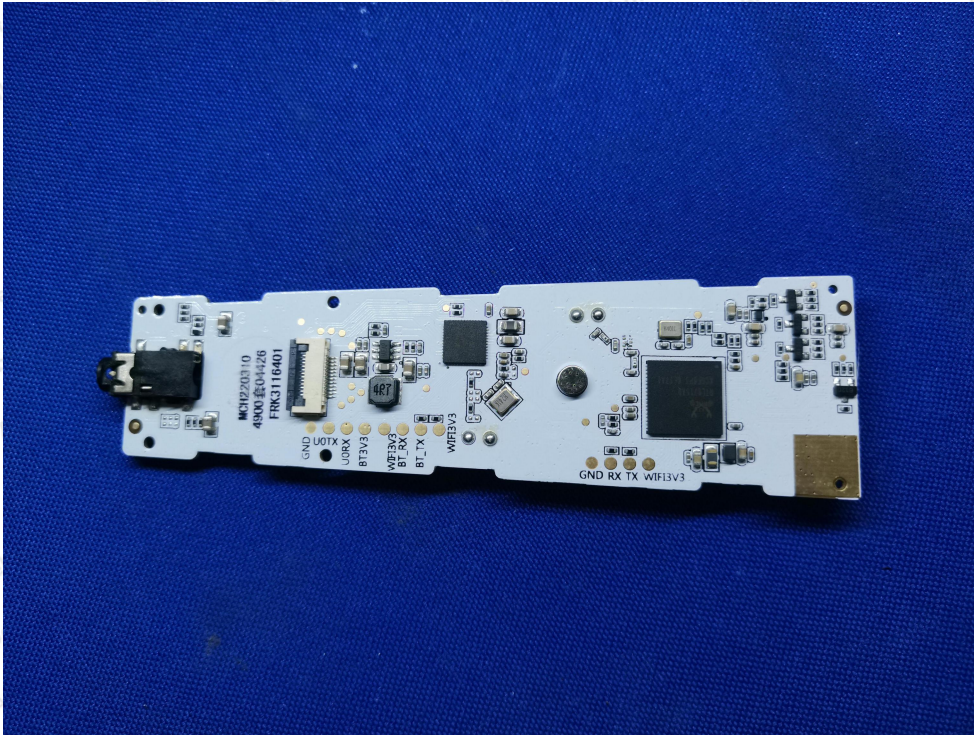

Anbotek

Product Safety

Shenzhen Anbotek Compliance Laboratory Limited

Address: 1/F., Building D, Sogood Science and Technology Park, Sanwei Community, Hangcheng Street, Bao'an District, Shenzhen, Guangdong, China.

Tel: (86) 755-26066440 Fax: (86) 755-26014772 Email: service@anbotek.com

Hotline
400-003-0500
www.anbotek.com