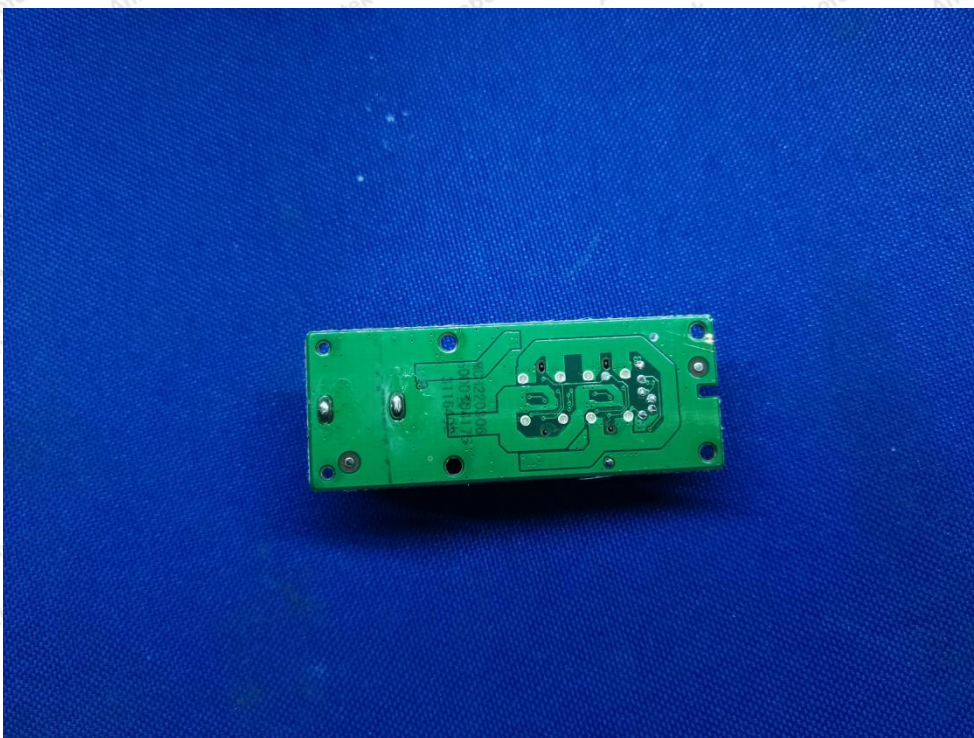

Anbotek

Product Safety

Shenzhen Anbotek Compliance Laboratory Limited

Address: 1/F., Building D, Sogood Science and Technology Park, Sanwei Community, Hangcheng Street, Bao'an District, Shenzhen, Guangdong, China.

Tel: (86) 755-26066440 Fax: (86) 755-26014772 Email: service@anbotek.com

Hotline
400-003-0500
www.anbotek.com