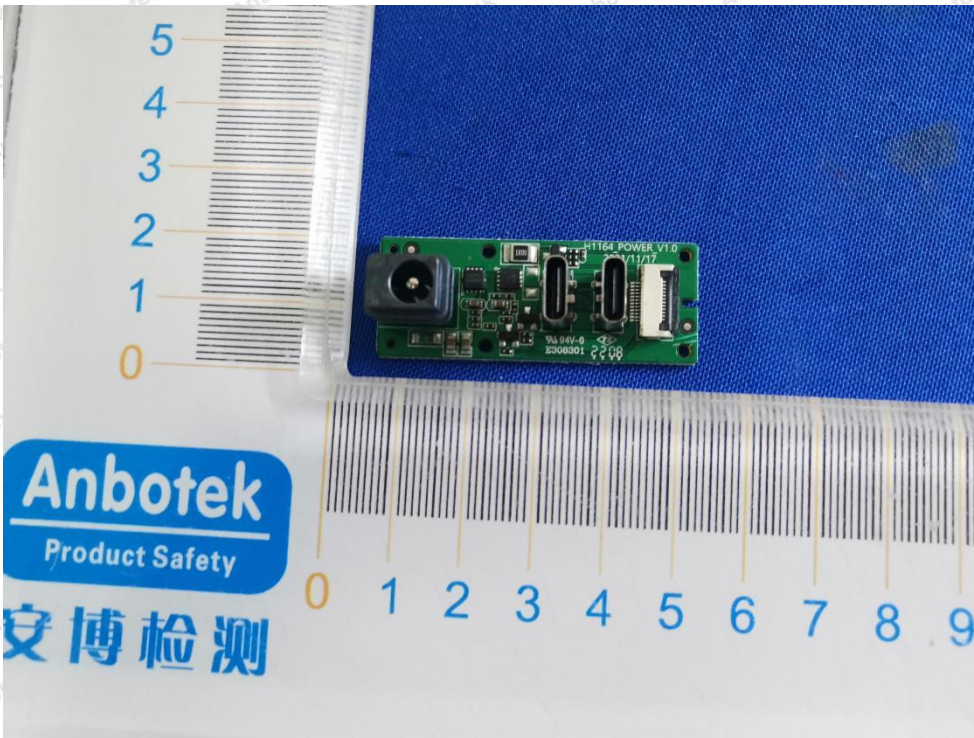

Anbotek

Product Safety

Shenzhen Anbotek Compliance Laboratory Limited

Address: 1/F., Building D, Sogood Science and Technology Park, Sanwei Community, Hangcheng Street, Bao'an District, Shenzhen, Guangdong, China.

Tel: (86) 755-26066440 Fax: (86) 755-26014772 Email: service@anbotek.com

Hotline
400-003-0500
www.anbotek.com