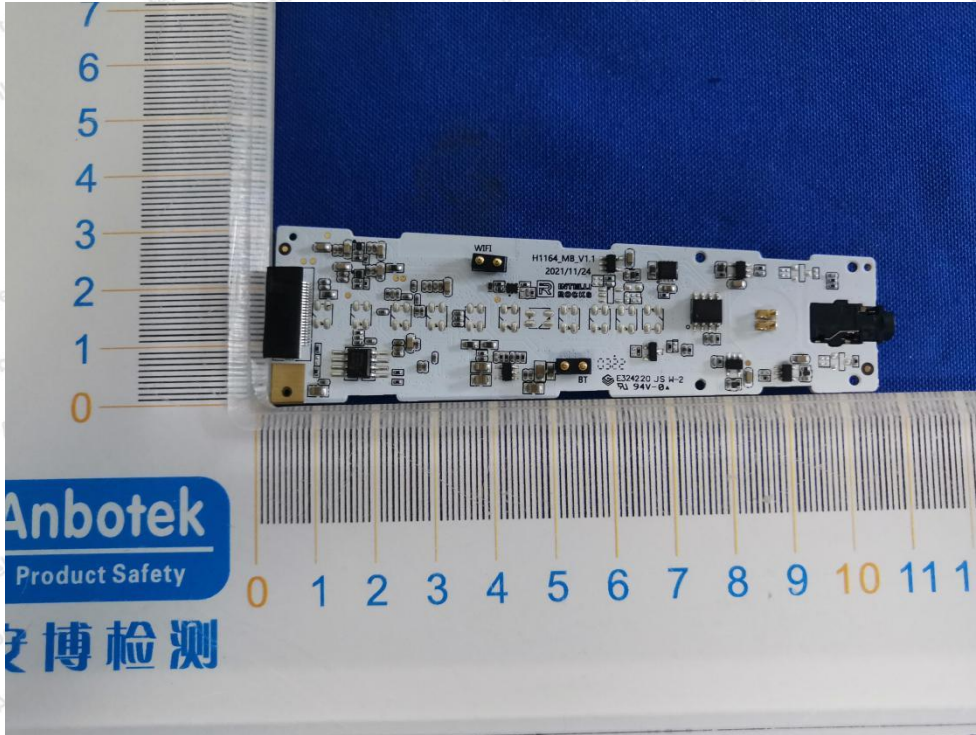

Anbotek

Product Safety

Shenzhen Anbotek Compliance Laboratory Limited

Address: 1/F., Building D, Sogood Science and Technology Park, Sanwei Community, Hangcheng Street, Bao'an District, Shenzhen, Guangdong, China.

Tel: (86) 755-26066440 Fax: (86) 755-26014772 Email: service@anbotek.com

Hotline

400-003-0500

www.anbotek.com