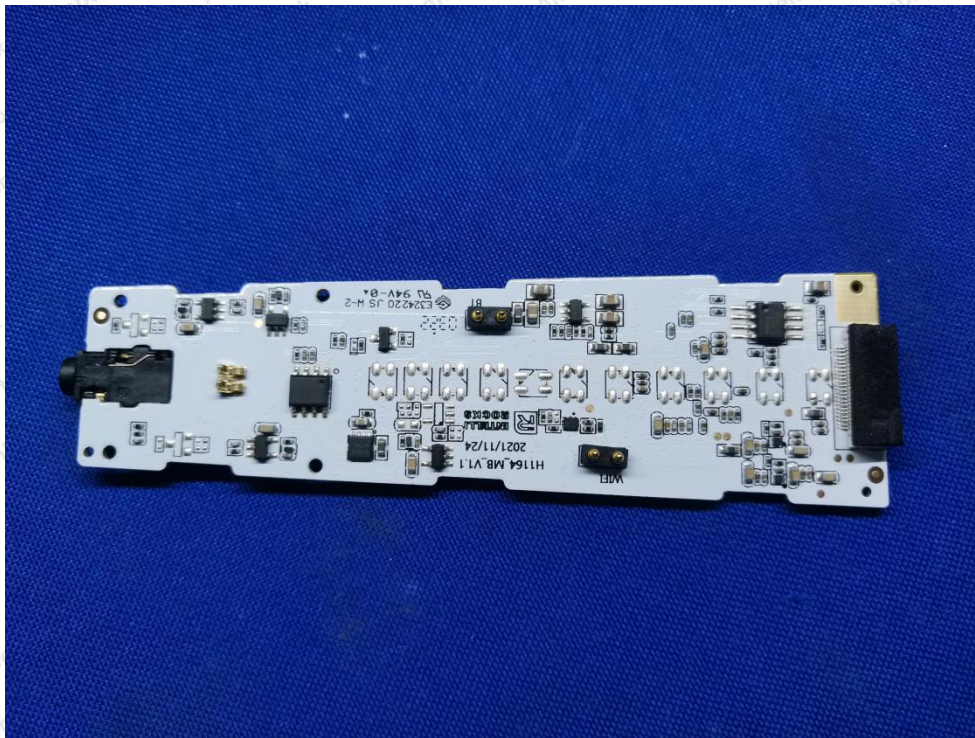

Anbotek

Product Safety

Shenzhen Anbotek Compliance Laboratory Limited

Address: 1/F., Building D, Sogood Science and Technology Park, Sanwei Community, Hangcheng Street, Bao'an District, Shenzhen, Guangdong, China.

Tel: (86) 755-26066440 Fax: (86) 755-26014772 Email: service@anbotek.com

Hotline

400-003-0500

www.anbotek.com