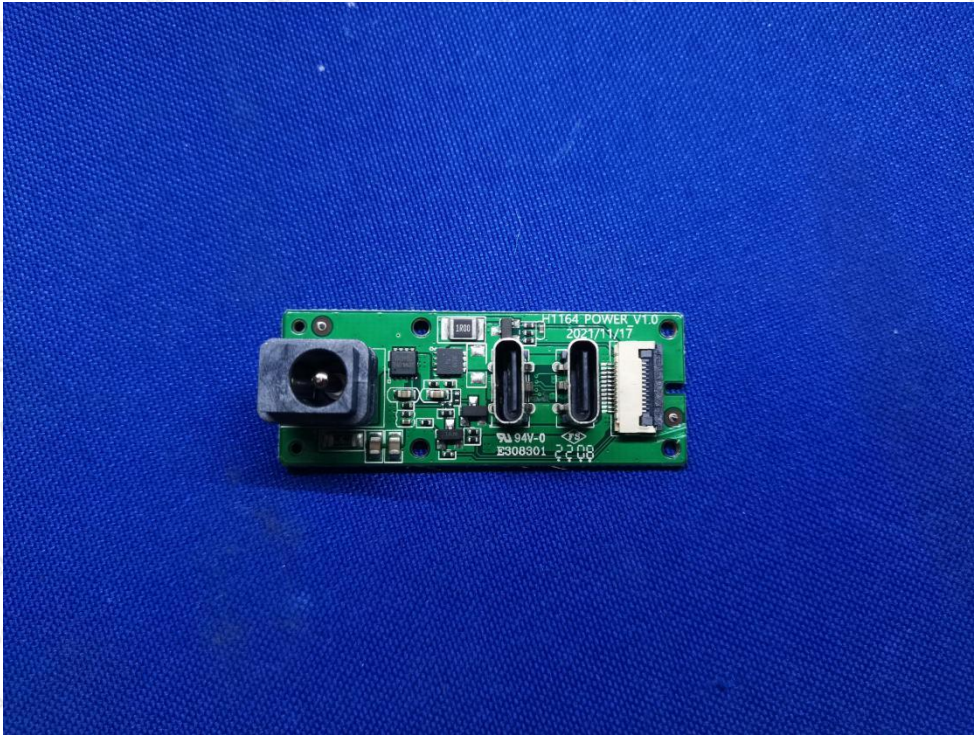

Anbotek

Product Safety

Shenzhen Anbotek Compliance Laboratory Limited

Address: 1/F., Building D, Sogood Science and Technology Park, Sanwei Community, Hangcheng Street, Bao'an District, Shenzhen, Guangdong, China.

Tel: (86) 755-26066440 Fax: (86) 755-26014772 Email: service@anbotek.com

Hotline

400-003-0500

www.anbotek.com