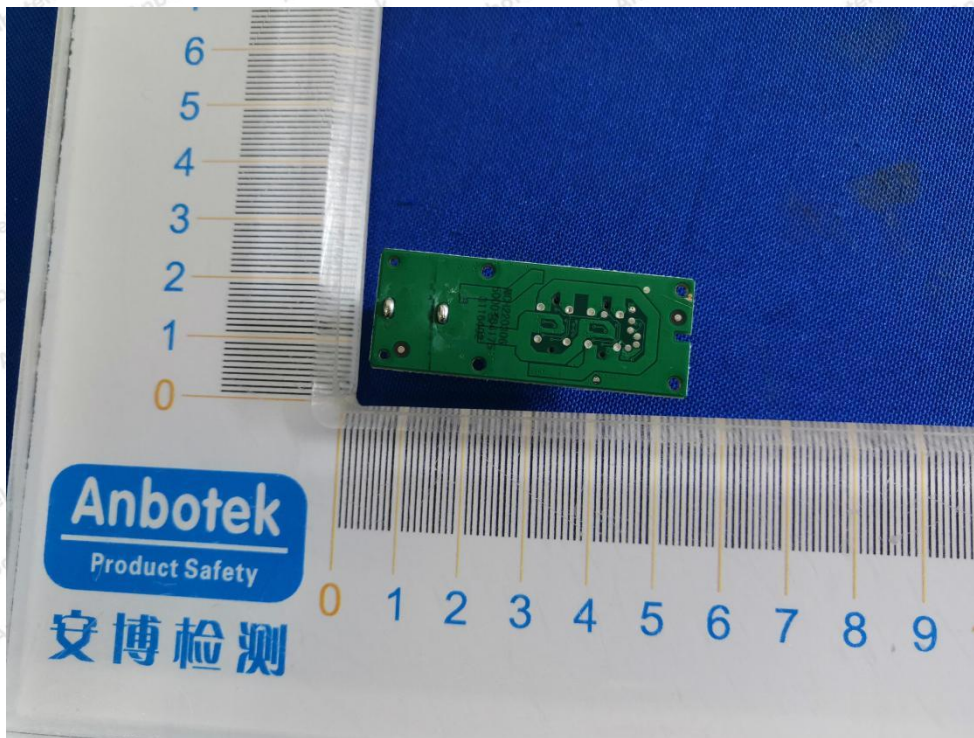

Anbotek

Product Safety

Shenzhen Anbotek Compliance Laboratory Limited

Address: 1/F., Building D, Sogood Science and Technology Park, Sanwei Community, Hangcheng Street, Bao'an District, Shenzhen, Guangdong, China.

Tel: (86) 755-26066440 Fax: (86) 755-26014772 Email: service@anbotek.com

Hotline
400-003-0500
www.anbotek.com