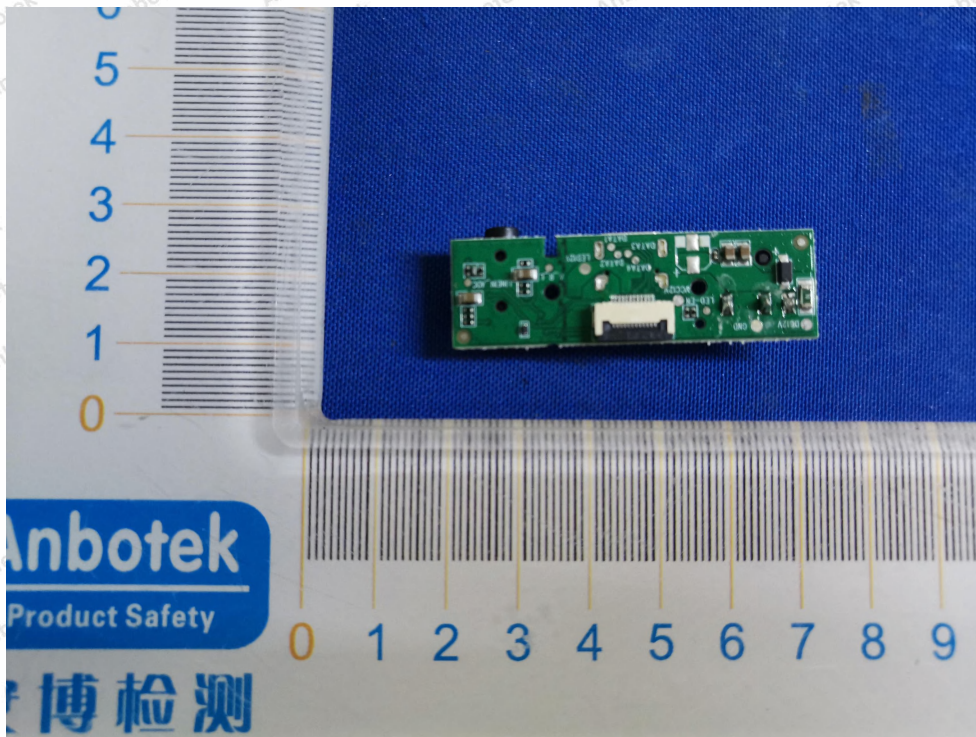

Internal Photograph

Anbotek

Product Safety

Shenzhen Anbotek Compliance Laboratory Limited

Address: 1/F., Building D, Sogood Science and Technology Park, Sanwei Community, Hangcheng Street, Bao'an District, Shenzhen, Guangdong, China.
Tel: (86) 0755-26066440 Fax: (86) 0755-26014772 Email: service@anbotek.com