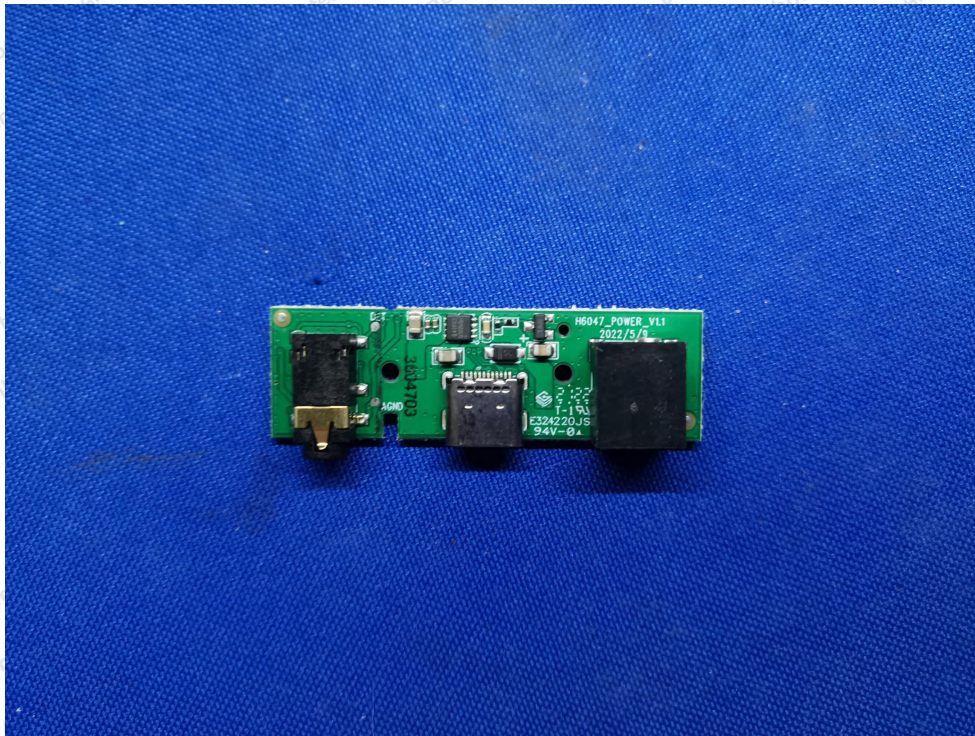

Internal Photograph

Anbotek

Product Safety

Shenzhen Anbotek Compliance Laboratory Limited

Address: 1/F., Building D, Sogood Science and Technology Park, Sanwei Community, Hangcheng Street, Bao'an District, Shenzhen, Guangdong, China.
Tel: (86) 0755-26066440 Fax: (86) 0755-26014772 Email: service@anbotek.com