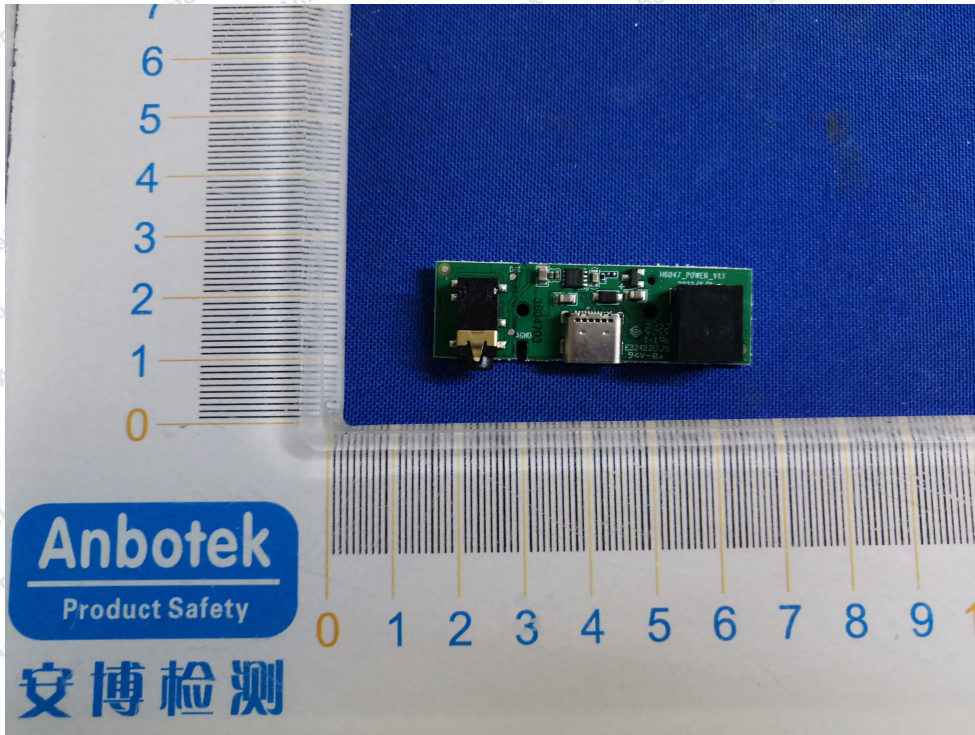

Internal Photograph

Anbotek

Product Safety

Shenzhen Anbotek Compliance Laboratory Limited

Address: 1/F., Building D, Sogood Science and Technology Park, Sanwei Community, Hangcheng Street, Bao'an District, Shenzhen, Guangdong, China.
Tel: (86) 0755-26066440 Fax: (86) 0755-26014772 Email: service@anbotek.com