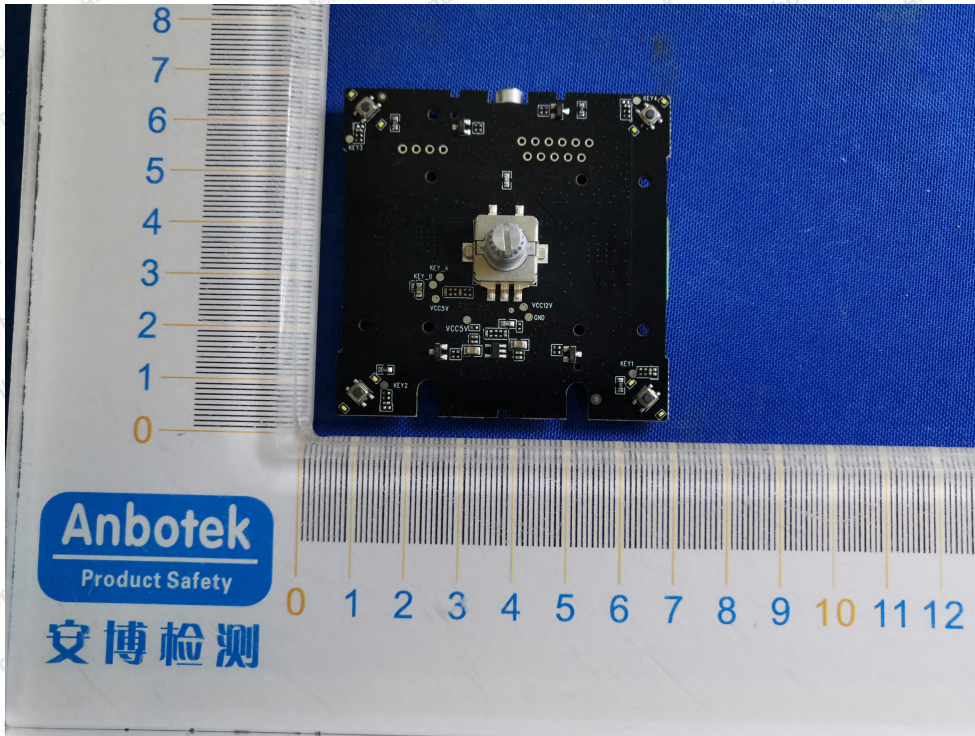

Anbotek

Product Safety

Shenzhen Anbotek Compliance Laboratory Limited

Address: 1/F., Building D, Sogood Science and Technology Park, Sanwei Community, Hangcheng Street, Bao'an District, Shenzhen, Guangdong, China.
Tel: (86) 0755-26066440 Fax: (86) 0755-26014772 Email: service@anbotek.com

Code: AB-RF-05-b

Hotline
400-003-0500
www.anbotek.com.cn