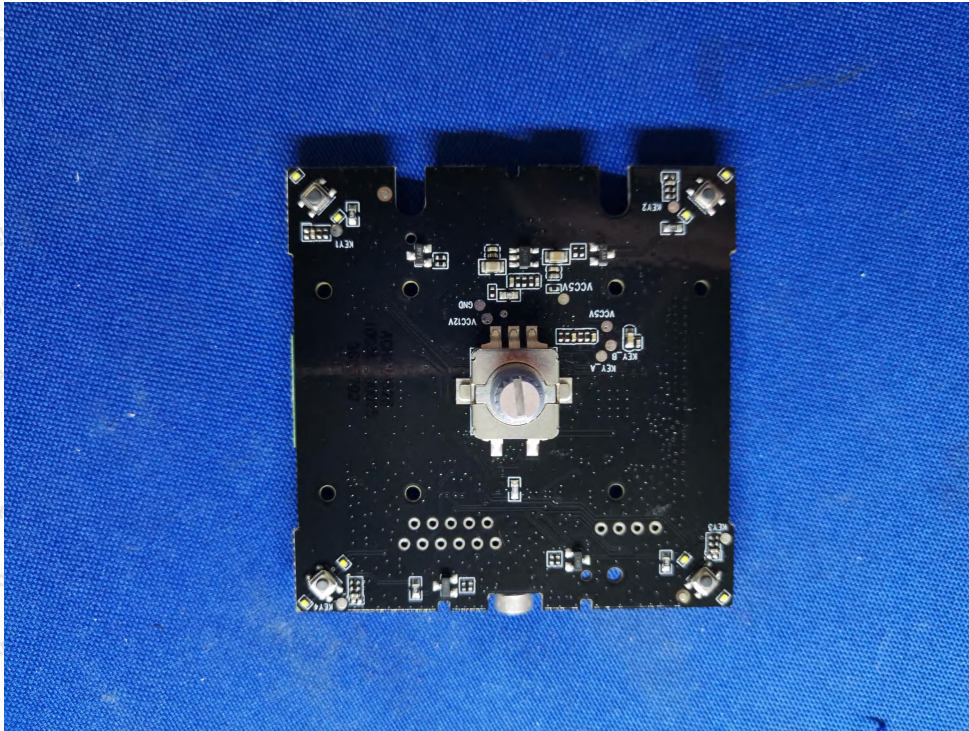

Code: AB-RF-05-b

Hotline
400-003-0500
www.anbotek.com.cn

WiFi ANT

BT ANT

Anbotek

Product Safety

Shenzhen Anbotek Compliance Laboratory Limited

Address: 1/F., Building D, Sogood Science and Technology Park, Sanwei Community, Hangcheng Street, Bao'an District, Shenzhen, Guangdong, China.
Tel: (86) 0755-26066440 Fax: (86) 0755-26014772 Email: service@anbotek.com