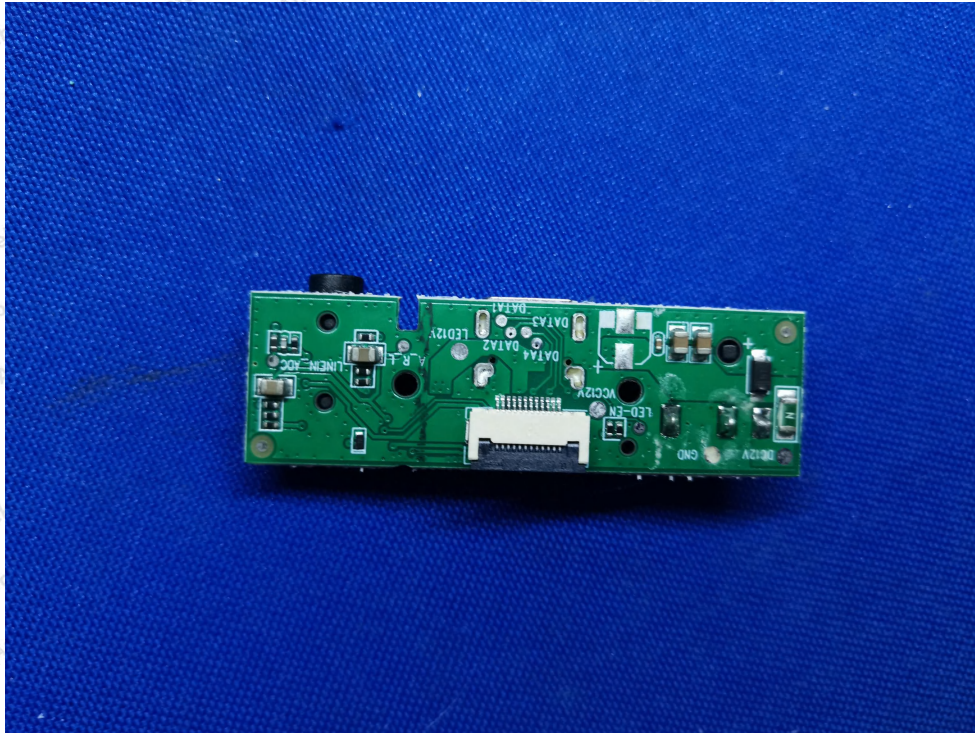

Anbotek

Product Safety

Shenzhen Anbotek Compliance Laboratory Limited

Address: 1/F., Building D, Sogood Science and Technology Park, Sanwei Community, Hangcheng Street, Bao'an District, Shenzhen, Guangdong, China.
Tel: (86) 0755-26066440 Fax: (86) 0755-26014772 Email: service@anbotek.com

Code: AB-RF-05-b

Hotline
400-003-0500
www.anbotek.com.cn