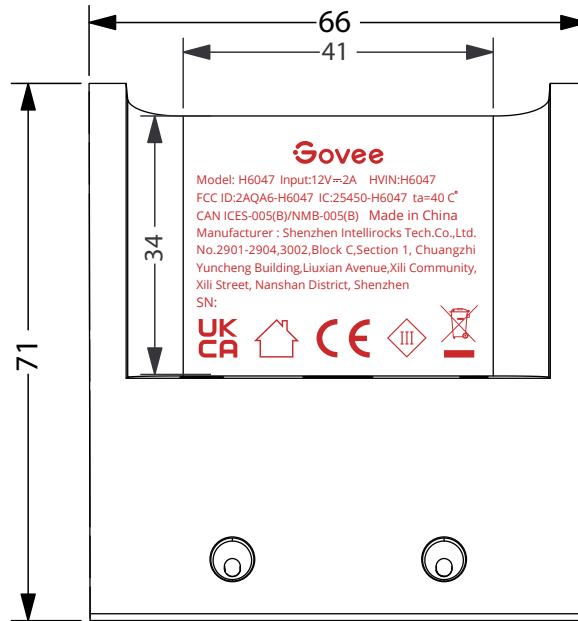

REV	DESCRIPTION	ENGINEER/D
1.0	H6047控制盒镭雕	潘金瑜20220513

■ 红色字符为镭雕内容

镭雕颜色: PANTONE Cool Gray 6C

字体大小: Open Sans Regular 4.5pt

深圳市智岩科技有限公司 shenzhen Intellirocks CO.,LTD.					
GENERAL TOLERANICES		DRAW/DATE:		DESCRIPTION:	
~10mm	±.05	CHECK/DATE:		DRAWING NO:	
10~30mm	±.08	APPROVE/DATE:		PART NO:	
30~50mm	±.15	PROJECT:		DRAWING FILE NAME:	
50~150mm	±.20	SCALE: FIT		ISSUE DATE:	
UNIT:mm	SIZE:	MODEL:	MTERIAL:	REV:	SHEET: