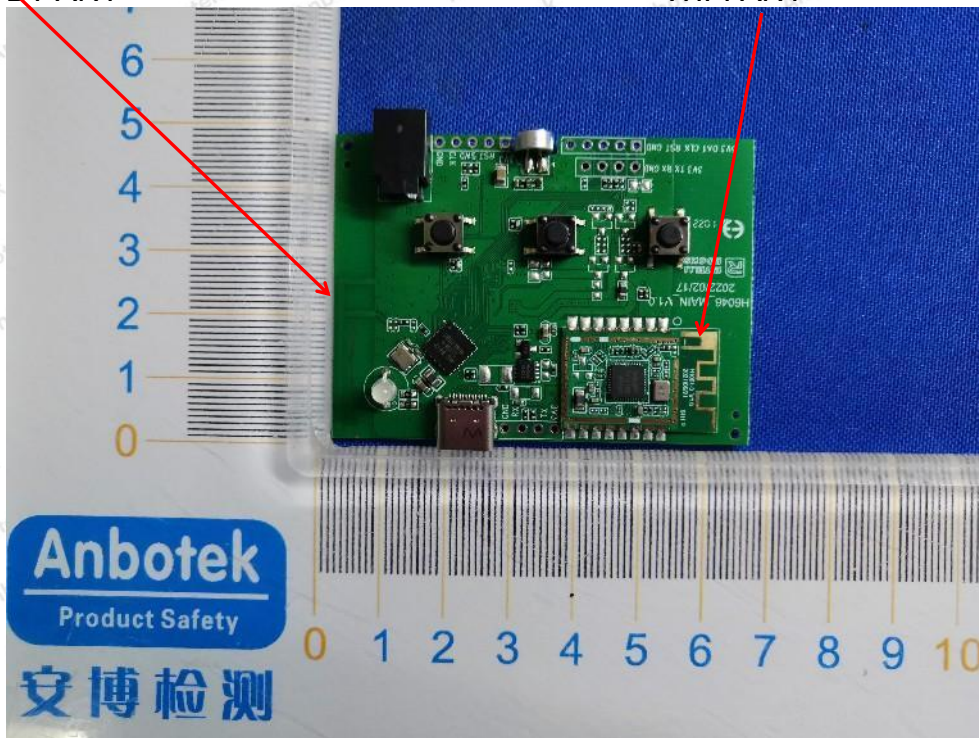

BT ANT

WIFI ANT

**Shenzhen Anbotek Compliance Laboratory Limited**

Address: 1/F., Building D, Sogood Science and Technology Park, Sanwei Community, Hangcheng Street, Bao'an District, Shenzhen, Guangdong, China.  
Tel: (86) 755-26064440 Fax: (86) 755-26014772 Email: service@anbotek.com