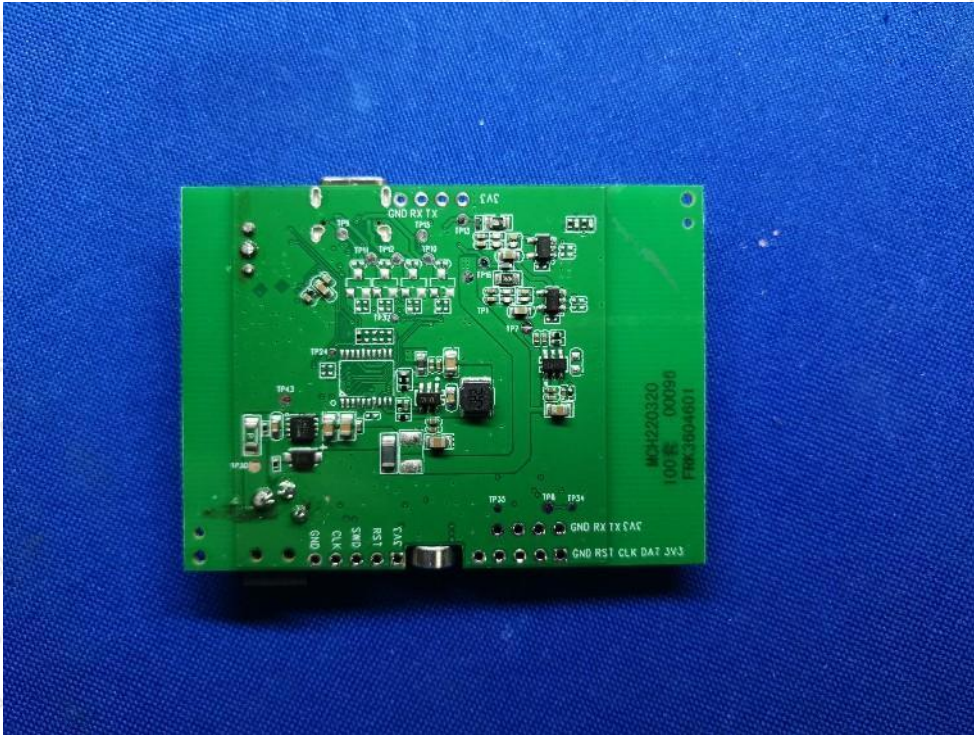

Anbotek

Product Safety

Shenzhen Anbotek Compliance Laboratory Limited

Address: 1/F., Building D, Sogood Science and Technology Park, Sanwei Community, Hangcheng Street, Bao'an District, Shenzhen, Guangdong, China.

Tel: (86) 755-26066440 Fax: (86) 755-26014772 Email: service@anbotek.com

Hotline

400-003-0500

www.anbotek.com