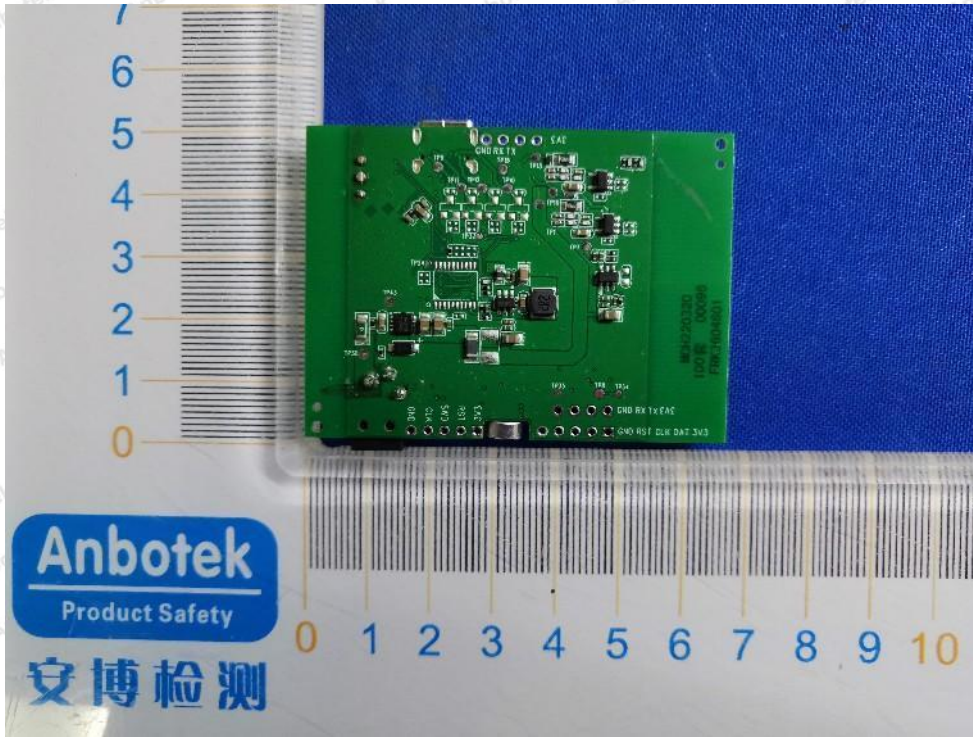

Anbotek

Product Safety

Shenzhen Anbotek Compliance Laboratory Limited

Address: 1/F., Building D, Sogood Science and Technology Park, Sanwei Community, Hangcheng Street, Bao'an District, Shenzhen, Guangdong, China.

Tel: (86) 755-26066440 Fax: (86) 755-26014772 Email: service@anbotek.com

Hotline
400-003-0500
www.anbotek.com