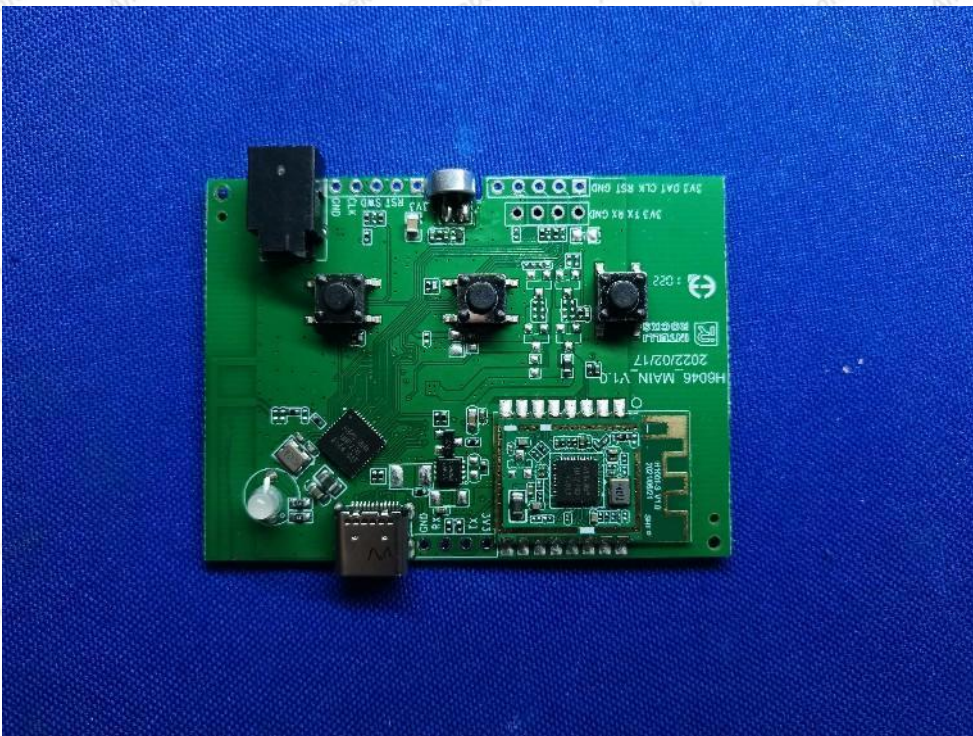

Anbotek

Product Safety

Shenzhen Anbotek Compliance Laboratory Limited

Address: 1/F., Building D, Sogood Science and Technology Park, Sanwei Community, Hangcheng Street, Bao'an District, Shenzhen, Guangdong, China.

Tel: (86) 755-26066440 Fax: (86) 755-26014772 Email: service@anbotek.com

Hotline
400-003-0500
www.anbotek.com