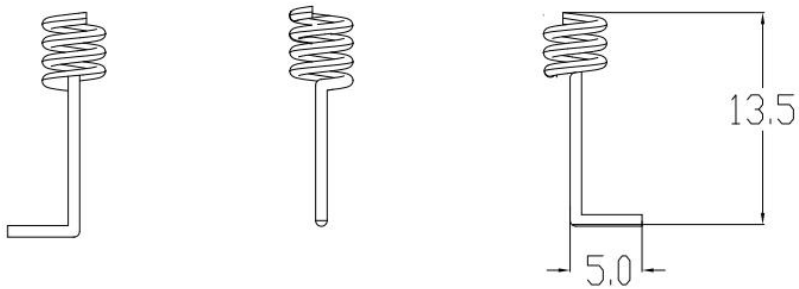

5. Bluetooth&WiFi Antenna Type & Gain

Frequency / MHz	Gain/ dBi
2400	-1.7
2410	-1.65
2420	-1.55
2430	-1.52
2440	-1.62
2450	-1.56
2460	-1.51
2470	-1.41
2480	-1.63
2490	-1.96
2500	-1.87