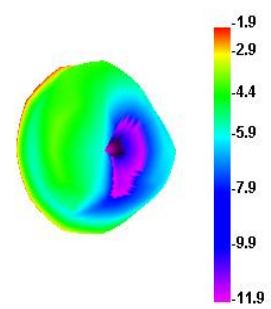

### 4. Bluetooth&WiFi Antenna Physical Size

### 5. Bluetooth&WiFi Antenna Type & Gain

| Frequency / MHz | Gain/ dBi |
|-----------------|-----------|
| 2400            | -1.7      |
| 2410            | -1.65     |
| 2420            | -1.55     |
| 2430            | -1.52     |
| 2440            | -1.62     |
| 2450            | -1.56     |
| 2460            | -1.51     |
| 2470            | -1.41     |
| 2480            | -1.63     |
| 2490            | -1.96     |
| 2500            | -1.87     |

## 6. Bluetooth Antenna Pattern Picture

2400.000MHz

2450.000MHz

2500.000MHz

Tester by: Wu xianming

*Wu Xianming*