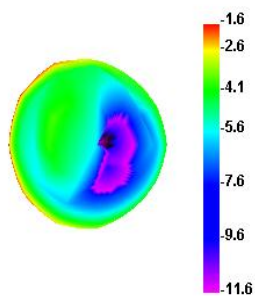

### 3. DUT Setup Photo

### 4. Bluetooth&WiFi Antenna Physical Size

### 5. Bluetooth&WiFi Antenna Type & Gain

| Frequency / MHz | Gain/ dBi |
|-----------------|-----------|
| 2400            | -1.7      |
| 2410            | -1.65     |
| 2420            | -1.55     |
| 2430            | -1.52     |
| 2440            | -1.62     |
| 2450            | -1.56     |
| 2460            | -1.51     |
| 2470            | -1.41     |
| 2480            | -1.63     |
| 2490            | -1.96     |
| 2500            | -1.87     |

## 6. Bluetooth Antenna Pattern Picture

2400.000MHz

2450.000MHz

2500.000MHz

Tester by: Wu xianming

*Wu Xianming*