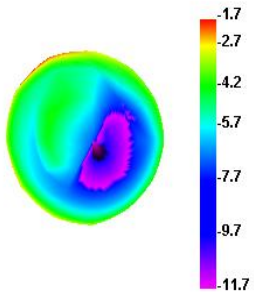

### 3. DUT Setup Photo

### 4. Bluetooth&WiFi Antenna Physical Size

### 5. Bluetooth&WiFi Antenna Type & Gain

| Frequency / MHz | Gain/ dBi |
|-----------------|-----------|
| 2400            | -1.7      |
| 2410            | -1.65     |
| 2420            | -1.55     |
| 2430            | -1.52     |
| 2440            | -1.62     |
| 2450            | -1.56     |
| 2460            | -1.51     |
| 2470            | -1.41     |
| 2480            | -1.63     |
| 2490            | -1.96     |
| 2500            | -1.87     |

## 6. Bluetooth Antenna Pattern Picture

2400.000MHz

2450.000MHz

2500.000MHz

Tester by: Wu xianming

*Wu Xianming*