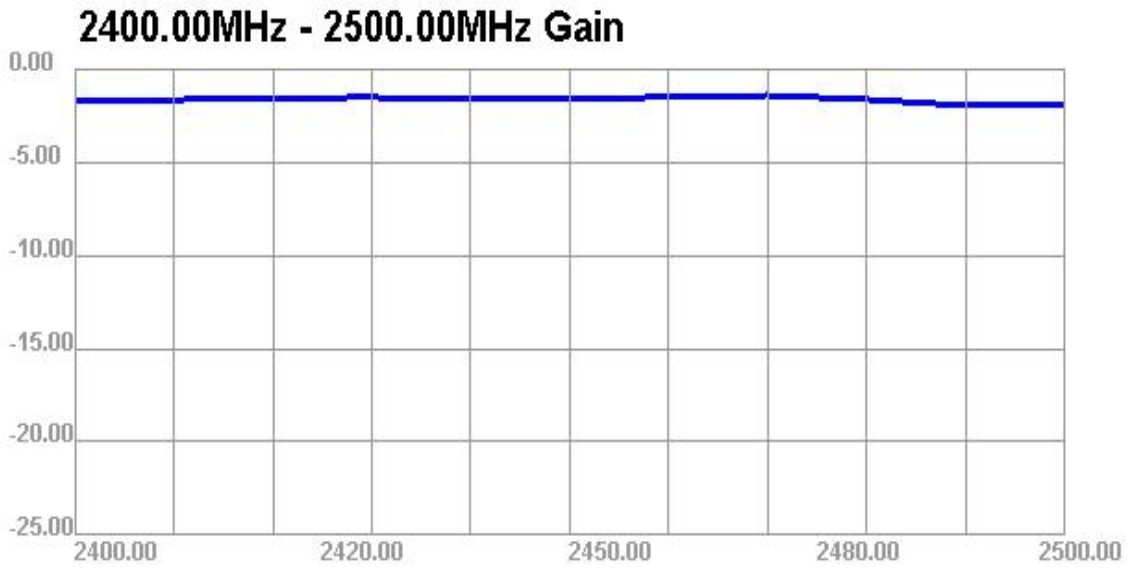

6. Bluetooth Antenna Pattern Picture

Tester by: Wu xianming

Wu Xianming