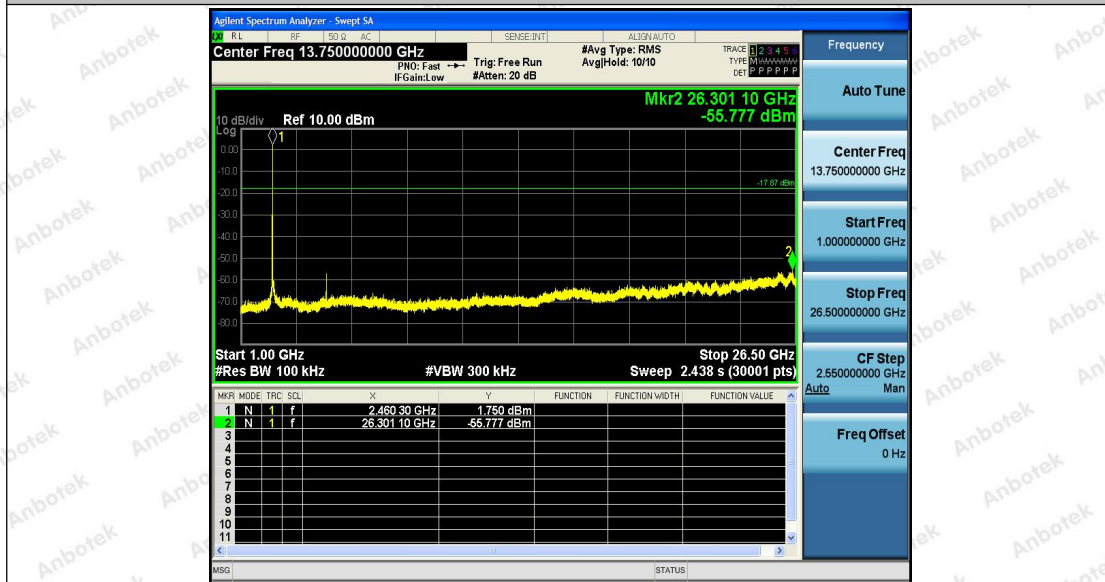

11B_Ant1_2462_1000~26500