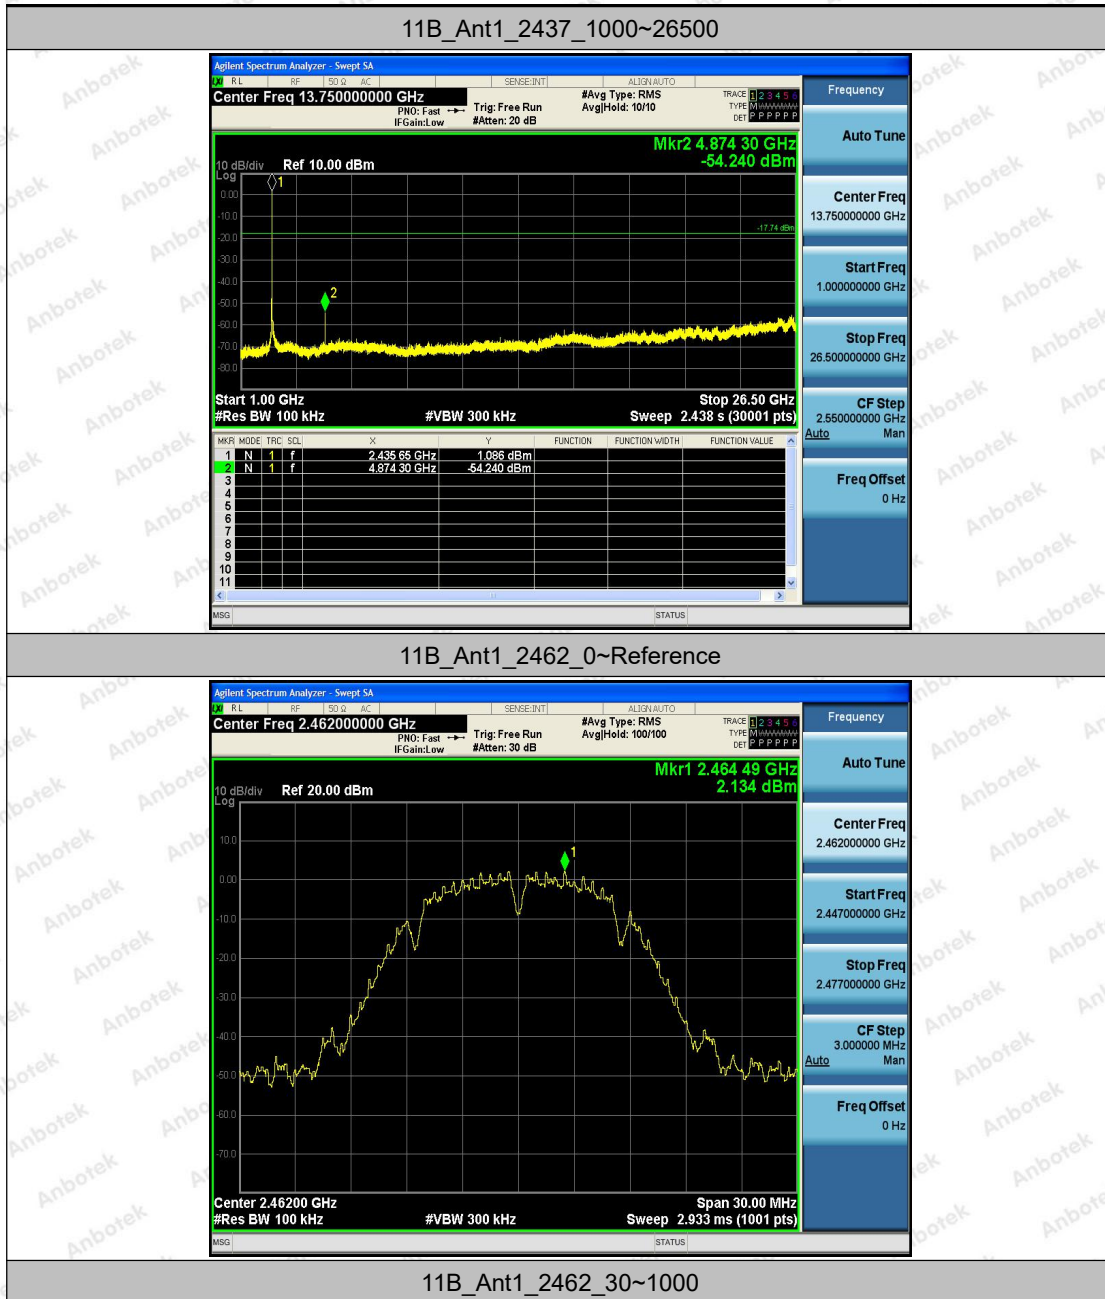

Shenzhen Anbotek Compliance Laboratory Limited

Address: 1/F., Building D, Sogood Science and Technology Park, Sanwei Community, Hangcheng Street, Bao'an District, Shenzhen, Guangdong, China.

Tel: (86) 755-26066440 Fax: (86) 755-26014772 Email: service@anbotek.com

Hotline
400-003-0500
www.anbotek.com