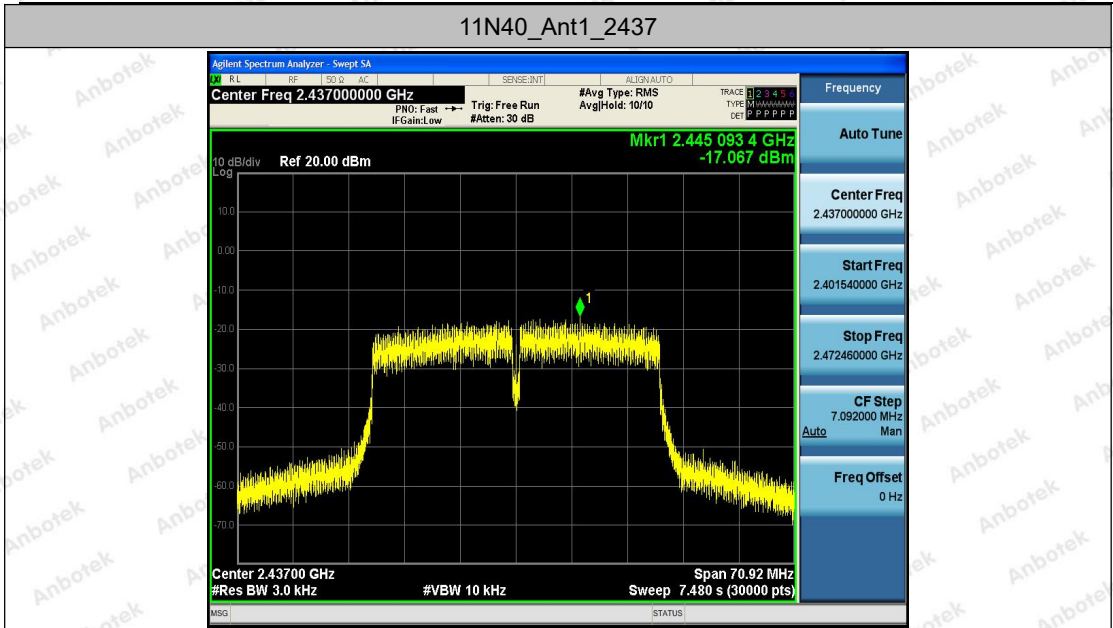

Shenzhen Anbotek Compliance Laboratory Limited

Address: 1/F., Building D, Sogood Science and Technology Park, Sanwei Community, Hangcheng Street, Bao'an District, Shenzhen, Guangdong, China.

Tel: (86) 755-26066440 Fax: (86) 755-26014772 Email: service@anbotek.com

Hotline
400-003-0500
www.anbotek.com