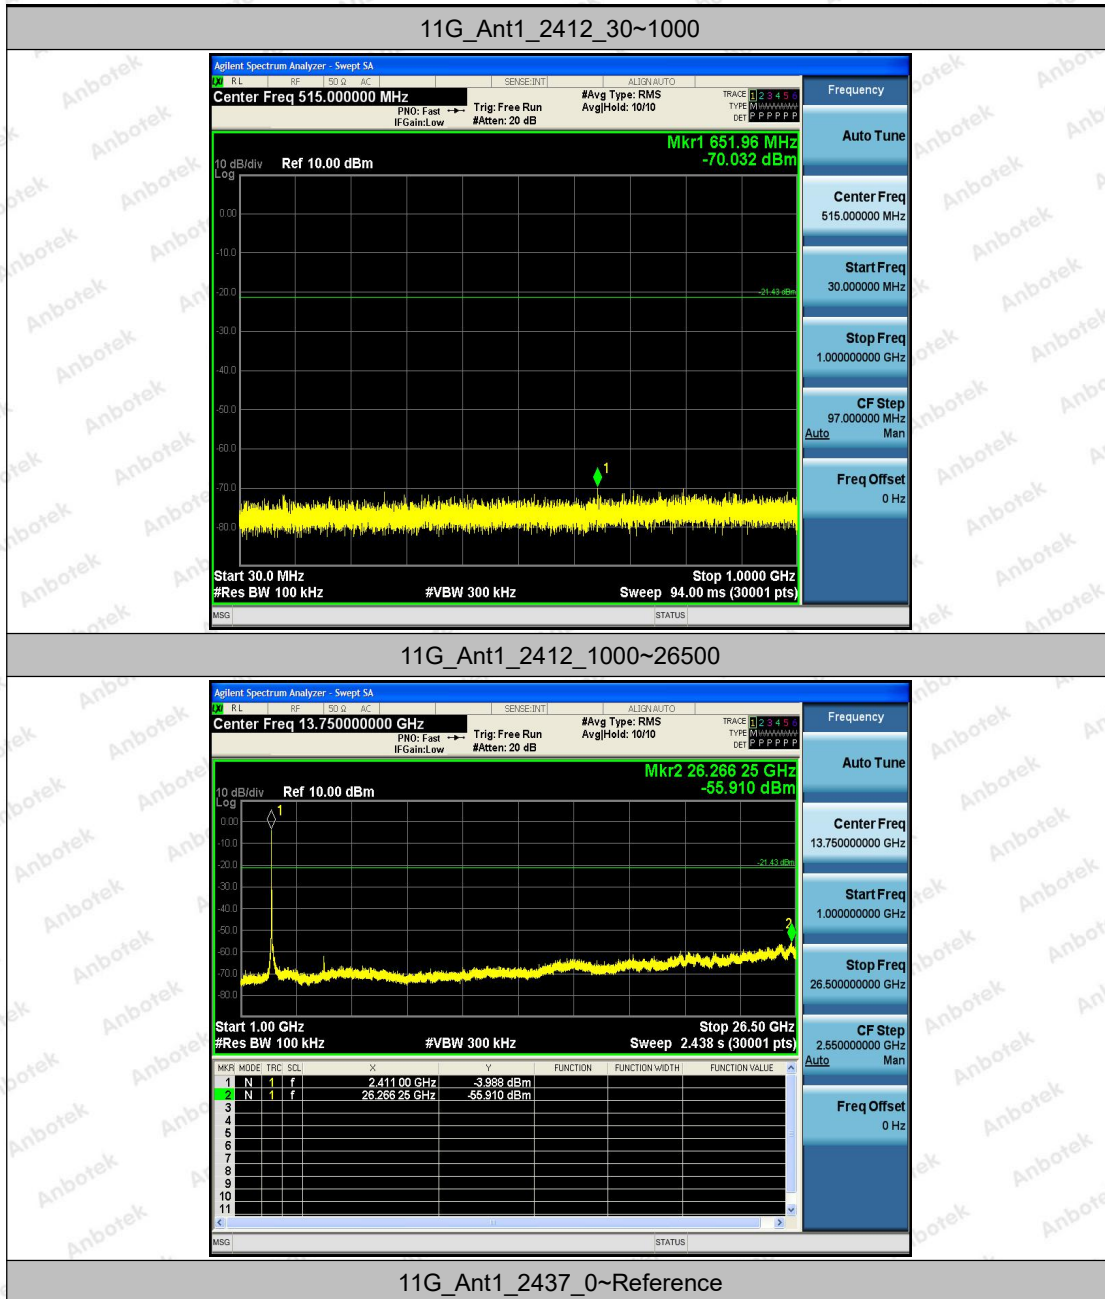

Shenzhen Anbotek Compliance Laboratory Limited

Address: 1/F., Building D, Sogood Science and Technology Park, Sanwei Community, Hangcheng Street, Bao'an District, Shenzhen, Guangdong, China.

Tel: (86) 755-26066440 Fax: (86) 755-26014772 Email: service@anbotek.com

Hotline
400-003-0500
www.anbotek.com