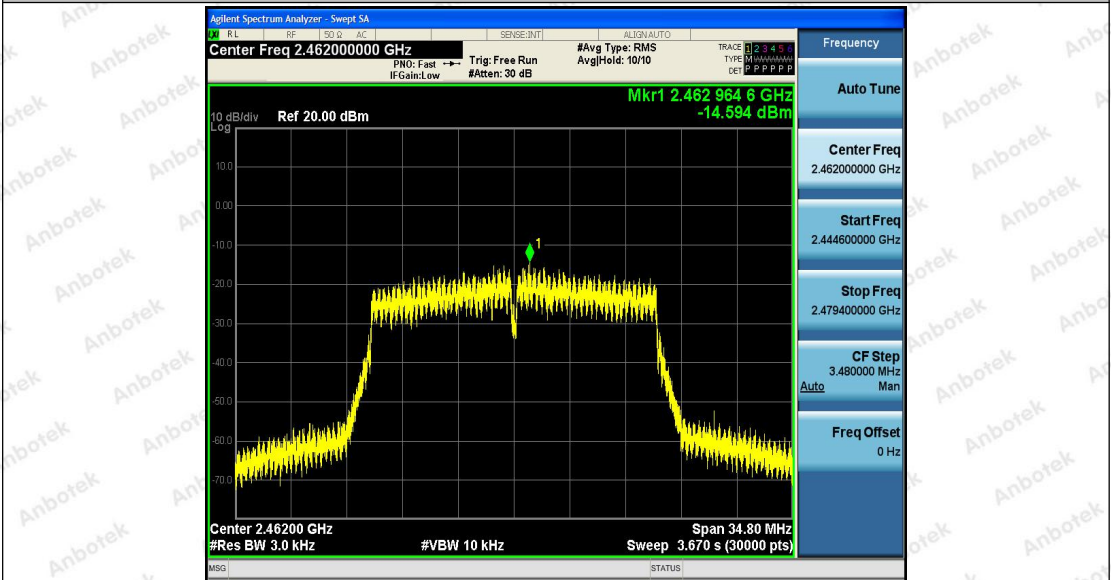

11N20_Ant1_2462