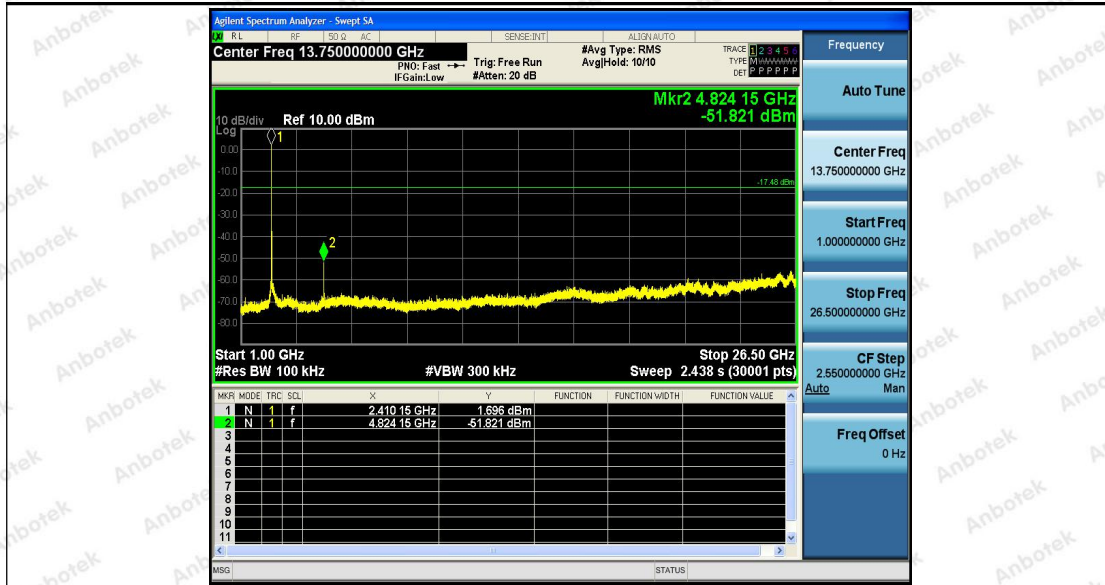

Shenzhen Anbotek Compliance Laboratory Limited

Address: 1/F., Building D, Sogood Science and Technology Park, Sanwei Community, Hangcheng Street, Bao'an District, Shenzhen, Guangdong, China.

Tel: (86) 755-26066440 Fax: (86) 755-26014772 Email: service@anbotek.com

Hotline
400-003-0500
www.anbotek.com