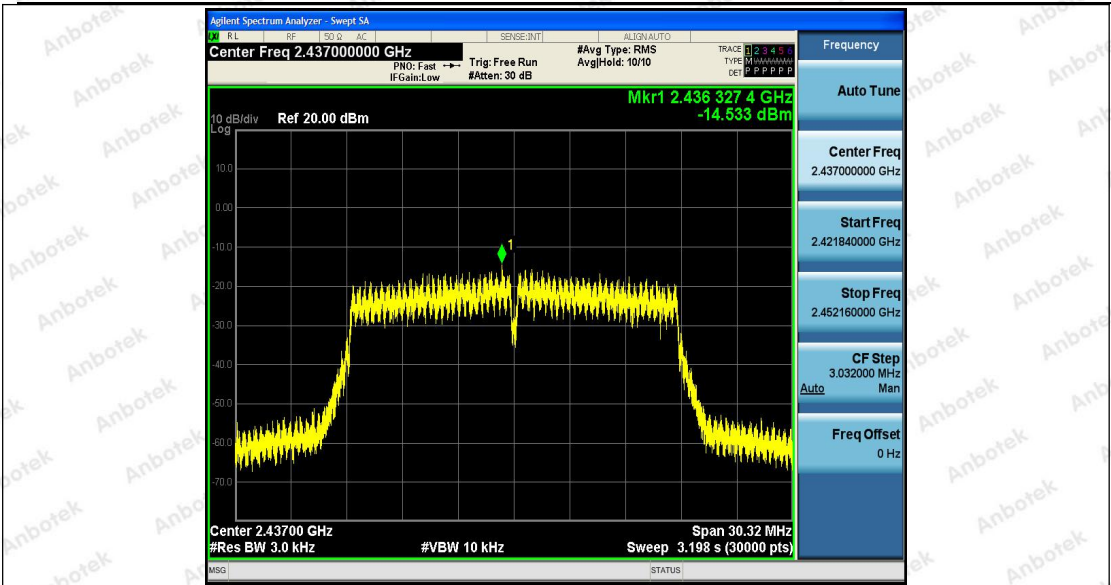

Shenzhen Anbotek Compliance Laboratory Limited

Address: 1/F., Building D, Sogood Science and Technology Park, Sanwei Community, Hangcheng Street, Bao'an District, Shenzhen, Guangdong, China.
Tel: (86) 755-26066440 Fax: (86) 755-26014772 Email: service@anbotek.com

Hotline 400-003-0500
www.anbotek.com