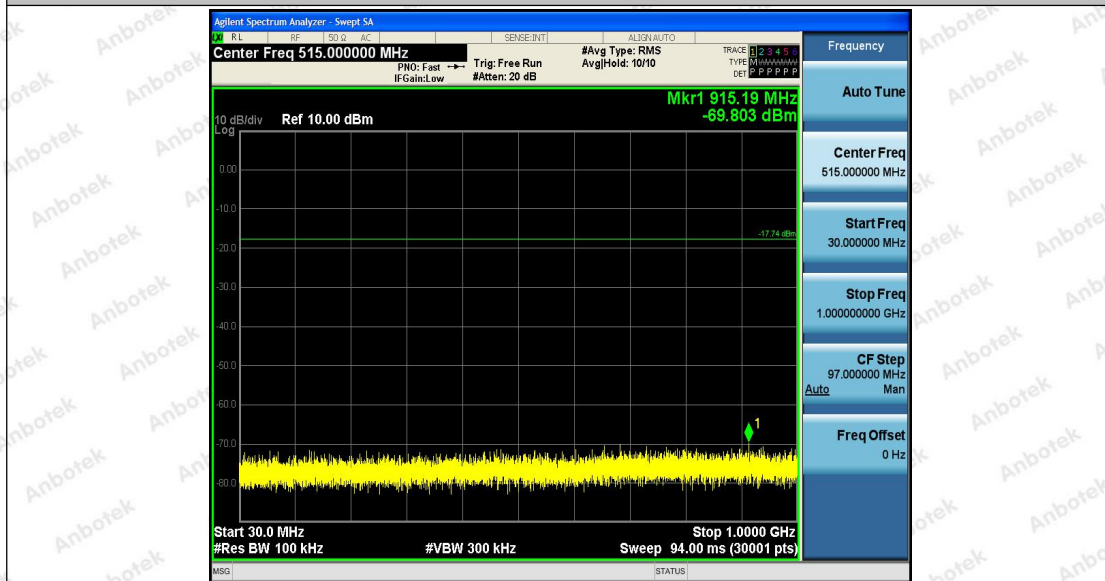

11B_Ant1_2437_30~1000

Shenzhen Anbotek Compliance Laboratory Limited

Address: 1/F., Building D, Sogood Science and Technology Park, Sanwei Community, Hangcheng Street, Bao'an District, Shenzhen, Guangdong, China.

Tel: (86) 755-26066440 Fax: (86) 755-26014772 Email: service@anbotek.com

Hotline
400-003-0500
www.anbotek.com