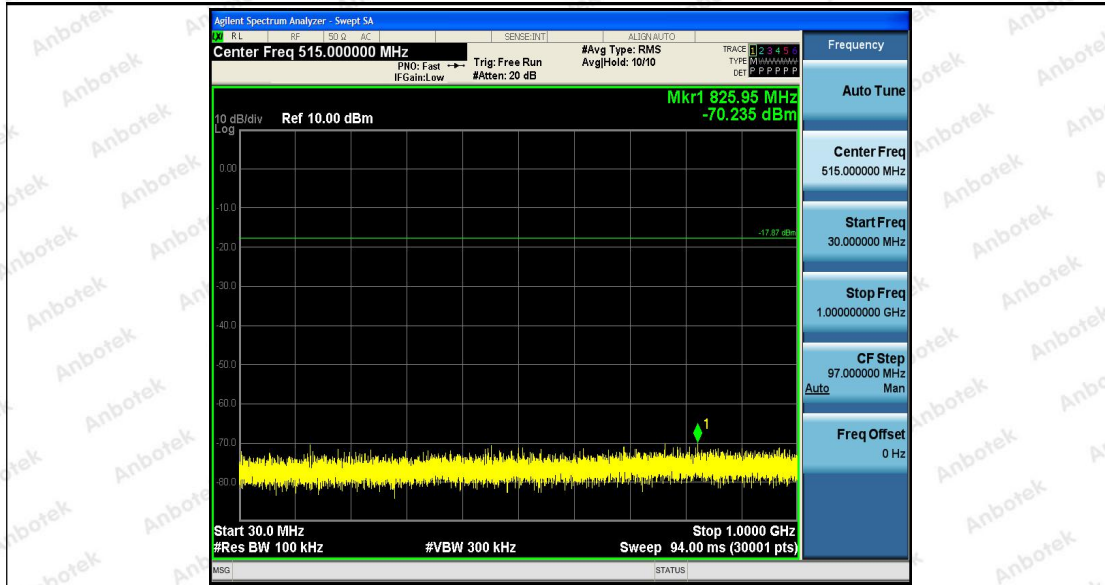

Shenzhen Anbotek Compliance Laboratory Limited

Address: 1/F., Building D, Sogood Science and Technology Park, Sanwei Community, Hangcheng Street, Bao'an District, Shenzhen, Guangdong, China.
Tel: (86) 755-26066440 Fax: (86) 755-26014772 Email: service@anbotek.com

Hotline
400-003-0500
www.anbotek.com