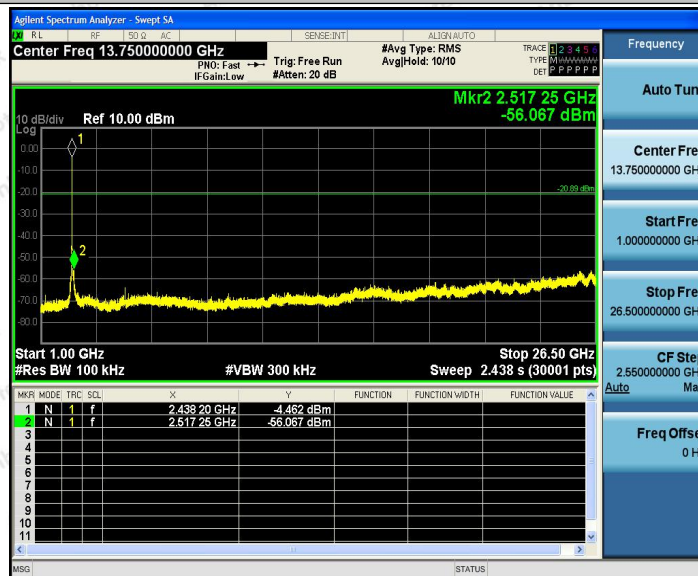

11G_Ant1_2437_1000~26500

Shenzhen Anbotek Compliance Laboratory Limited

Address: 1/F., Building D, Sogood Science and Technology Park, Sanwei Community, Hangcheng Street, Bao'an District, Shenzhen, Guangdong, China.

Tel: (86) 755-26066440 Fax: (86) 755-26014772 Email: service@anbotek.com

Hotline
400-003-0500
www.anbotek.com