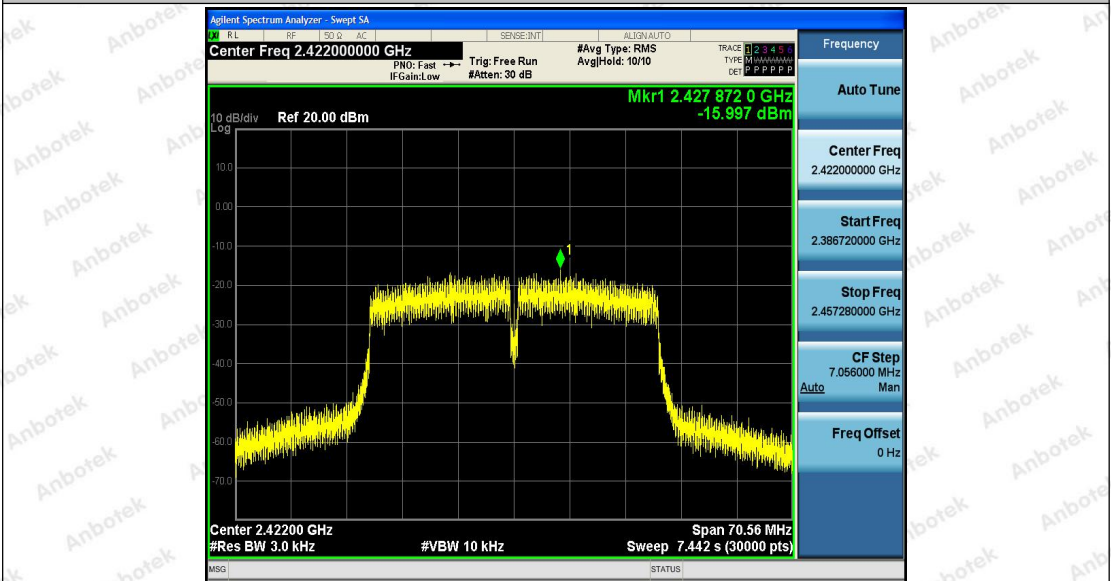

11N40_Ant1_2422

Shenzhen Anbotek Compliance Laboratory Limited

Address: 1/F., Building D, Sogood Science and Technology Park, Sanwei Community, Hangcheng Street, Bao'an District, Shenzhen, Guangdong, China.
Tel: (86) 755-26066440 Fax: (86) 755-26014772 Email: service@anbotek.com

Hotline 400-003-0500
www.anbotek.com