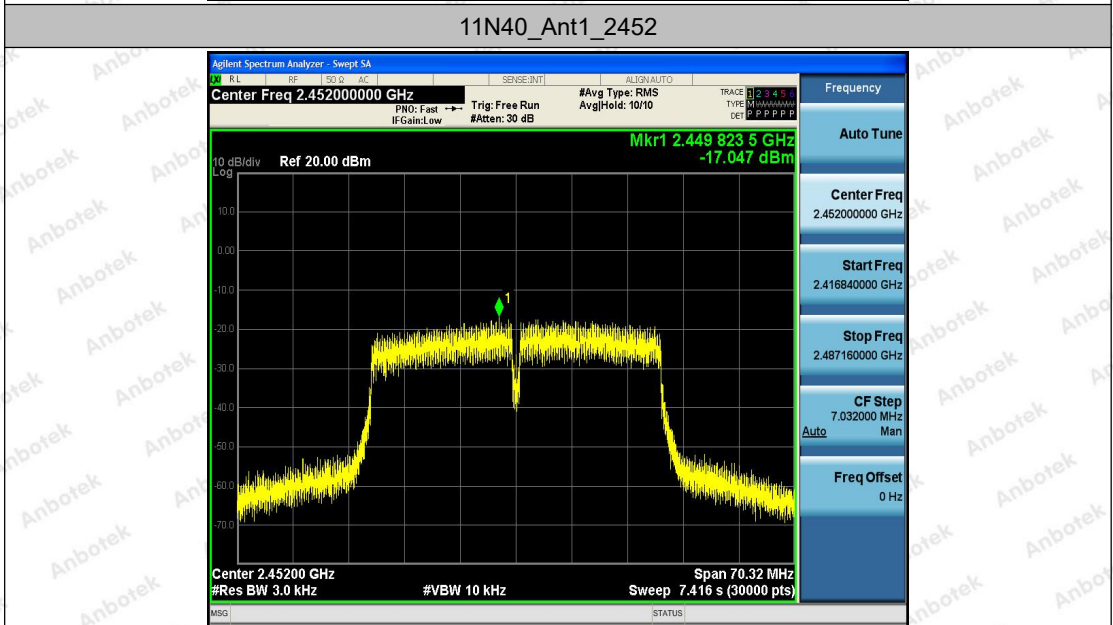

Shenzhen Anbotek Compliance Laboratory Limited

Address: 1/F., Building D, Sogood Science and Technology Park, Sanwei Community, Hangcheng Street, Bao'an District, Shenzhen, Guangdong, China.

Tel: (86) 755-26066440 Fax: (86) 755-26014772 Email: service@anbotek.com

Hotline
400-003-0500
www.anbotek.com