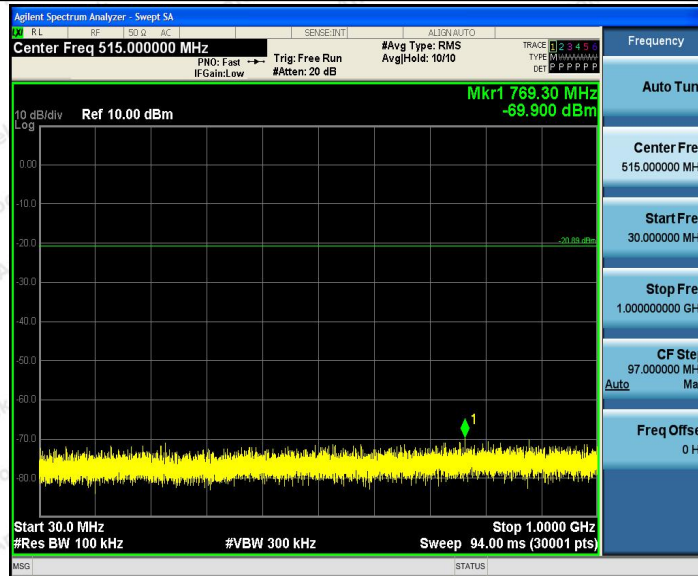

11G_Ant1_2437_30~1000