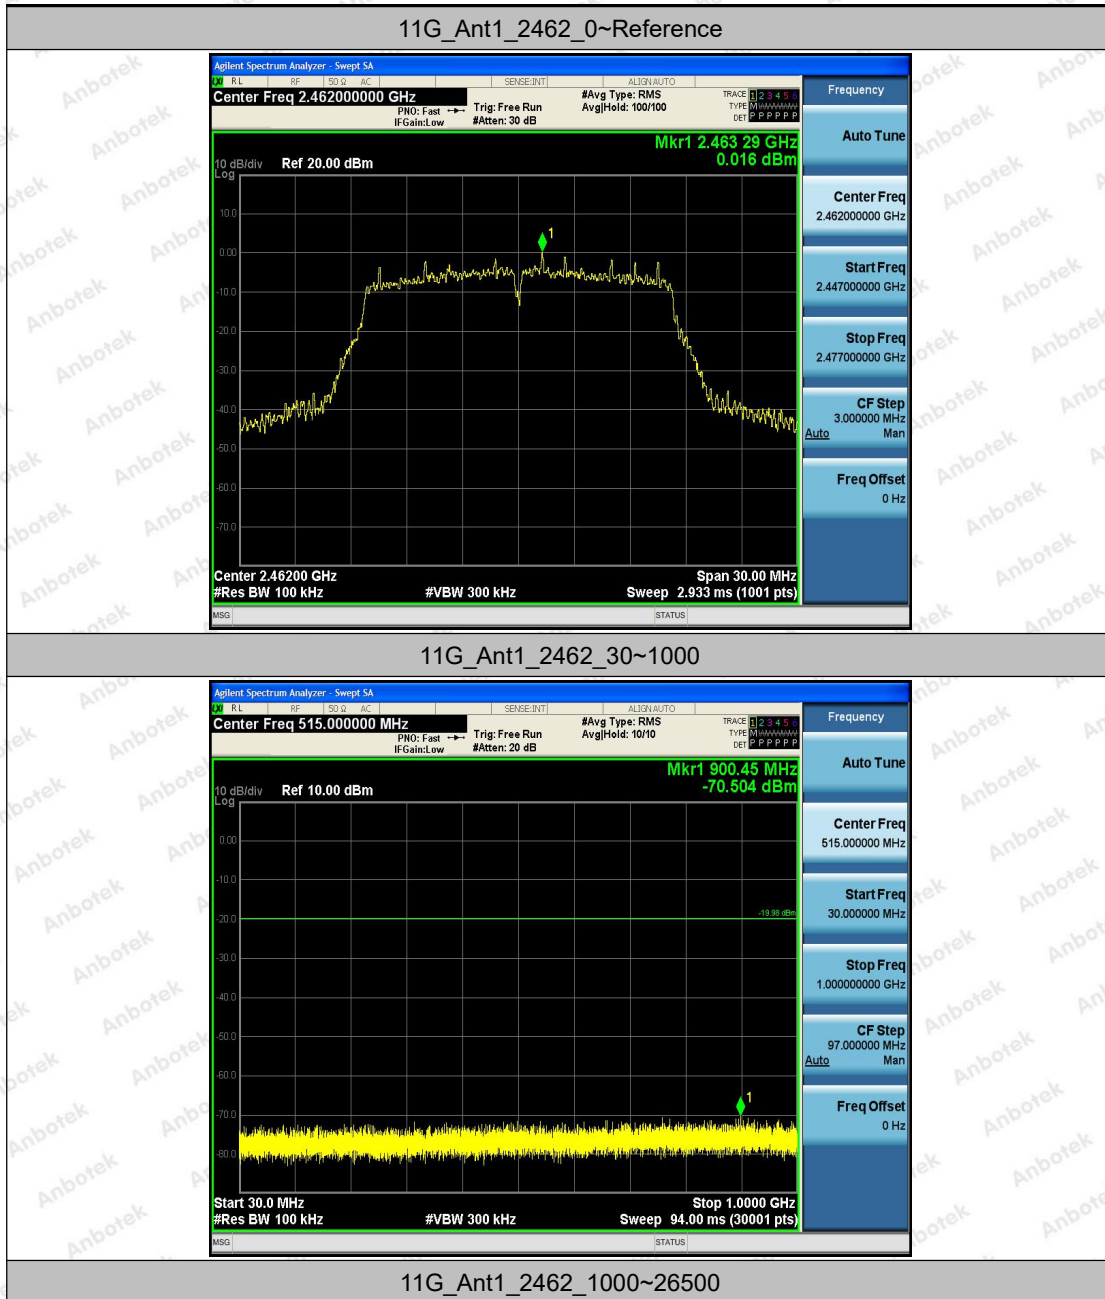

Shenzhen Anbotek Compliance Laboratory Limited

Address: 1/F., Building D, Sogood Science and Technology Park, Sanwei Community, Hangcheng Street, Bao'an District, Shenzhen, Guangdong, China.
Tel: (86) 755-26066440 Fax: (86) 755-26014772 Email: service@anbotek.com

Hotline
400-003-0500
www.anbotek.com