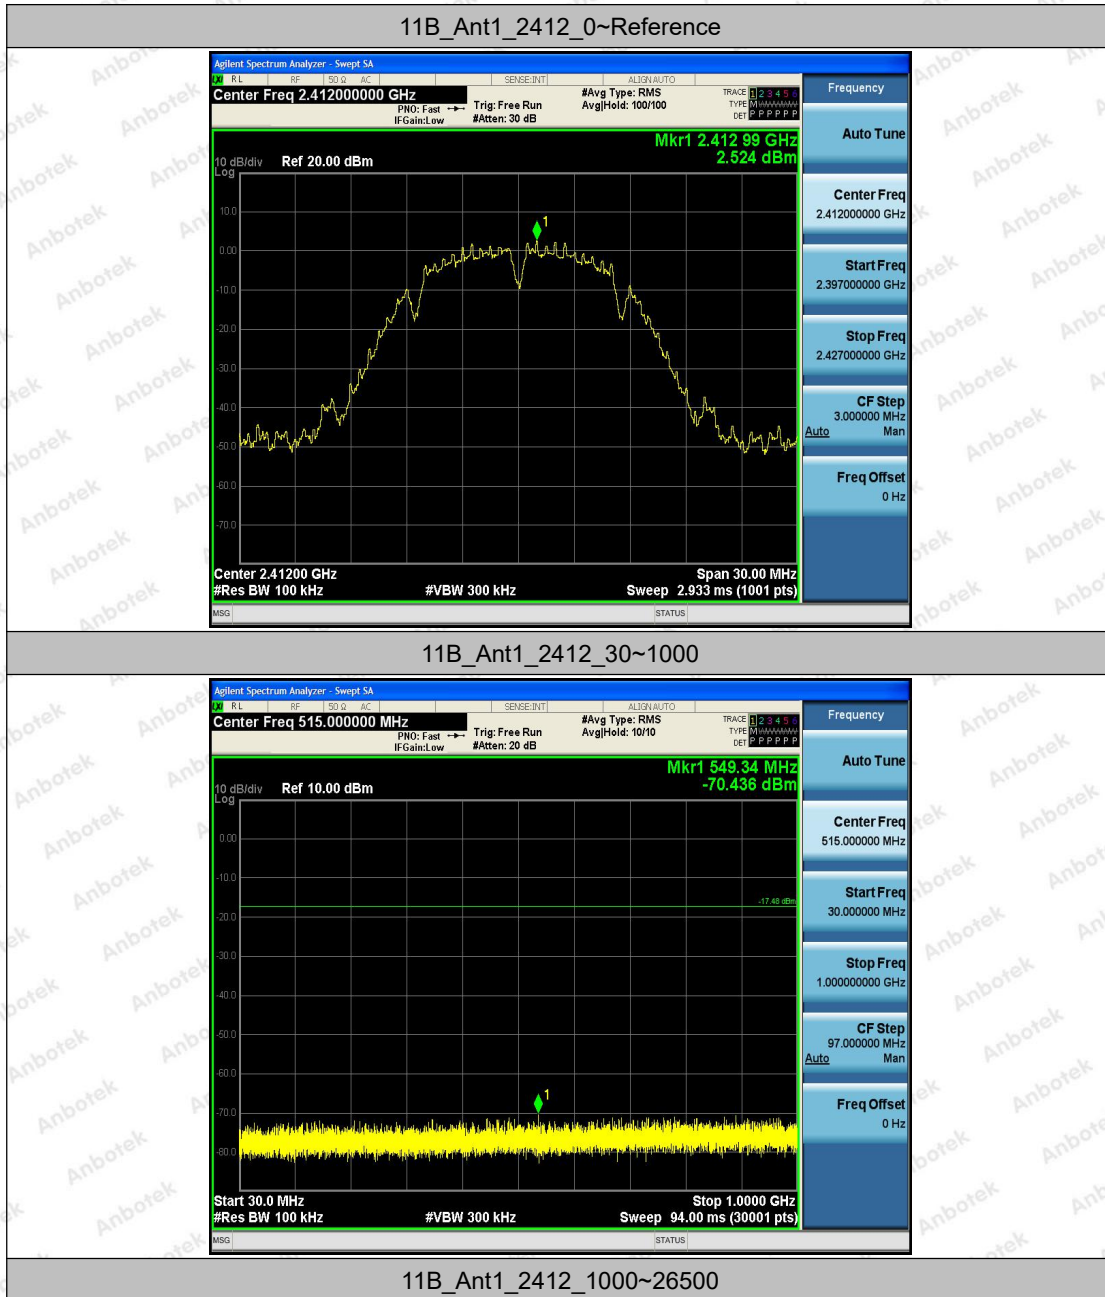

Test Graphs

Shenzhen Anbotek Compliance Laboratory Limited

Address: 1/F., Building D, Sogood Science and Technology Park, Sanwei Community, Hangcheng Street, Bao'an District, Shenzhen, Guangdong, China.

Tel: (86) 755-26066440 Fax: (86) 755-26014772 Email: service@anbotek.com

Hotline
400-003-0500
www.anbotek.com