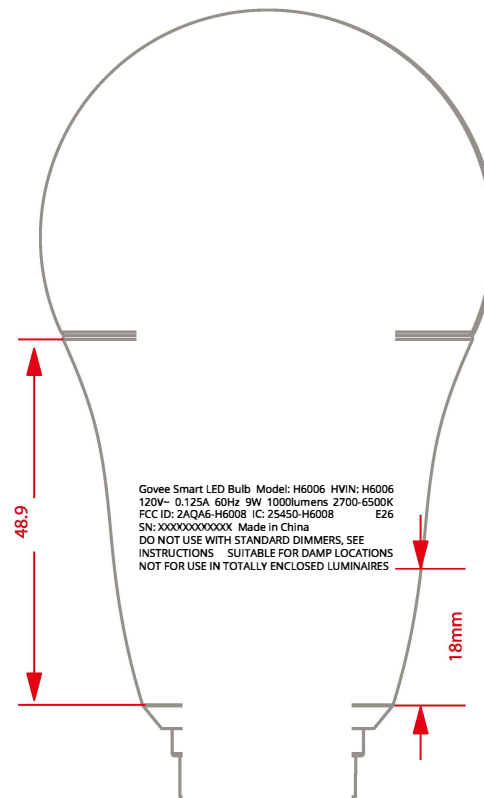

Front

Gray area: Radium carving
 Pantone: Cool gray 7c

Character content back horizontally centered

Rear

Black character silk screen or radium carving

Making Life Smarter

Model: H6006