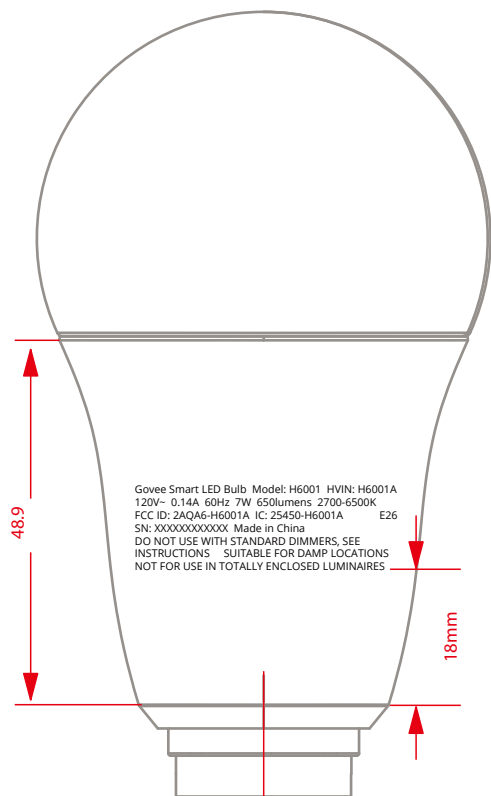

Rear

Center horizontally

Gray letters: laser carving
Pantone : Cool gary 6c

Laser carving

Model: H6001