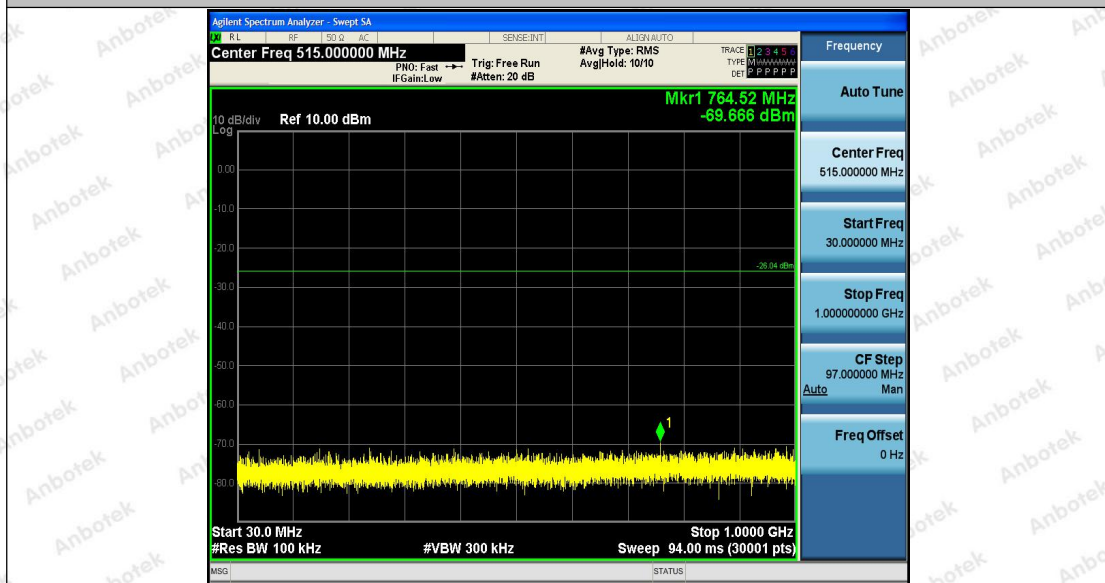

11N40_Ant1_2452_30~1000

Shenzhen Anbotek Compliance Laboratory Limited

Address: 1/F., Building D, Sogood Science and Technology Park, Sanwei Community, Hangcheng Street, Bao'an District, Shenzhen, Guangdong, China.

Tel: (86) 755-26066440 Fax: (86) 755-26014772 Email: service@anbotek.com

Hotline
400-003-0500
www.anbotek.com