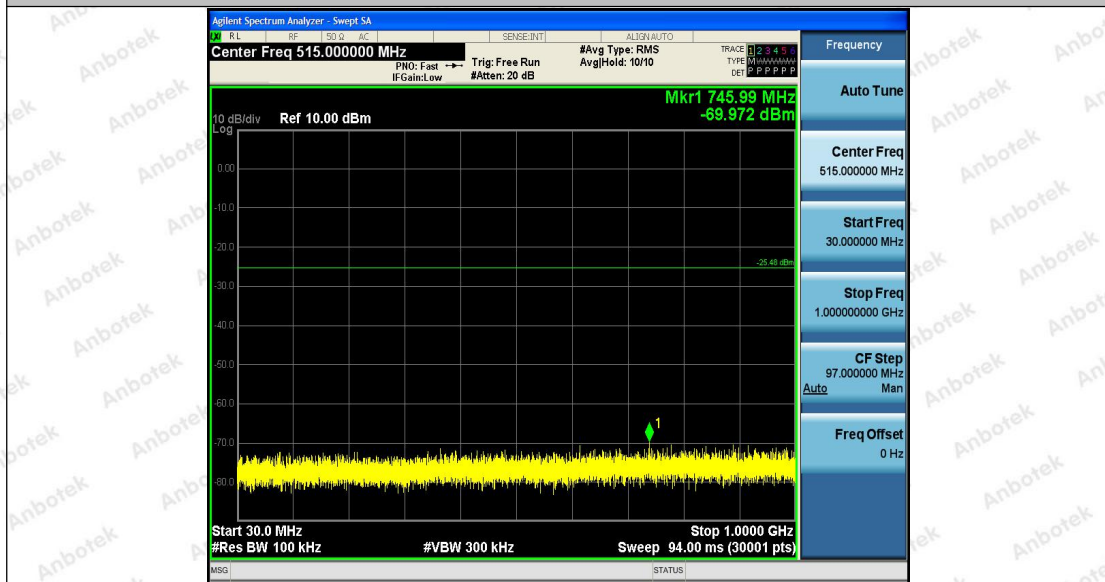

11N40_Ant1_2422_30~1000