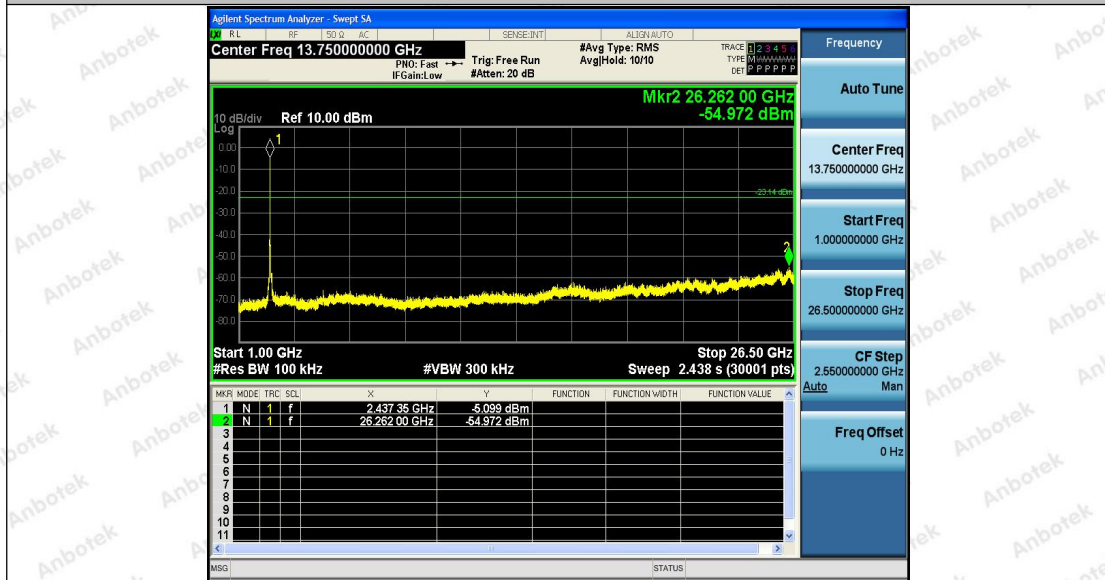

11N20_Ant1_2437_1000~26500