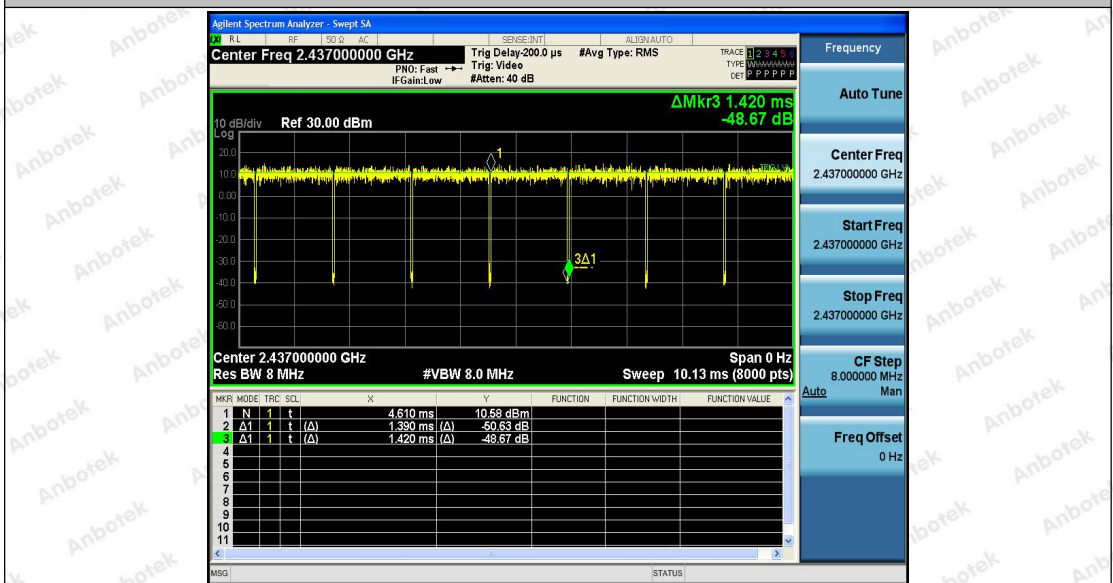

11G_Ant1_2437

Shenzhen Anbotek Compliance Laboratory Limited

Address: 1/F., Building D, Sogood Science and Technology Park, Sanwei Community, Hangcheng Street, Bao'an District, Shenzhen, Guangdong, China.
Tel: (86) 755-26066440 Fax: (86) 755-26014772 Email: service@anbotek.com

Hotline 400-003-0500
www.anbotek.com