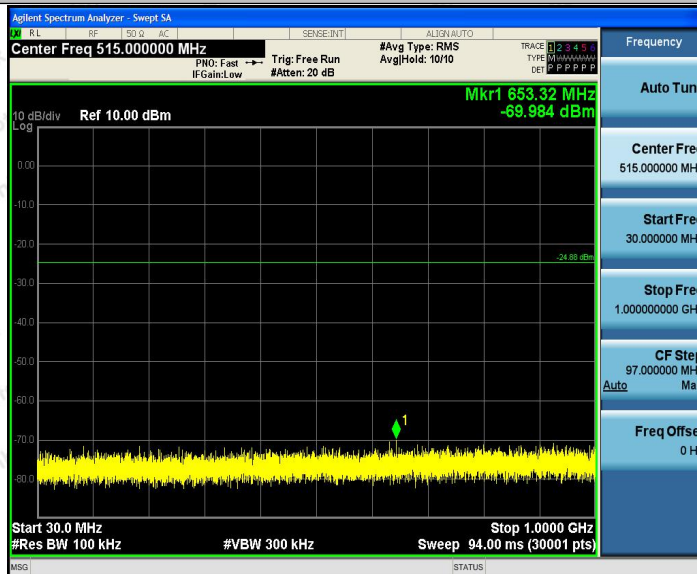

11N20_Ant1_2412_30~1000

Shenzhen Anbotek Compliance Laboratory Limited

Address: 1/F., Building D, Sogood Science and Technology Park, Sanwei Community, Hangcheng Street, Bao'an District, Shenzhen, Guangdong, China.
Tel: (86) 755-26066440 Fax: (86) 755-26014772 Email: service@anbotek.com

Hotline
400-003-0500
www.anbotek.com