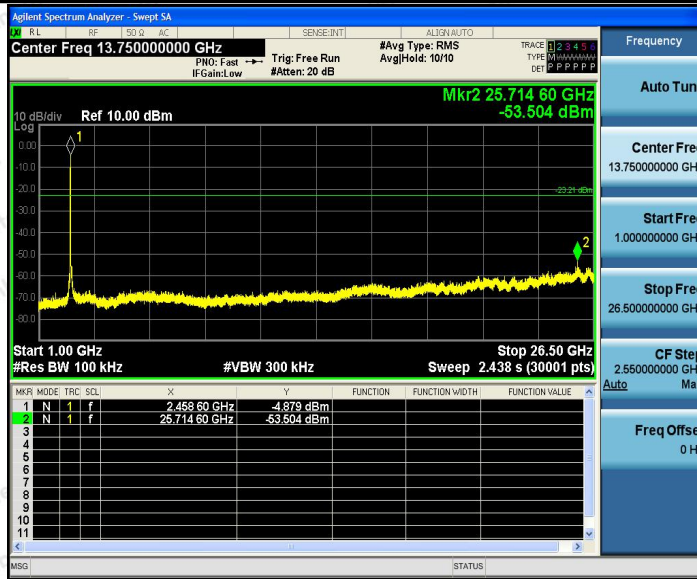

Shenzhen Anbotek Compliance Laboratory Limited

Address: 1/F., Building D, Sogood Science and Technology Park, Sanwei Community, Hangcheng Street, Bao'an District, Shenzhen, Guangdong, China.
Tel: (86) 755-26066440 Fax: (86) 755-26014772 Email: service@anbotek.com

Hotline
400-003-0500
www.anbotek.com