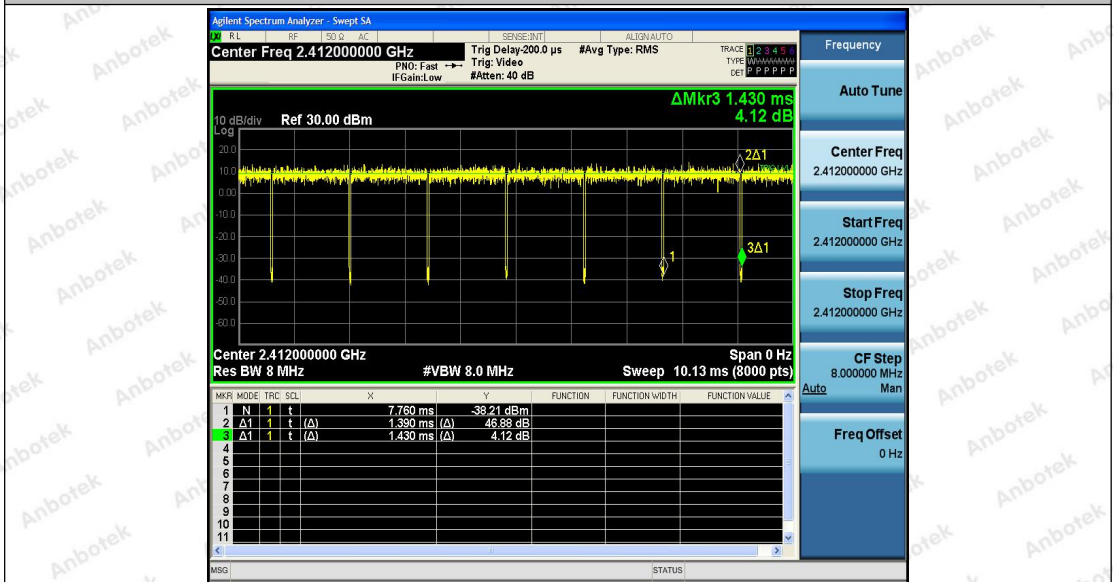

11G_Ant1_2412