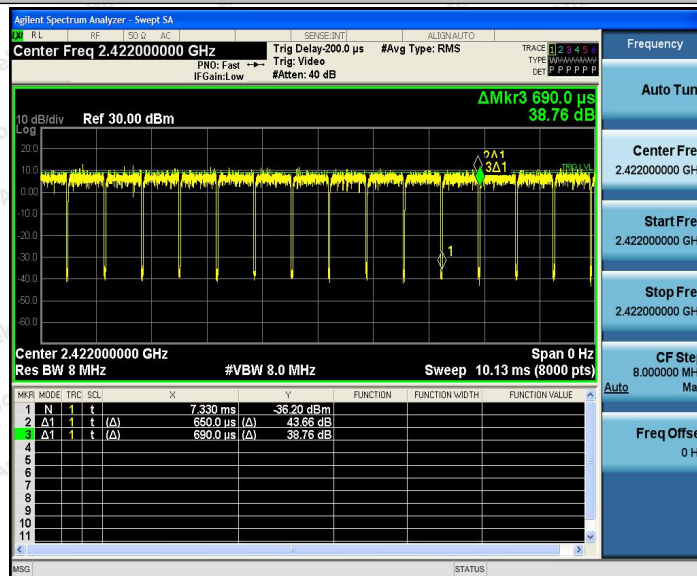

11N40_Ant1_2422

Shenzhen Anbotek Compliance Laboratory Limited

Address: 1/F., Building D, Sogood Science and Technology Park, Sanwei Community, Hangcheng Street, Bao'an District, Shenzhen, Guangdong, China.

Tel: (86) 755-26066440 Fax: (86) 755-26014772 Email: service@anbotek.com

Hotline
400-003-0500
www.anbotek.com