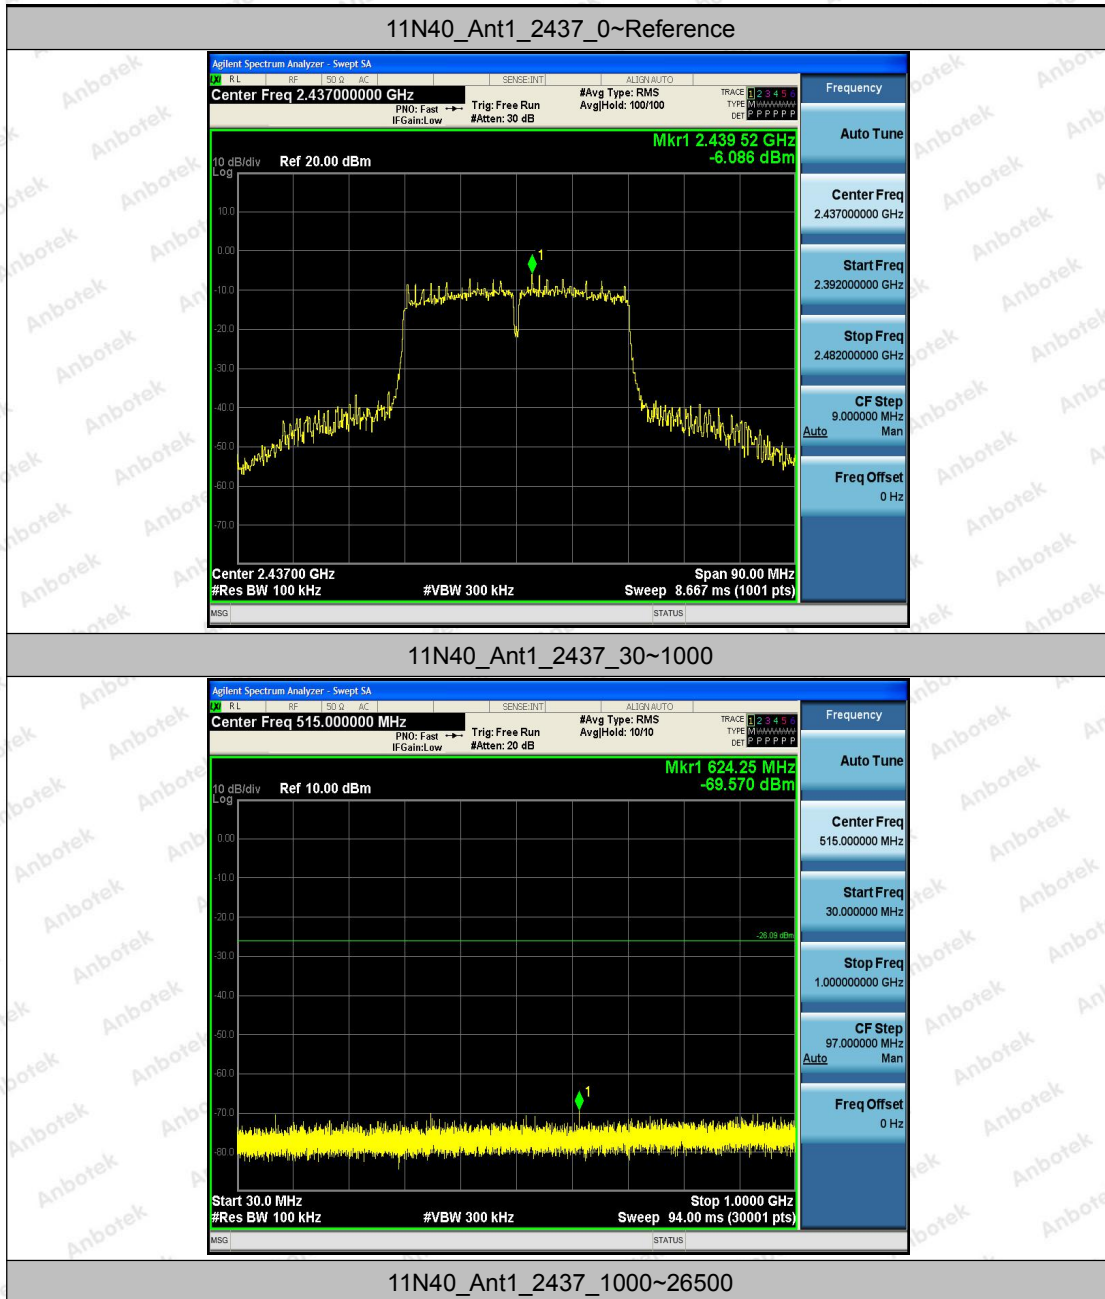

Shenzhen Anbotek Compliance Laboratory Limited

Address: 1/F., Building D, Sogood Science and Technology Park, Sanwei Community, Hangcheng Street, Bao'an District, Shenzhen, Guangdong, China.
Tel: (86) 755-26066440 Fax: (86) 755-26014772 Email: service@anbotek.com

Hotline 400-003-0500
www.anbotek.com