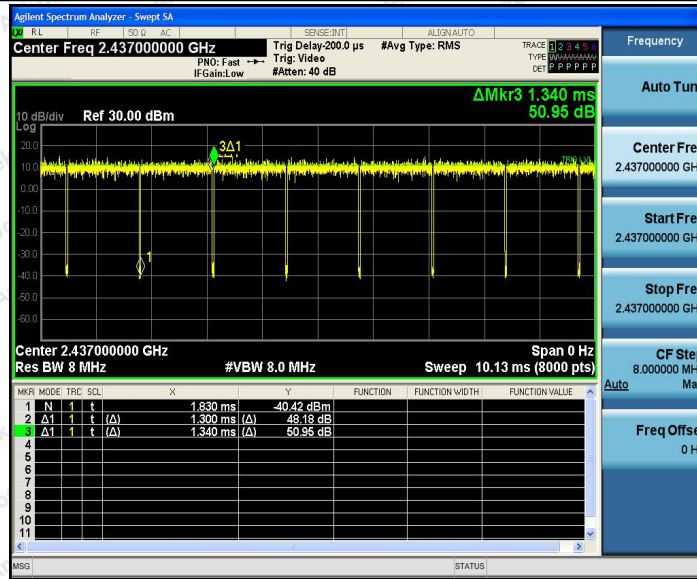

Shenzhen Anbotek Compliance Laboratory Limited

Address: 1/F., Building D, Sogood Science and Technology Park, Sanwei Community, Hangcheng Street, Bao'an District, Shenzhen, Guangdong, China.

Tel: (86) 755-26066440 Fax: (86) 755-26014772 Email: service@anbotek.com

Hotline
400-003-0500
www.anbotek.com