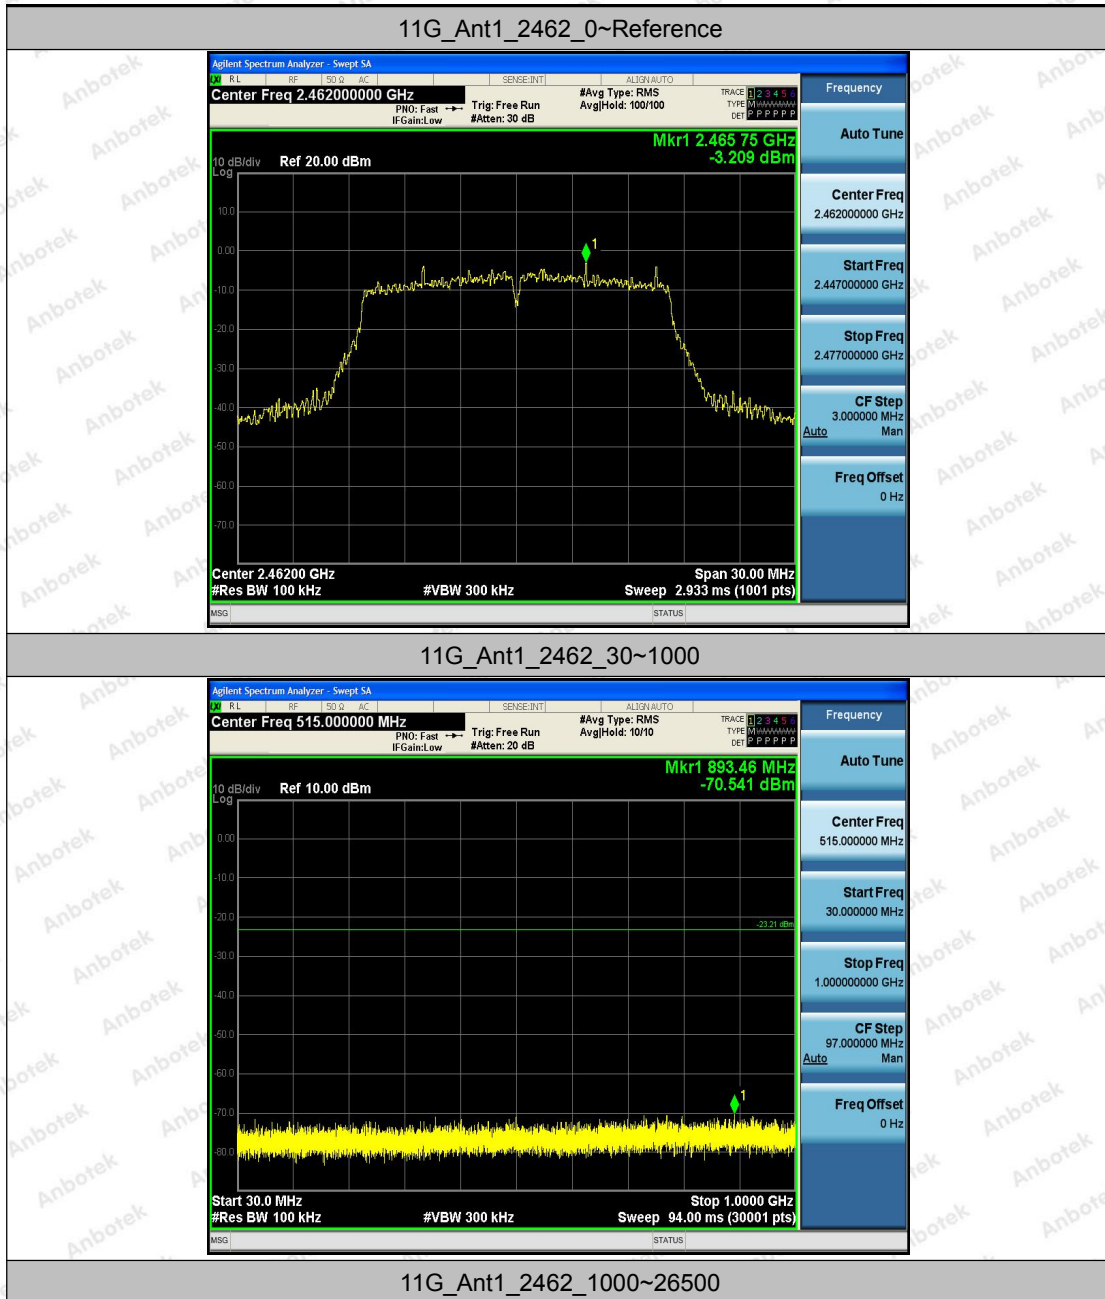

Shenzhen Anbotek Compliance Laboratory Limited

Address: 1/F., Building D, Sogood Science and Technology Park, Sanwei Community, Hangcheng Street, Bao'an District, Shenzhen, Guangdong, China.
Tel: (86) 755-26066440 Fax: (86) 755-26014772 Email: service@anbotek.com

Hotline 400-003-0500
www.anbotek.com