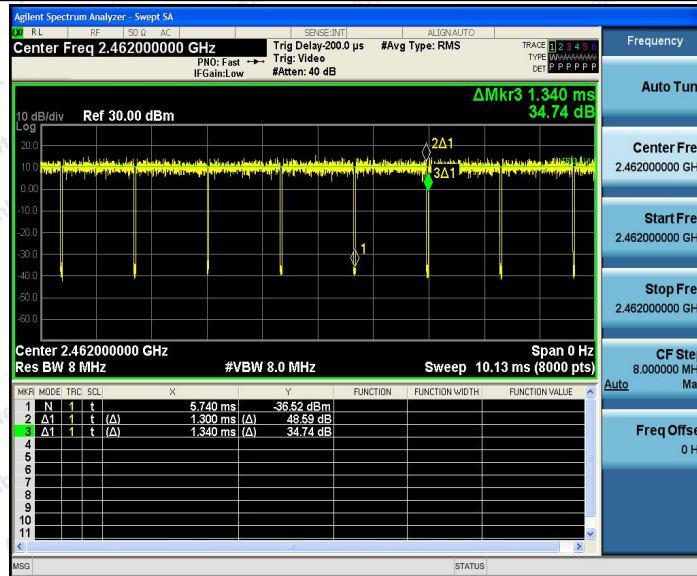

11N20_Ant1_2462