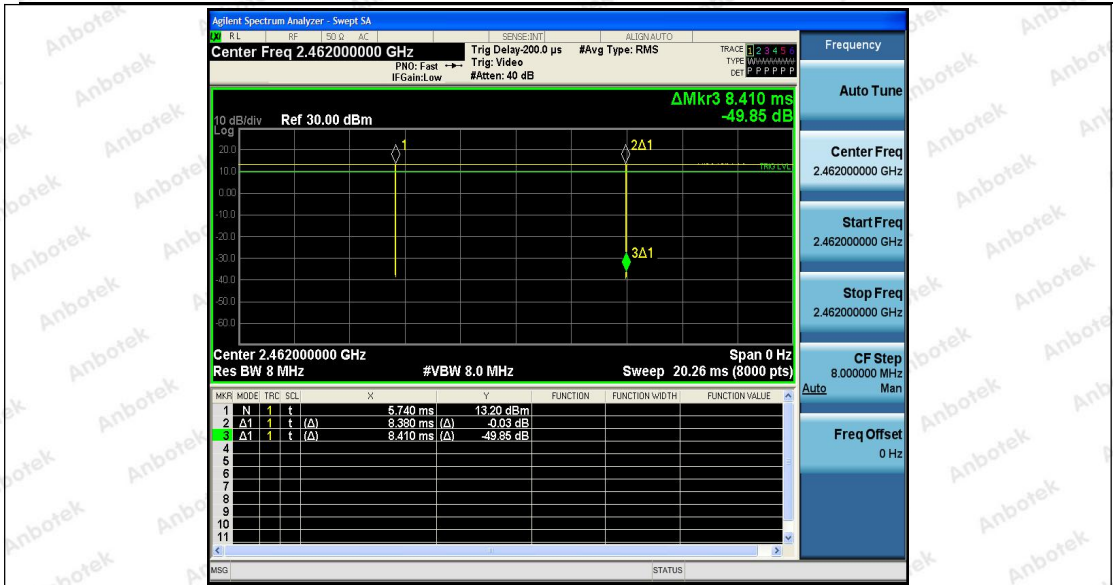

Shenzhen Anbotek Compliance Laboratory Limited

Address: 1/F., Building D, Sogood Science and Technology Park, Sanwei Community, Hangcheng Street, Bao'an District, Shenzhen, Guangdong, China.
Tel: (86) 755-26066440 Fax: (86) 755-26014772 Email: service@anbotek.com

Hotline 400-003-0500
www.anbotek.com