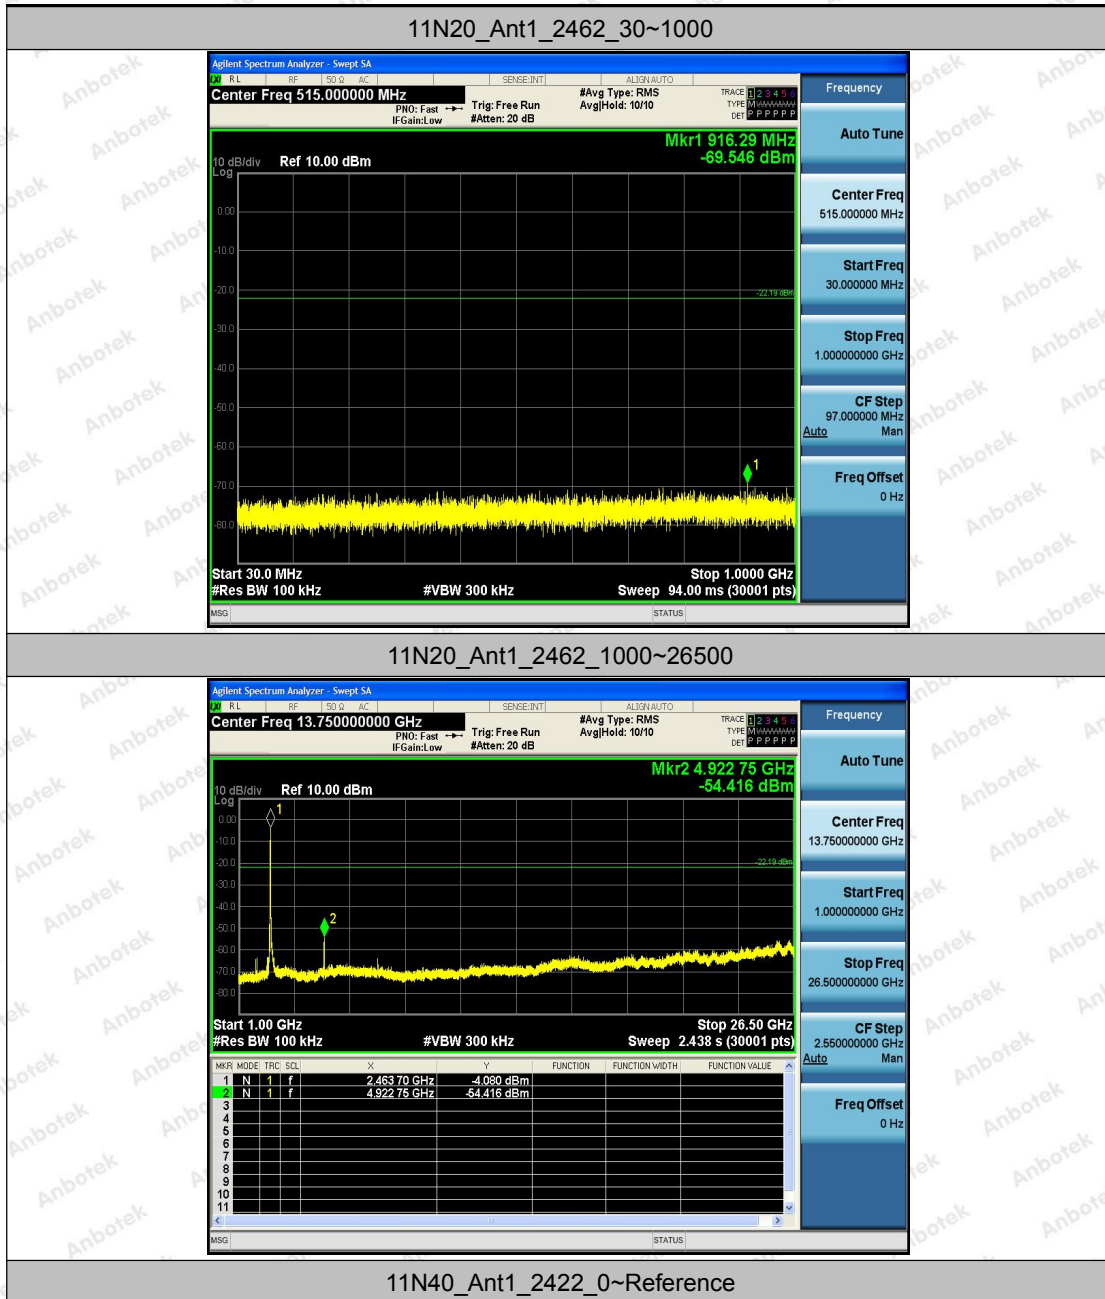

Shenzhen Anbotek Compliance Laboratory Limited

Address: 1/F., Building D, Sogood Science and Technology Park, Sanwei Community, Hangcheng Street, Bao'an District, Shenzhen, Guangdong, China.
Tel: (86) 755-26066440 Fax: (86) 755-26014772 Email: service@anbotek.com

Hotline 400-003-0500
www.anbotek.com