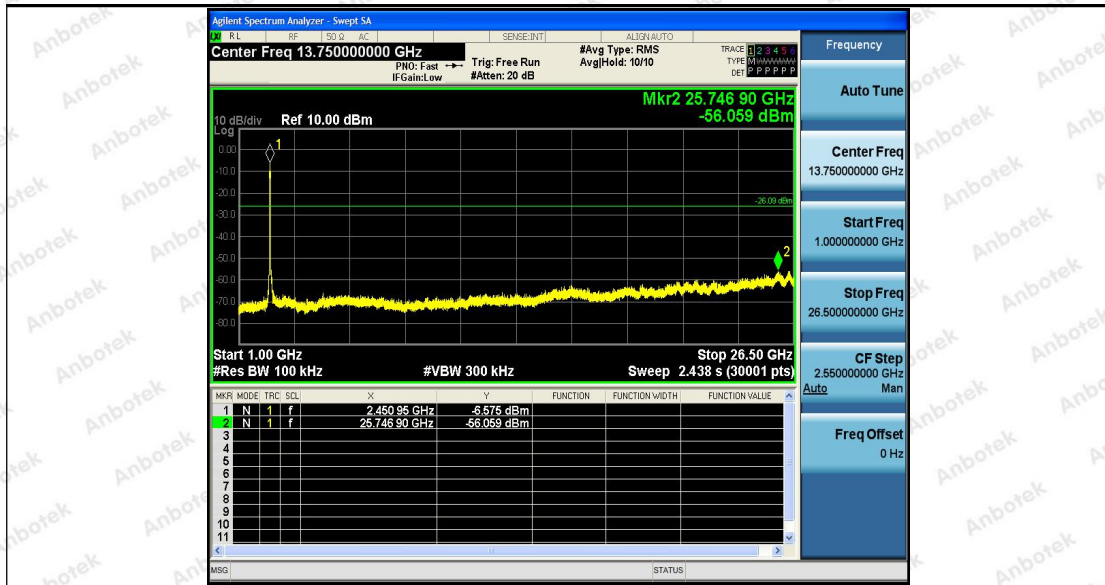

Shenzhen Anbotek Compliance Laboratory Limited

Address: 1/F., Building D, Sogood Science and Technology Park, Sanwei Community, Hangcheng Street, Bao'an District, Shenzhen, Guangdong, China.

Tel: (86) 755-26066440 Fax: (86) 755-26014772 Email: service@anbotek.com

Hotline
400-003-0500
www.anbotek.com