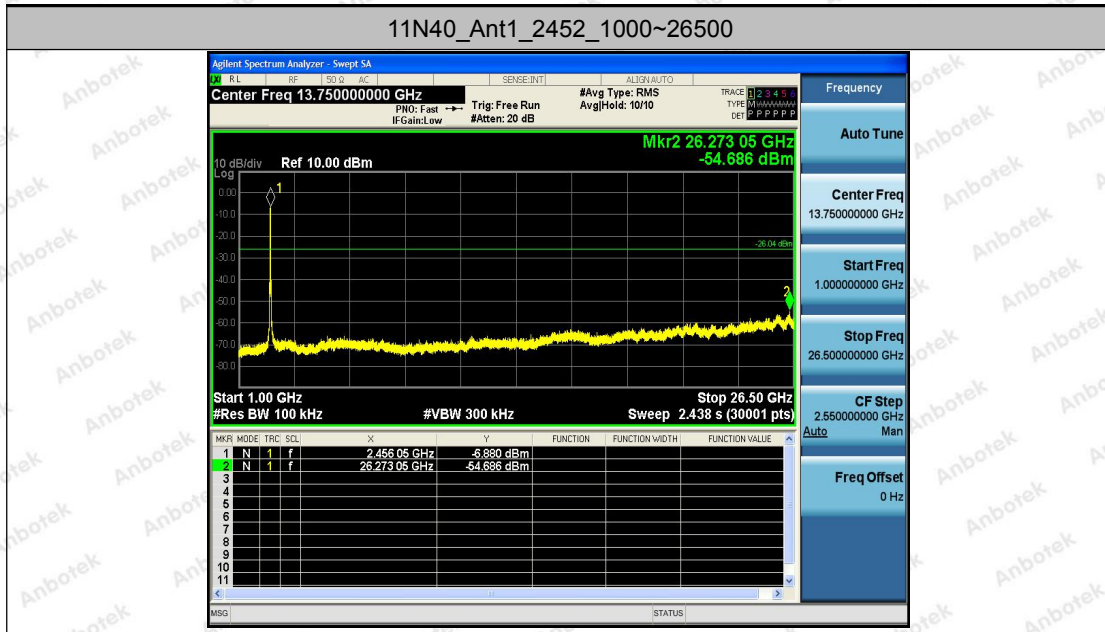

Shenzhen Anbotek Compliance Laboratory Limited

Address: 1/F., Building D, Sogood Science and Technology Park, Sanwei Community, Hangcheng Street, Bao'an District, Shenzhen, Guangdong, China.
Tel: (86) 755-26066440 Fax: (86) 755-26014772 Email: service@anbotek.com

Hotline
400-003-0500
www.anbotek.com