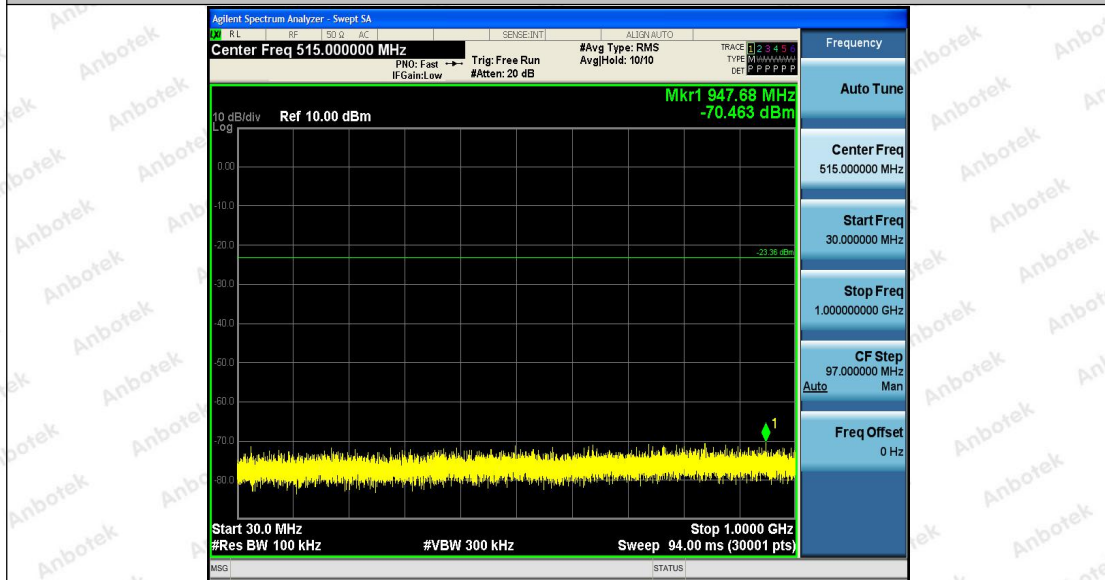

11G_Ant1_2437_30~1000

11G_Ant1_2437_1000~26500

Shenzhen Anbotek Compliance Laboratory Limited

Address: 1/F., Building D, Sogood Science and Technology Park, Sanwei Community, Hangcheng Street, Bao'an District, Shenzhen, Guangdong, China.