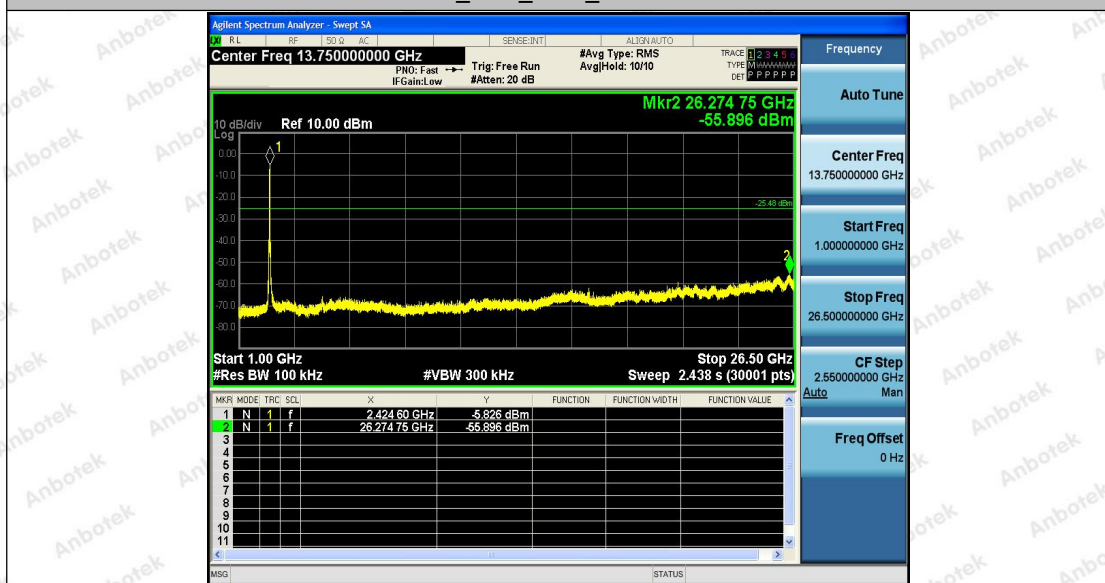

11N40_Ant1_2422_1000~26500

Shenzhen Anbotek Compliance Laboratory Limited

Address: 1/F., Building D, Sogood Science and Technology Park, Sanwei Community, Hangcheng Street, Bao'an District, Shenzhen, Guangdong, China.

Tel: (86) 755-26066440 Fax: (86) 755-26014772 Email: service@anbotek.com

Hotline
400-003-0500
www.anbotek.com