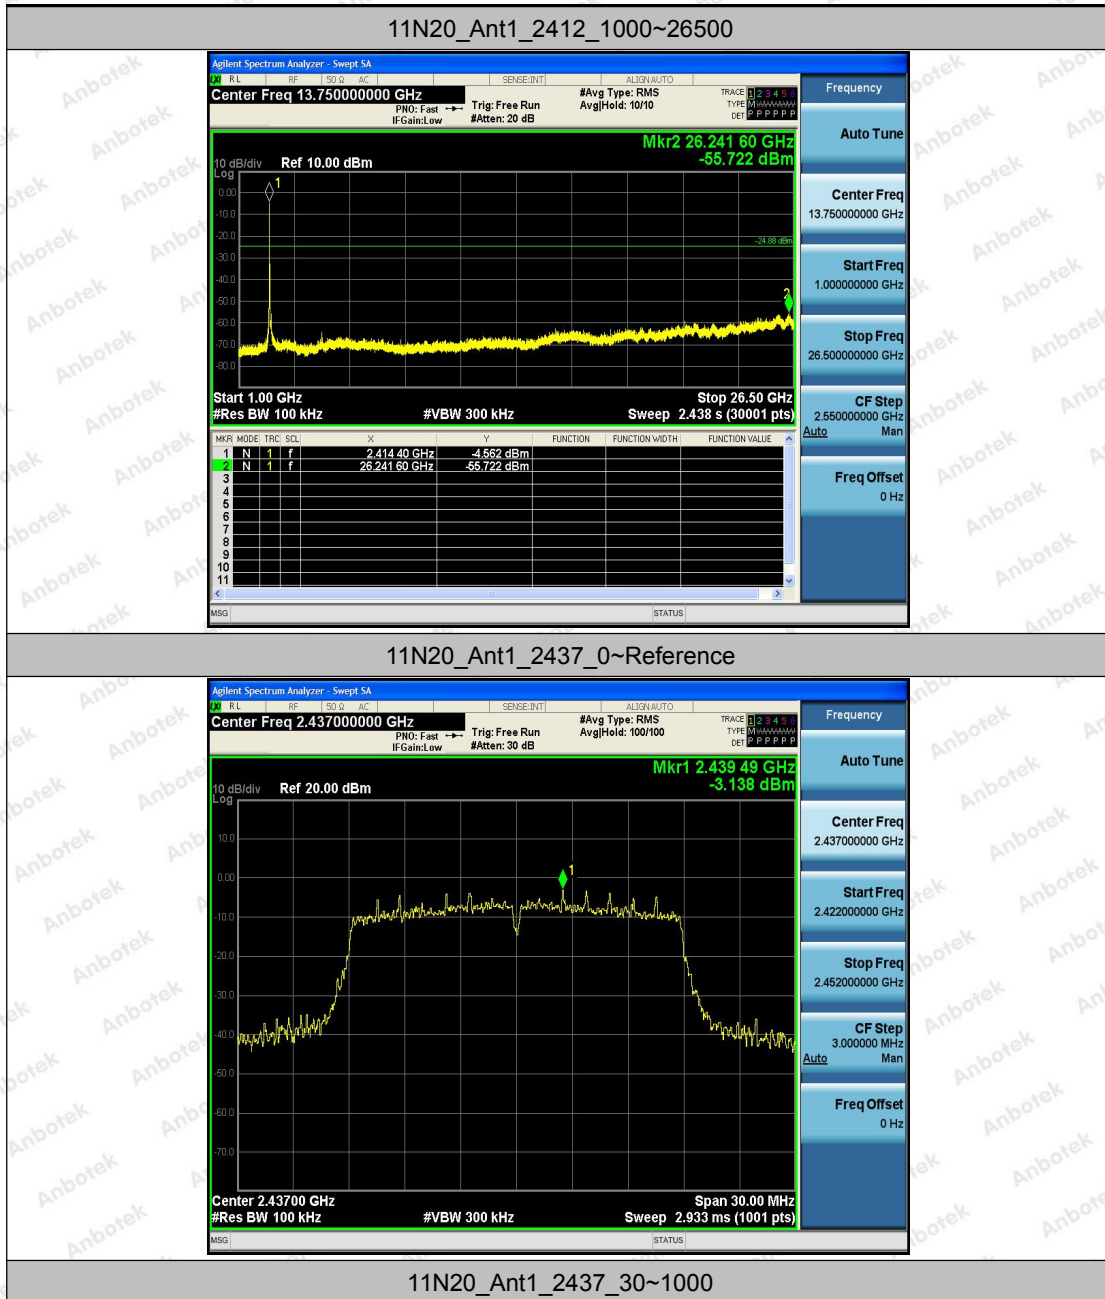

Shenzhen Anbotek Compliance Laboratory Limited

Address: 1/F., Building D, Sogood Science and Technology Park, Sanwei Community, Hangcheng Street, Bao'an District, Shenzhen, Guangdong, China.
Tel: (86) 755-26066440 Fax: (86) 755-26014772 Email: service@anbotek.com

Hotline 400-003-0500
www.anbotek.com