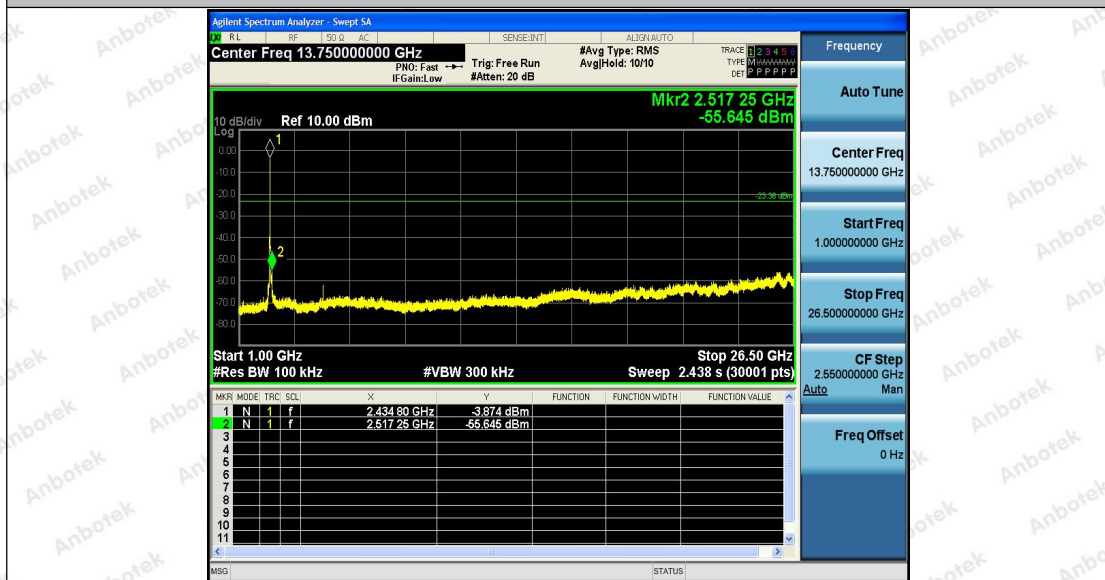

11G_Ant1_2437_30~1000

11G_Ant1_2437_1000~26500

Shenzhen Anbotek Compliance Laboratory Limited

Address: 1/F., Building D, Sogood Science and Technology Park, Sanwei Community, Hangcheng Street, Bao'an District, Shenzhen, Guangdong, China.