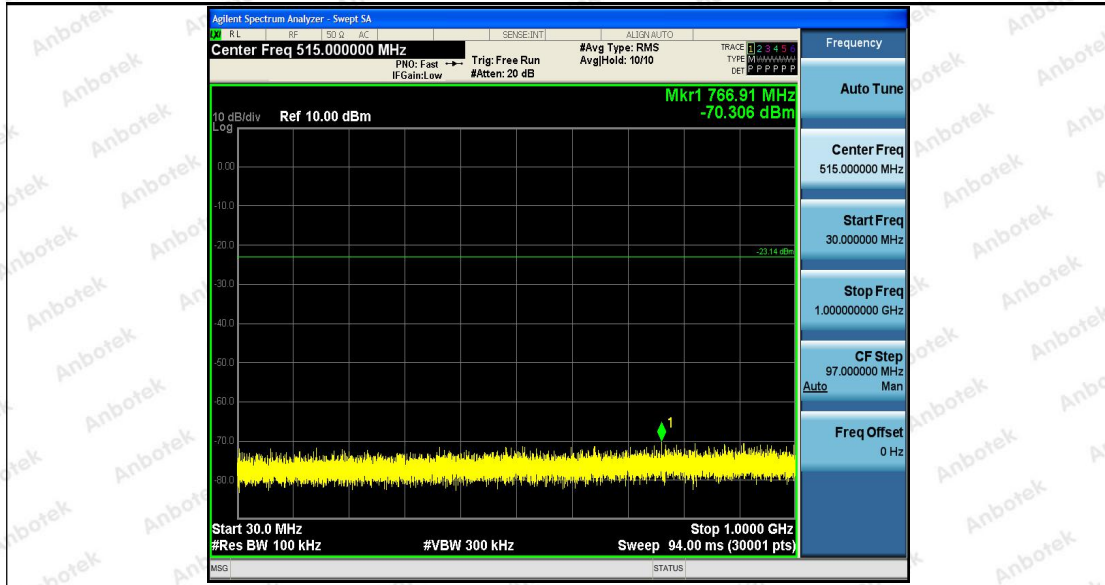

Shenzhen Anbotek Compliance Laboratory Limited

Address: 1/F., Building D, Sogood Science and Technology Park, Sanwei Community, Hangcheng Street, Bao'an District, Shenzhen, Guangdong, China.
Tel: (86) 755-26066440 Fax: (86) 755-26014772 Email: service@anbotek.com

Hotline 400-003-0500
www.anbotek.com