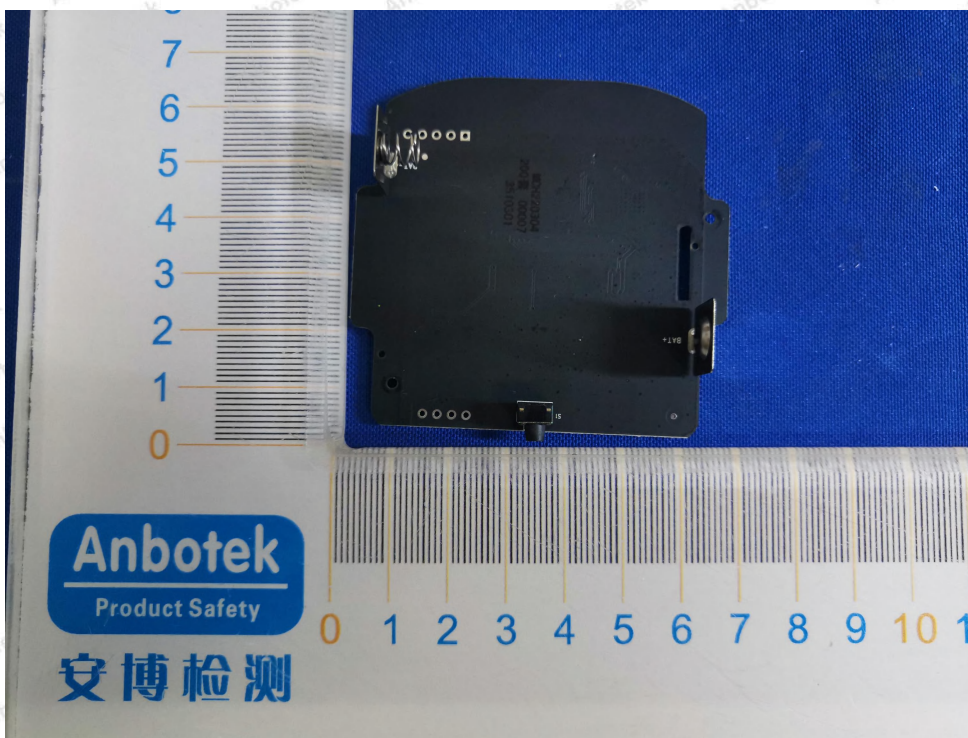

Hotline  
400-003-0500  
www.anbotek.com

Anbotek

Product Safety

**Shenzhen Anbotek Compliance Laboratory Limited**

Address: 1/F., Building D, Sogood Science and Technology Park, Sanwei Community, Hangcheng Street, Bao'an District, Shenzhen, Guangdong, China.  
Tel: (86) 755-26066440 Fax: (86) 755-26014772 Email: service@anbotek.com