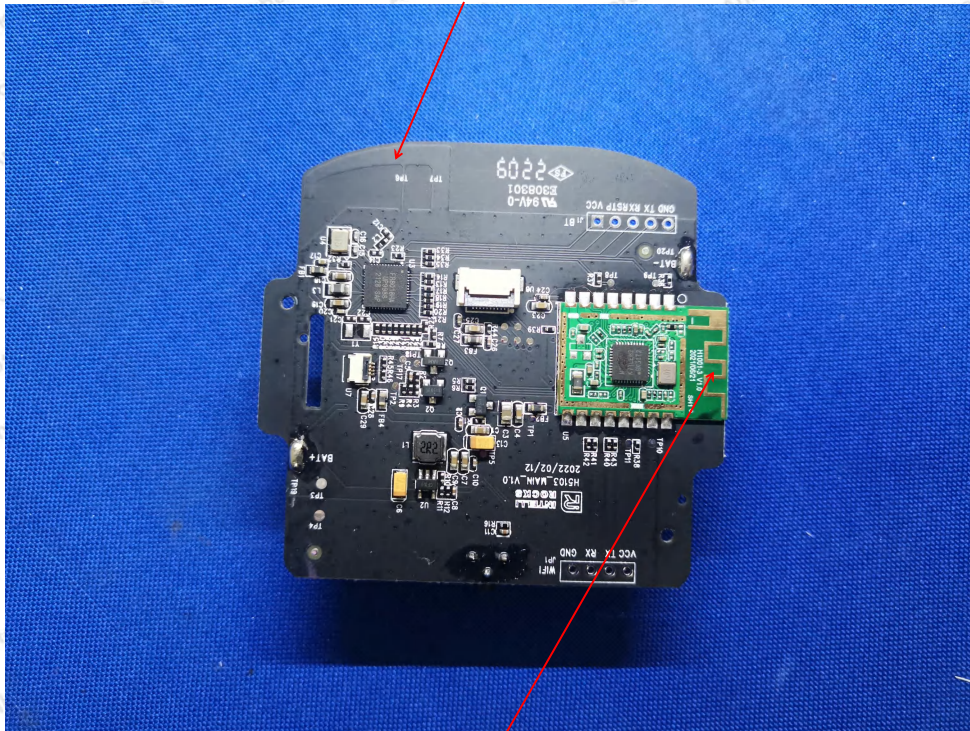

WIFI ANT

Shenzhen Anbotek Compliance Laboratory Limited

Address: 1/F., Building D, Sogood Science and Technology Park, Sanwei Community, Hangcheng Street, Bao'an District, Shenzhen, Guangdong, China.

Tel: (86) 755-26066440 Fax: (86) 755-26014772 Email: service@anbotek.com

Hotline
400-003-0500
www.anbotek.com