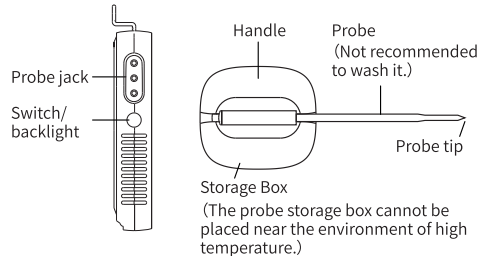

English

H5055

Packing list

SKU	B5055013	B5055014
Bluetooth meat thermometer	1	1
Probe	6	2
Probe storage box	6	2
AA Battery	2	2
User manual	1	1

Specification

Input	AA Battery *2
Working distance (In open air)	70m/230ft
Volume range	90 Db
Operating temperature	0-300°C
Temperature accuracy	±1%(0-150°C)
	±2%(150-300°C)
Waterproof grade of probe	IPx7
Screen Dimension	3 Inch