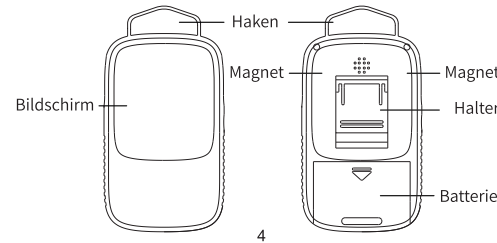

Please confirm whether the Bluetooth is turned on in your phone. When using the device, you need to open the APP and ensure that the device is within the range of Bluetooth.

3. Can't set the device

Ensure that the device is within Bluetooth range. Please turn on the device and the Bluetooth of your phone; then open the APP to set up.

Packliste

SKU	B5055013	B5055014
Bluetooth Fleisch Thermometer	1	1
Tester	6	2
Testersbewahrungskasten	6	2
AA Batterie	2	2
Benutzerhandbuch	1	1

Specification

Eingabe	AA Batterie *2
Arbeitsabstand (in der freien Luft)	70m/230ft
Volumen Bereich	90 Db
Betriebstemperaturbereich	0-300°C
Temperaturgenauigkeit	±1%(0-150°C)
	±2%(150-300°C)
Testerswasserdichtklasse	IPx7
Bildschirm Größe	3 Inch