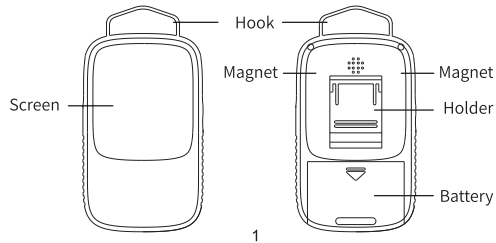

English

H5055

Packing list

SKU	B5055013	B5055014
Bluetooth meat thermometer	1	1
Probe	6	2
Probe storage box	6	2
AA Battery	2	2
User manual	1	1

Specification

Input	AA Battery *2
Working distance (In open air)	70m/230ft
Volume range	90 Db
Operating temperature	0-300°C
Temperature accuracy	±1%(0-150°C)
	±2%(150-300°C)
Waterproof grade of probe	IPx7
Screen Dimension	3 Inch

Instructions

1. Installation

- Take out the insulation sheet in the battery box;
- Long press the switch to turn on device;

2. Download APP

Search and download the APP "Govee Home" in APP store (IOS) or Google Play (Android).