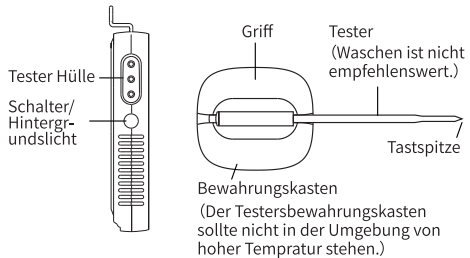

Please check whether the probes are firmly inserted into the device. In addition, the screen would display LLL/HHH when the probes detect a temperature exceeding. Please remove the probe in time.

2. Can't receive the alert

Please confirm whether the Bluetooth is turned on in your phone. When using the device, you need to open the APP and ensure that the device is within the range of Bluetooth.

3. Can't set the device

Ensure that the device is within Bluetooth range. Please turn on the device and the Bluetooth of your phone; then open the APP to set up.

Packliste

SKU	B5055013	B5055014
Bluetooth Fleisch Thermometer	1	1
Tester	6	2
Testersbewahrungskasten	6	2
AA Batterie	2	2
Benutzerhandbuch	1	1

Specification

Eingabe	AA Batterie *2
Arbeitsabstand (in der freien Luft)	70m/230ft
Volumen Bereich	90 Db
Betriebstemperaturbereich	0-300°C
Temperaturgenauigkeit	±1%(0-150°C)
	±2%(150-300°C)
Testerswasserdichtklasse	IPx7
Bildschirm Größe	3 Inch