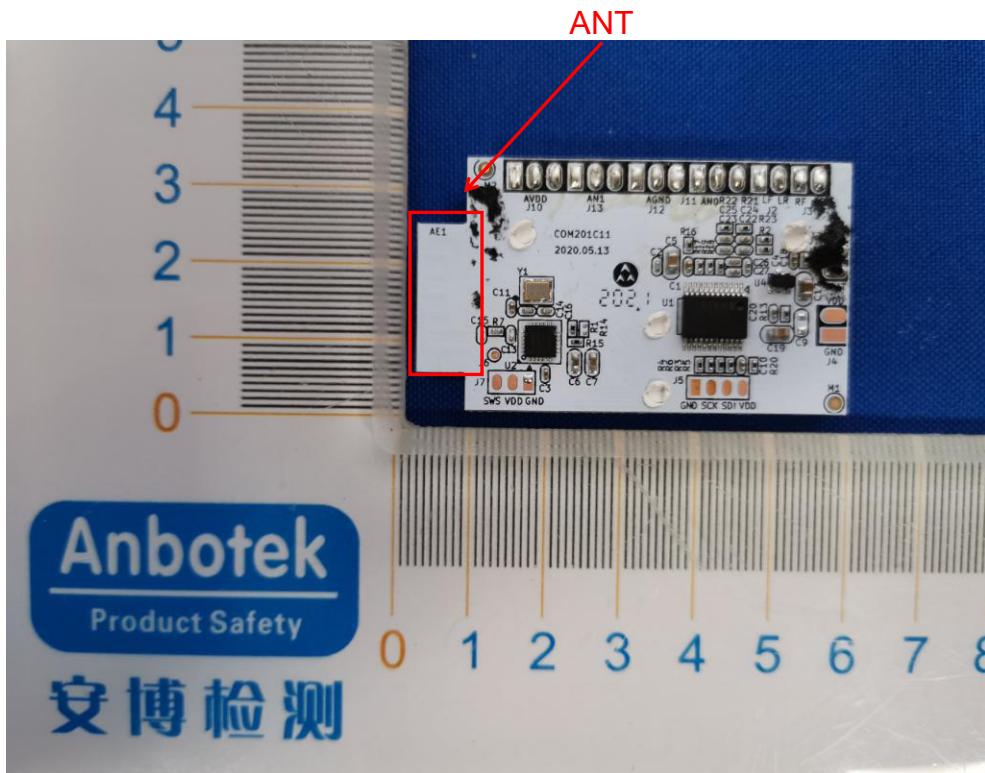

FCC ID:2AQA6-H5010

Anbotek

Product Safety

安博检测