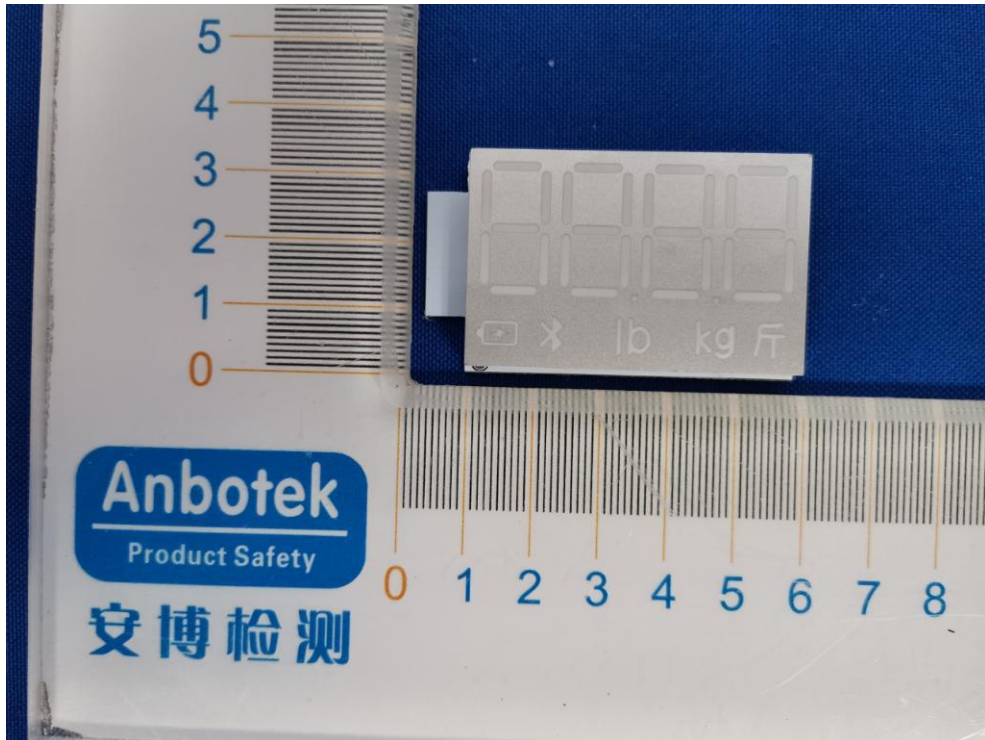

FCC ID:2AQA6-H5010

Anbotek

Product Safety

安博检测