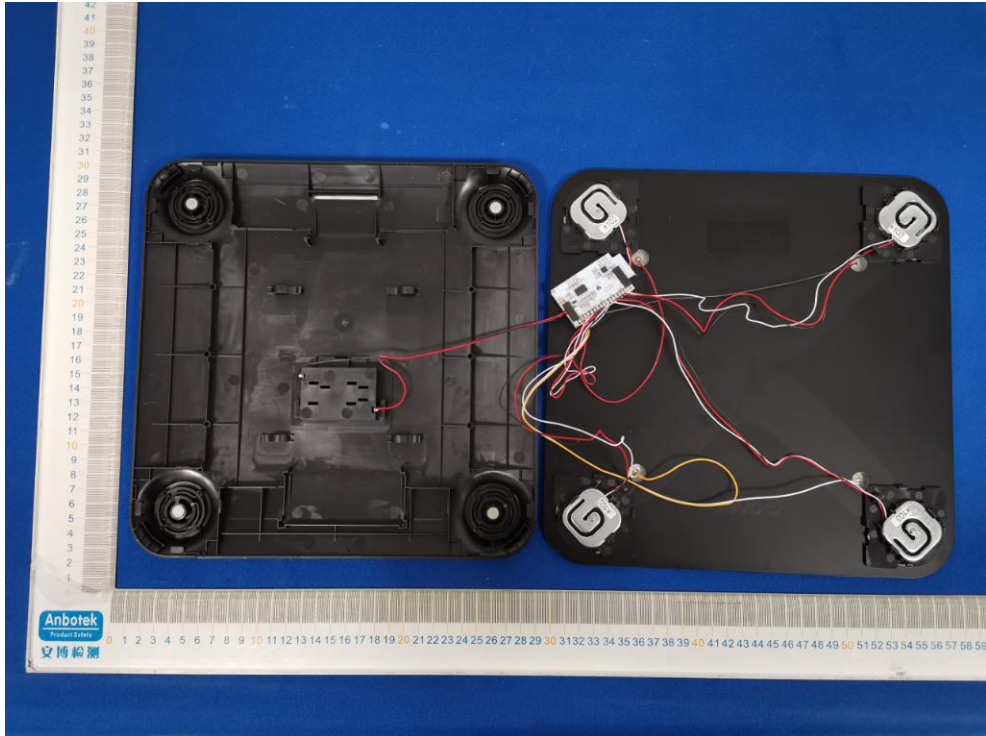

FCC ID:2AQA6-H5010

Anbotek

Product Safety

安博检测