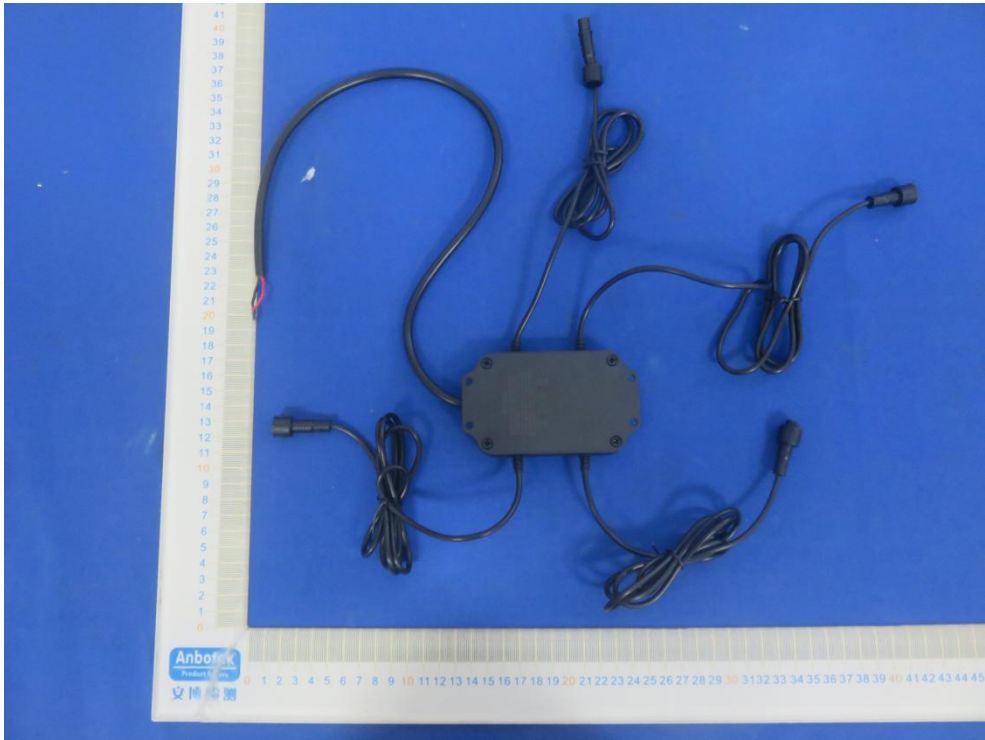

FCC ID: 2AQA6-B7080

Govee

RGBW LED Rock Lights FCC ID: 2AQA6-B7080

Model: B7080 Input: 12V DC Power: 7W Max

SN: SYL2B16100055 Made in China

Manufacturer: Shenzhen Intellirocks Tech Co.Ltd.

No.2901-2904,3002,Block C,Section J,Chuangzhi