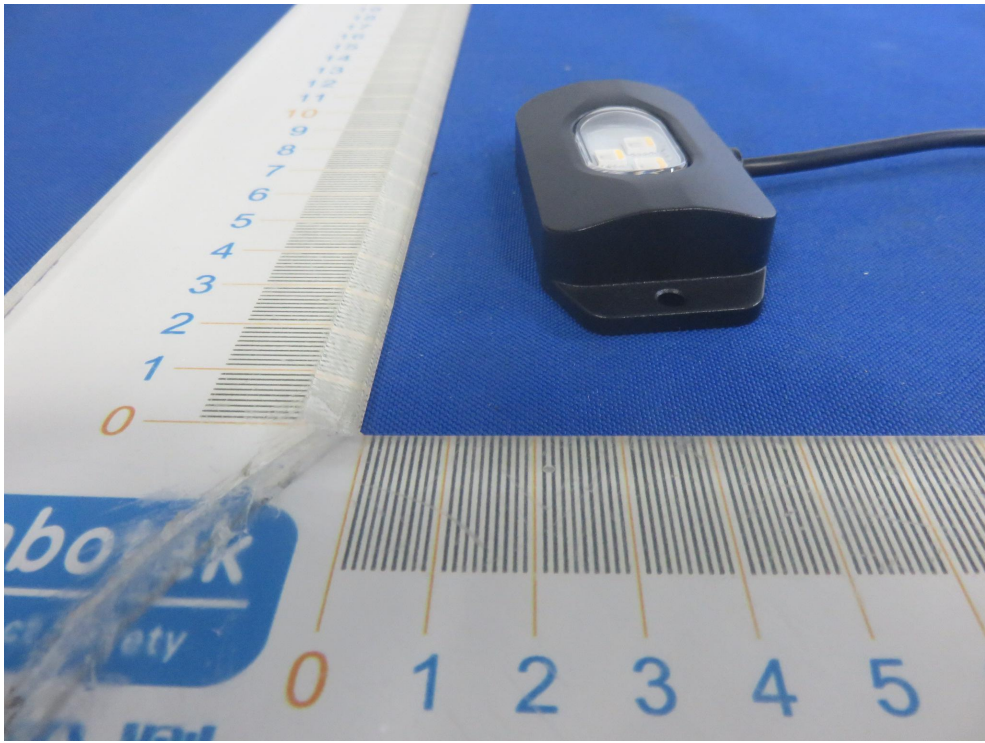

FCC ID: 2AQA6-B7080

Govee

RGBW LED Rock Lights FCC ID: 2AQA6-B7080

Model: B7080 Input: 12V DC Power: 7W Max

SN: SYL2B16100055 Made in China

Manufacturer: Shenzhen Intellirocks Tech Co.Ltd.

No.2901-2904,3002,Block C,Section J,Chuangzhi