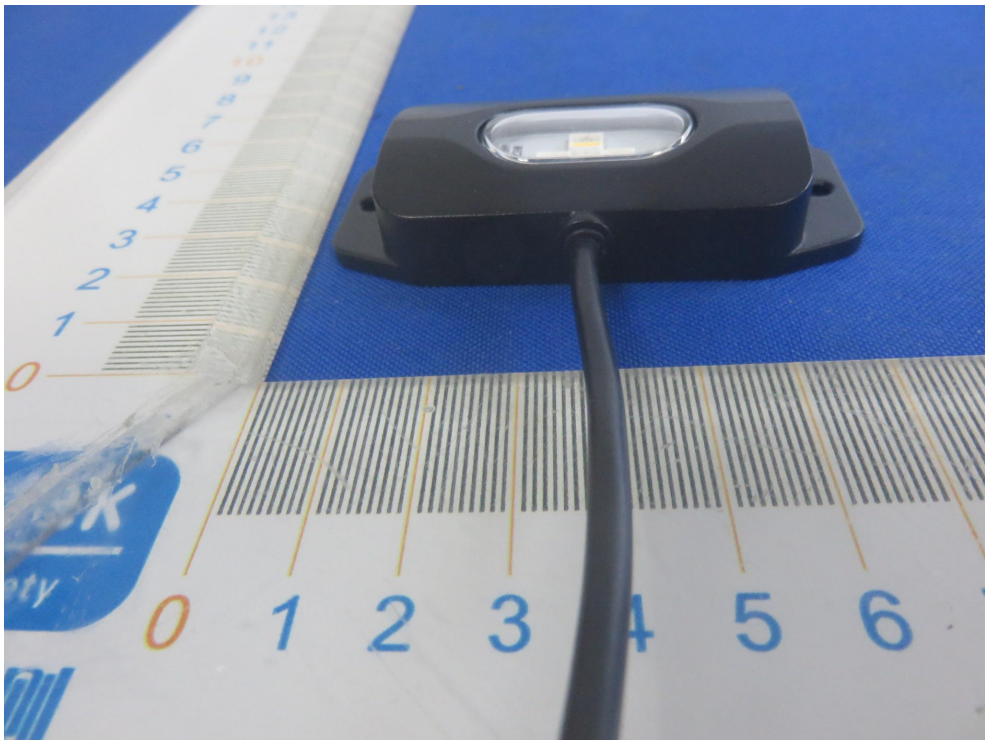

FCC ID: 2AQA6-B7080

Govee

RGBW LED Rock Lights FCC ID: 2AQA6-B7080

Model: B7080 Input: 12V DC Power: 7W Max

SN: SYL2B16100055 Made in China

Manufacturer: Shenzhen Intellirocks Tech Co.Ltd.

No.2901-2904,3002,Block C,Section J,Chuangzhi