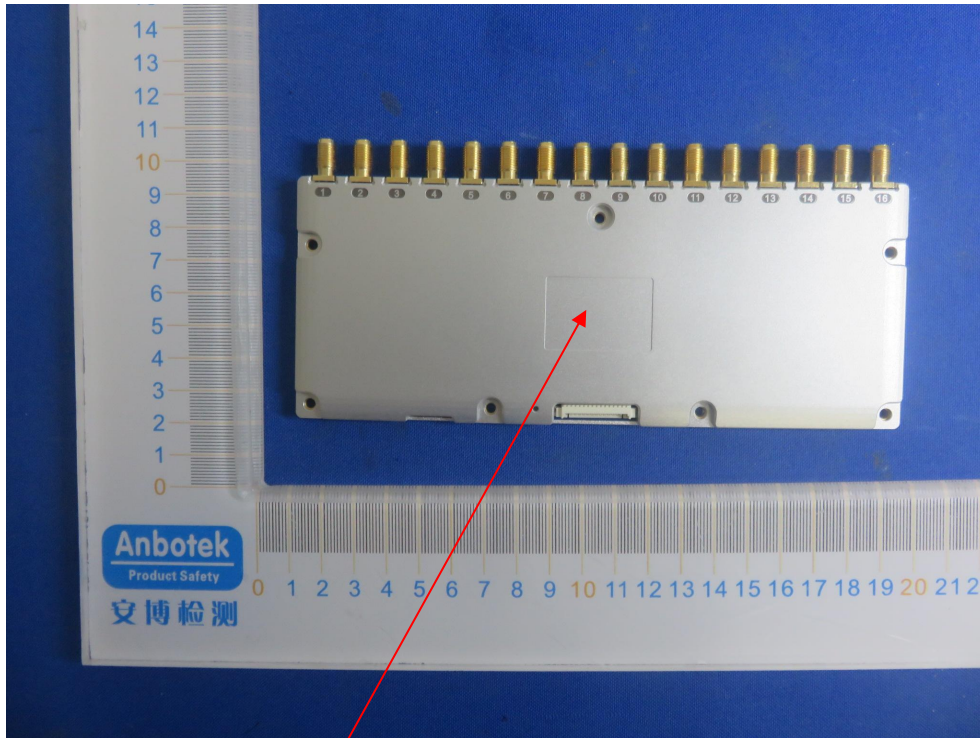

Label Location:

SILION 芯联 

SN: 2205180031
MODEL: SIM7400E
FCCID: 2AQ9M-SIM7400E