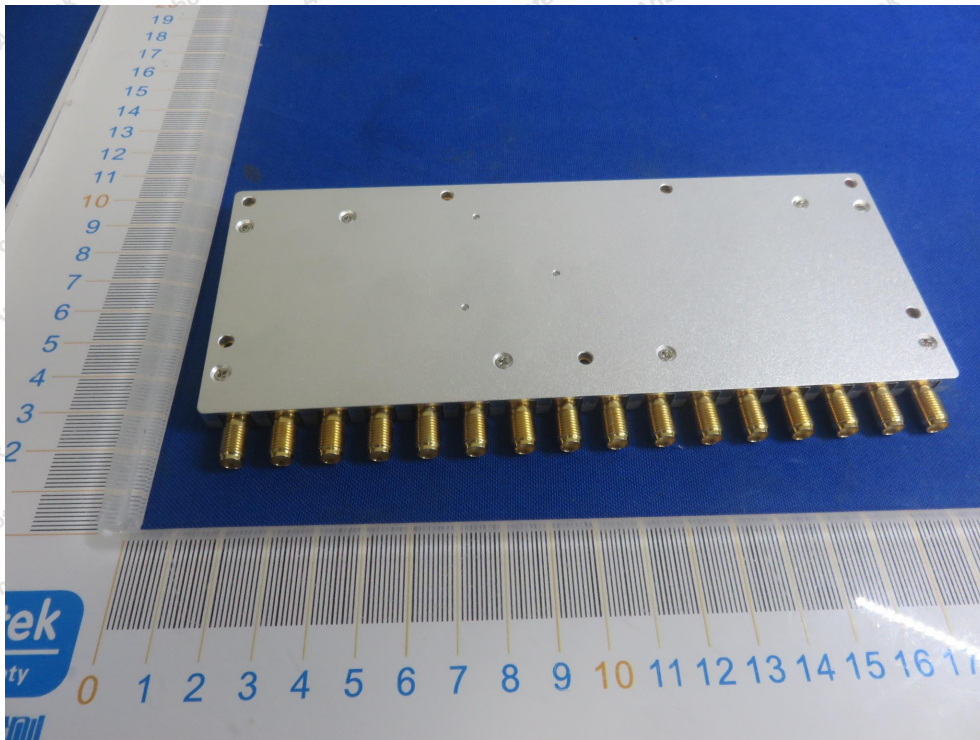

Code: AB-RF-05-b

Hotline
400-003-0500
www.anbotek.com.cn

Anbotek

Product Safety

Shenzhen Anbotek Compliance Laboratory Limited

Address: 1/F., Building D, Sogood Science and Technology Park, Sanwei Community, Hangcheng Street, Bao'an District, Shenzhen, Guangdong, China.
Tel: (86) 0755-26066440 Fax: (86) 0755-26014772 Email: service@anbotek.com