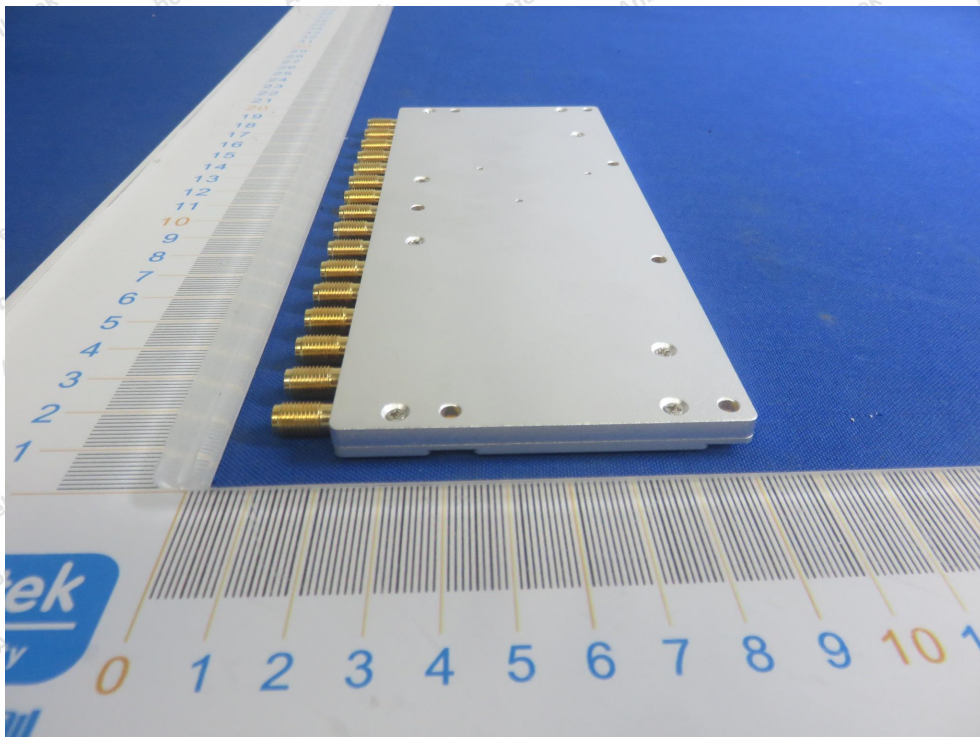

Code: AB-RF-05-b

Hotline
400-003-0500
www.anbotek.com.cn

Anbotek

Product Safety

Shenzhen Anbotek Compliance Laboratory Limited

Address: 1/F., Building D, Sogood Science and Technology Park, Sanwei Community, Hangcheng Street, Bao'an District, Shenzhen, Guangdong, China.
Tel: (86) 0755-26066440 Fax: (86) 0755-26014772 Email: service@anbotek.com