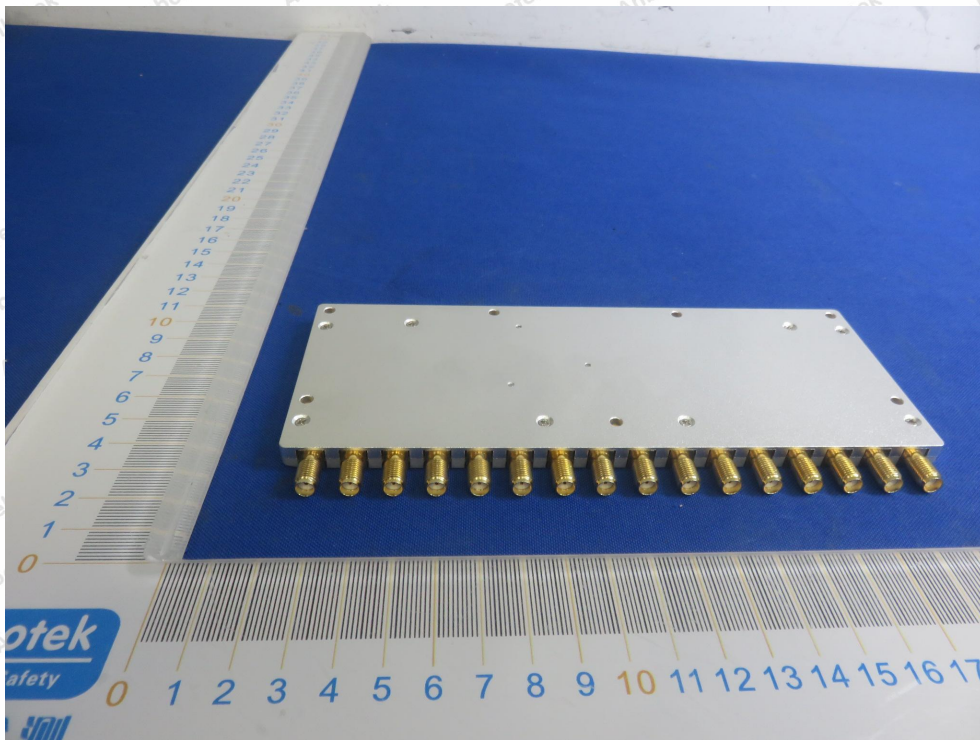

Shenzhen Anbotek Compliance Laboratory Limited

Address: 1/F., Building D, Sogood Science and Technology Park, Sanwei Community, Hangcheng Street, Bao'an District, Shenzhen, Guangdong, China.
Tel: (86) 0755-26066440 Fax: (86) 0755-26014772 Email: service@anbotek.com

Code: AB-RF-05-b

Hotline
400-003-0500
www.anbotek.com.cn