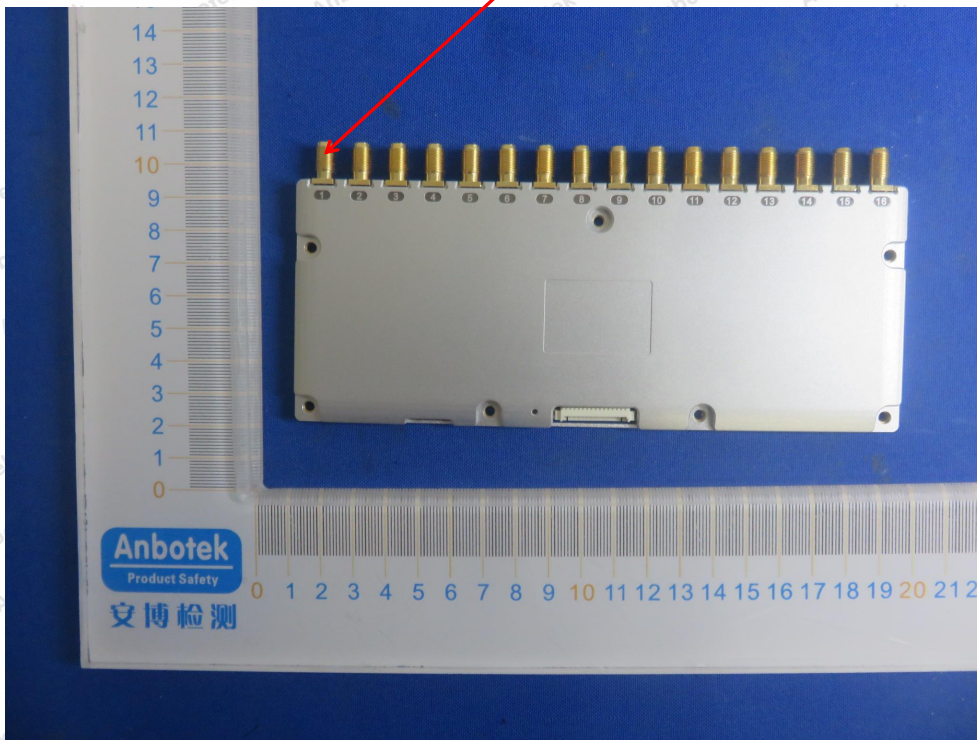

External Photograph
Ant Connector

Test ANT

Shenzhen Anbotek Compliance Laboratory Limited

Address: 1/F., Building D, Sogood Science and Technology Park, Sanwei Community, Hangcheng Street, Bao'an District, Shenzhen, Guangdong, China.
Tel: (86) 0755-26066440 Fax: (86) 0755-26014772 Email: service@anbotek.com