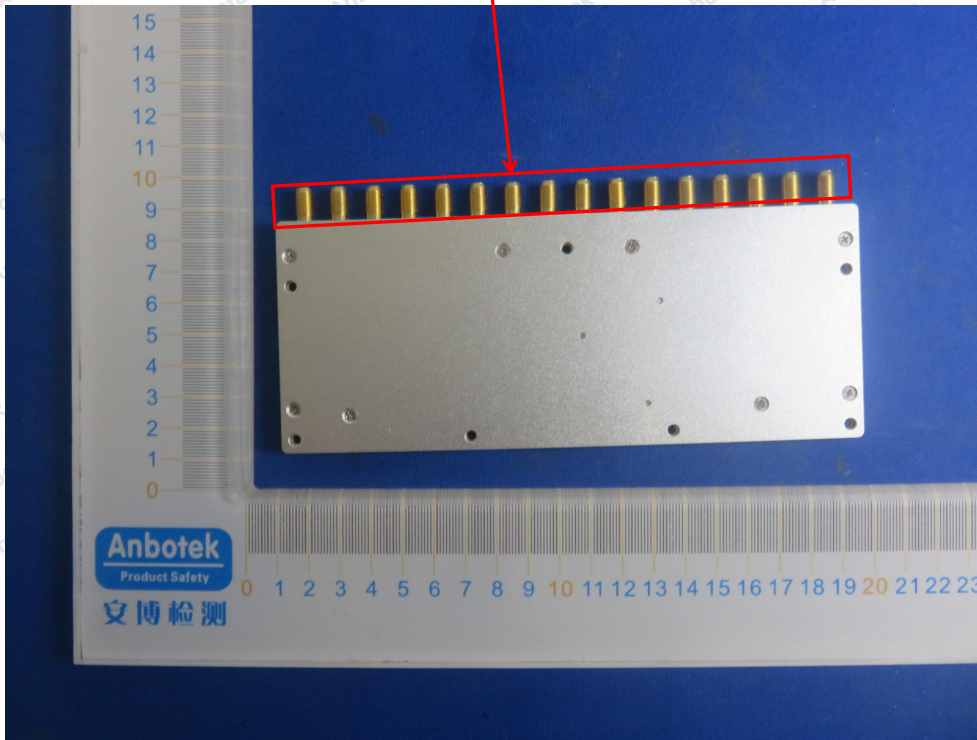

External Photograph
Ant Connector

Test ANT

Shenzhen Anbotek Compliance Laboratory Limited

Address: 1/F., Building D, Sogood Science and Technology Park, Sanwei Community, Hangcheng Street, Bao'an District, Shenzhen, Guangdong, China.
Tel: (86) 0755-26066440 Fax: (86) 0755-26014772 Email: service@anbotek.com