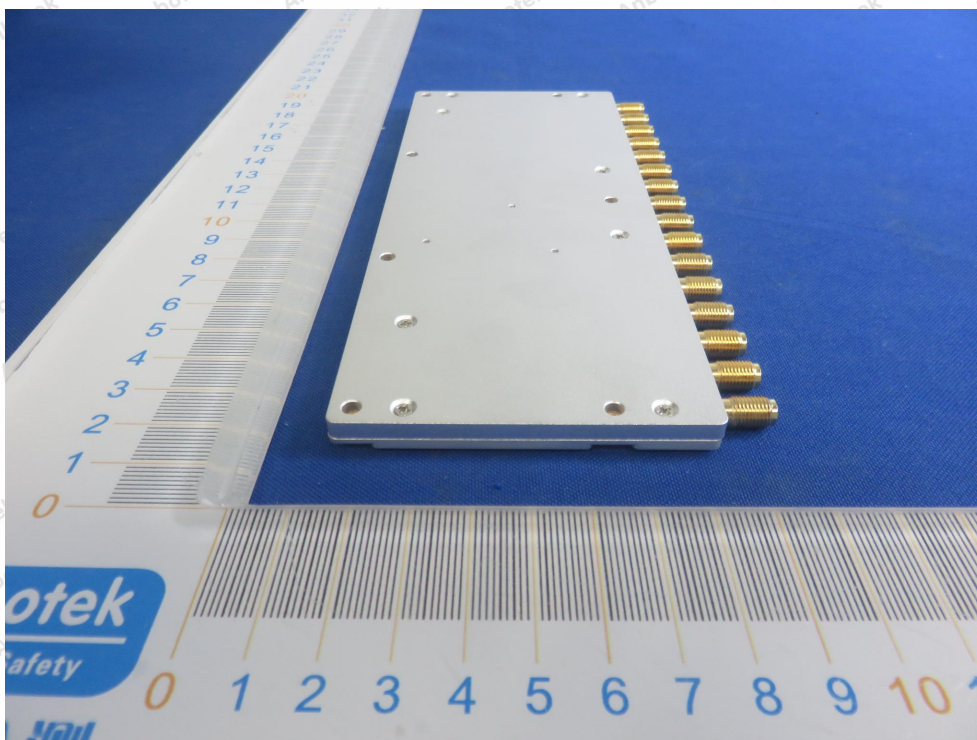

External Photograph
Ant Connector

Test ANT

Shenzhen Anbotek Compliance Laboratory Limited

Address: 1/F., Building D, Sogood Science and Technology Park, Sanwei Community, Hangcheng Street, Bao'an District, Shenzhen, Guangdong, China.
Tel: (86) 0755-26066440 Fax: (86) 0755-26014772 Email: service@anbotek.com