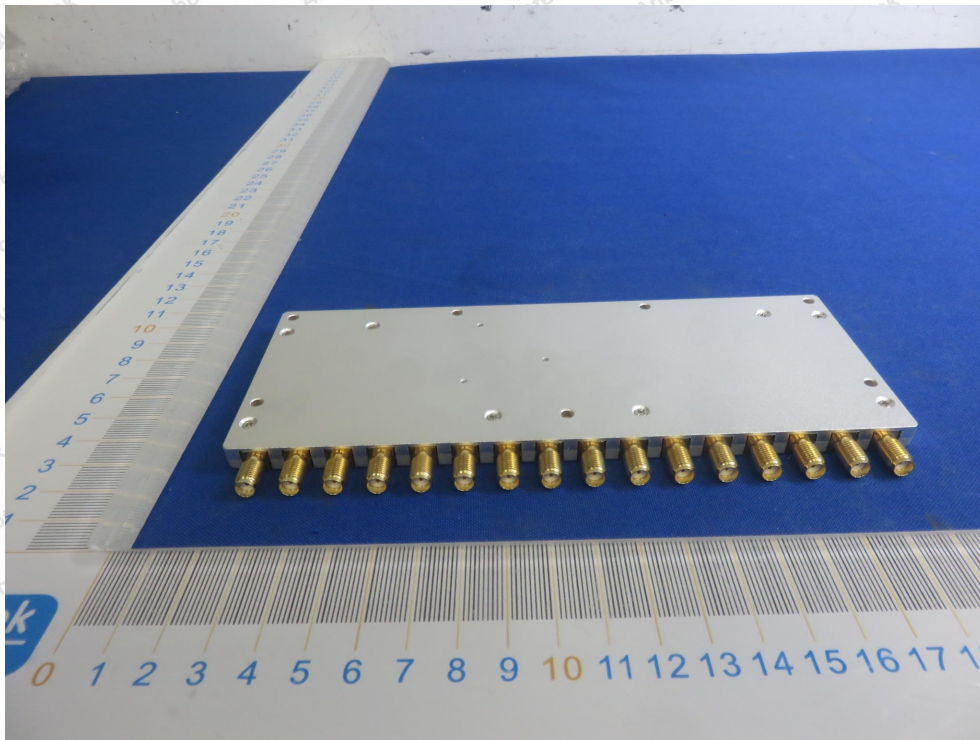

Shenzhen Anbotek Compliance Laboratory Limited

Address: 1/F., Building D, Sogood Science and Technology Park, Sanwei Community, Hangcheng Street, Bao'an District, Shenzhen, Guangdong, China.
Tel: (86) 0755-26066440 Fax: (86) 0755-26014772 Email: service@anbotek.com

Code: AB-RF-05-b

Hotline
400-003-0500
www.anbotek.com.cn