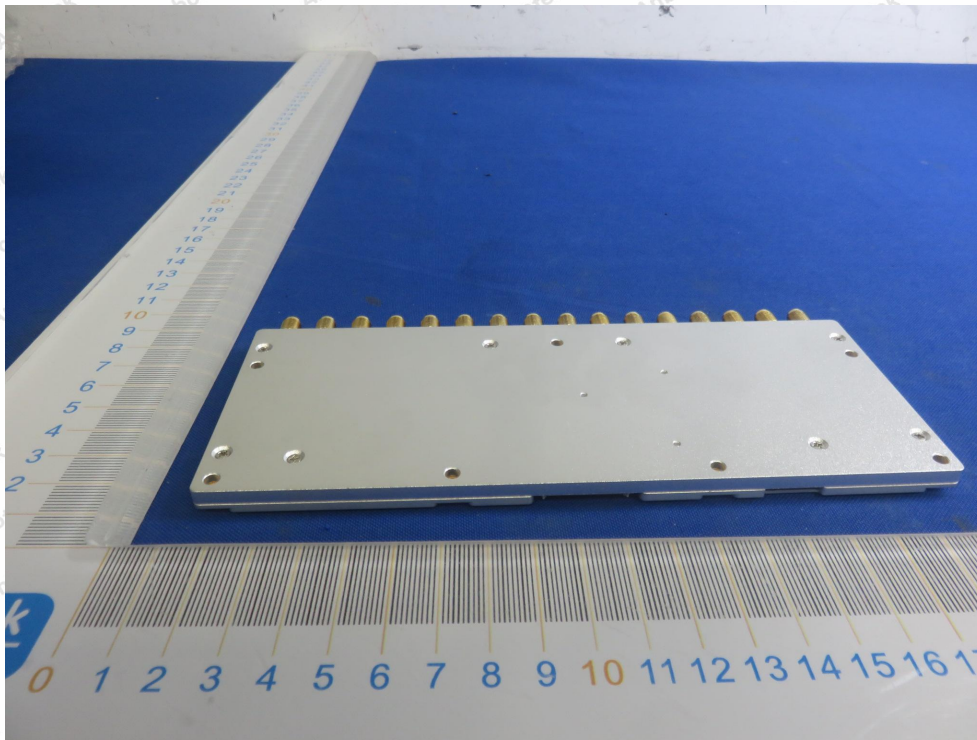

External Photograph
Ant Connector

Test ANT

Shenzhen Anbotek Compliance Laboratory Limited

Address: 1/F., Building D, Sogood Science and Technology Park, Sanwei Community, Hangcheng Street, Bao'an District, Shenzhen, Guangdong, China.
Tel: (86) 0755-26066440 Fax: (86) 0755-26014772 Email: service@anbotek.com