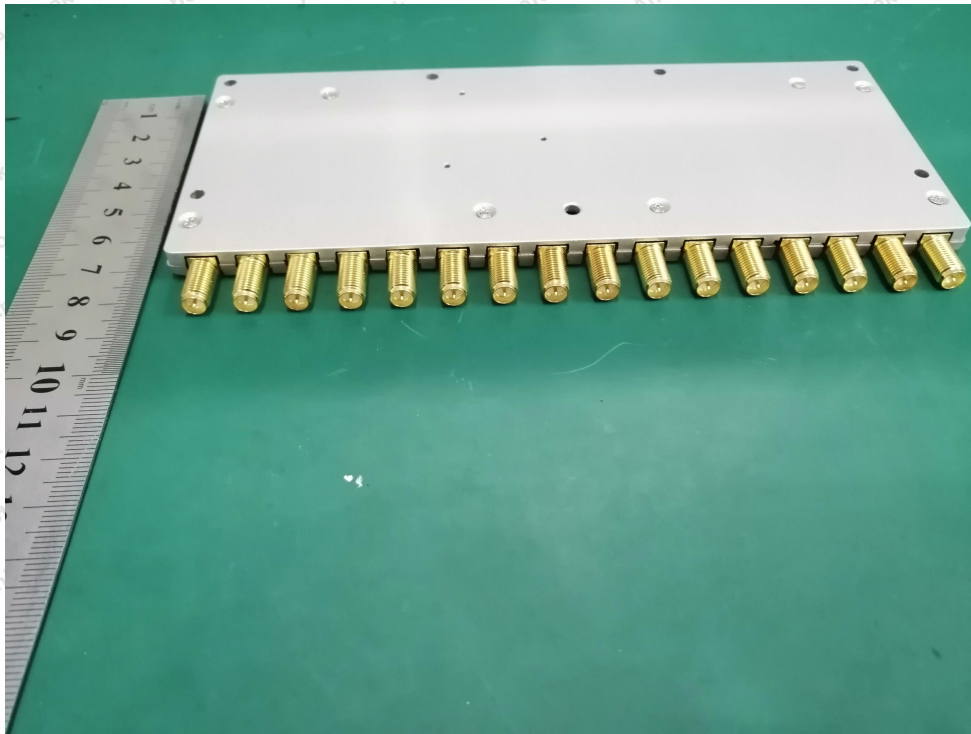

Code: AB-RF-05-b

Hotline

400-003-0500

www.anbotek.com.cn

Anbotek

Product Safety

Shenzhen Anbotek Compliance Laboratory Limited

Address: 1/F., Building D, Sogood Science and Technology Park, Sanwei Community, Hangcheng Street, Bao'an District, Shenzhen, Guangdong, China.
Tel: (86) 0755-26066440 Fax: (86) 0755-26014772 Email: service@anbotek.com