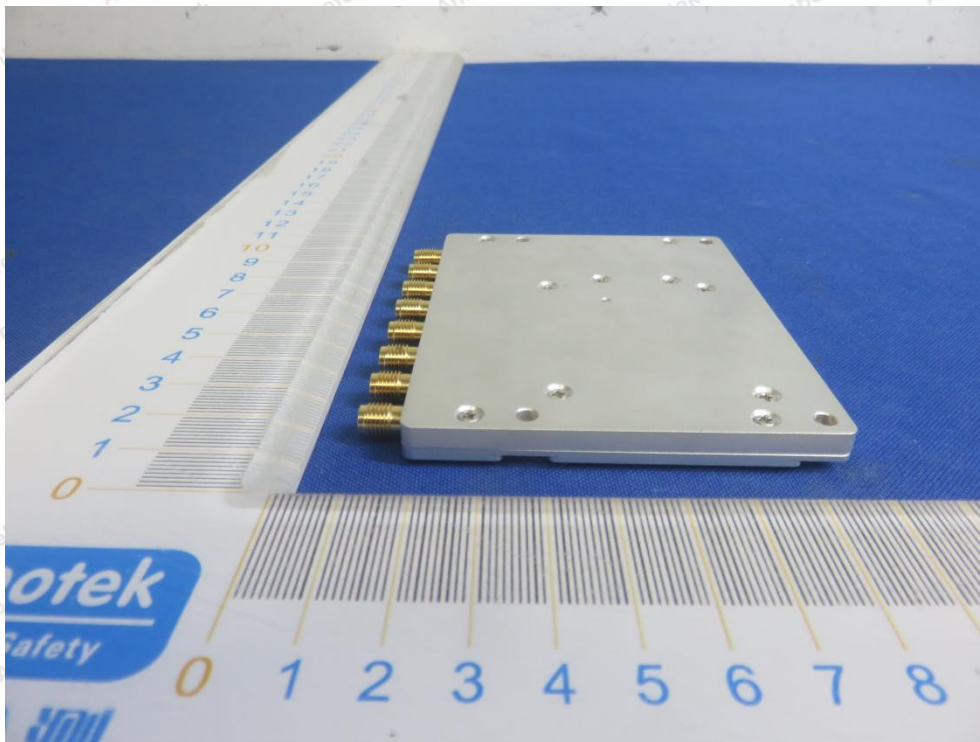

Shenzhen Anbotek Compliance Laboratory Limited

Address: 1/F., Building D, Sogood Science and Technology Park, Sanwei Community, Hangcheng Street, Bao'an District, Shenzhen, Guangdong, China.
Tel: (86) 755-26066440 Fax: (86) 755-26014772 Email: service@anbotek.com

Hotline
400-003-0500
www.anbotek.com