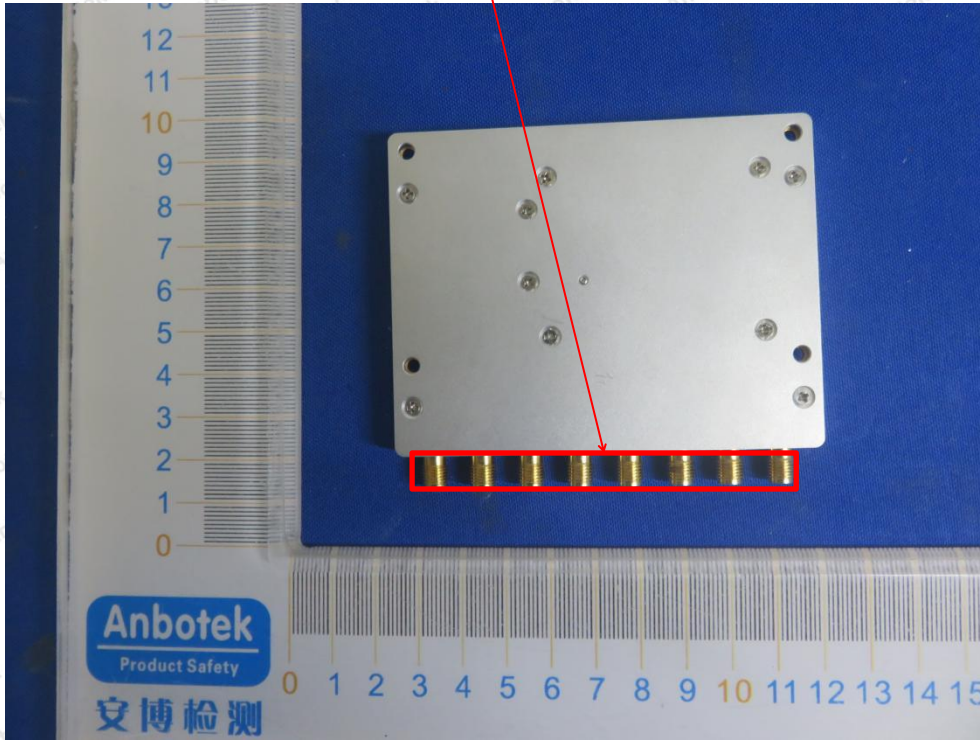

Ant Connector

**Shenzhen Anbotek Compliance Laboratory Limited**

Address: 1/F., Building D, Sogood Science and Technology Park, Sanwei Community, Hangcheng Street, Bao'an District, Shenzhen, Guangdong, China.  
Tel: (86) 755-26066440 Fax: (86) 755-26014772 Email: service@anbotek.com