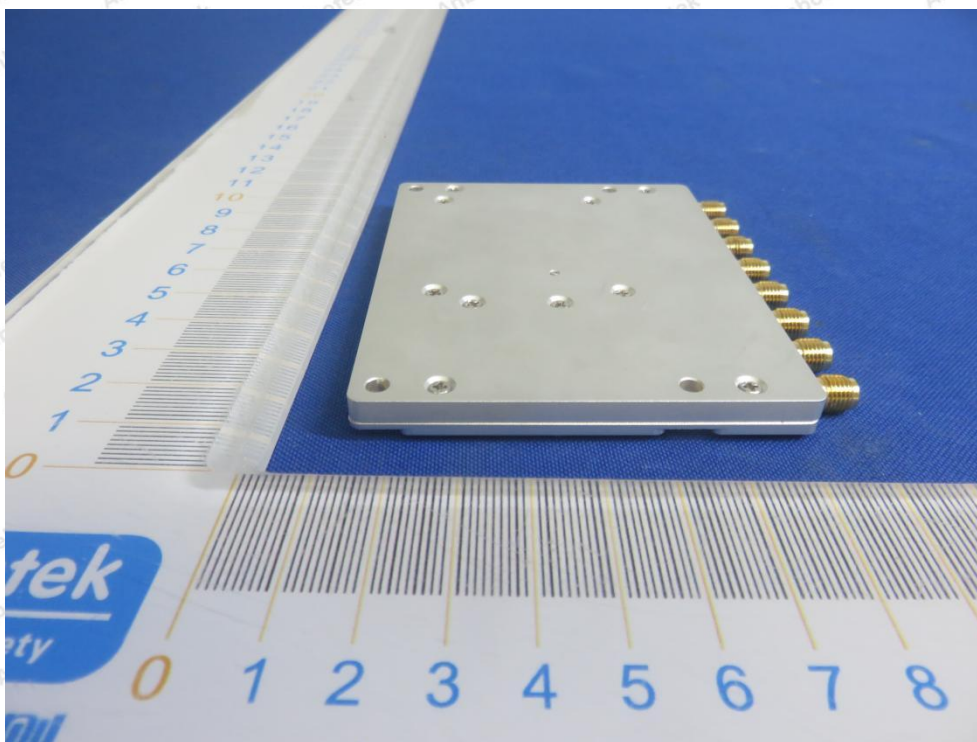

Shenzhen Anbotek Compliance Laboratory Limited

Address: 1/F., Building D, Sogood Science and Technology Park, Sanwei Community, Hangcheng Street, Bao'an District, Shenzhen, Guangdong, China.

Tel: (86) 755-26066440 Fax: (86) 755-26014772 Email: service@anbotek.com

Hotline
400-003-0500
www.anbotek.com