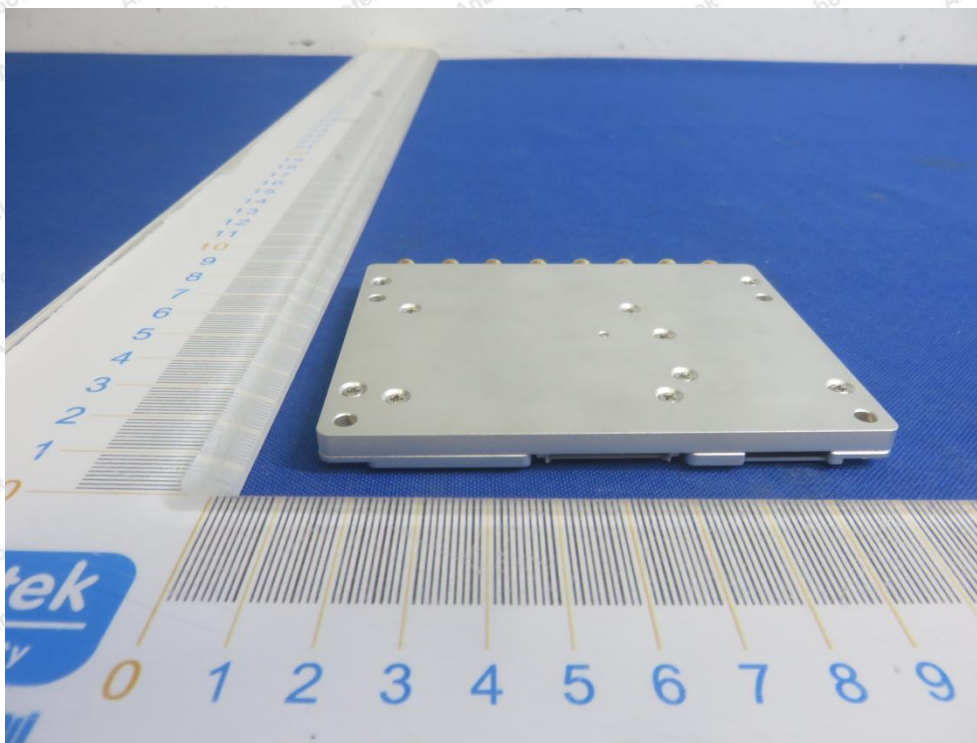

Shenzhen Anbotek Compliance Laboratory Limited

Address: 1/F., Building D, Sogood Science and Technology Park, Sanwei Community, Hangcheng Street, Bao'an District, Shenzhen, Guangdong, China.

Tel: (86) 755-26066440 Fax: (86) 755-26014772 Email: service@anbotek.com

Hotline
400-003-0500
www.anbotek.com