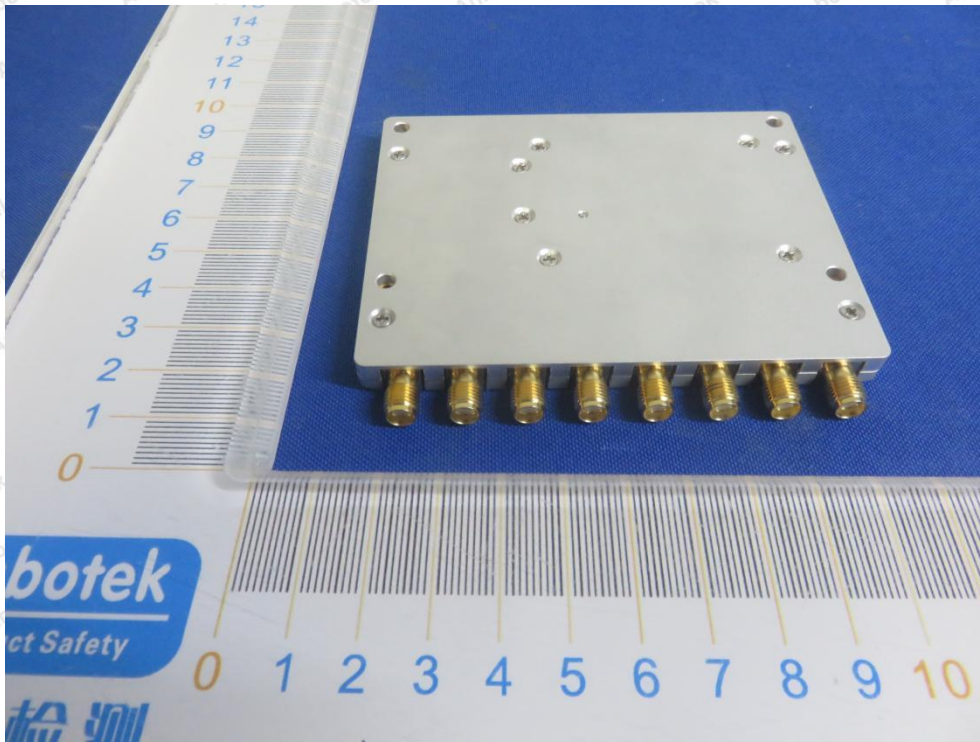

Shenzhen Anbotek Compliance Laboratory Limited

Address: 1/F., Building D, Sogood Science and Technology Park, Sanwei Community, Hangcheng Street, Bao'an District, Shenzhen, Guangdong, China.
Tel: (86) 755-26066440 Fax: (86) 755-26014772 Email: service@anbotek.com

Hotline
400-003-0500
www.anbotek.com