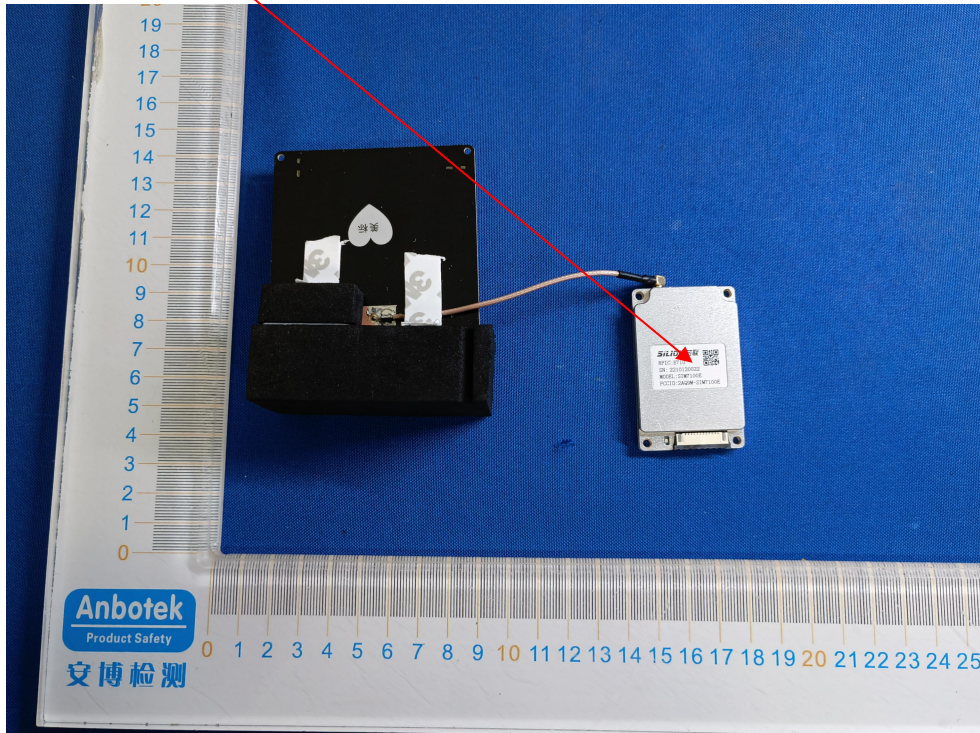

Label Location:

SILION 芯联

RFIC: E710

SN: 2209210004

MODEL: SIM7100E

FCCID: 2AQ9M-SIM7100E