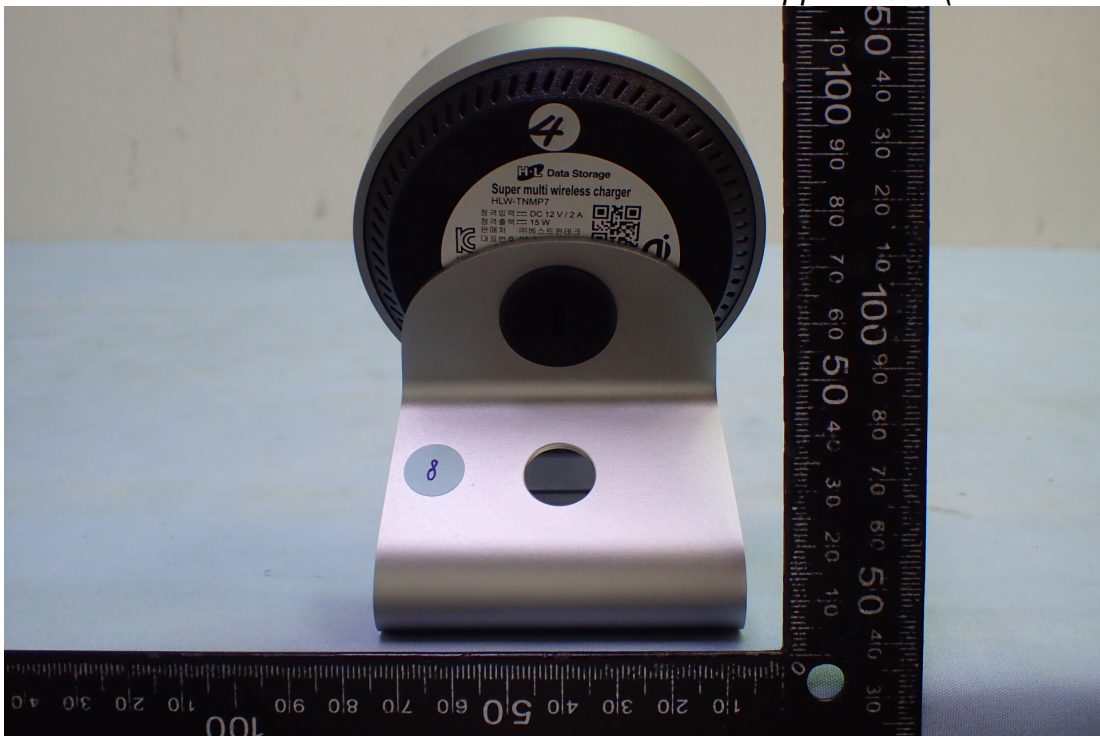

EUT External Photos

Figure 1  
General Appearance (Front View)

Figure 2  
General Appearance (Back View)

Figure 3  
General Appearance (Side View)

Figure 4  
General Appearance (Side View)

Figure 5  
General Appearance (Removed Stand)

Figure 6  
General Appearance (USB Type-C port)