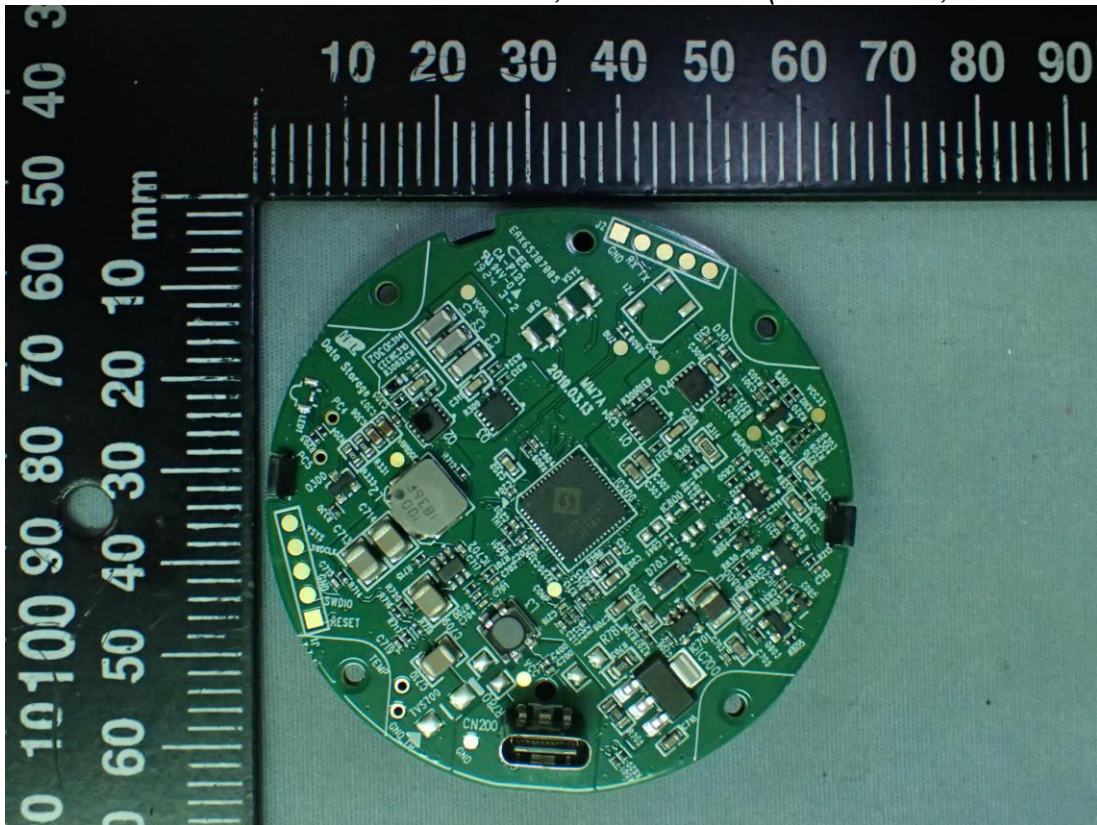

EUT Internal Photos

Figure 15  
Model: HLW-TNMP7A, Internal View (Removed Cover)

Figure 16  
Model: HLW-TNMP7A, Internal View (Removed Main Board)

Figure 17

Model: HLW-TNMP7A, Internal View (Main Board, Front View)

Figure 18

Model: HLW-TNMP7A, Internal View (Main Board, Back View)

Figure 19  
Model: HLW-TNMP7A, Internal View (Removed WPC Antenna)

Figure 20  
Model: HLW-TNMP7A, Internal View (WPC Antenna)