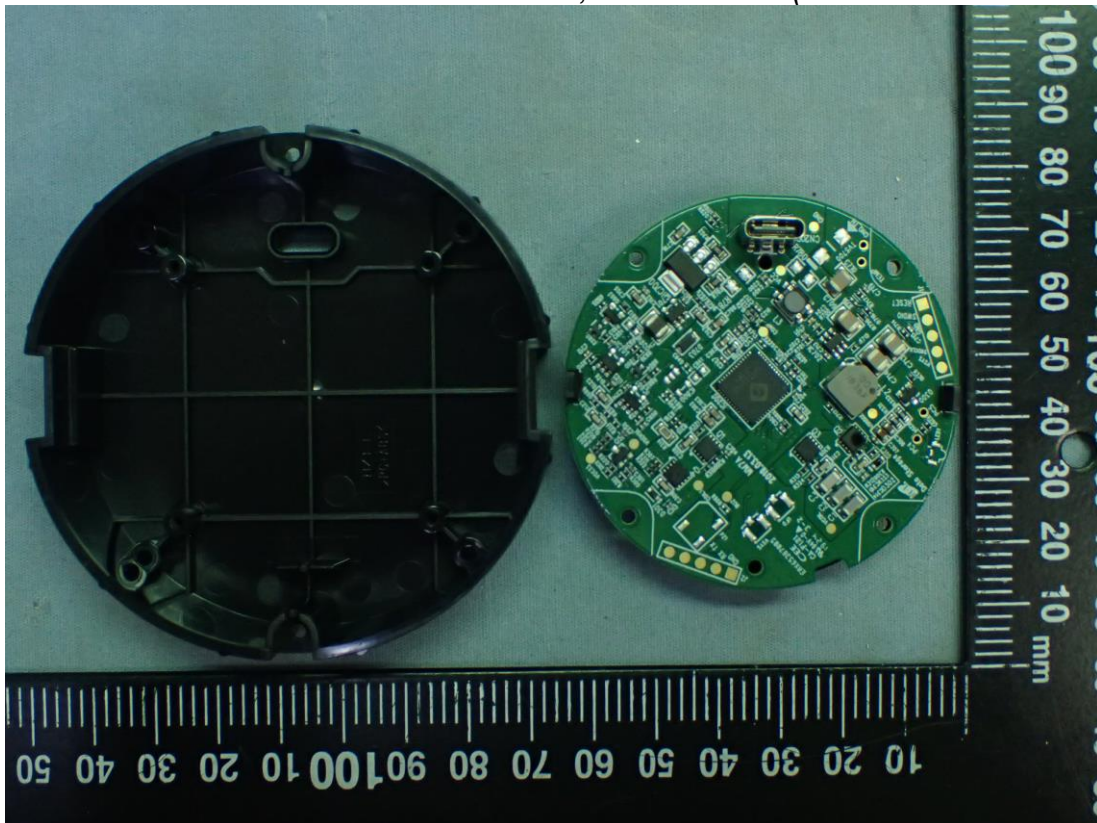

EUT Internal Photos

Figure 15  
Model: HLW-TNMP7A, Internal View (Removed Cover)

Figure 16  
Model: HLW-TNMP7A, Internal View (Removed Main Board)

Figure 17

Model: HLW-TNMP7A, Internal View (Main Board, Front View)

Figure 18

Model: HLW-TNMP7A, Internal View (Main Board, Back View)

Figure 19  
Model: HLW-TNMP7A, Internal View (Removed WPC Antenna)

Figure 20  
Model: HLW-TNMP7A, Internal View (WPC Antenna)