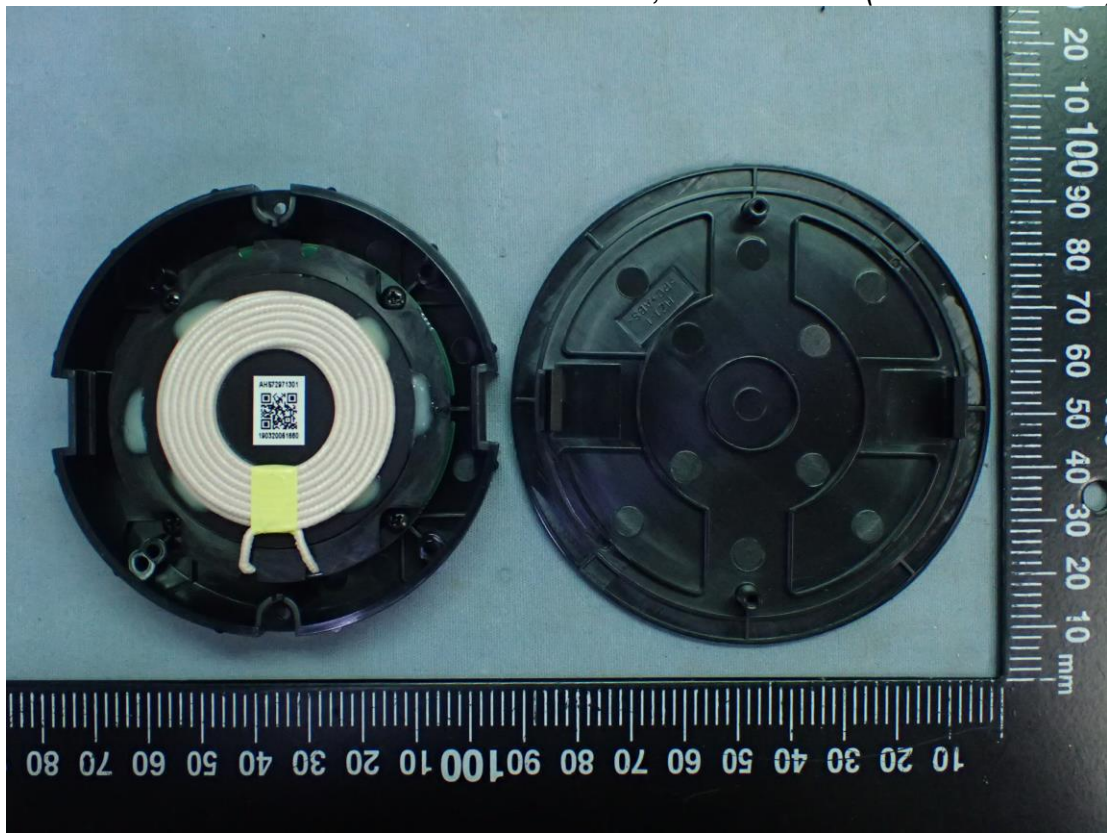

EUT Internal Photos

Figure 15  
Model: HLW-TNMP7A, Internal View (Removed Cover)

Figure 16  
Model: HLW-TNMP7A, Internal View (Removed Main Board)

Figure 17

Model: HLW-TNMP7A, Internal View (Main Board, Front View)

Figure 18

Model: HLW-TNMP7A, Internal View (Main Board, Back View)

Figure 19  
Model: HLW-TNMP7A, Internal View (Removed WPC Antenna)

Figure 20  
Model: HLW-TNMP7A, Internal View (WPC Antenna)