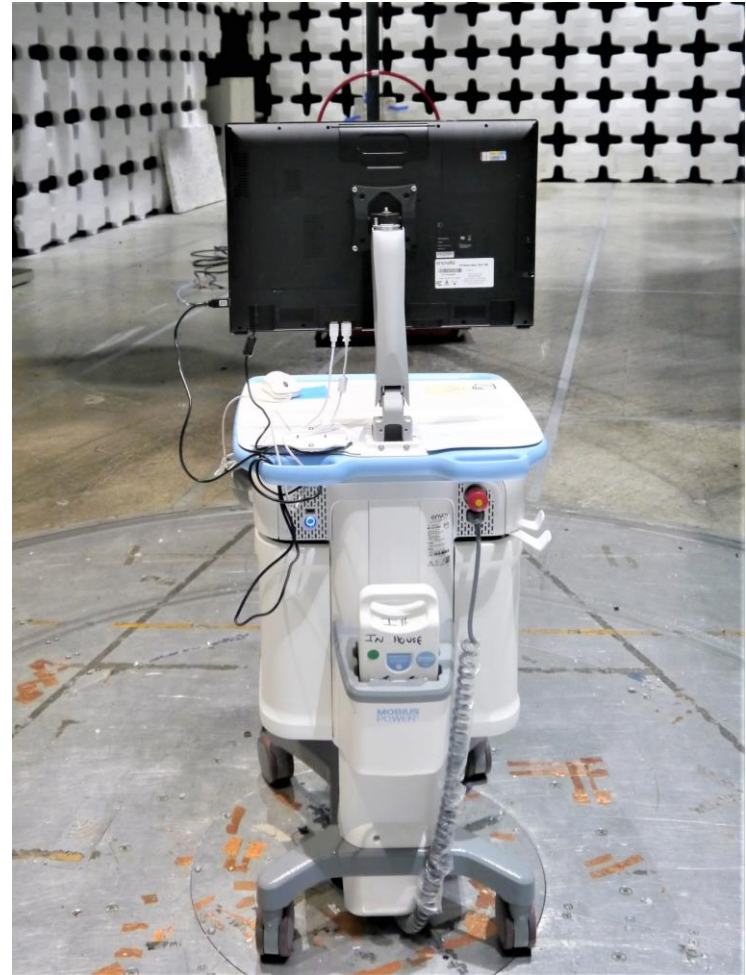

TEST SETUP PHOTOS

FCC ID: 2AQ9D-A0002945

IC: 24335-A0002945

WHEN YOU NEED TO BE SURE

WWW.SGS.COM

WHEN YOU NEED TO BE SURE